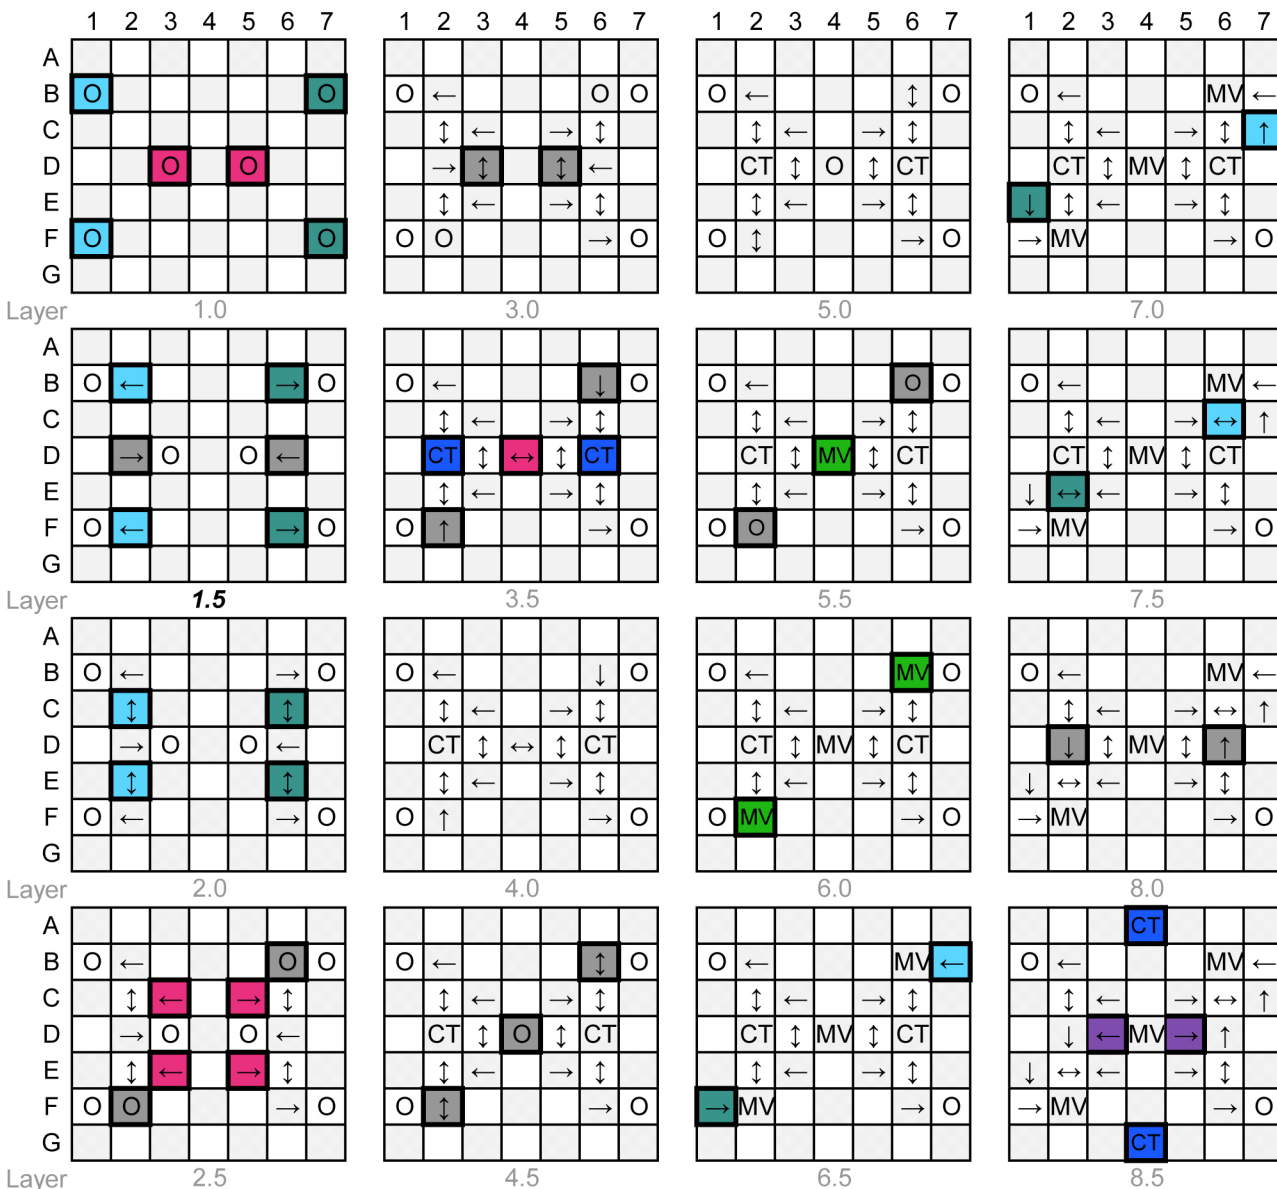

Zoom Stunt Tower 1

Q-BA-DRAW v 1.2

Sets Used:
Big Box Bright Colors
Zoom Stunt Set

Marble Vortex **MV**

Coaster Tube **CT**

WARNING: CHOKING HAZARD -
Toy contains small balls. Not for children under 3 yrs.