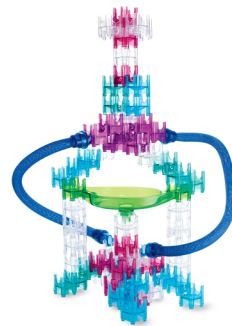

Zoom Stunt Tower 1

Q-BA-DRAW v 1.2

Sets Used:
Big Box Bright Colors
Zoom Stunt Set

Marble Vortex **MV**

Coaster Tube **CT**

WARNING: CHOKING HAZARD -
Toy contains small balls. Not for children under 3 yrs.