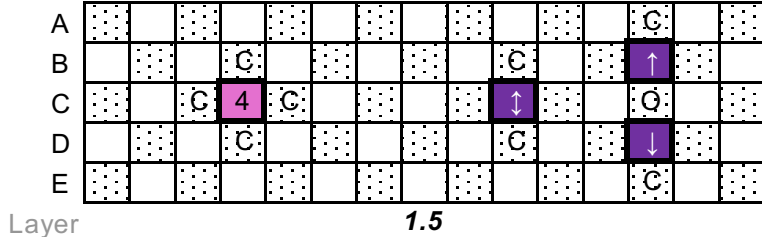

Q-BA-MAZE™ 2.0

The Next Generation Marble Maze

Instructions: Ultimate Daredevil's Cliff

Ages 6 and up

O Bottom-Exit Cube	MV Marble Vortex	PT Pivot Trampoline	C Marble Catcher
← Single-Exit Cube (4 different orientations)	S Spiral Sphere	CS Cascade Stilt	
↔ Double-Exit Cube (2 different orientations)	RC Roto Catcher	TT Coaster Tube Top (entrance)	
4 Quad-Exit Cube	SS Speed Sprocket	TB Coaster Tube Bottom (exit)	

⚠ WARNING: CHOKING HAZARD
TOY CONTAINS MARBLES. NOT FOR CHILDREN UNDER 3 YRS.

	1	2	3	4	5	6	7	8	9	10	11	12	13	14	15
Layer 19.0	A	TT													
	B		SS												
	C														
	D														
	E	TT													
Layer 20.0	A	TT													
	B														
	C														
	D														
	E	TT													
Layer 21.0	A	TT													
	B														
	C														
	D														
	E	TT													
Layer 22.0	A	TT													
	B														
	C														
	D														
	E	TT													
Layer 22.5	A	TT													
	B														
	C														
	D														
	E	TT													
Layer 23.0	A	TT													
	B														
	C														
	D														
	E	TT													
Layer 23.5	A	TT													
	B														
	C														
	D														
	E	TT													
Layer 24.0	A	TT													
	B														
	C														
	D														
	E	TT													
Layer 24.5	A	TT													
	B														
	C														
	D														
	E	TT													