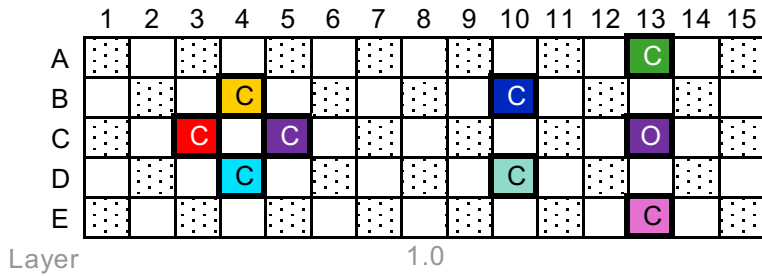

Q-BA-MAZE™ 2.0

The Next Generation Marble Maze

Instructions: Ultimate Daredevil's Cliff

Ages 6 and up

O Bottom-Exit Cube	MV Marble Vortex	PT Pivot Trampoline	C Marble Catcher
← Single-Exit Cube (4 different orientations)	S Spiral Sphere	CS Cascade Stilt	
↔ Double-Exit Cube (2 different orientations)	RC Roto Catcher	TT Coaster Tube Top (entrance)	
4 Quad-Exit Cube	SS Speed Sprocket	TB Coaster Tube Bottom (exit)	

⚠ WARNING: CHOKING HAZARD
TOY CONTAINS MARBLES. NOT FOR CHILDREN UNDER 3 YRS.

	1	2	3	4	5	6	7	8	9	10	11	12	13	14	15
Layer 19.0	A	TT													
	B		SS												
	C														
	D														
	E	TT													
Layer 20.0	A	TT													
	B														
	C														
	D														
	E	TT													
Layer 21.0	A	TT													
	B														
	C														
	D														
	E	TT													
Layer 22.0	A	TT													
	B														
	C														
	D														
	E	TT													
Layer 22.5	A	TT													
	B														
	C														
	D														
	E	TT													
Layer 23.0	A	TT													
	B														
	C														
	D														
	E	TT													
Layer 23.5	A	TT													
	B														
	C														
	D														
	E	TT													
Layer 24.0	A	TT													
	B														
	C														
	D														
	E	TT													
Layer 24.5	A	TT													
	B														
	C														
	D														
	E	TT													