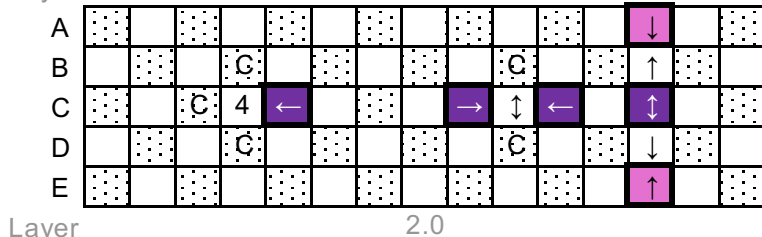

Q-BA-MAZE™ 2.0

The Next Generation Marble Maze

Instructions: Ultimate Daredevil's Cliff

Ages 6 and up

O Bottom-Exit Cube	MV Marble Vortex	PT Pivot Trampoline	C Marble Catcher
← Single-Exit Cube (4 different orientations)	S Spiral Sphere	CS Cascade Stilt	
↔ Double-Exit Cube (2 different orientations)	RC Roto Catcher	TT Coaster Tube Top (entrance)	
4 Quad-Exit Cube	SS Speed Sprocket	TB Coaster Tube Bottom (exit)	

⚠ WARNING: CHOKING HAZARD
TOY CONTAINS MARBLES. NOT FOR CHILDREN UNDER 3 YRS.

	1	2	3	4	5	6	7	8	9	10	11	12	13	14	15
Layer 19.0	A	TT													
	B		SS												
	C														
	D														
	E	TT													
Layer 20.0	A	TT													
	B														
	C														
	D														
	E	TT													
Layer 21.0	A	TT													
	B														
	C														
	D														
	E	TT													
Layer 22.0	A	TT													
	B														
	C														
	D														
	E	TT													
Layer 22.5	A	TT													
	B														
	C														
	D														
	E	TT													
Layer 23.0	A	TT													
	B														
	C														
	D														
	E	TT													
Layer 23.5	A	TT													
	B														
	C														
	D														
	E	TT													
Layer 24.0	A	TT													
	B														
	C														
	D														
	E	TT													
Layer 24.5	A	TT													
	B														
	C														
	D														
	E	TT													