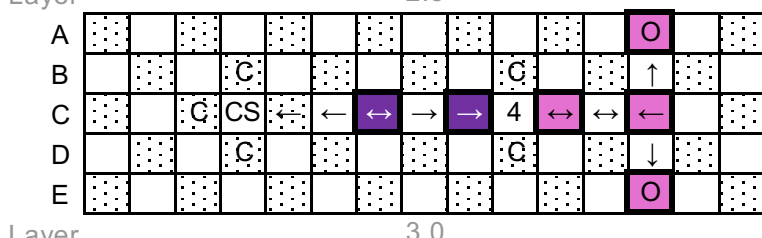

Q-BA-MAZE™ 2.0

The Next Generation Marble Maze

Instructions: Ultimate Daredevil's Cliff

Ages 6 and up

O Bottom-Exit Cube	MV Marble Vortex	PT Pivot Trampoline	C Marble Catcher
← Single-Exit Cube (4 different orientations)	S Spiral Sphere	CS Cascade Stilt	
↔ Double-Exit Cube (2 different orientations)	RC Roto Catcher	TT Coaster Tube Top (entrance)	
4 Quad-Exit Cube	SS Speed Sprocket	TB Coaster Tube Bottom (exit)	

⚠ WARNING: CHOKING HAZARD
TOY CONTAINS MARBLES. NOT FOR CHILDREN UNDER 3 YRS.

	1	2	3	4	5	6	7	8	9	10	11	12	13	14	15
Layer 19.0	A	TT													
	B		SS												
	C														
	D														
	E	TT													
Layer 20.0	A	TT													
	B														
	C														
	D														
	E	TT													
Layer 21.0	A	TT													
	B														
	C														
	D														
	E	TT													
Layer 22.0	A	TT													
	B														
	C														
	D														
	E	TT													
Layer 22.5	A	TT													
	B														
	C														
	D														
	E	TT													
Layer 23.0	A	TT													
	B														
	C														
	D														
	E	TT													
Layer 23.5	A	TT													
	B														
	C														
	D														
	E	TT													
Layer 24.0	A	TT													
	B														
	C														
	D														
	E	TT													
Layer 24.5	A	TT													
	B														
	C														
	D														
	E	TT													