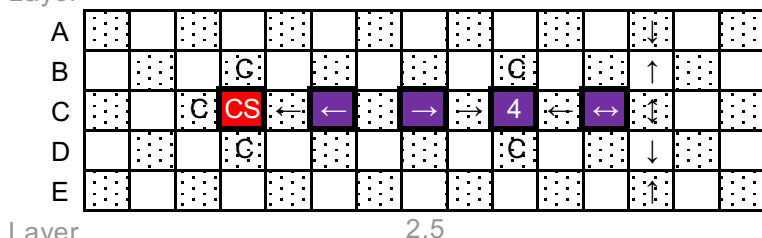

Q-BA-MAZE™ 2.0

The Next Generation Marble Maze

Instructions: Ultimate Daredevil's Cliff

Ages 6 and up

O Bottom-Exit Cube	MV Marble Vortex	PT Pivot Trampoline	C Marble Catcher
← Single-Exit Cube (4 different orientations)	S Spiral Sphere	CS Cascade Stilt	
↔ Double-Exit Cube (2 different orientations)	RC Roto Catcher	TT Coaster Tube Top (entrance)	
4 Quad-Exit Cube	SS Speed Sprocket	TB Coaster Tube Bottom (exit)	

⚠ WARNING: CHOKING HAZARD
TOY CONTAINS MARBLES. NOT FOR CHILDREN UNDER 3 YRS.

	1	2	3	4	5	6	7	8	9	10	11	12	13	14	15
Layer 19.0	A	TT													
	B		SS												
	C														
	D														
	E	TT													
Layer 20.0	A	TT													
	B														
	C														
	D														
	E	TT													
Layer 21.0	A	TT													
	B														
	C														
	D														
	E	TT													
Layer 22.0	A	TT													
	B														
	C														
	D														
	E	TT													
Layer 22.5	A	TT													
	B														
	C														
	D														
	E	TT													
Layer 23.0	A	TT													
	B														
	C														
	D														
	E	TT													
Layer 23.5	A	TT													
	B														
	C														
	D														
	E	TT													
Layer 24.0	A	TT													
	B														
	C														
	D														
	E	TT													
Layer 24.5	A	TT													
	B														
	C														
	D														
	E	TT													