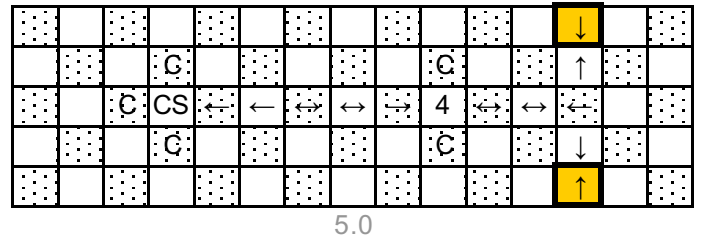

Q-BA-MAZE™ 2.0

The Next Generation Marble Maze

Instructions: Ultimate Daredevil's Cliff

Ages 6 and up

O Bottom-Exit Cube	MV Marble Vortex	PT Pivot Trampoline	C Marble Catcher
← Single-Exit Cube (4 different orientations)	S Spiral Sphere	CS Cascade Stilt	
↔ Double-Exit Cube (2 different orientations)	RC Roto Catcher	TT Coaster Tube Top (entrance)	
4 Quad-Exit Cube	SS Speed Sprocket	TB Coaster Tube Bottom (exit)	

⚠ WARNING: CHOKING HAZARD
TOY CONTAINS MARBLES. NOT FOR CHILDREN UNDER 3 YRS.

	1	2	3	4	5	6	7	8	9	10	11	12	13	14	15
Layer 19.0	A	TT													
	B		SS												
	C														
	D														
	E	TT													
Layer 20.0	A	TT													
	B														
	C														
	D														
	E	TT													
Layer 21.0	A	TT													
	B														
	C														
	D														
	E	TT													
Layer 22.0	A	TT													
	B														
	C														
	D														
	E	TT													
Layer 22.5	A	TT													
	B														
	C														
	D														
	E	TT													
Layer 23.0	A	TT													
	B														
	C														
	D														
	E	TT													
Layer 23.5	A	TT													
	B														
	C														
	D														
	E	TT													
Layer 24.0	A	TT													
	B														
	C														
	D														
	E	TT													
Layer 24.5	A	TT													
	B														
	C														
	D														
	E	TT													