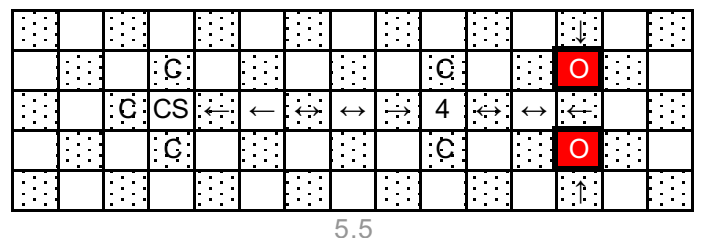

Q-BA-MAZE™ 2.0

The Next Generation Marble Maze

Instructions: Ultimate Daredevil's Cliff

Ages 6 and up

O Bottom-Exit Cube	MV Marble Vortex	PT Pivot Trampoline	C Marble Catcher
← Single-Exit Cube (4 different orientations)	S Spiral Sphere	CS Cascade Stilt	
↔ Double-Exit Cube (2 different orientations)	RC Roto Catcher	TT Coaster Tube Top (entrance)	
4 Quad-Exit Cube	SS Speed Sprocket	TB Coaster Tube Bottom (exit)	

⚠ WARNING: CHOKING HAZARD
TOY CONTAINS MARBLES. NOT FOR CHILDREN UNDER 3 YRS.

	1	2	3	4	5	6	7	8	9	10	11	12	13	14	15
Layer 19.0	A	TT													
	B		SS												
	C														
	D														
	E	TT													
Layer 20.0	A	TT													
	B														
	C														
	D														
	E	TT													
Layer 21.0	A	TT													
	B														
	C														
	D														
	E	TT													
Layer 22.0	A	TT													
	B														
	C														
	D														
	E	TT													
Layer 22.5	A	TT													
	B														
	C														
	D														
	E	TT													
Layer 23.0	A	TT													
	B														
	C														
	D														
	E	TT													
Layer 23.5	A	TT													
	B														
	C														
	D														
	E	TT													
Layer 24.0	A	TT													
	B														
	C														
	D														
	E	TT													
Layer 24.5	A	TT													
	B														
	C														
	D														
	E	TT													