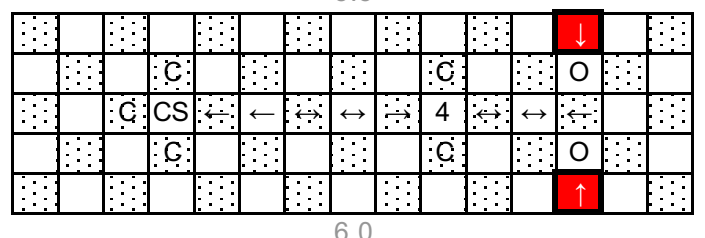

Q-BA-MAZE™ 2.0

The Next Generation Marble Maze

Instructions: Ultimate Daredevil's Cliff

Ages 6 and up

O Bottom-Exit Cube	MV Marble Vortex	PT Pivot Trampoline	C Marble Catcher
← Single-Exit Cube (4 different orientations)	S Spiral Sphere	CS Cascade Stilt	
↔ Double-Exit Cube (2 different orientations)	RC Roto Catcher	TT Coaster Tube Top (entrance)	
4 Quad-Exit Cube	SS Speed Sprocket	TB Coaster Tube Bottom (exit)	

⚠ WARNING: CHOKING HAZARD
TOY CONTAINS MARBLES. NOT FOR CHILDREN UNDER 3 YRS.

	1	2	3	4	5	6	7	8	9	10	11	12	13	14	15
Layer 19.0	A	TT													
	B		SS												
	C														
	D														
	E	TT													
Layer 20.0	A	TT													
	B														
	C														
	D														
	E	TT													
Layer 21.0	A	TT													
	B														
	C														
	D														
	E	TT													
Layer 22.0	A	TT													
	B														
	C														
	D														
	E	TT													
Layer 22.5	A	TT													
	B														
	C														
	D														
	E	TT													
Layer 23.0	A	TT													
	B														
	C														
	D														
	E	TT													
Layer 23.5	A	TT													
	B														
	C														
	D														
	E	TT													
Layer 24.0	A	TT													
	B														
	C														
	D														
	E	TT													
Layer 24.5	A	TT													
	B														
	C														
	D														
	E	TT													

WARNING: CHOKING HAZARD

TOY CONTAINS MARBLES. NOT FOR CHILDREN UNDER 3 YRS.