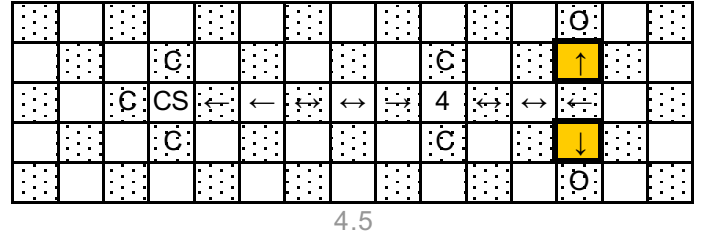

Q-BA-MAZE™ 2.0

The Next Generation Marble Maze

Instructions: Ultimate Daredevil's Cliff

Ages 6 and up

O Bottom-Exit Cube	MV Marble Vortex	PT Pivot Trampoline	C Marble Catcher
← Single-Exit Cube (4 different orientations)	S Spiral Sphere	CS Cascade Stilt	
↔ Double-Exit Cube (2 different orientations)	RC Roto Catcher	TT Coaster Tube Top (entrance)	
4 Quad-Exit Cube	SS Speed Sprocket	TB Coaster Tube Bottom (exit)	

⚠ WARNING: CHOKING HAZARD
TOY CONTAINS MARBLES. NOT FOR CHILDREN UNDER 3 YRS.

	1	2	3	4	5	6	7	8	9	10	11	12	13	14	15
Layer 19.0	A	TT													
	B		SS												
	C														
	D														
	E	TT													
Layer 20.0	A	TT													
	B														
	C														
	D														
	E	TT													
Layer 21.0	A	TT													
	B														
	C														
	D														
	E	TT													
Layer 22.0	A	TT													
	B														
	C														
	D														
	E	TT													
Layer 22.5	A	TT													
	B														
	C														
	D														
	E	TT													
Layer 23.0	A	TT													
	B														
	C														
	D														
	E	TT													
Layer 23.5	A	TT													
	B														
	C														
	D														
	E	TT													
Layer 24.0	A	TT													
	B														
	C														
	D														
	E	TT													
Layer 24.5	A	TT													
	B														
	C														
	D														
	E	TT													