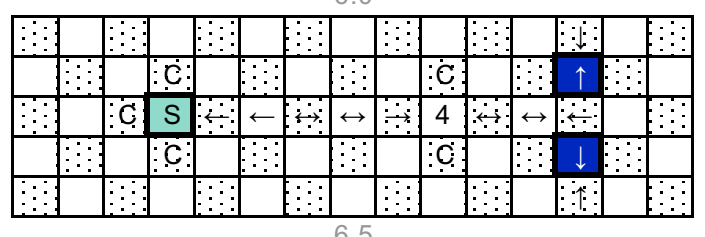

Q-BA-MAZE™ 2.0

The Next Generation Marble Maze

Instructions: Ultimate Daredevil's Cliff

Ages 6 and up

O Bottom-Exit Cube	MV Marble Vortex	PT Pivot Trampoline	C Marble Catcher
← Single-Exit Cube (4 different orientations)	S Spiral Sphere	CS Cascade Stilt	
↔ Double-Exit Cube (2 different orientations)	RC Roto Catcher	TT Coaster Tube Top (entrance)	
4 Quad-Exit Cube	SS Speed Sprocket	TB Coaster Tube Bottom (exit)	

⚠ WARNING: CHOKING HAZARD
TOY CONTAINS MARBLES. NOT FOR CHILDREN UNDER 3 YRS.

	1	2	3	4	5	6	7	8	9	10	11	12	13	14	15
Layer 19.0	A	TT													
	B		SS												
	C														
	D														
	E	TT													
Layer 20.0	A	TT													
	B														
	C														
	D														
	E	TT													
Layer 21.0	A	TT													
	B														
	C														
	D														
	E	TT													
Layer 22.0	A	TT													
	B														
	C														
	D														
	E	TT													
Layer 22.5	A	TT													
	B														
	C														
	D														
	E	TT													
Layer 23.0	A	TT													
	B														
	C														
	D														
	E	TT													
Layer 23.5	A	TT													
	B														
	C														
	D														
	E	TT													
Layer 24.0	A	TT													
	B														
	C														
	D														
	E	TT													
Layer 24.5	A	TT													
	B														
	C														
	D														
	E	TT													