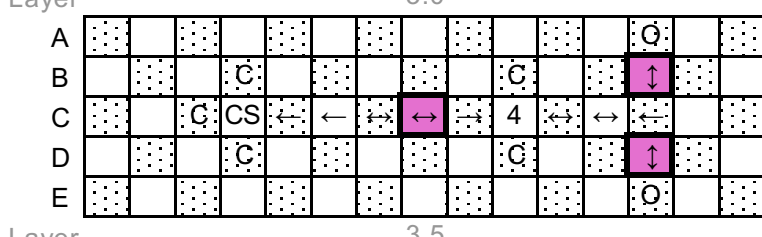

Q-BA-MAZE™ 2.0

The Next Generation Marble Maze

Instructions: Ultimate Daredevil's Cliff

Ages 6 and up

O Bottom-Exit Cube	MV Marble Vortex	PT Pivot Trampoline	C Marble Catcher
← Single-Exit Cube (4 different orientations)	S Spiral Sphere	CS Cascade Stilt	
↔ Double-Exit Cube (2 different orientations)	RC Roto Catcher	TT Coaster Tube Top (entrance)	
4 Quad-Exit Cube	SS Speed Sprocket	TB Coaster Tube Bottom (exit)	

⚠ WARNING: CHOKING HAZARD
TOY CONTAINS MARBLES. NOT FOR CHILDREN UNDER 3 YRS.

	1	2	3	4	5	6	7	8	9	10	11	12	13	14	15
Layer 19.0	A	TT													
	B		SS												
	C														
	D														
	E	TT													
Layer 20.0	A	TT													
	B														
	C														
	D														
	E	TT													
Layer 21.0	A	TT													
	B														
	C														
	D														
	E	TT													
Layer 22.0	A	TT													
	B														
	C														
	D														
	E	TT													
Layer 22.5	A	TT													
	B														
	C														
	D														
	E	TT													
Layer 23.0	A	TT													
	B														
	C														
	D														
	E	TT													
Layer 23.5	A	TT													
	B														
	C														
	D														
	E	TT													
Layer 24.0	A	TT													
	B														
	C														
	D														
	E	TT													
Layer 24.5	A	TT													
	B														
	C														
	D														
	E	TT													