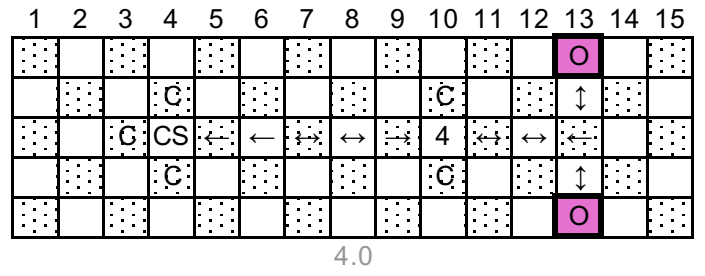

Q-BA-MAZE™ 2.0

The Next Generation Marble Maze

Instructions: Ultimate Daredevil's Cliff

Ages 6 and up

O Bottom-Exit Cube	MV Marble Vortex	PT Pivot Trampoline	C Marble Catcher
← Single-Exit Cube (4 different orientations)	S Spiral Sphere	CS Cascade Stilt	
↔ Double-Exit Cube (2 different orientations)	RC Roto Catcher	TT Coaster Tube Top (entrance)	
4 Quad-Exit Cube	SS Speed Sprocket	TB Coaster Tube Bottom (exit)	

⚠ WARNING: CHOKING HAZARD
TOY CONTAINS MARBLES. NOT FOR CHILDREN UNDER 3 YRS.

	1	2	3	4	5	6	7	8	9	10	11	12	13	14	15
Layer 19.0	A	TT													
	B		SS												
	C														
	D														
	E	TT													
Layer 20.0	A	TT													
	B														
	C														
	D														
	E	TT													
Layer 21.0	A	TT													
	B														
	C														
	D														
	E	TT													
Layer 22.0	A	TT													
	B														
	C														
	D														
	E	TT													
Layer 22.5	A	TT													
	B														
	C														
	D														
	E	TT													
Layer 23.0	A	TT													
	B														
	C														
	D														
	E	TT													
Layer 23.5	A	TT													
	B														
	C														
	D														
	E	TT													
Layer 24.0	A	TT													
	B														
	C														
	D														
	E	TT													
Layer 24.5	A	TT													
	B														
	C														
	D														
	E	TT													

WARNING: CHOKING HAZARD

TOY CONTAINS MARBLES. NOT FOR CHILDREN UNDER 3 YRS.