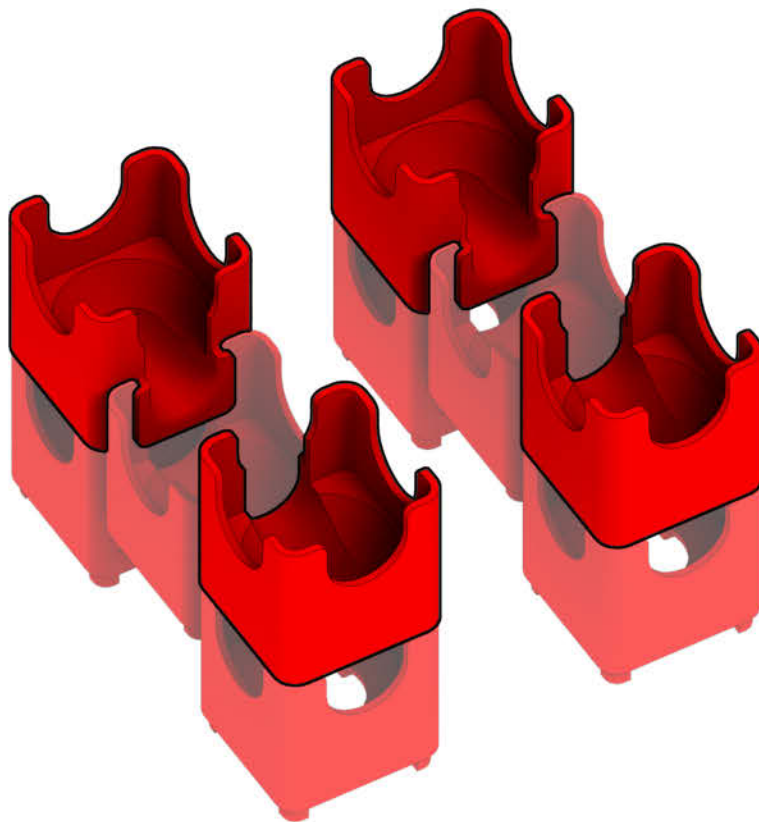

Q-BA-MAZE™ 2.0

The Next Generation Marble Maze

Set used:

Starter Set
Warm Colors

Colors used:

Blocks used:

 17 single-exit

 9 bottom-exit

 9 double-exit

Robot

 **WARNING: CHOKING HAZARD—**
Toy contains marbles. Not for children under 3 yrs.

© 2016 MindWare®
2140 West County Road C
Roseville, MN 55113
Ph 800.274.6123

1

2

3

4