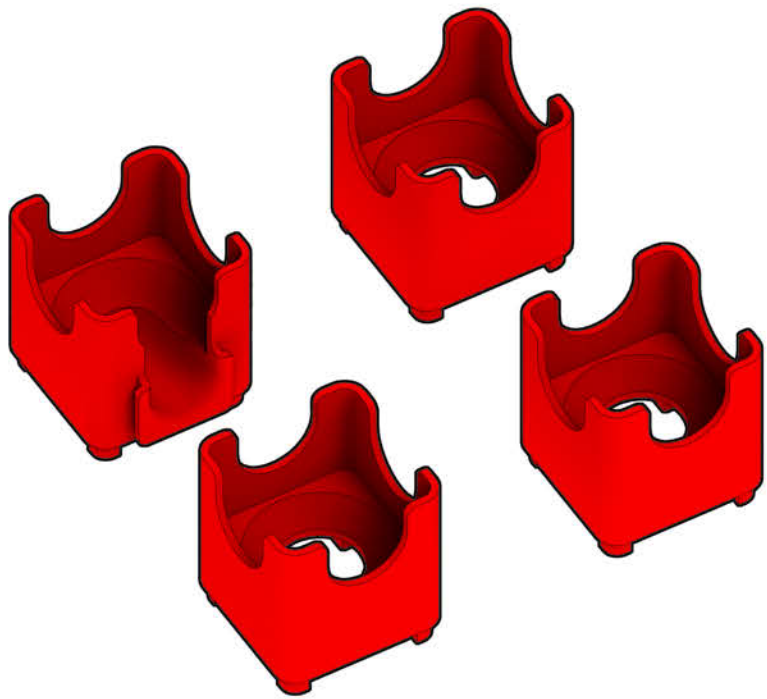

Q-BA-MAZE™ 2.0

The Next Generation Marble Maze

Set used:

Starter Set
Warm Colors

Colors used:

Blocks used:

 17 single-exit

 9 bottom-exit

 9 double-exit

Robot

 **WARNING: CHOKING HAZARD—**
Toy contains marbles. Not for children under 3 yrs.

© 2016 MindWare®
2140 West County Road C
Roseville, MN 55113
Ph 800.274.6123

1

2

3

4