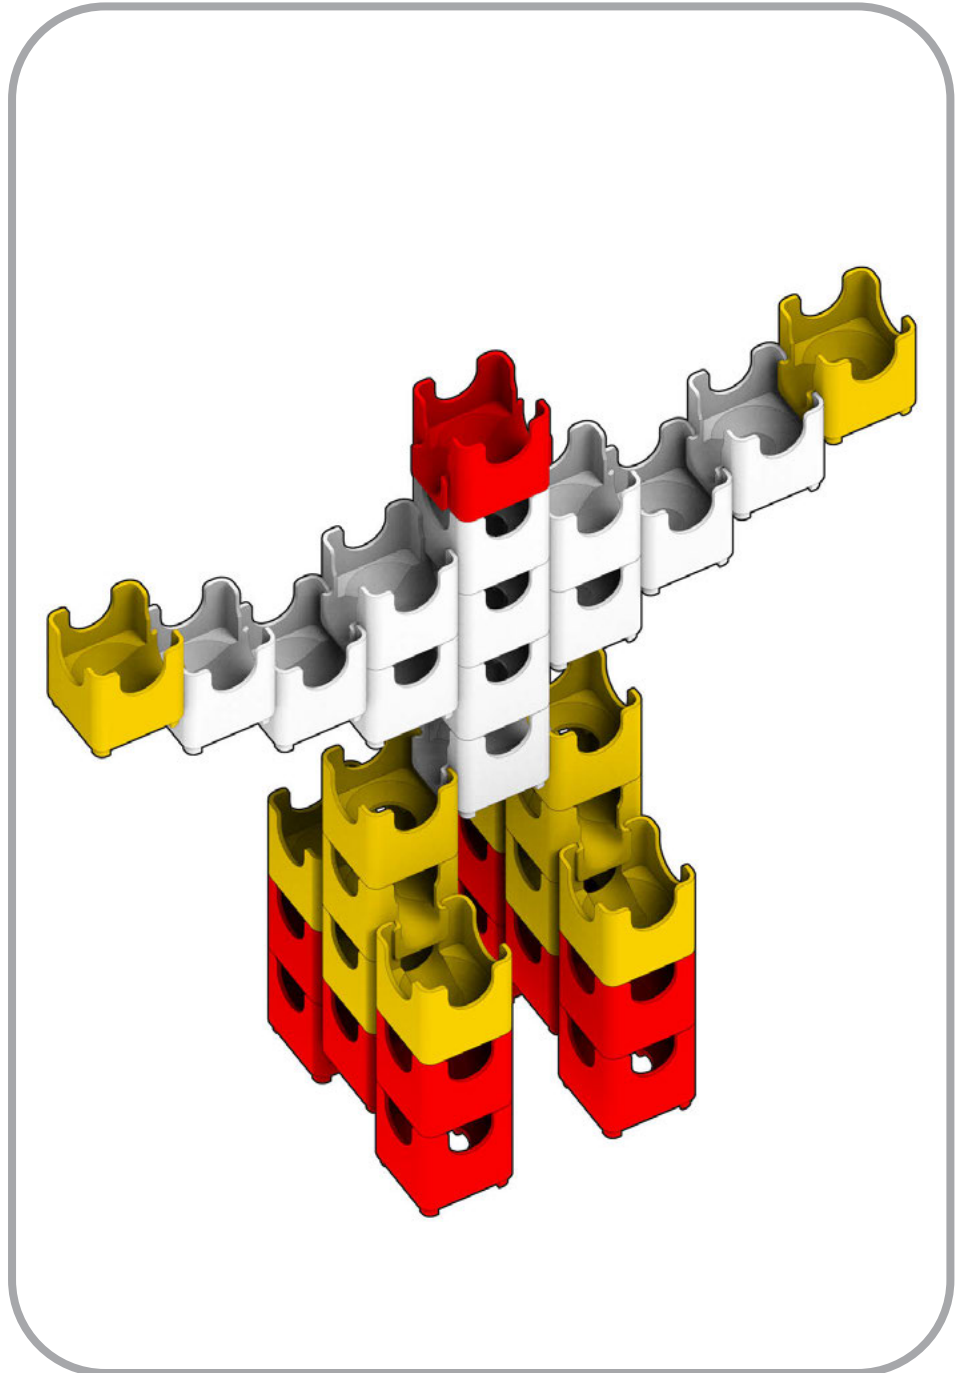

Q-BA-MAZE™ 2.0

The Next Generation Marble Maze

Set used:

Starter Set
Warm Colors

Colors used:

Blocks used:

 17 single-exit

 9 bottom-exit

 9 double-exit

Robot

 **WARNING: CHOKING HAZARD—**
Toy contains marbles. Not for children under 3 yrs.

© 2016 MindWare®
2140 West County Road C
Roseville, MN 55113
Ph 800.274.6123

1

2

3

4