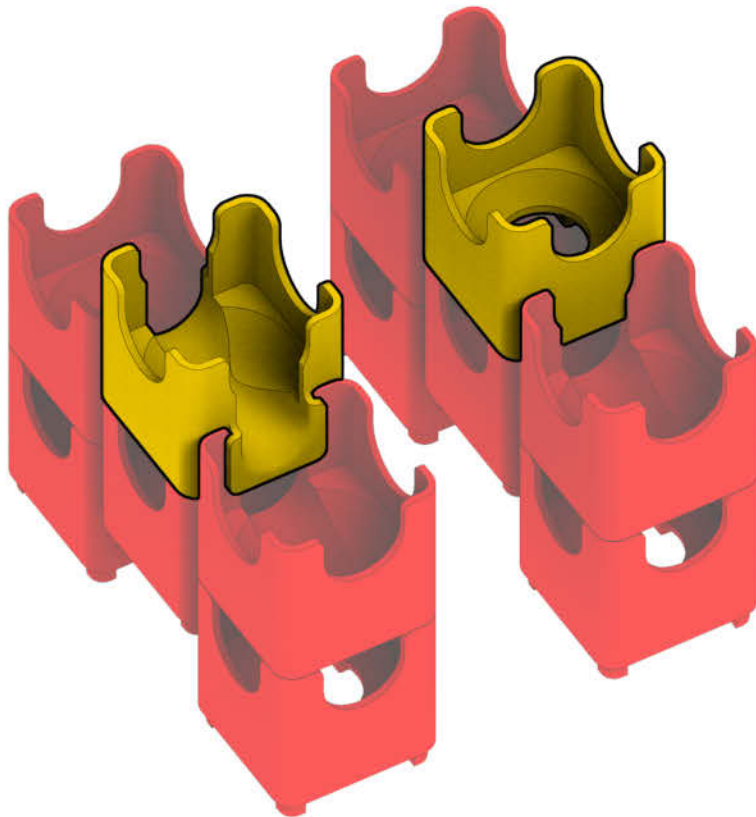

Q-BA-MAZE™ 2.0

The Next Generation Marble Maze

Set used:

Starter Set
Warm Colors

Colors used:

Blocks used:

 17 single-exit

 9 bottom-exit

 9 double-exit

Robot

 **WARNING: CHOKING HAZARD—**
Toy contains marbles. Not for children under 3 yrs.

© 2016 MindWare®
2140 West County Road C
Roseville, MN 55113
Ph 800.274.6123

1

2

3

4