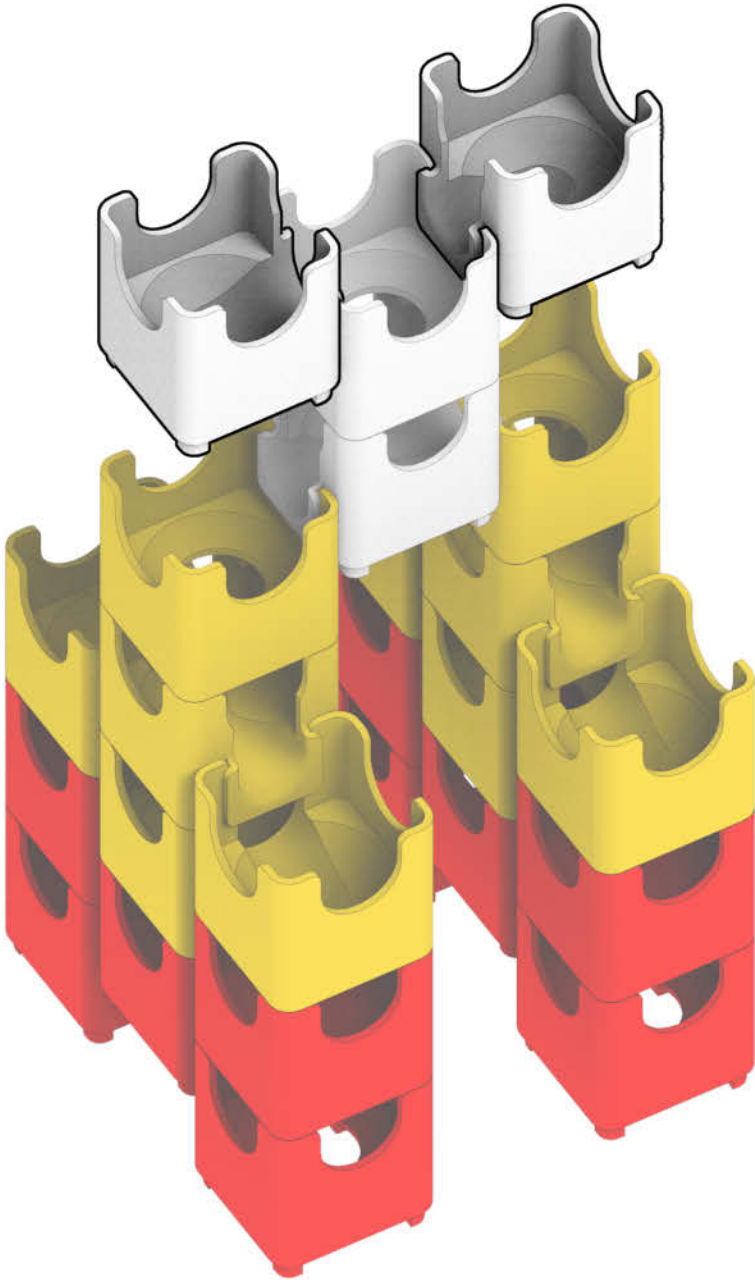

Q-BA-MAZE™ 2.0

The Next Generation Marble Maze

Set used:

Starter Set
Warm Colors

Colors used:

Blocks used:

 17 single-exit

 9 bottom-exit

 9 double-exit

Robot

 **WARNING: CHOKING HAZARD—**
Toy contains marbles. Not for children under 3 yrs.

© 2016 MindWare®
2140 West County Road C
Roseville, MN 55113
Ph 800.274.6123

1

2

3

4

5

6

7

12

13

14

Find Q-BA-MAZE™ products and plans online

Q-BA-MAZE™.com