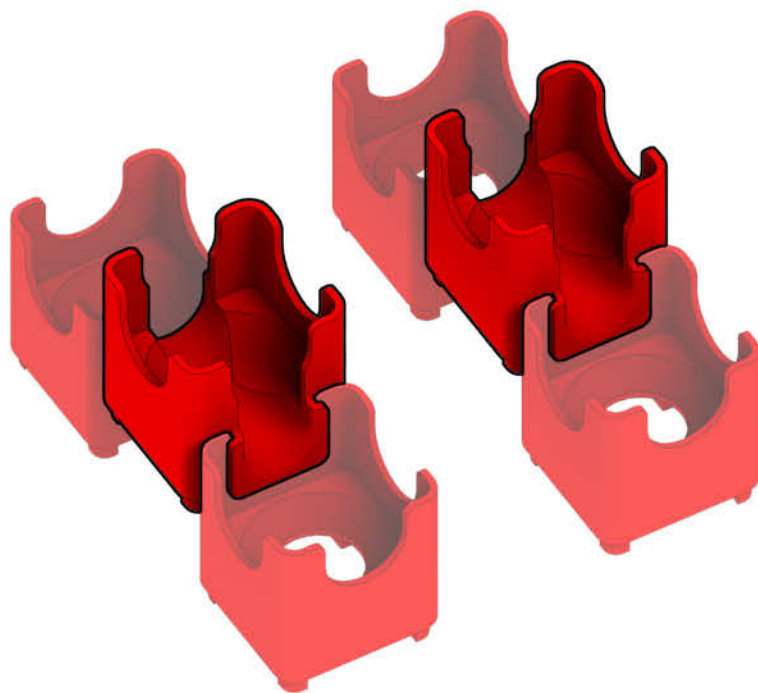

Q-BA-MAZE™ 2.0

The Next Generation Marble Maze

Set used:

Starter Set
Warm Colors

Colors used:

Blocks used:

 17 single-exit

 9 bottom-exit

 9 double-exit

Robot

 **WARNING: CHOKING HAZARD—**
Toy contains marbles. Not for children under 3 yrs.

© 2016 MindWare®
2140 West County Road C
Roseville, MN 55113
Ph 800.274.6123

1

2

3

4