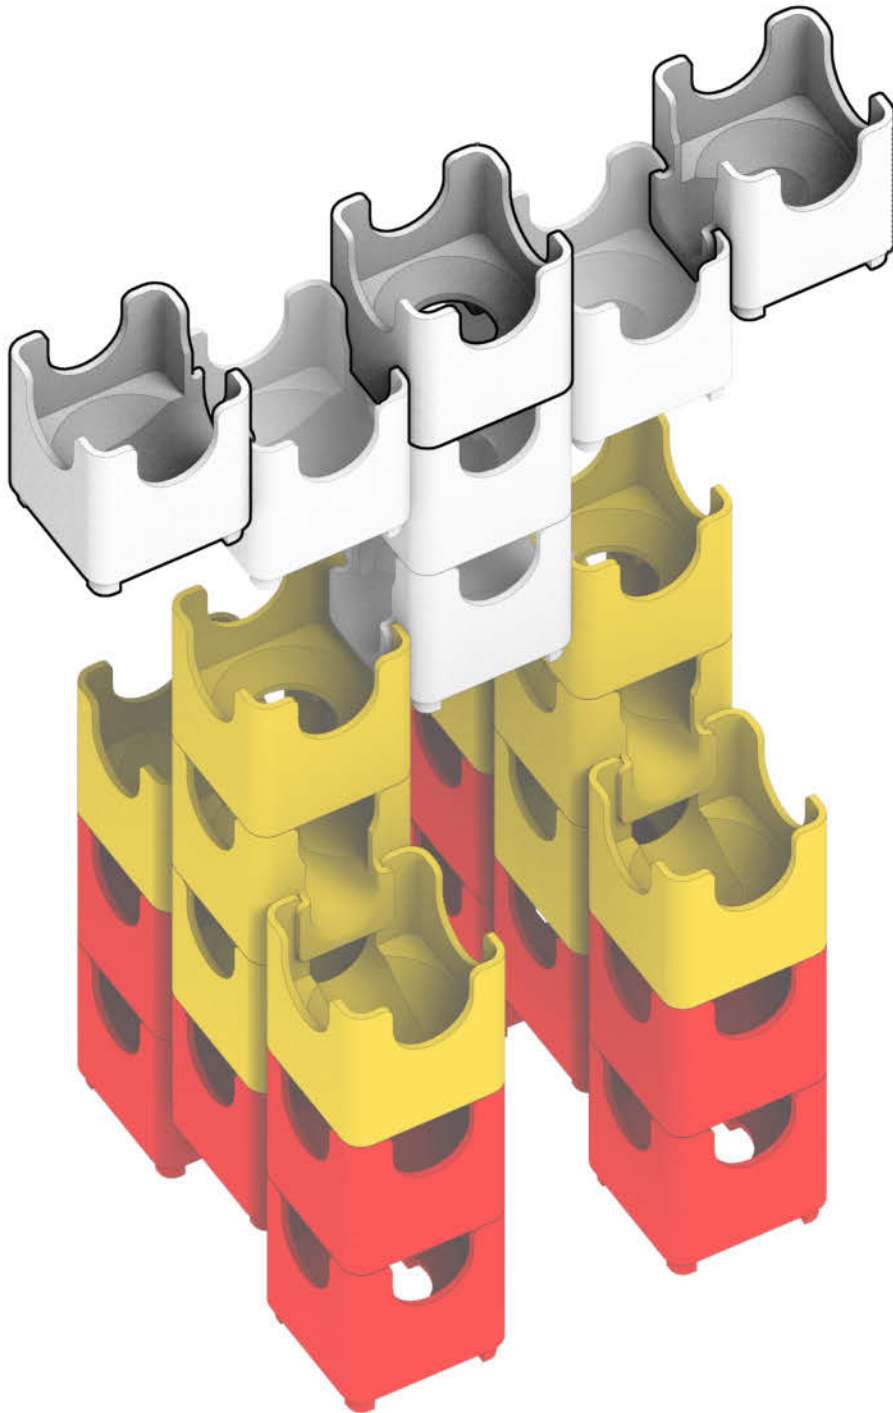

Q-BA-MAZE™ 2.0

The Next Generation Marble Maze

Set used:

Starter Set
Warm Colors

Colors used:

Blocks used:

 17 single-exit

 9 bottom-exit

 9 double-exit

Robot

 **WARNING: CHOKING HAZARD—**
Toy contains marbles. Not for children under 3 yrs.

© 2016 MindWare®
2140 West County Road C
Roseville, MN 55113
Ph 800.274.6123

1

2

3

4

5

6

7

12

13

14

Find Q-BA-MAZE™ products and plans online

Q-BA-MAZE™.com