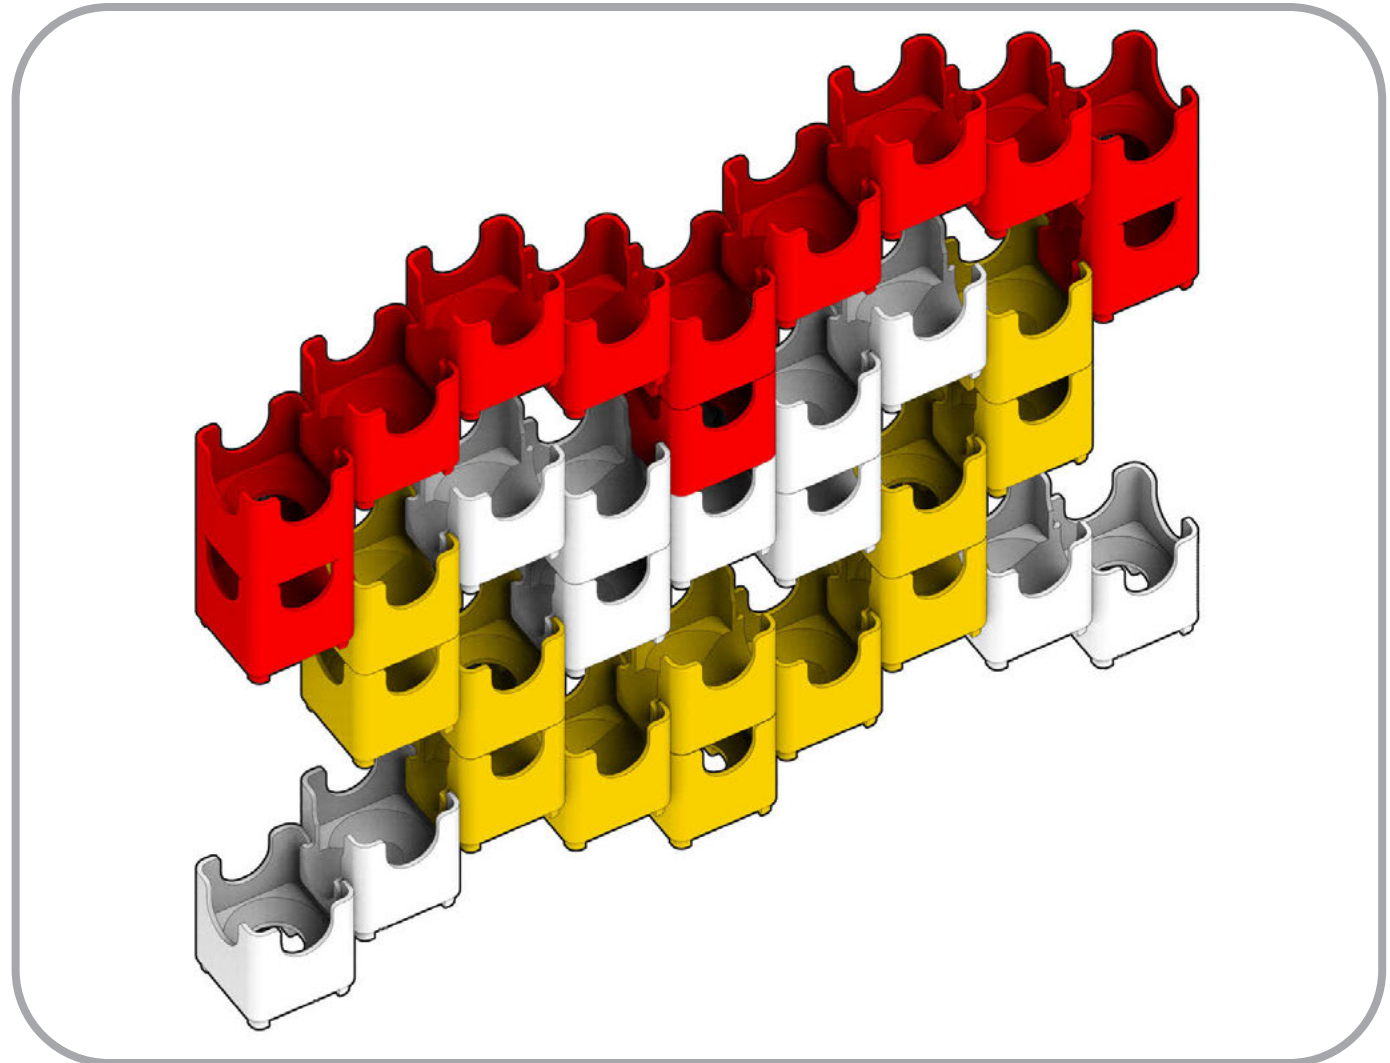

Q-BA-MAZE™ 2.0

The Next Generation Marble Maze

© 2016 MindWare®
2140 West County Road C
Roseville, MN 55113
Ph 800.274.6123

Set used:

Starter Set
Warm Colors

Colors used:

Blocks used:

 18 single-exit

 8 bottom-exit

 9 double-exit

 **WARNING: CHOKING HAZARD—**
Toy contains marbles. Not for children under 3 yrs.

Heart

1

2

3

4