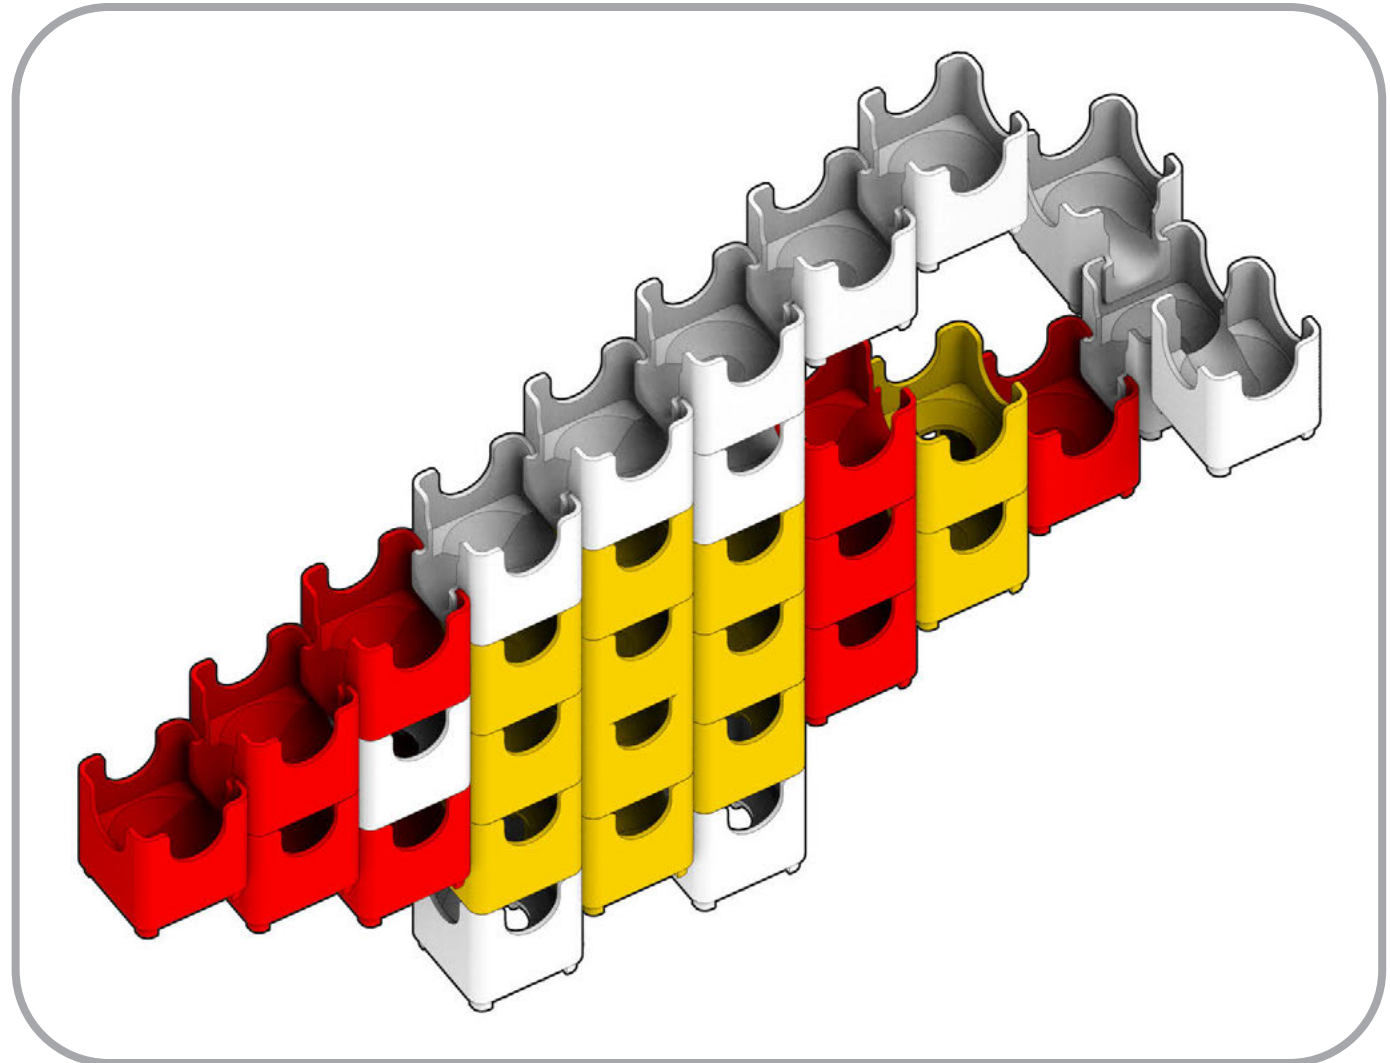

# Q-BA-MAZE™ 2.0

The Next Generation Marble Maze

© 2016 MindWare®  
2140 West County Road C  
Roseville, MN 55113  
Ph 800.274.6123

Set used:

**Starter Set**  
**Warm Colors**

Colors used:

Blocks used:

 18 single-exit

 6 bottom-exit

 9 double-exit

 **WARNING: CHOKING HAZARD—**  
Toy contains marbles. Not for children under 3 yrs.