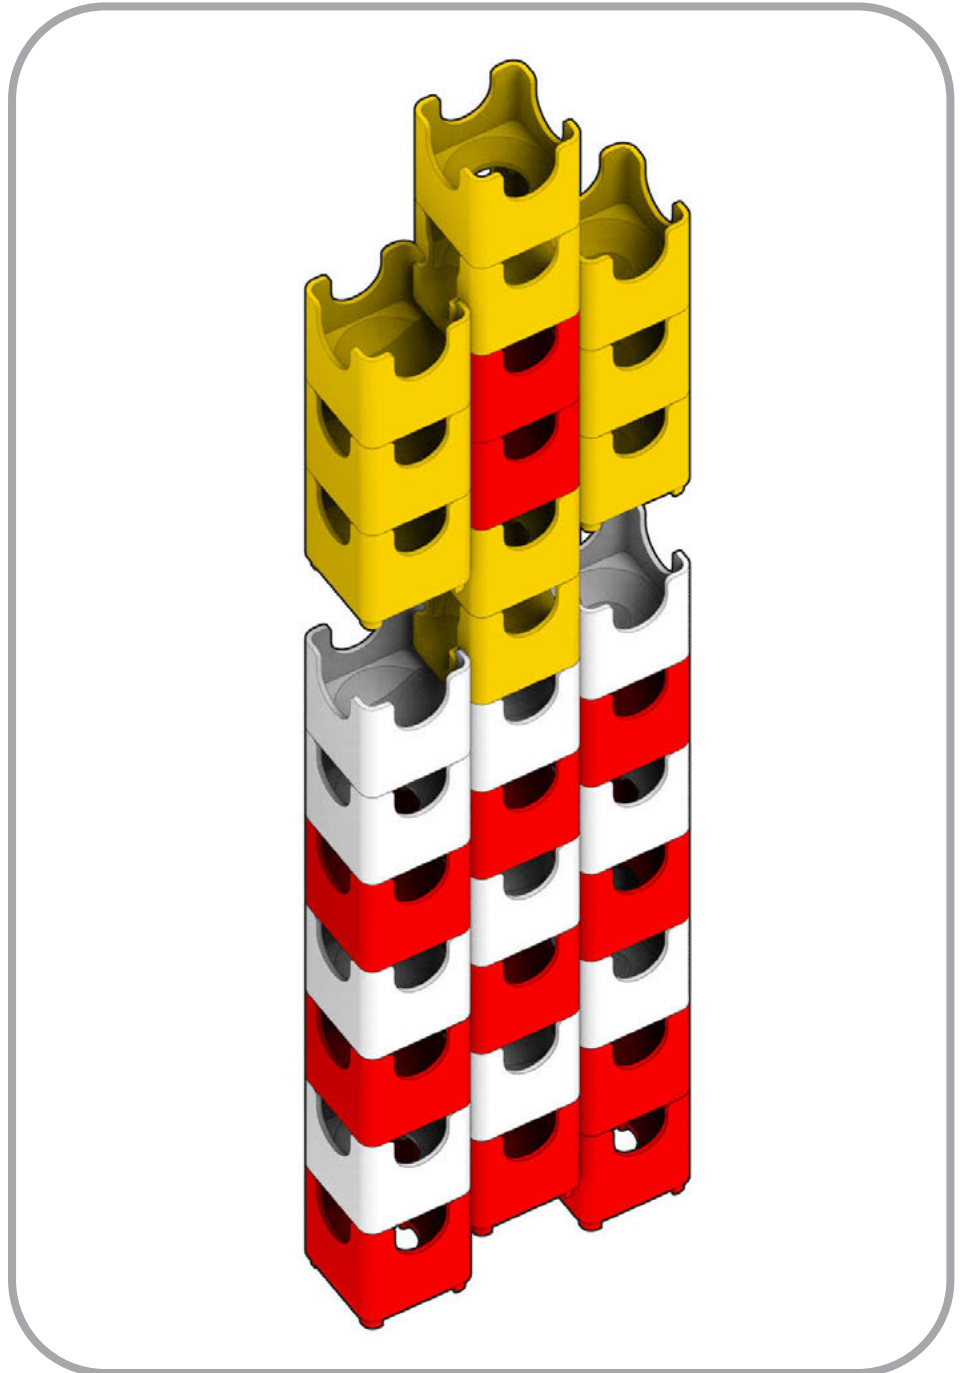

Q-BA-MAZE™ 2.0

The Next Generation Marble Maze

Set used:

Starter Set
Warm Colors

Colors used:

Blocks used:

Candle

 **WARNING: CHOKING HAZARD—**
Toy contains marbles. Not for children under 3 yrs.