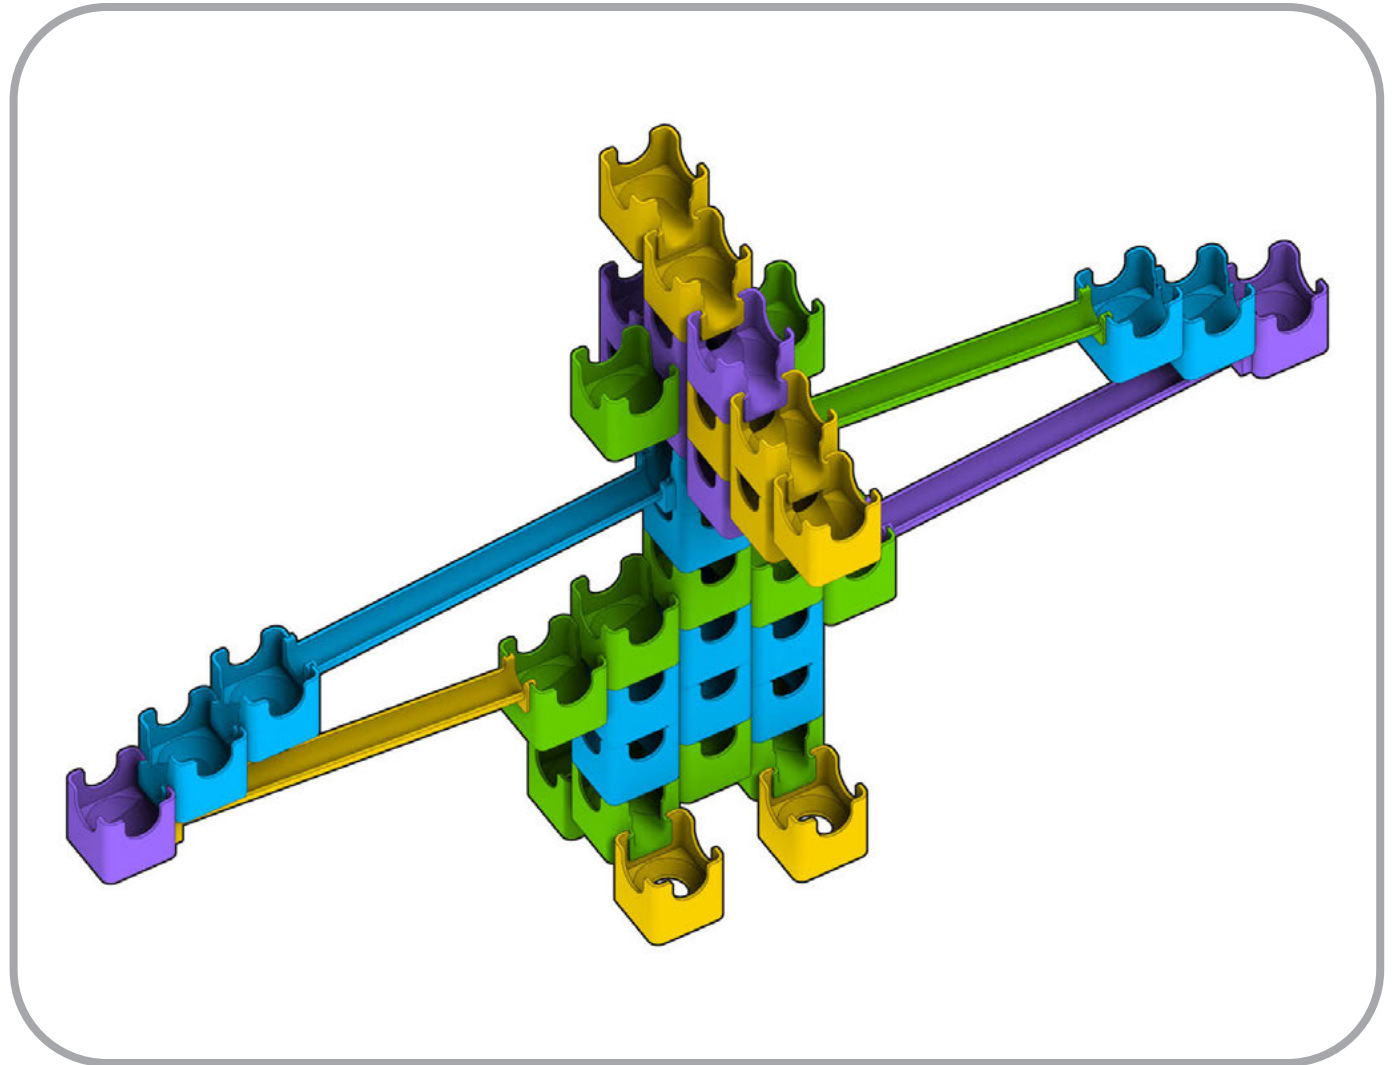

Q-BA-MAZE™ 2.0

The Next Generation Marble Maze

© 2016 MindWare®
2140 West County Road C
Roseville, MN 55113
Ph 800.274.6123

Set used:

Rails Creator Set

Colors used:

Blocks used:

4 straight-away rails

Pterodactyl

⚠ **WARNING: CHOKING HAZARD—**
Toy contains marbles. Not for children under 3 yrs.

1

2

3

4

5

6

7

8

9

10

11

12

13

14