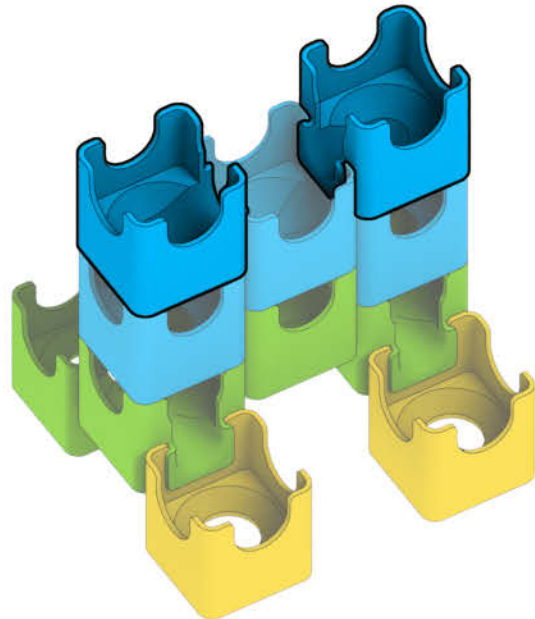

Q-BA-MAZE™ 2.0

The Next Generation Marble Maze

© 2016 MindWare®
2140 West County Road C
Roseville, MN 55113
Ph 800.274.6123

Set used:

Rails Creator Set

Colors used:

Blocks used:

4 straight-away rails

Pterodactyl

⚠ **WARNING: CHOKING HAZARD—**
Toy contains marbles. Not for children under 3 yrs.

1

2

3

4

5

6