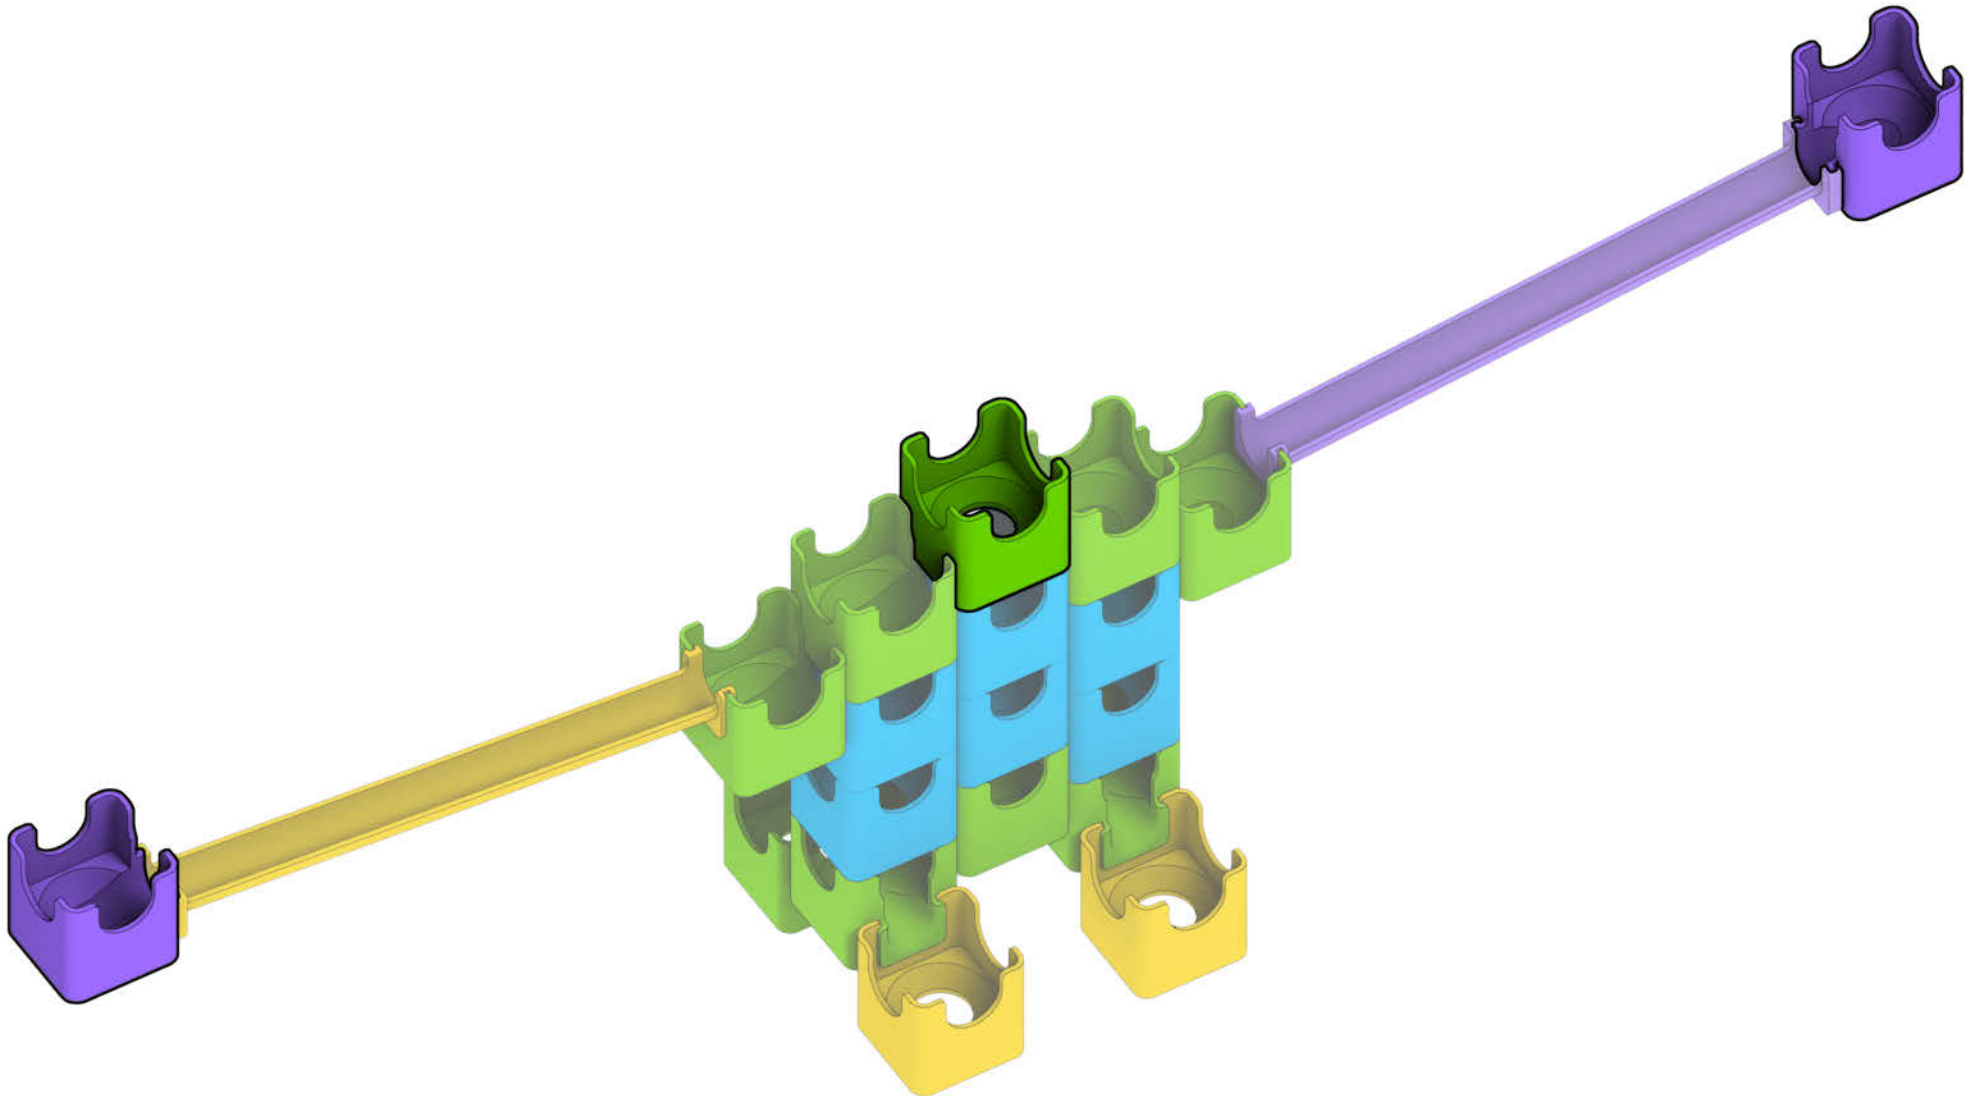

Q-BA-MAZE™ 2.0

The Next Generation Marble Maze

© 2016 MindWare®
2140 West County Road C
Roseville, MN 55113
Ph 800.274.6123

Set used:

Rails Creator Set

Colors used:

Blocks used:

4 straight-away rails

Pterodactyl

⚠ **WARNING: CHOKING HAZARD—**
Toy contains marbles. Not for children under 3 yrs.

1

2

3

4

5

6

7

8

9

10

11

12

13

14