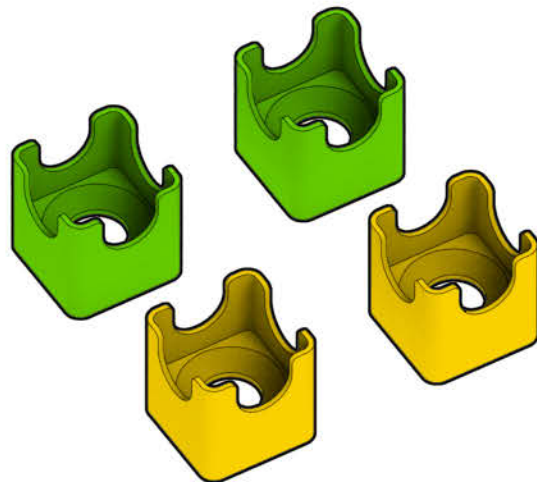

Q-BA-MAZE™ 2.0

The Next Generation Marble Maze

© 2016 MindWare®
2140 West County Road C
Roseville, MN 55113
Ph 800.274.6123

Set used:

Rails Creator Set

Colors used:

Blocks used:

4 straight-away rails

Pterodactyl

⚠ **WARNING: CHOKING HAZARD—**
Toy contains marbles. Not for children under 3 yrs.

1

2

3

4

5

6