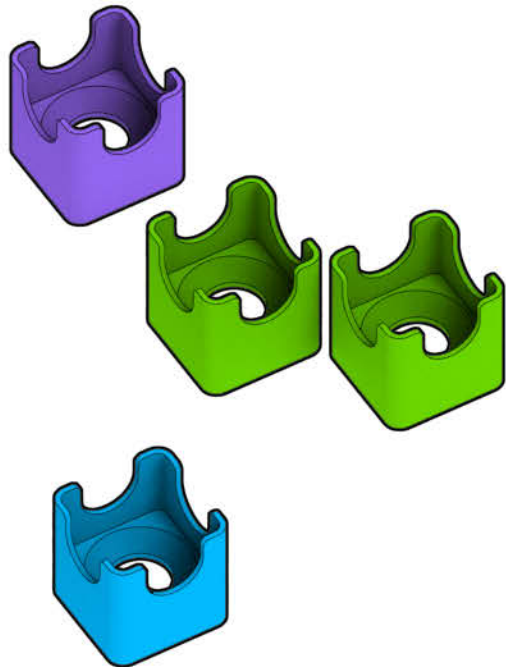

Q-BA-MAZE™ 2.0

The Next Generation Marble Maze

© 2016 MindWare®
2140 West County Road C
Roseville, MN 55113
Ph 800.274.6123

Set used:

Rails Creator Set

Colors used:

Blocks used:

4 straight-away rails

Playground

⚠ **WARNING: CHOKING HAZARD—**
Toy contains marbles. Not for children under 3 yrs.

1

2

3

4

5

6