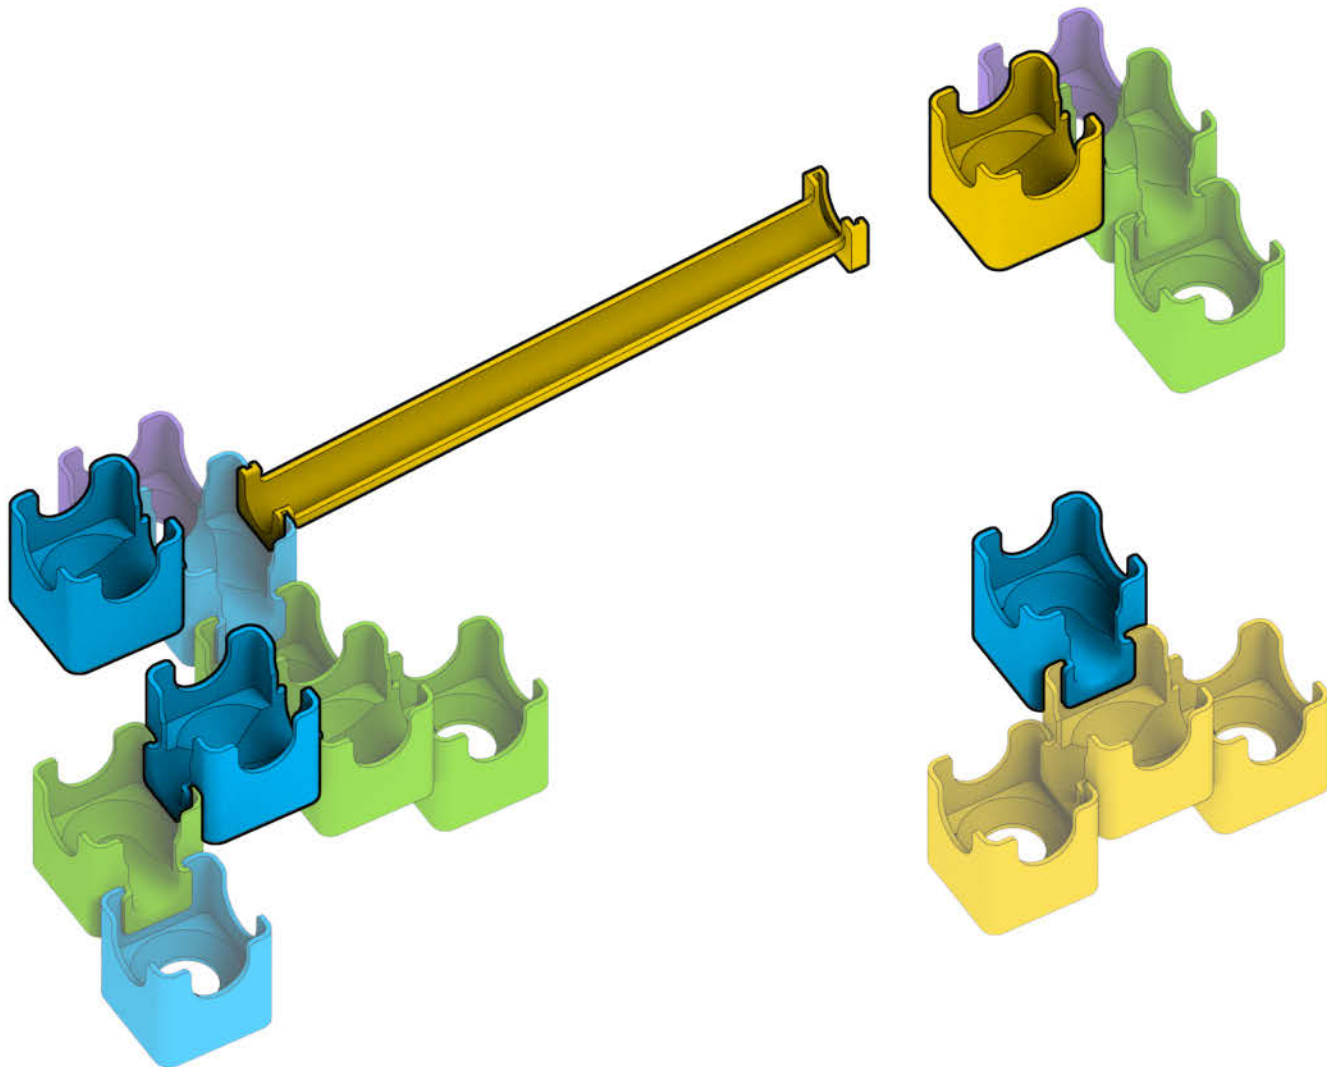

Q-BA-MAZE™ 2.0

The Next Generation Marble Maze

© 2016 MindWare®
2140 West County Road C
Roseville, MN 55113
Ph 800.274.6123

Set used:

Rails Creator Set

Colors used:

Blocks used:

4 straight-away rails

Playground

⚠ **WARNING: CHOKING HAZARD—**
Toy contains marbles. Not for children under 3 yrs.

1

2

3

4

5

6

7

9

10

12

13

14

15

Find Q·BA·MAZE™ products and plans online