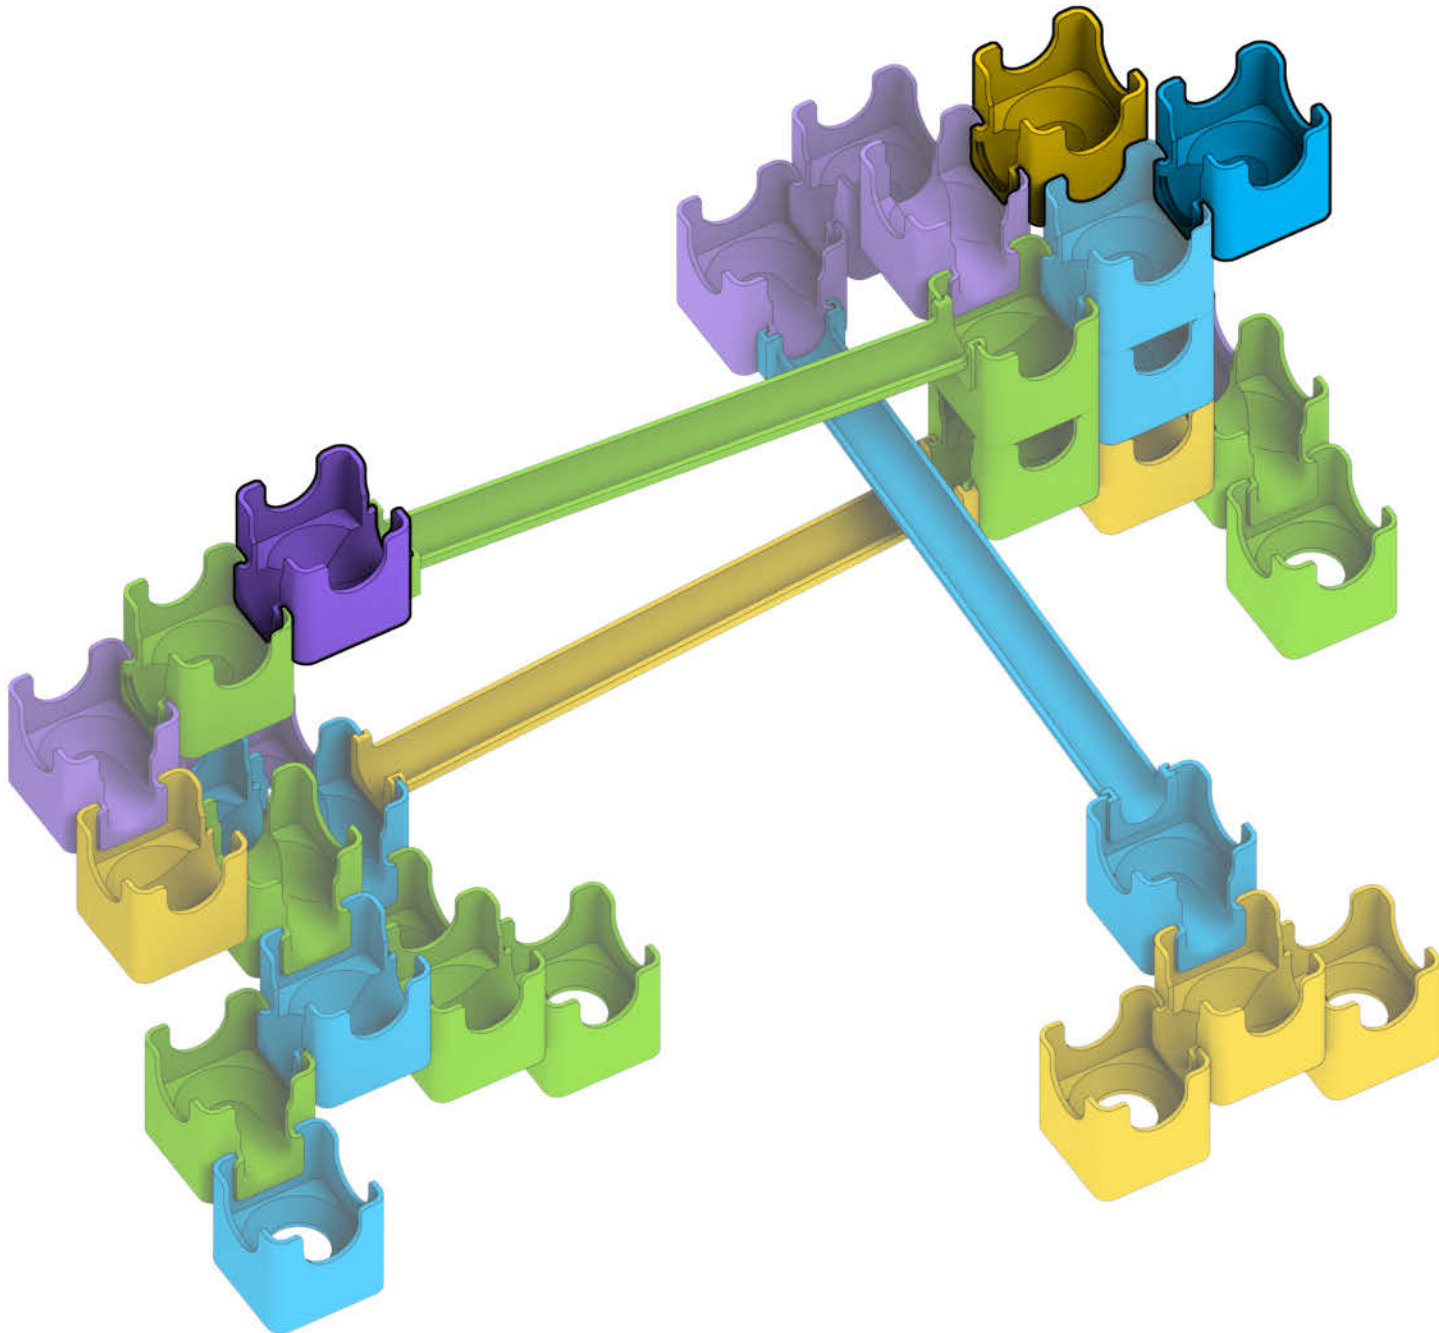

Q-BA-MAZE™ 2.0

The Next Generation Marble Maze

© 2016 MindWare®
2140 West County Road C
Roseville, MN 55113
Ph 800.274.6123

Set used:

Rails Creator Set

Colors used:

Blocks used:

4 straight-away rails

Playground

⚠ **WARNING: CHOKING HAZARD—**
Toy contains marbles. Not for children under 3 yrs.

1

2

3

4

5

6

7

9

10

12

13

14

15

Find Q·BA·MAZE™ products and plans online