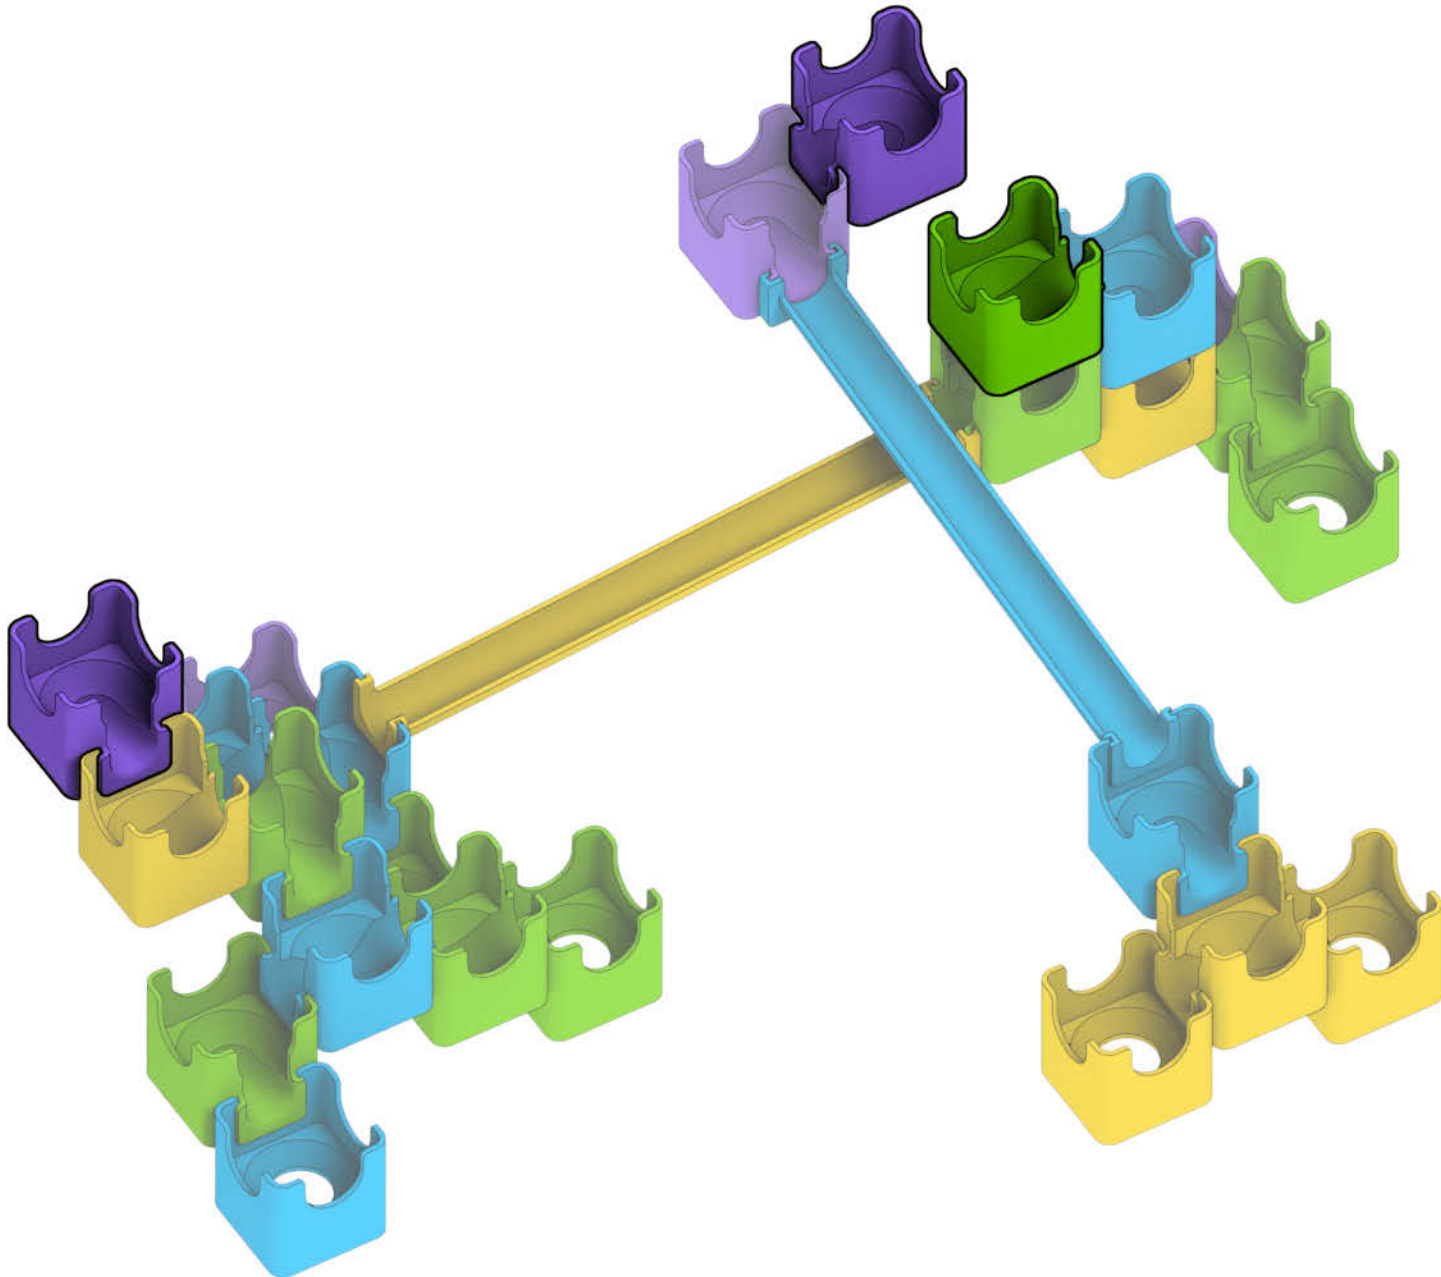

Q-BA-MAZE™ 2.0

The Next Generation Marble Maze

© 2016 MindWare®
2140 West County Road C
Roseville, MN 55113
Ph 800.274.6123

Set used:

Rails Creator Set

Colors used:

Blocks used:

4 straight-away rails

Playground

⚠ **WARNING: CHOKING HAZARD—**
Toy contains marbles. Not for children under 3 yrs.

1

2

3

4

5

6

7

9

10

12

13

14

15

Find Q·BA·MAZE™ products and plans online