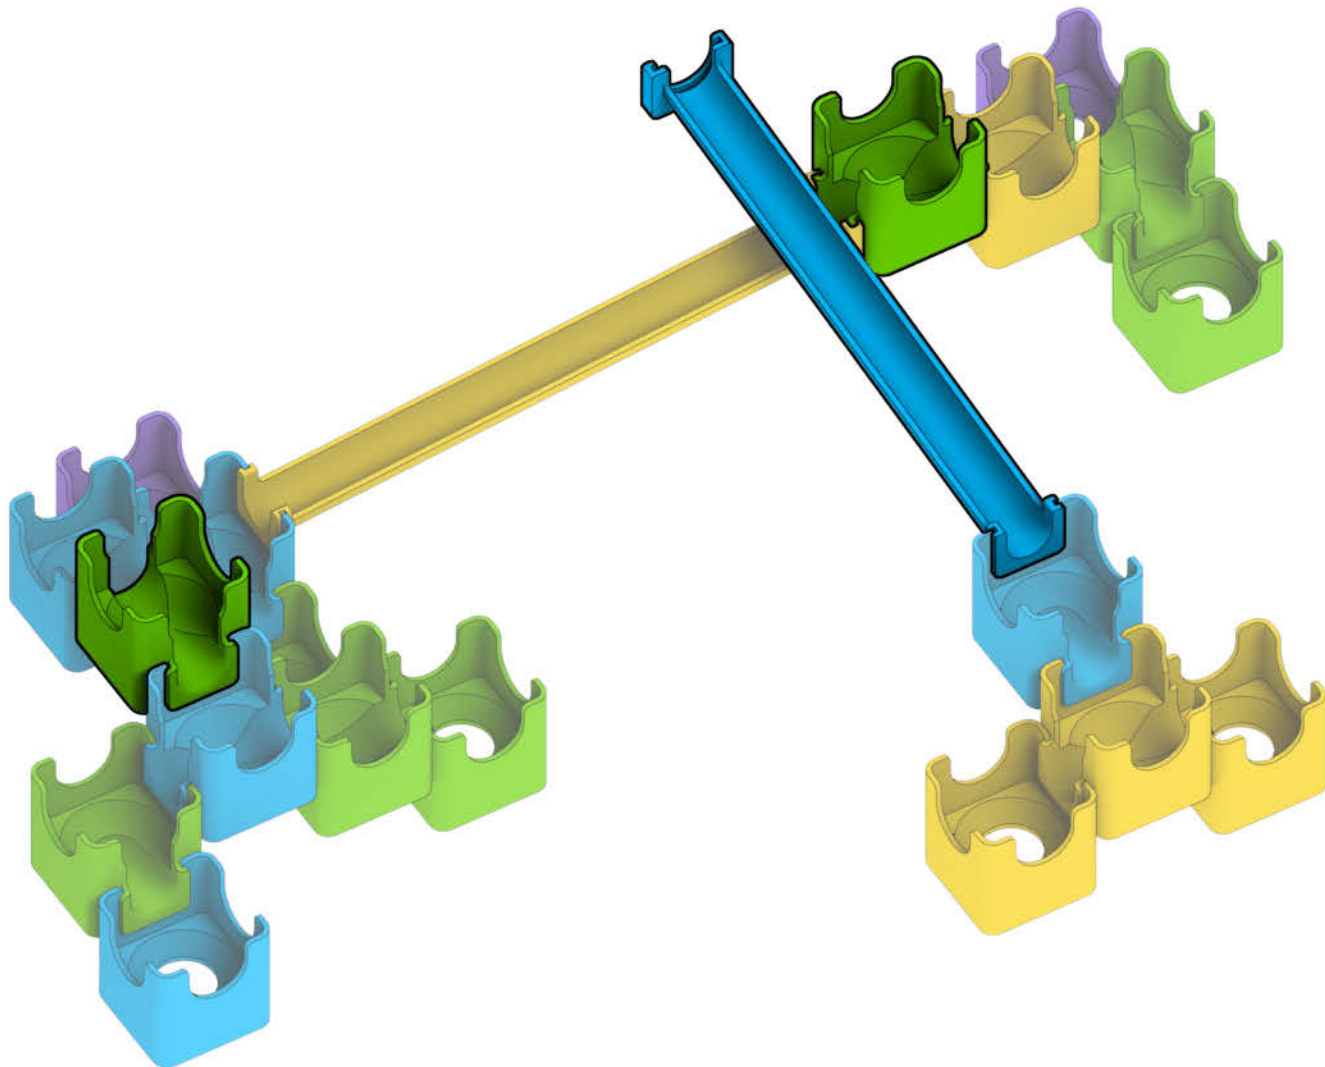

Q-BA-MAZE™ 2.0

The Next Generation Marble Maze

© 2016 MindWare®
2140 West County Road C
Roseville, MN 55113
Ph 800.274.6123

Set used:

Rails Creator Set

Colors used:

Blocks used:

4 straight-away rails

Playground

⚠ **WARNING: CHOKING HAZARD—**
Toy contains marbles. Not for children under 3 yrs.

1

2

3

4

5

6

7

9

10

12

13

14

15

Find Q·BA·MAZE™ products and plans online