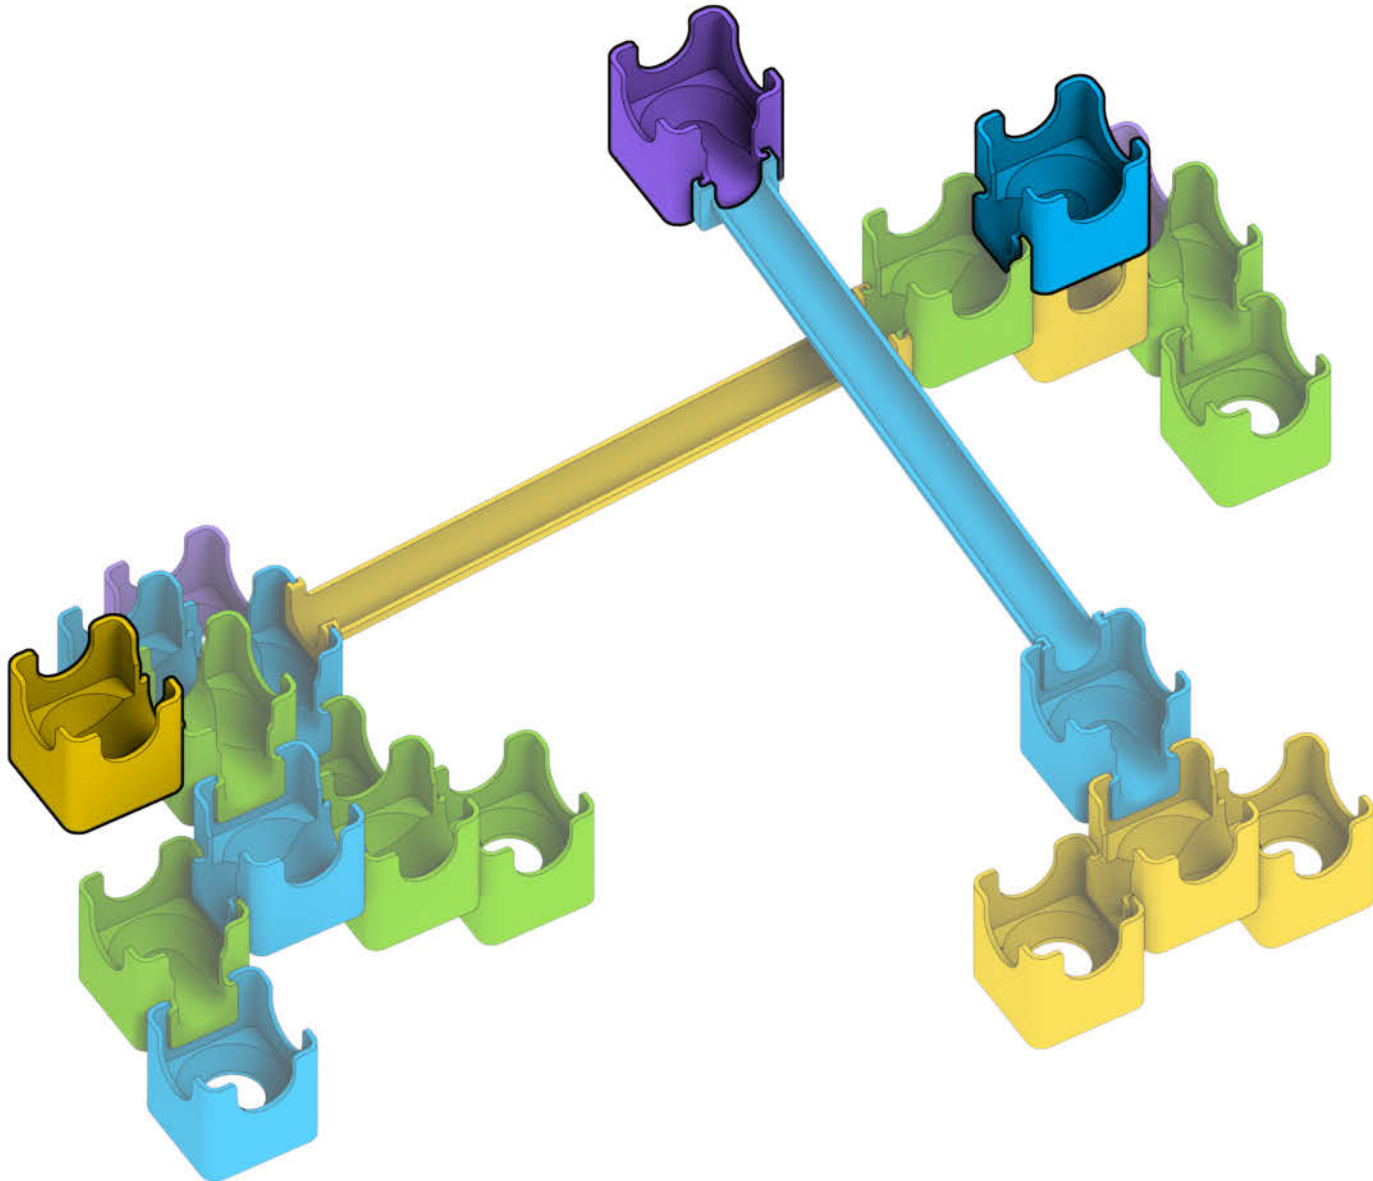

Q-BA-MAZE™ 2.0

The Next Generation Marble Maze

© 2016 MindWare®
2140 West County Road C
Roseville, MN 55113
Ph 800.274.6123

Set used:

Rails Creator Set

Colors used:

Blocks used:

4 straight-away rails

Playground

⚠ **WARNING: CHOKING HAZARD—**
Toy contains marbles. Not for children under 3 yrs.

1

2

3

4

5

6