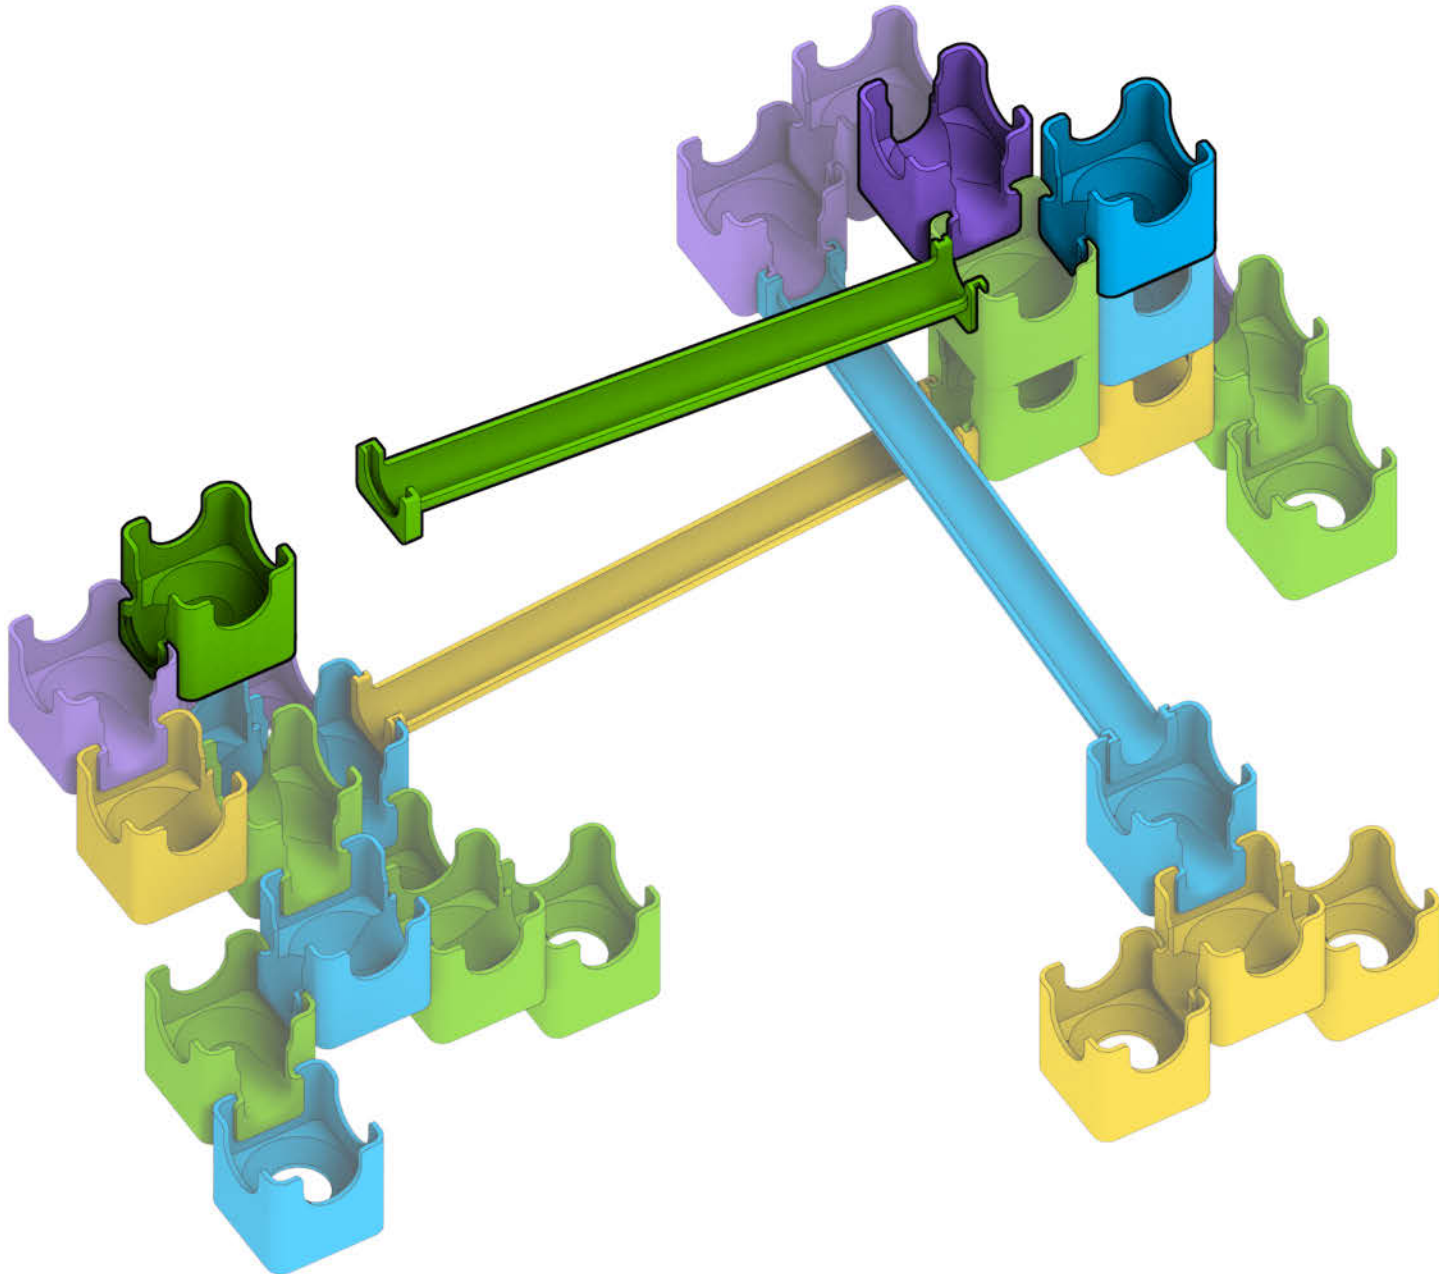

Q-BA-MAZE™ 2.0

The Next Generation Marble Maze

© 2016 MindWare®
2140 West County Road C
Roseville, MN 55113
Ph 800.274.6123

Set used:

Rails Creator Set

Colors used:

Blocks used:

4 straight-away rails

Playground

⚠ **WARNING: CHOKING HAZARD—**
Toy contains marbles. Not for children under 3 yrs.

1

2

3

4

5

6

7

9

10

12

13

14

15

Find Q·BA·MAZE™ products and plans online