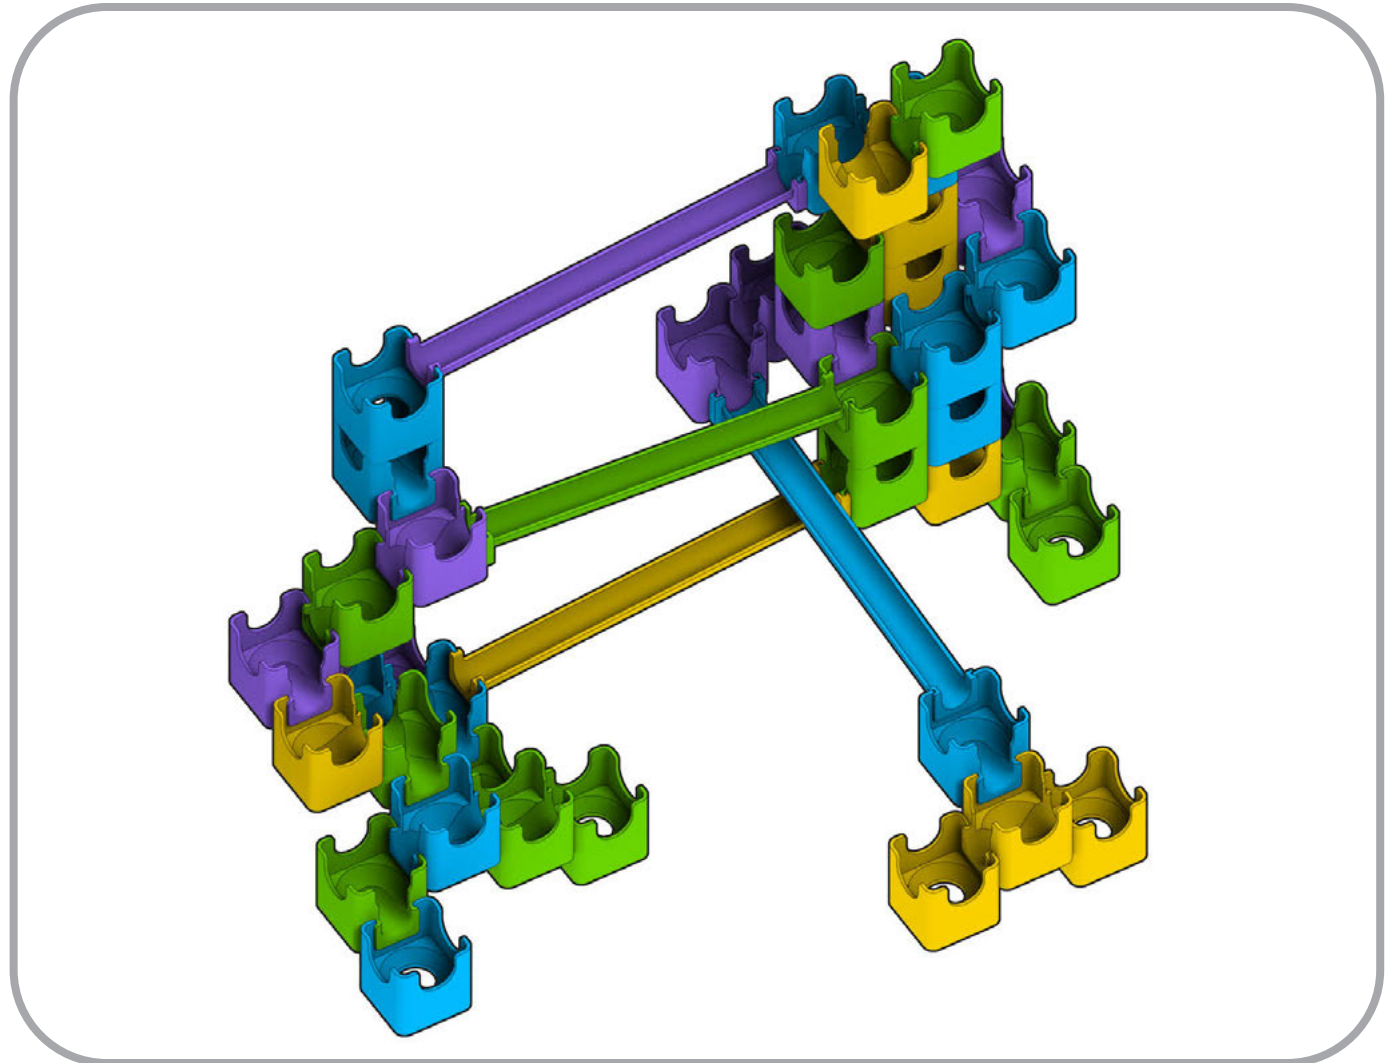

Q-BA-MAZE™ 2.0

The Next Generation Marble Maze

© 2016 MindWare®
2140 West County Road C
Roseville, MN 55113
Ph 800.274.6123

Set used:

Rails Creator Set

Colors used:

Blocks used:

4 straight-away rails

Playground

⚠ **WARNING: CHOKING HAZARD—**
Toy contains marbles. Not for children under 3 yrs.

1

2

3

4

5

6