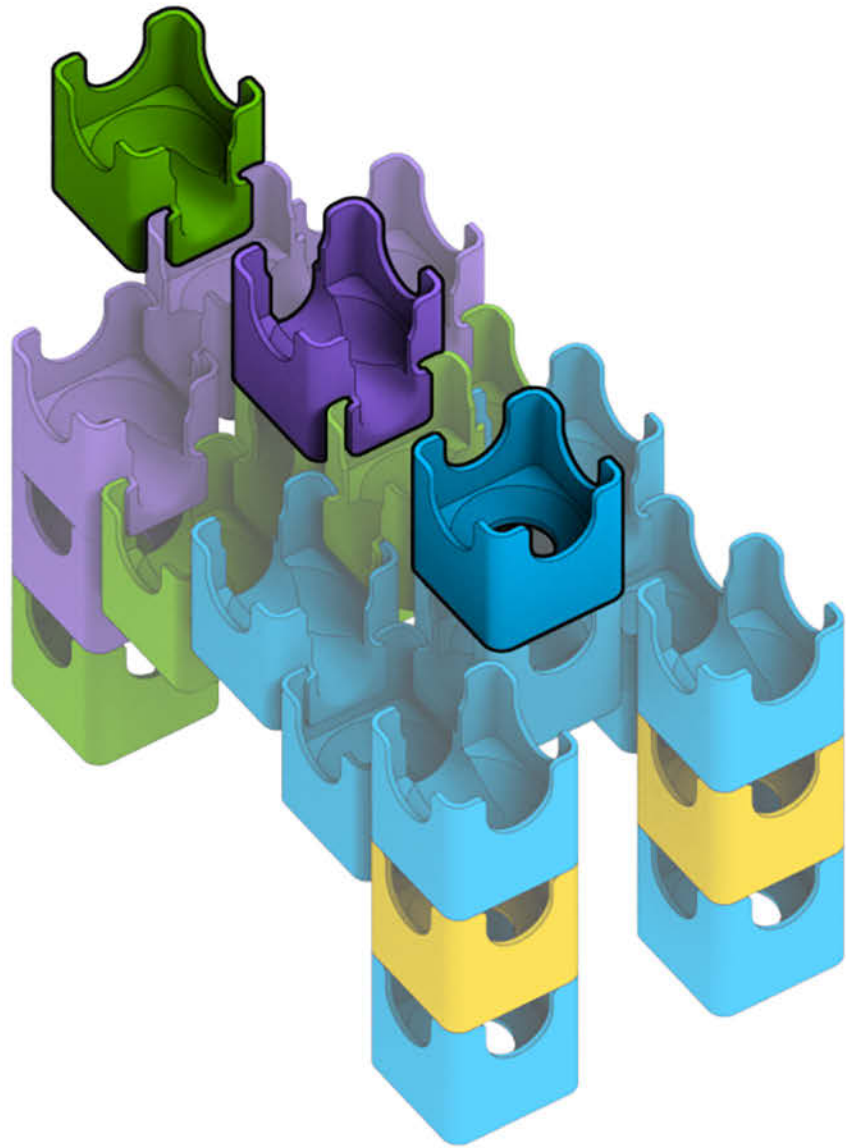

Q-BA-MAZE™ 2.0

The Next Generation Marble Maze

© 2016 MindWare®
2140 West County Road C
Roseville, MN 55113
Ph 800.274.6123

Set used:

Rails Creator Set

Colors used:

Blocks used:

4 straight-away rails

⚠ **WARNING: CHOKING HAZARD—**
Toy contains marbles. Not for children under 3 yrs.

Cat

1

2

3

4

5

6