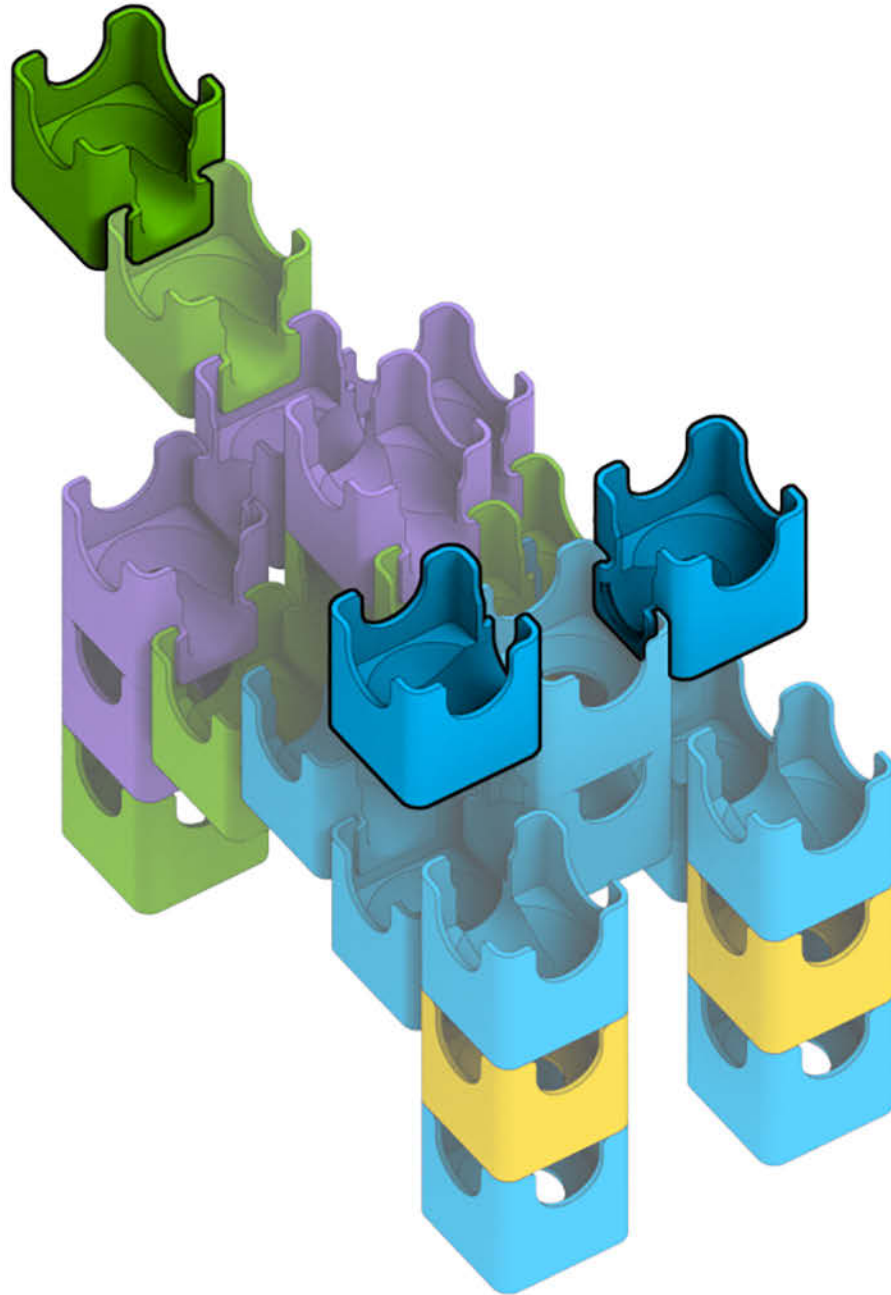

Q-BA-MAZE™ 2.0

The Next Generation Marble Maze

© 2016 MindWare®
2140 West County Road C
Roseville, MN 55113
Ph 800.274.6123

Set used:

Rails Creator Set

Colors used:

Blocks used:

4 straight-away rails

⚠ **WARNING: CHOKING HAZARD—**
Toy contains marbles. Not for children under 3 yrs.

Cat

1

2

3

4

5

6

7

8

9

10

11

12

13

Find Q-BA-MAZE™ products and plans online