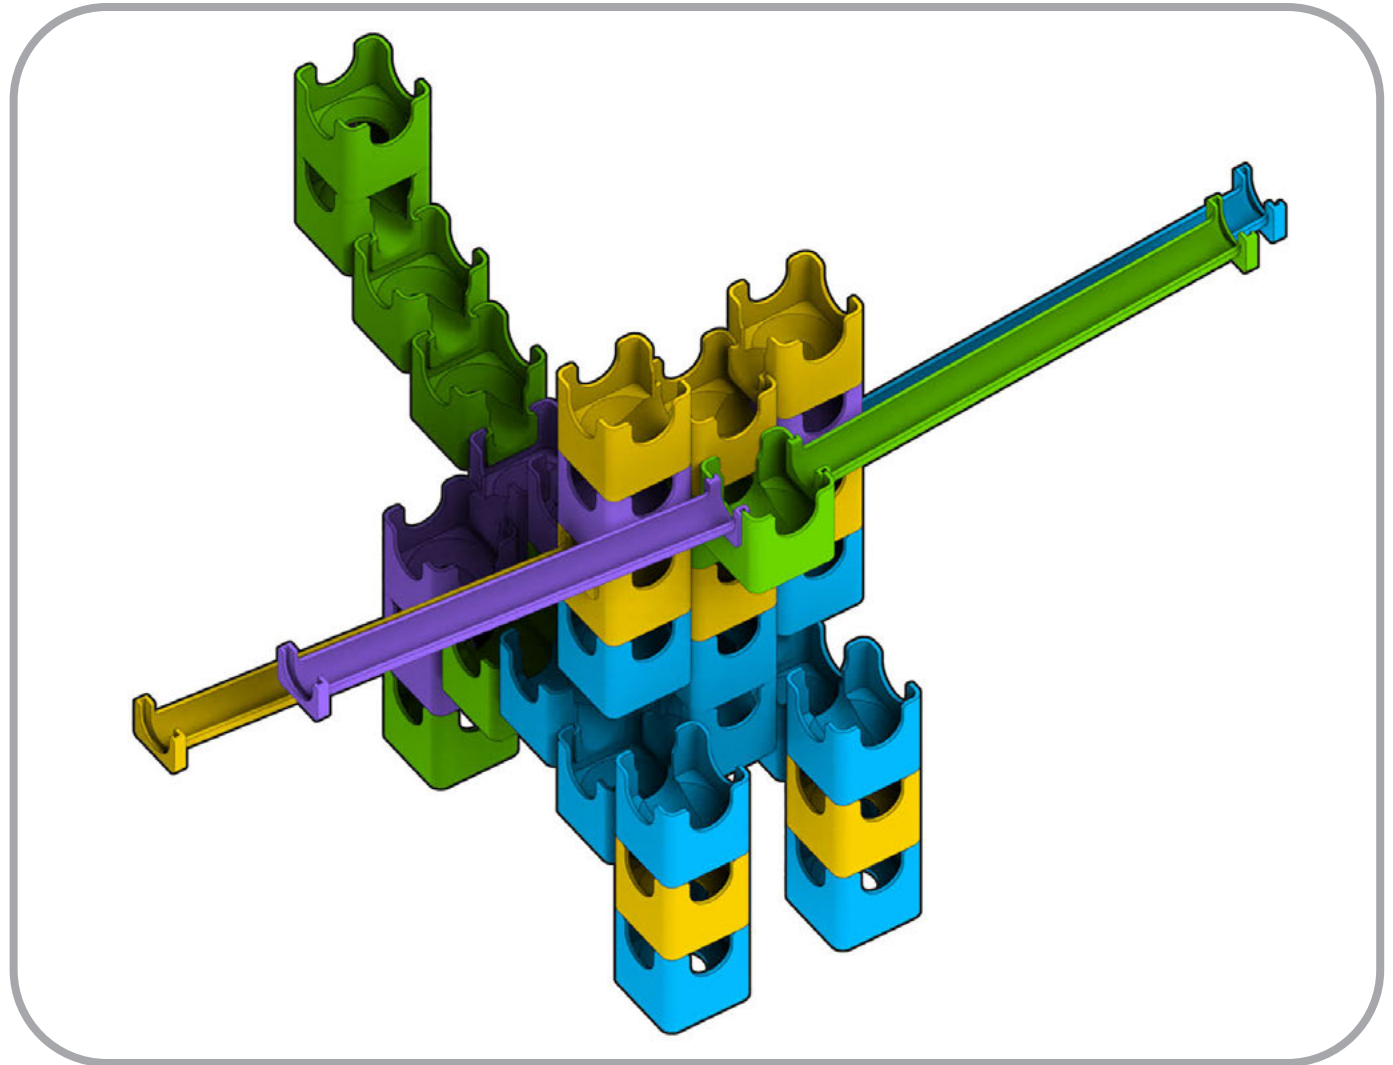

Q-BA-MAZE™ 2.0

The Next Generation Marble Maze

© 2016 MindWare®
2140 West County Road C
Roseville, MN 55113
Ph 800.274.6123

Set used:

Rails Creator Set

Colors used:

Blocks used:

4 straight-away rails

⚠ **WARNING: CHOKING HAZARD—**
Toy contains marbles. Not for children under 3 yrs.

Cat

1

2

3

4

5

6