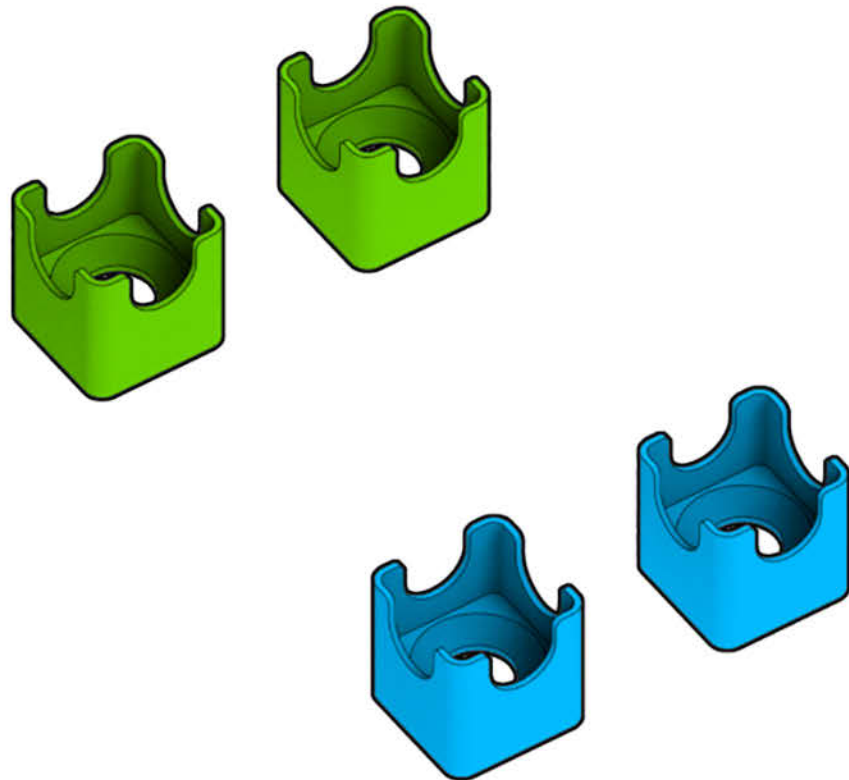

Q-BA-MAZE™ 2.0

The Next Generation Marble Maze

© 2016 MindWare®
2140 West County Road C
Roseville, MN 55113
Ph 800.274.6123

Set used:

Rails Creator Set

Colors used:

Blocks used:

4 straight-away rails

⚠ **WARNING: CHOKING HAZARD—**
Toy contains marbles. Not for children under 3 yrs.

Cat

1

2

3

4

5

6