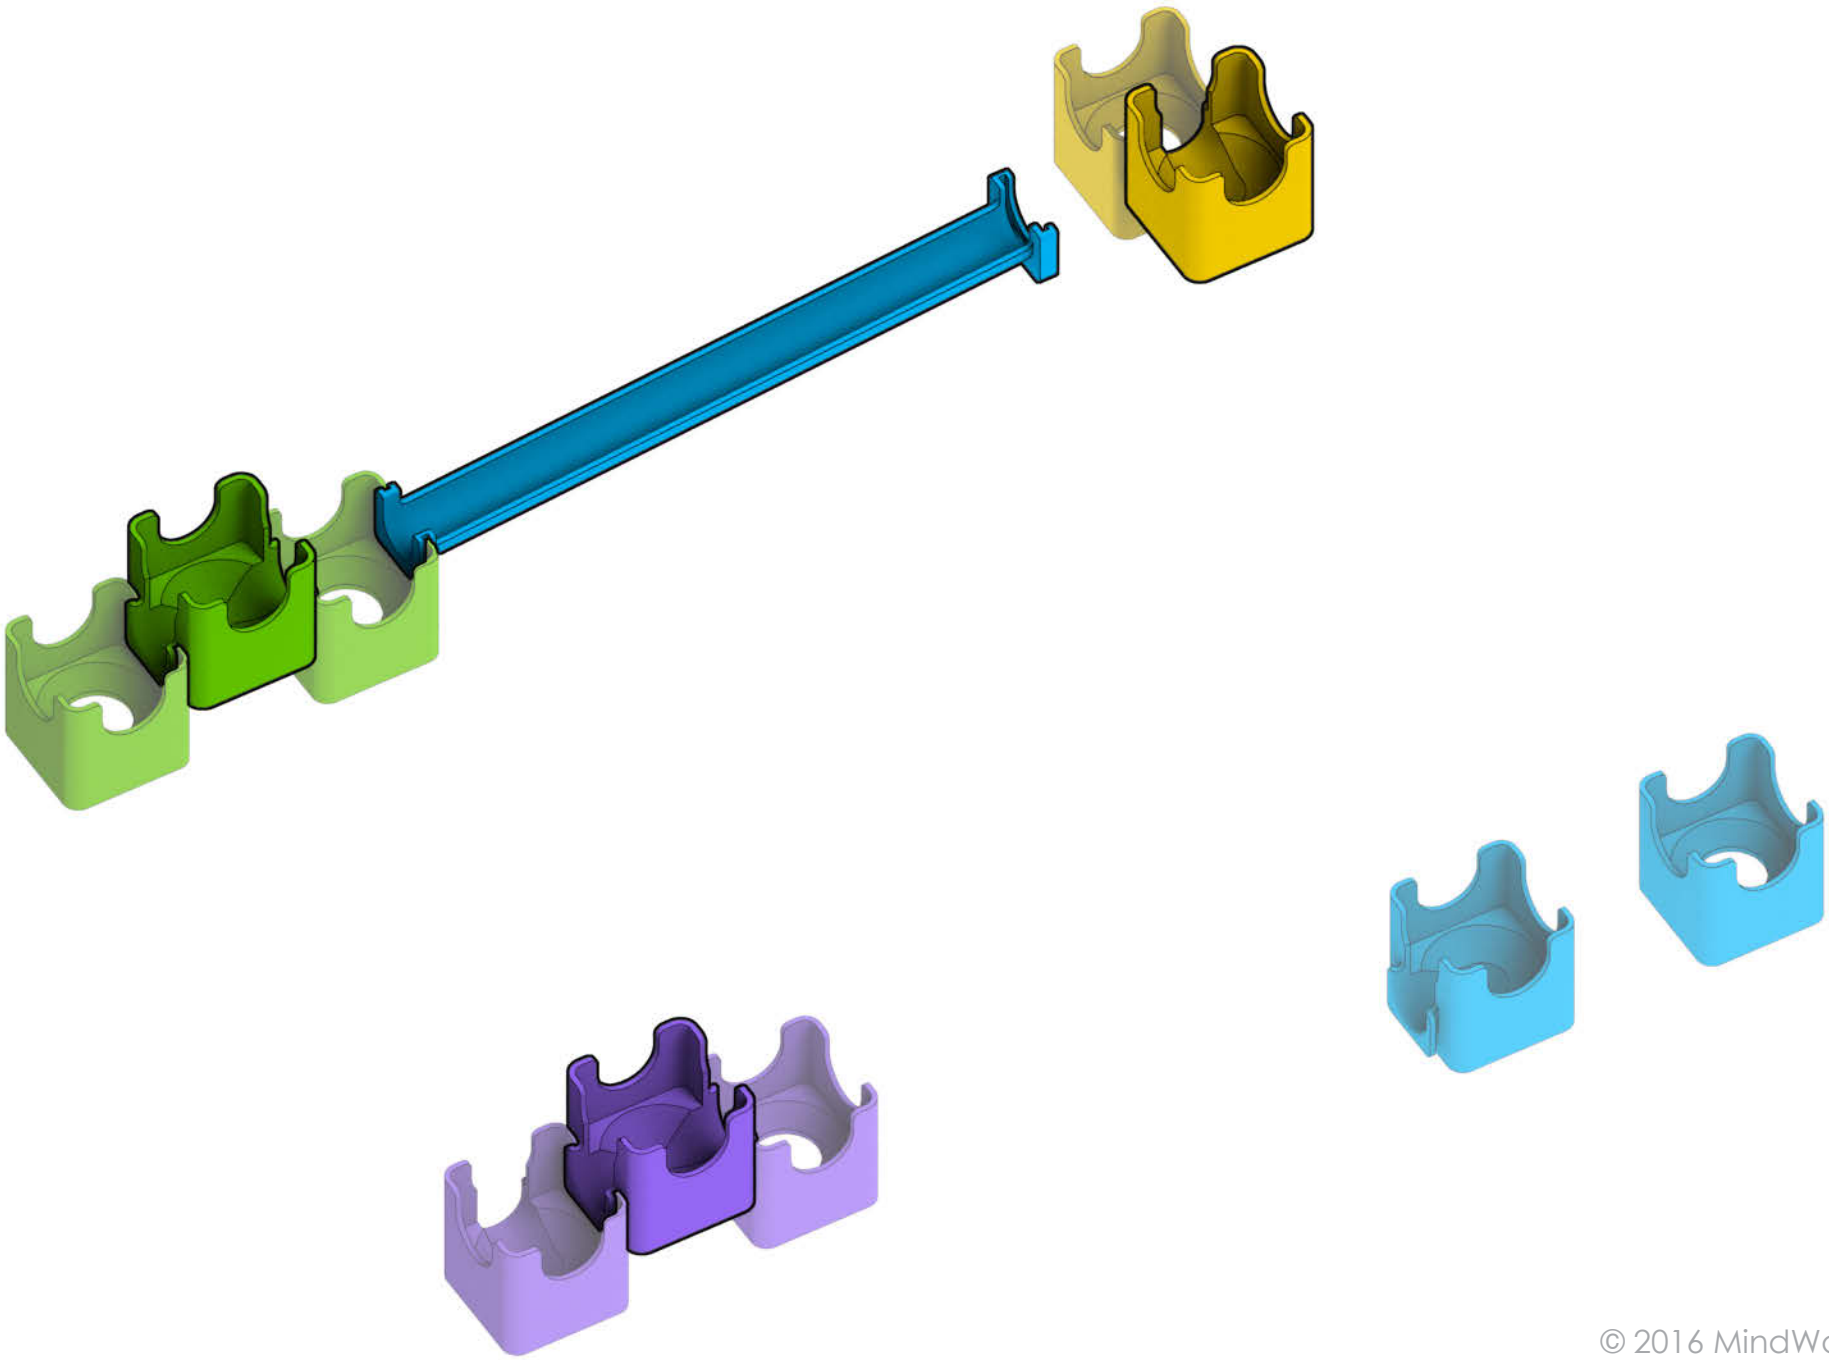

Q-BA-MAZE™ 2.0

The Next Generation Marble Maze

© 2016 MindWare®
2140 West County Road C
Roseville, MN 55113
Ph 800.274.6123

Set used:

Rails Creator Set

Colors used:

Blocks used:

11 single-exit

9 bottom-exit

7 double-exit

4 straight-away rails

4 Towers

⚠ **WARNING: CHOKING HAZARD—**
Toy contains marbles. Not for children under 3 yrs.

1

2

3

4

5

6

7

8

9

10

Find Q·BA·MAZE™ products and plans online