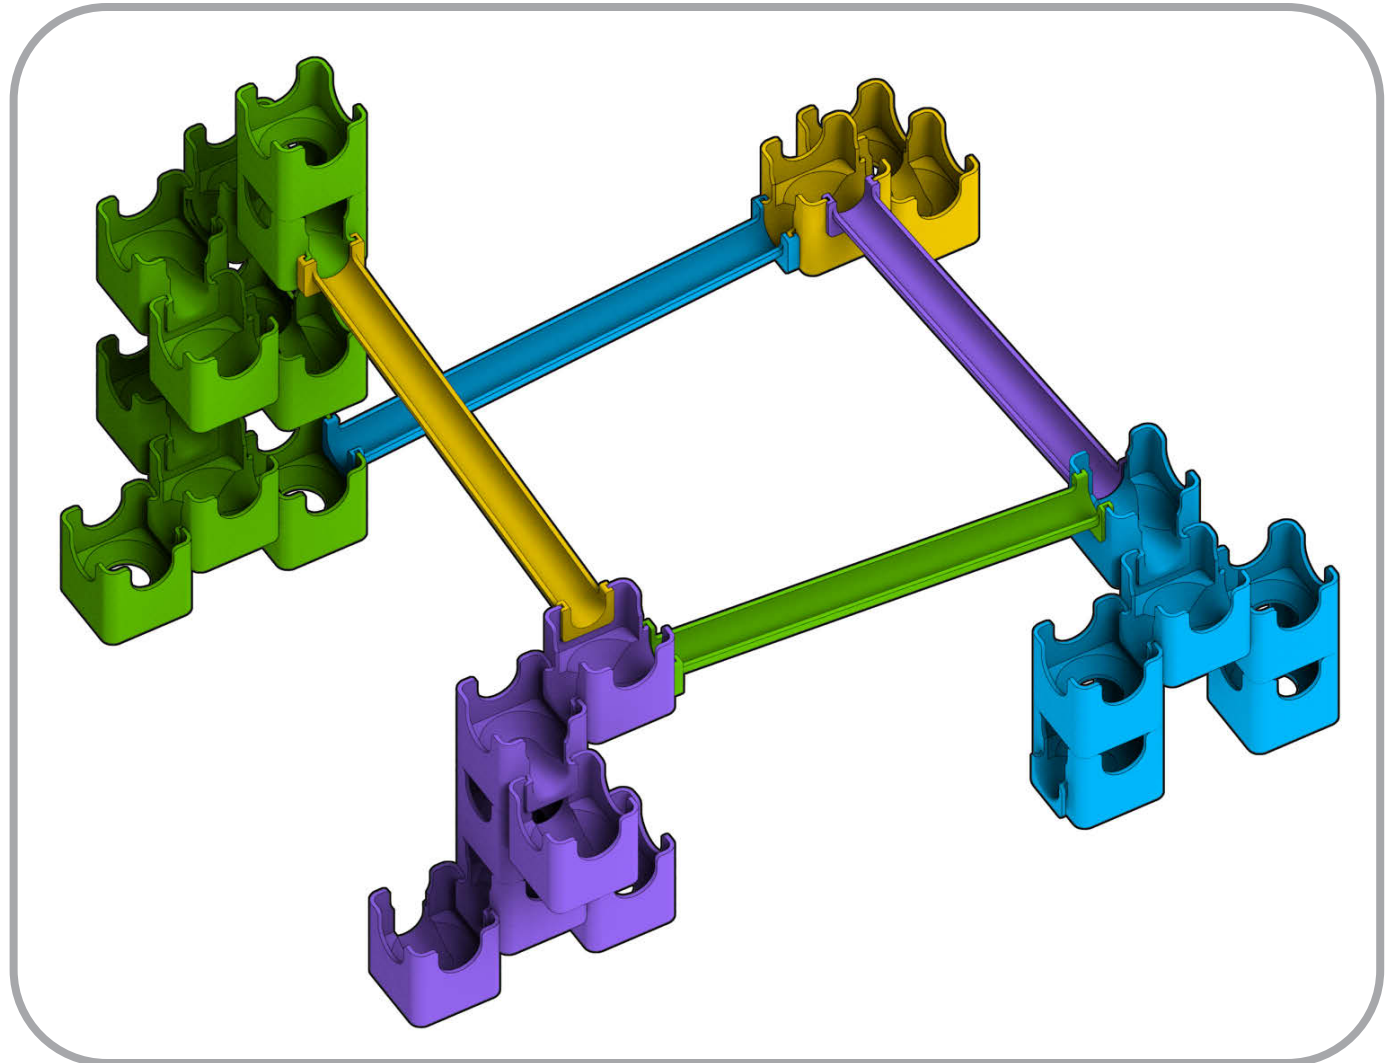

Q-BA-MAZE™ 2.0

The Next Generation Marble Maze

© 2016 MindWare®
2140 West County Road C
Roseville, MN 55113
Ph 800.274.6123

Set used:

Rails Creator Set

Colors used:

Blocks used:

11 single-exit

9 bottom-exit

7 double-exit

4 straight-away rails

4 Towers

⚠ **WARNING: CHOKING HAZARD—**
Toy contains marbles. Not for children under 3 yrs.

1

2

3