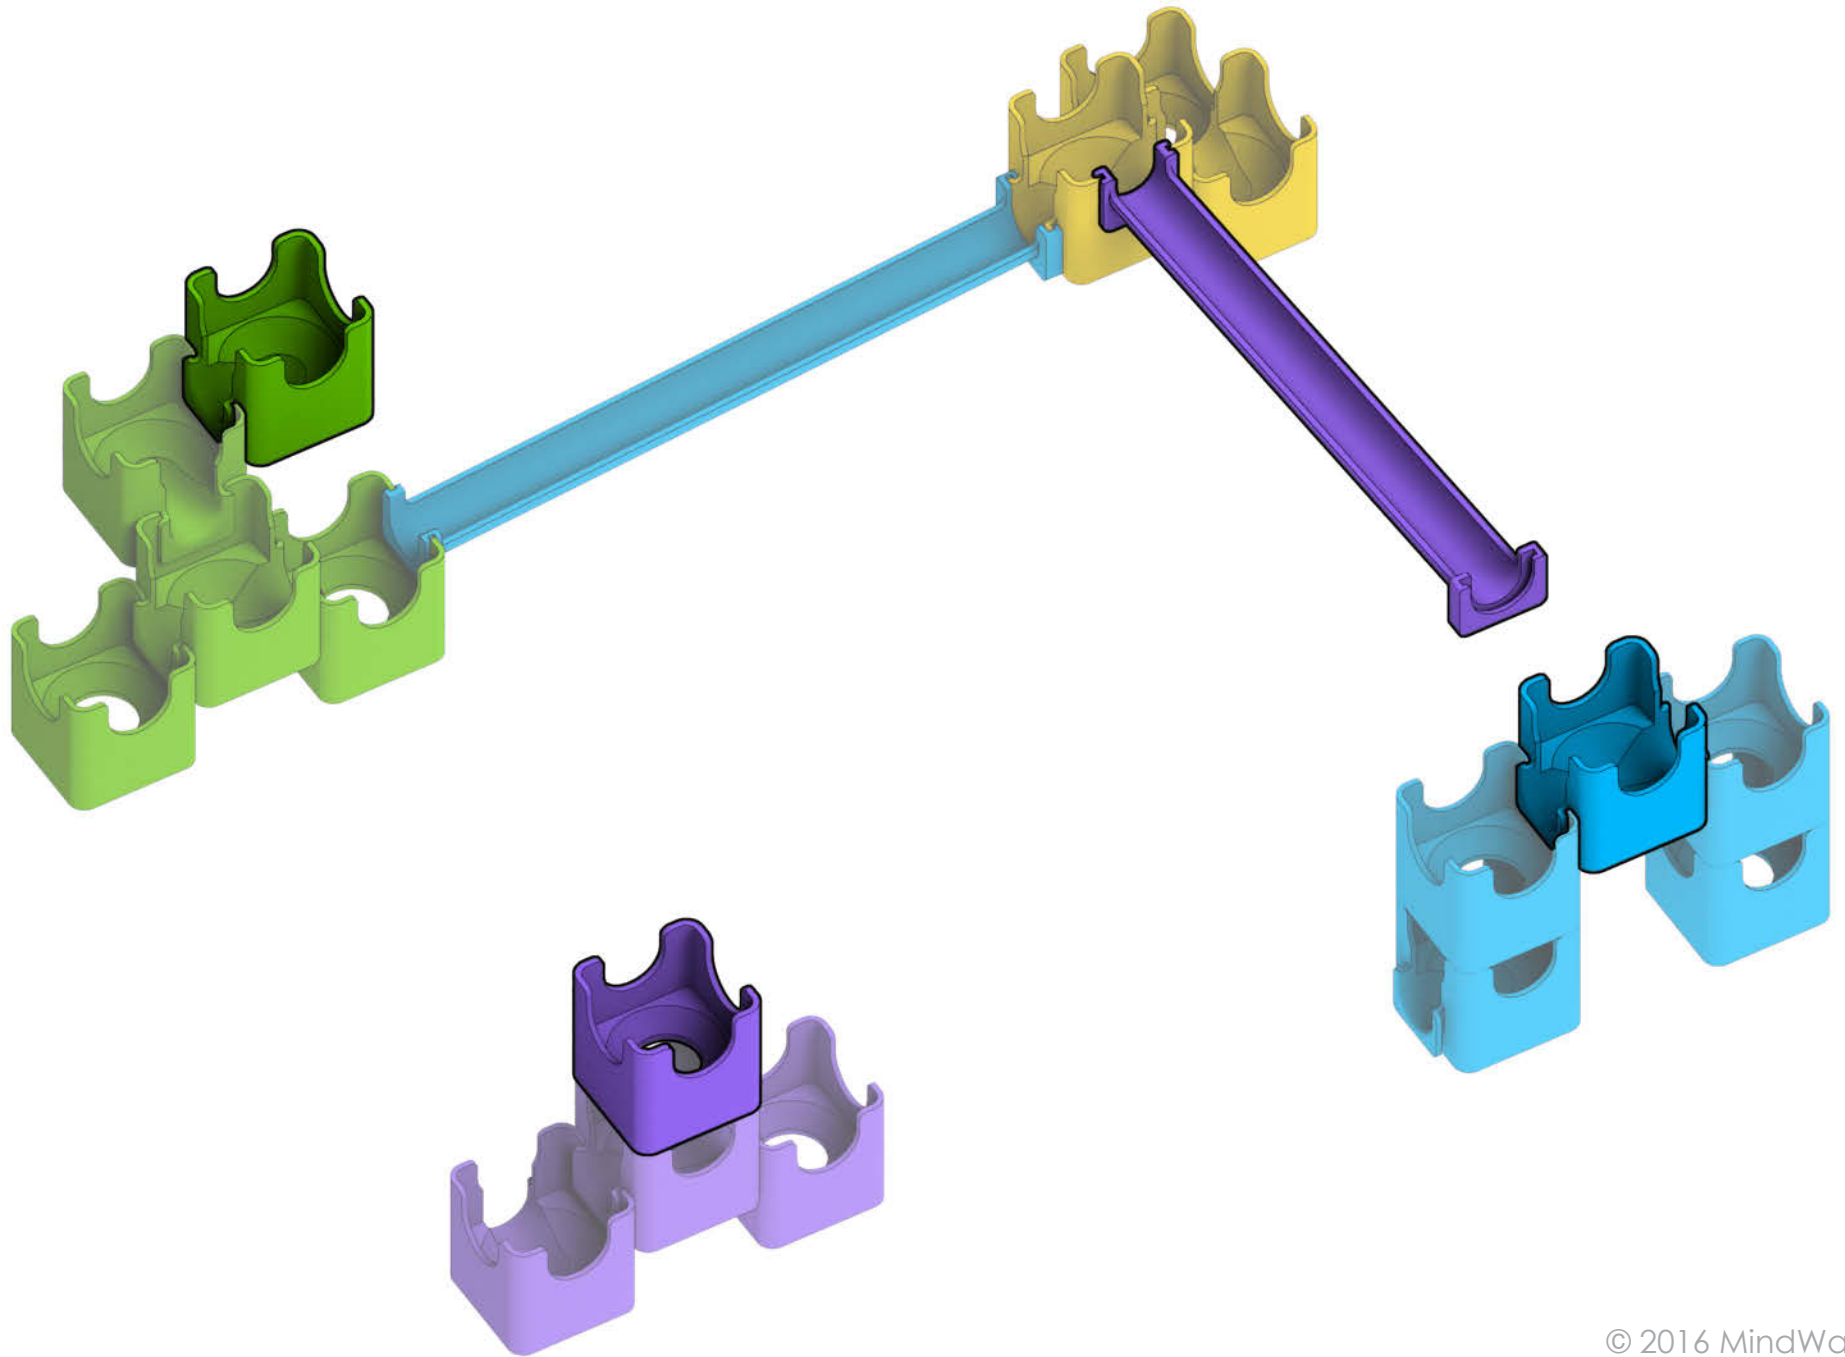

Q-BA-MAZE™ 2.0

The Next Generation Marble Maze

© 2016 MindWare®
2140 West County Road C
Roseville, MN 55113
Ph 800.274.6123

Set used:

Rails Creator Set

Colors used:

Blocks used:

11 single-exit

9 bottom-exit

7 double-exit

4 straight-away rails

4 Towers

⚠ **WARNING: CHOKING HAZARD—**
Toy contains marbles. Not for children under 3 yrs.

1

2

3

4

5

6

7

8

9

10

Find Q·BA·MAZE™ products and plans online