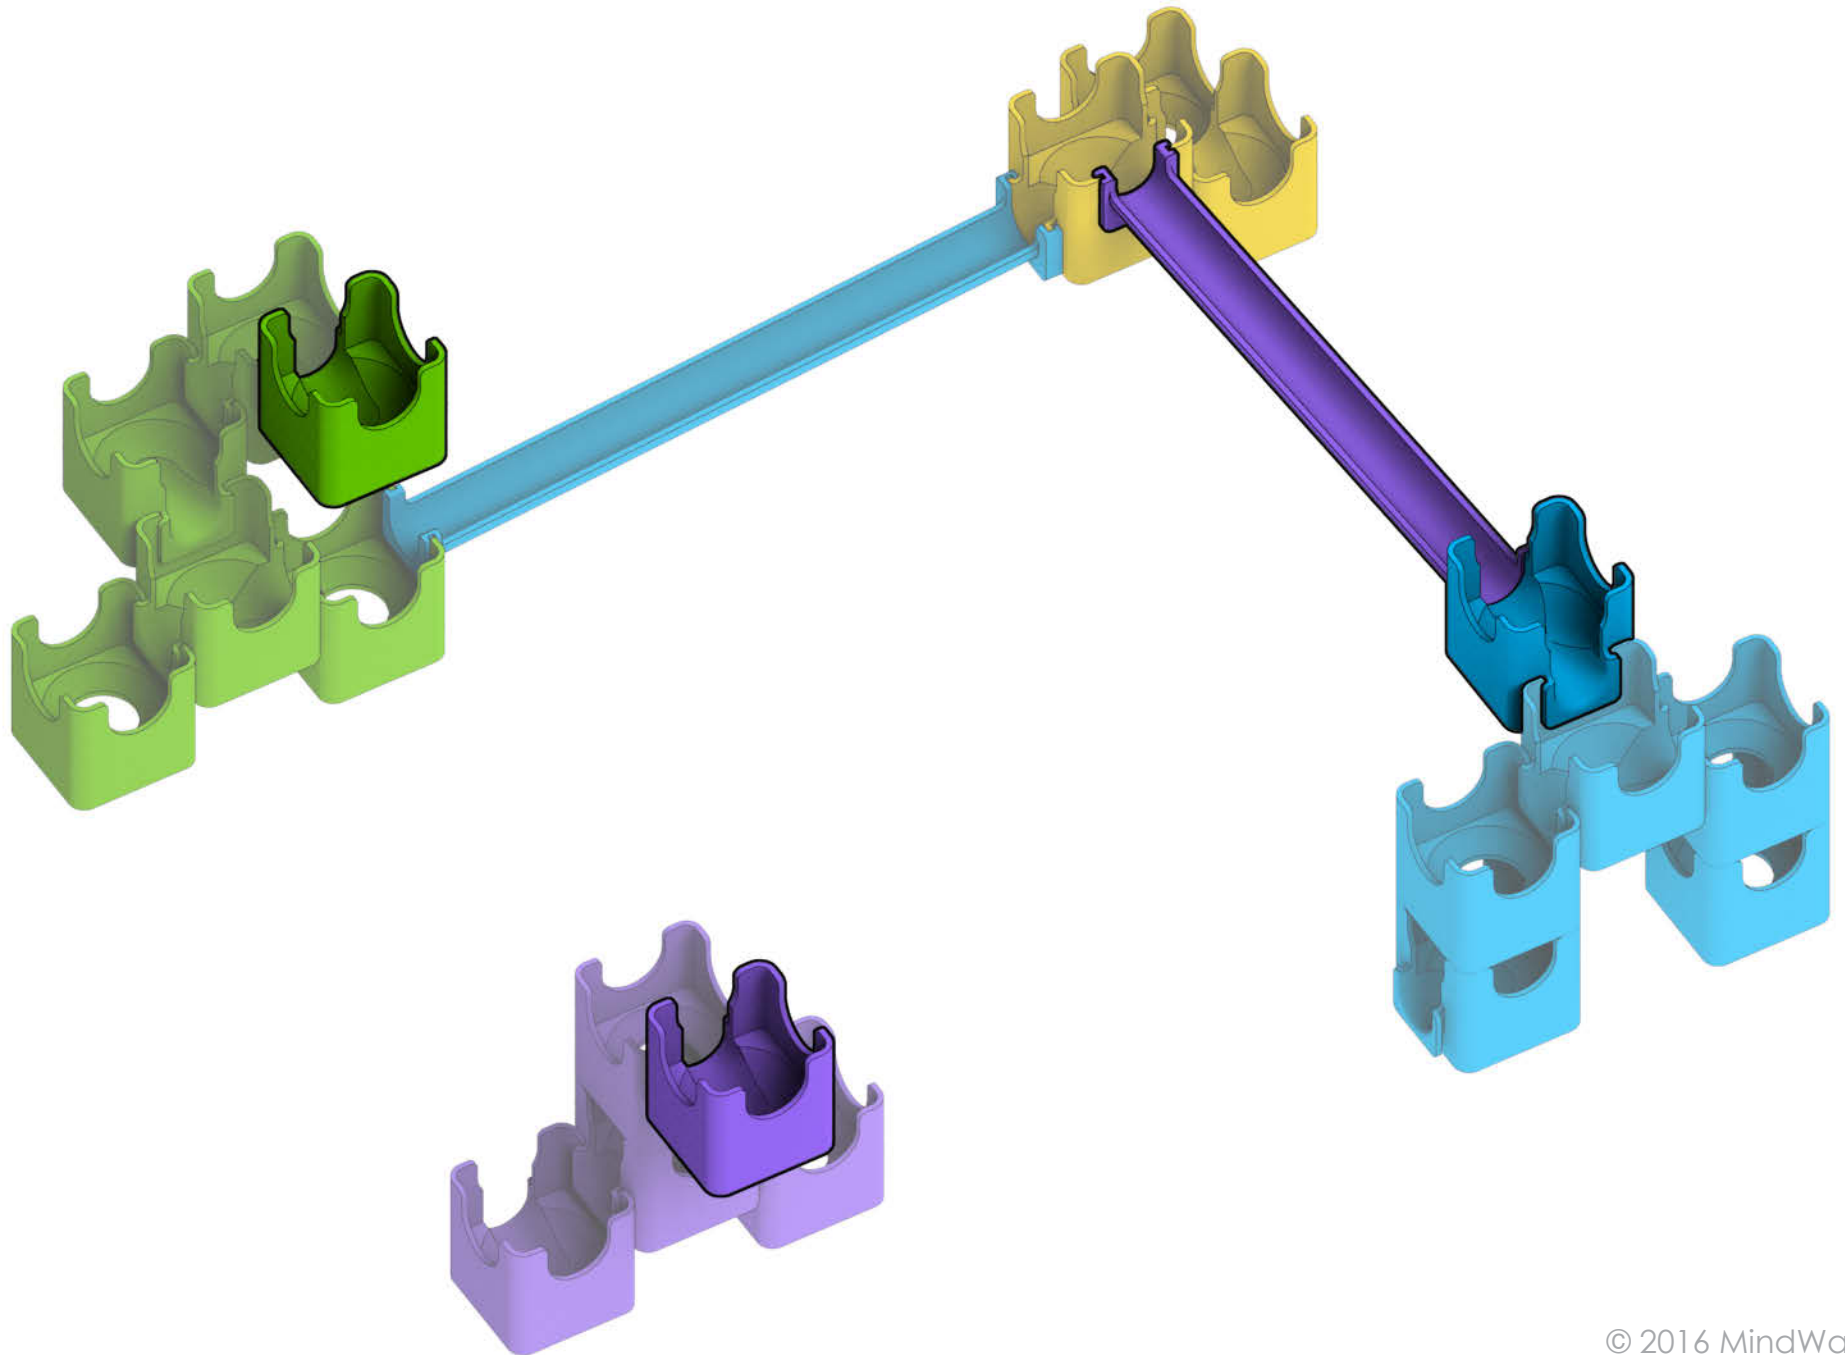

Q-BA-MAZE™ 2.0

The Next Generation Marble Maze

© 2016 MindWare®
2140 West County Road C
Roseville, MN 55113
Ph 800.274.6123

Set used:

Rails Creator Set

Colors used:

Blocks used:

11 single-exit

9 bottom-exit

7 double-exit

4 straight-away rails

4 Towers

⚠ **WARNING: CHOKING HAZARD—**
Toy contains marbles. Not for children under 3 yrs.

1

2

3

4

5

6

7

8

9

10

Find Q·BA·MAZE™ products and plans online