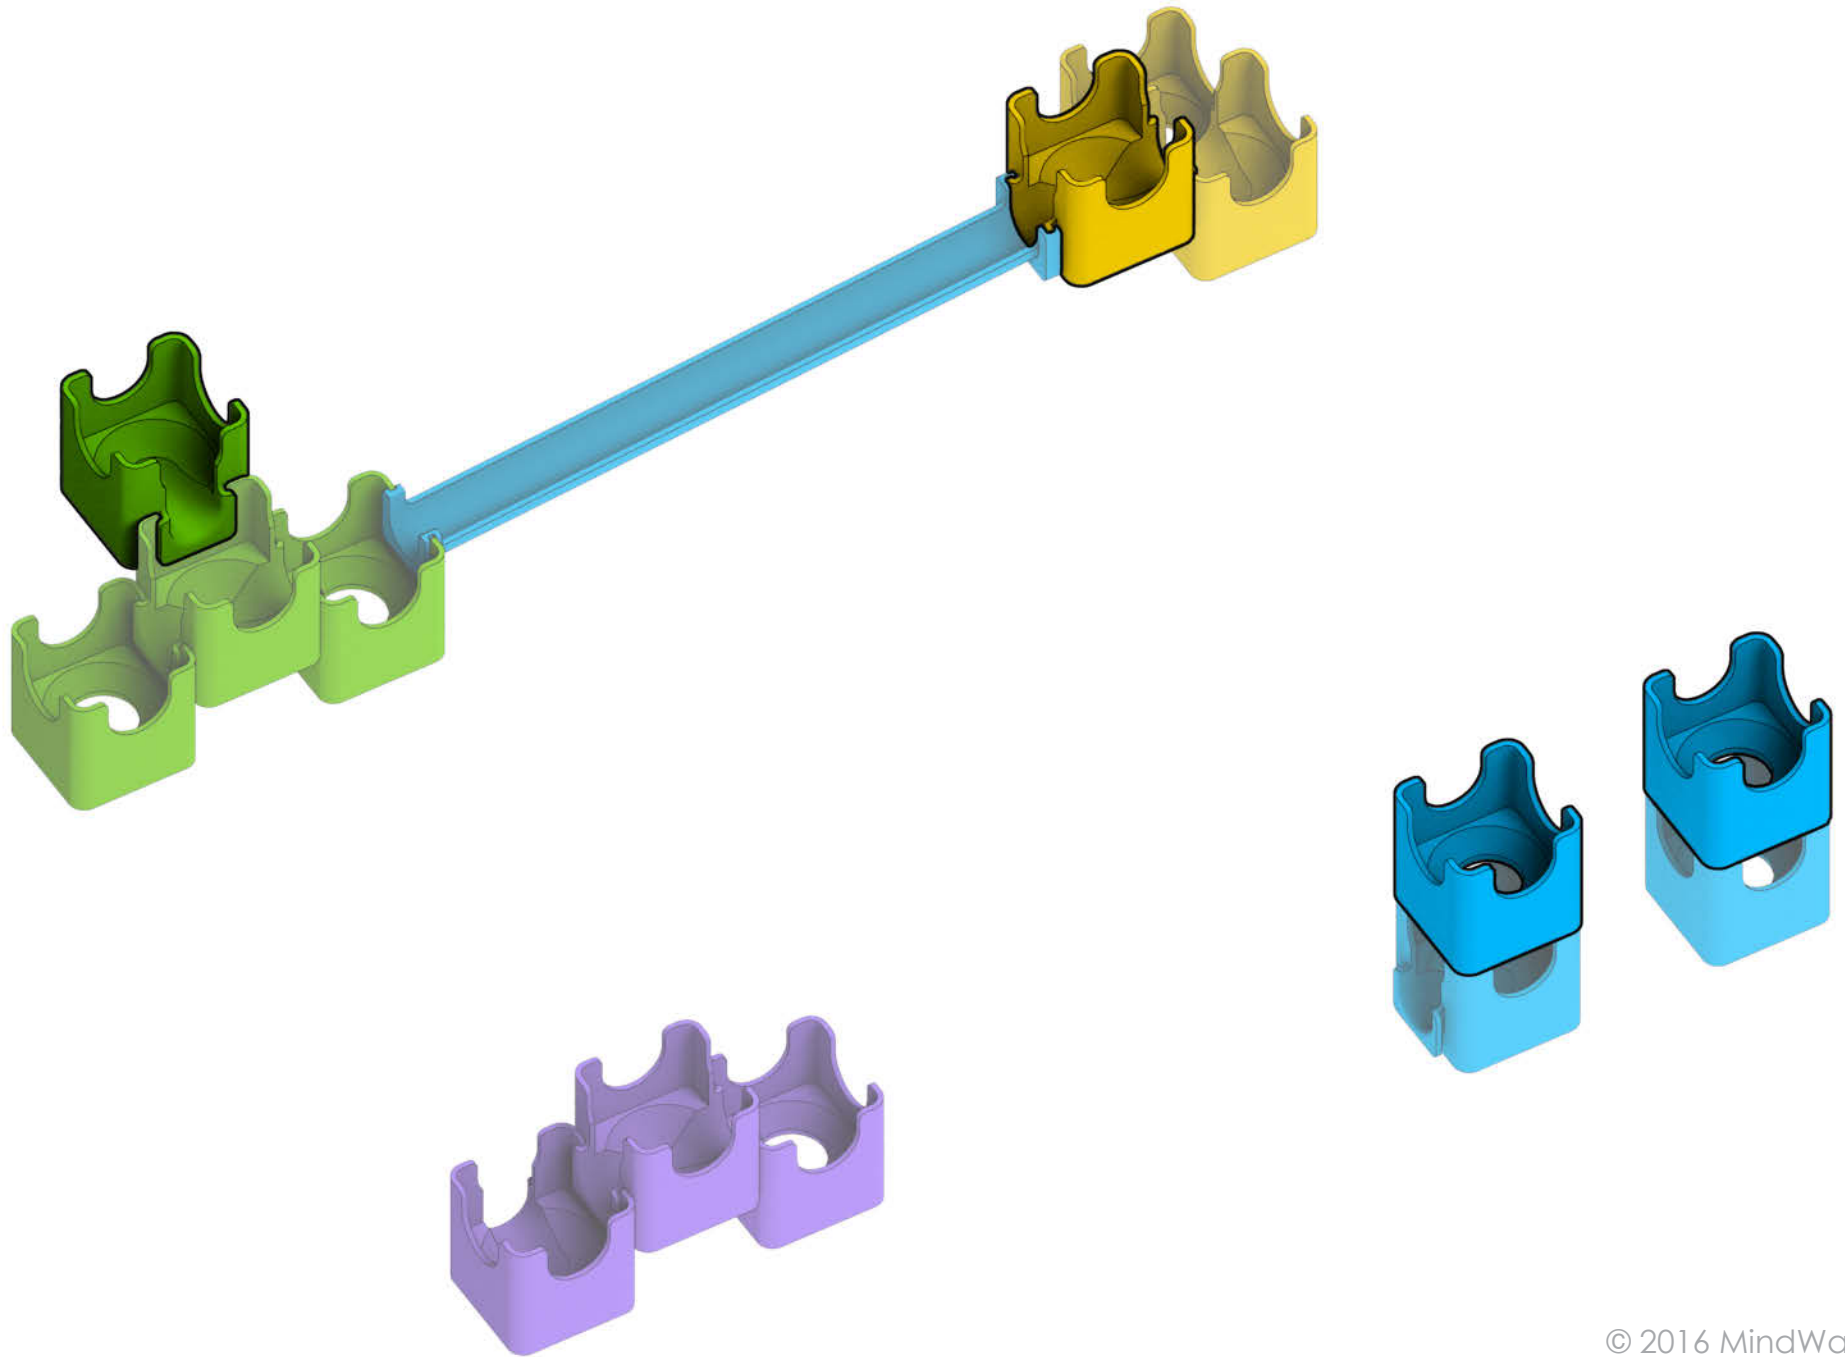

Q-BA-MAZE™ 2.0

The Next Generation Marble Maze

© 2016 MindWare®
2140 West County Road C
Roseville, MN 55113
Ph 800.274.6123

Set used:

Rails Creator Set

Colors used:

Blocks used:

11 single-exit

9 bottom-exit

7 double-exit

4 straight-away rails

4 Towers

⚠ **WARNING: CHOKING HAZARD—**
Toy contains marbles. Not for children under 3 yrs.

1

2

3

4

5

6

7

8

9

10

Find Q·BA·MAZE™ products and plans online