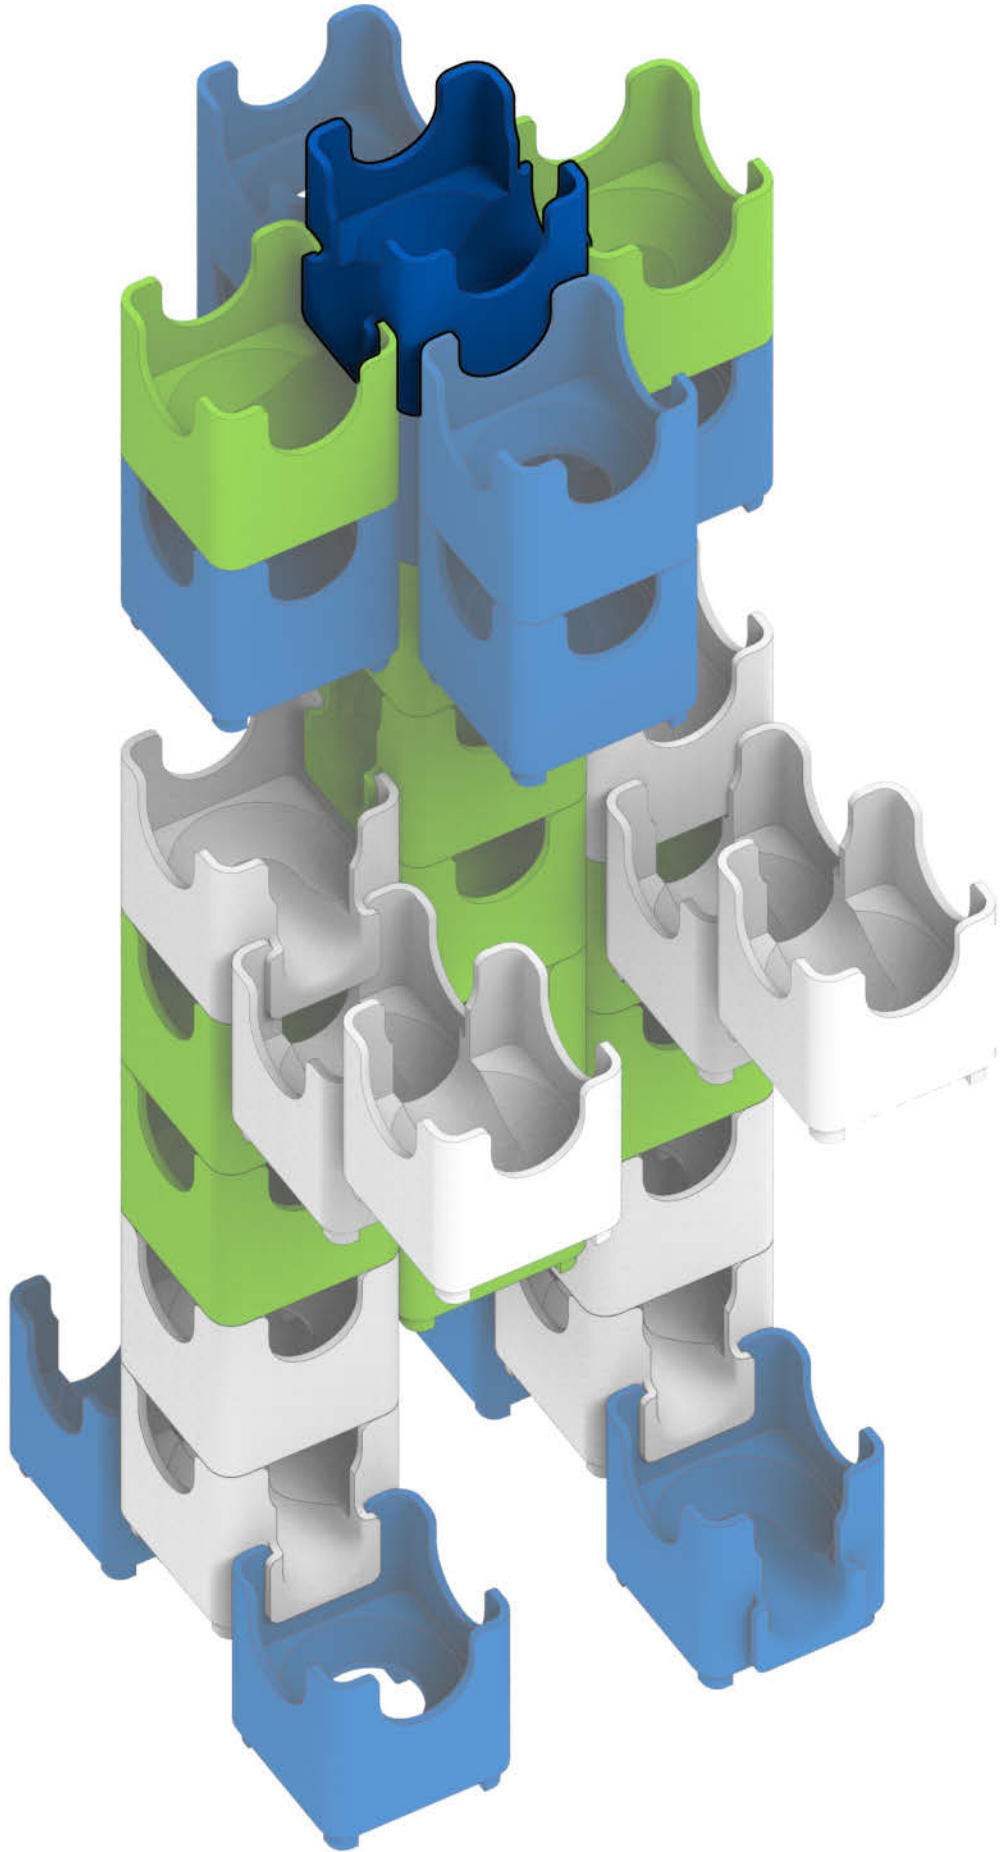

# Q-BA-MAZE™ 2.0

The Next Generation Marble Maze

Set used:

**Starter Set**  
**Cool Colors**

Colors used:

Blocks used:

6

7

10

13

14

15

Find Q-BA-MAZE™ products and plans online

**Q-BA-MAZE™**.com