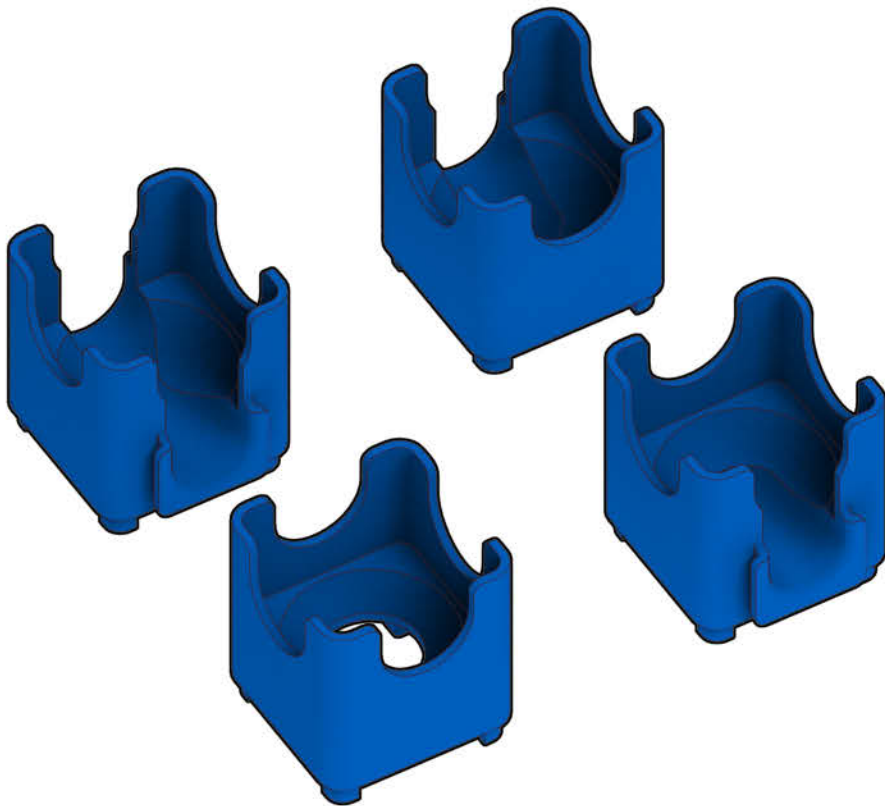

# Q-BA-MAZE™ 2.0

The Next Generation Marble Maze

Set used:

**Starter Set**  
**Cool Colors**

Colors used:

Blocks used:

## T-Rex

 **WARNING: CHOKING HAZARD—**  
Toy contains marbles. Not for children under 3 yrs.

© 2016 MindWare®  
2140 West County Road C  
Roseville, MN 55113  
Ph 800.274.6123

1

2

3

4

5