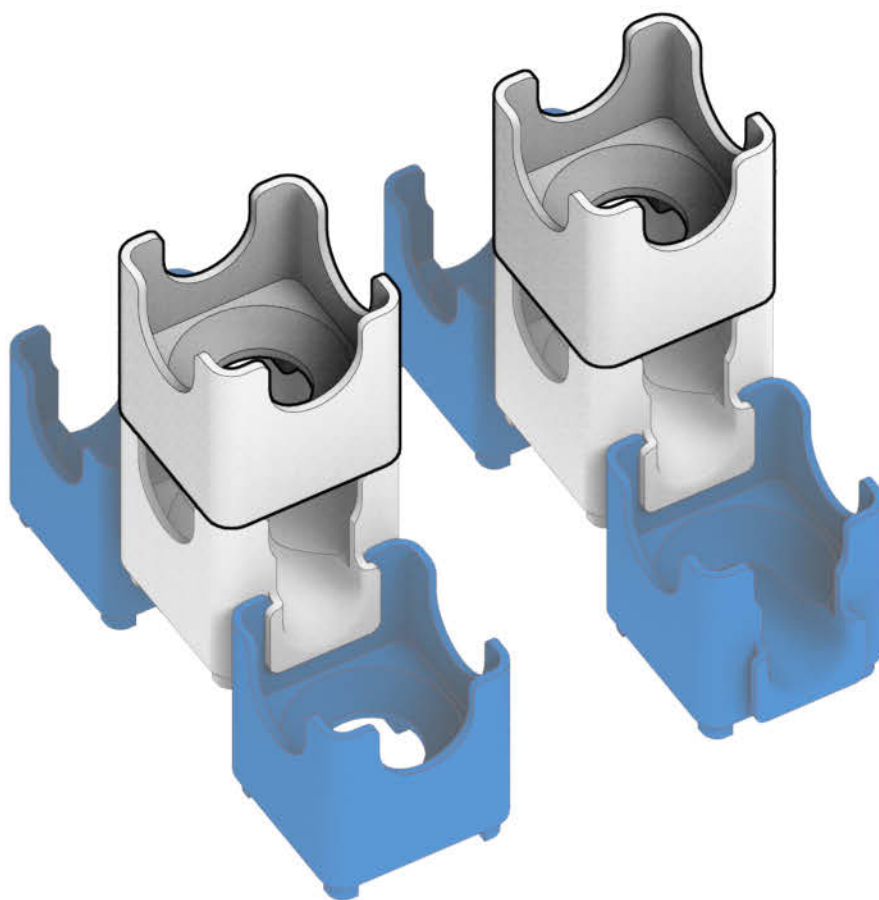

## T-Rex

 **WARNING: CHOKING HAZARD—**  
Toy contains marbles. Not for children under 3 yrs.

© 2016 MindWare®  
2140 West County Road C  
Roseville, MN 55113  
Ph 800.274.6123

1

2

3

4

5