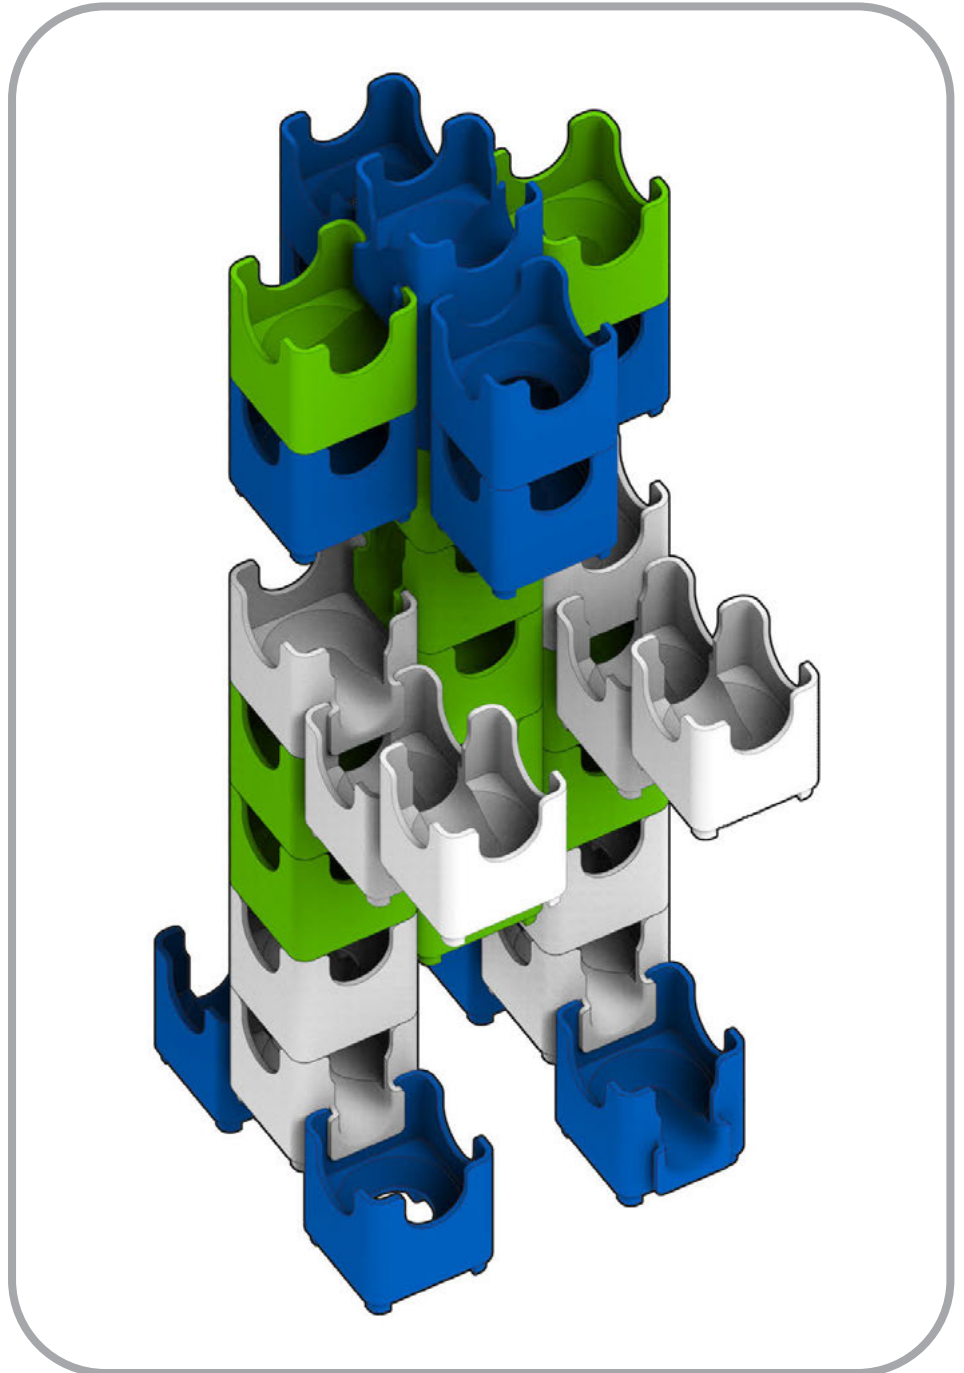

# Q-BA-MAZE™ 2.0

The Next Generation Marble Maze

Set used:

**Starter Set**  
**Cool Colors**

Colors used:

Blocks used:

## T-Rex

 **WARNING: CHOKING HAZARD—**  
Toy contains marbles. Not for children under 3 yrs.

© 2016 MindWare®  
2140 West County Road C  
Roseville, MN 55113  
Ph 800.274.6123

1

2

3

4

5