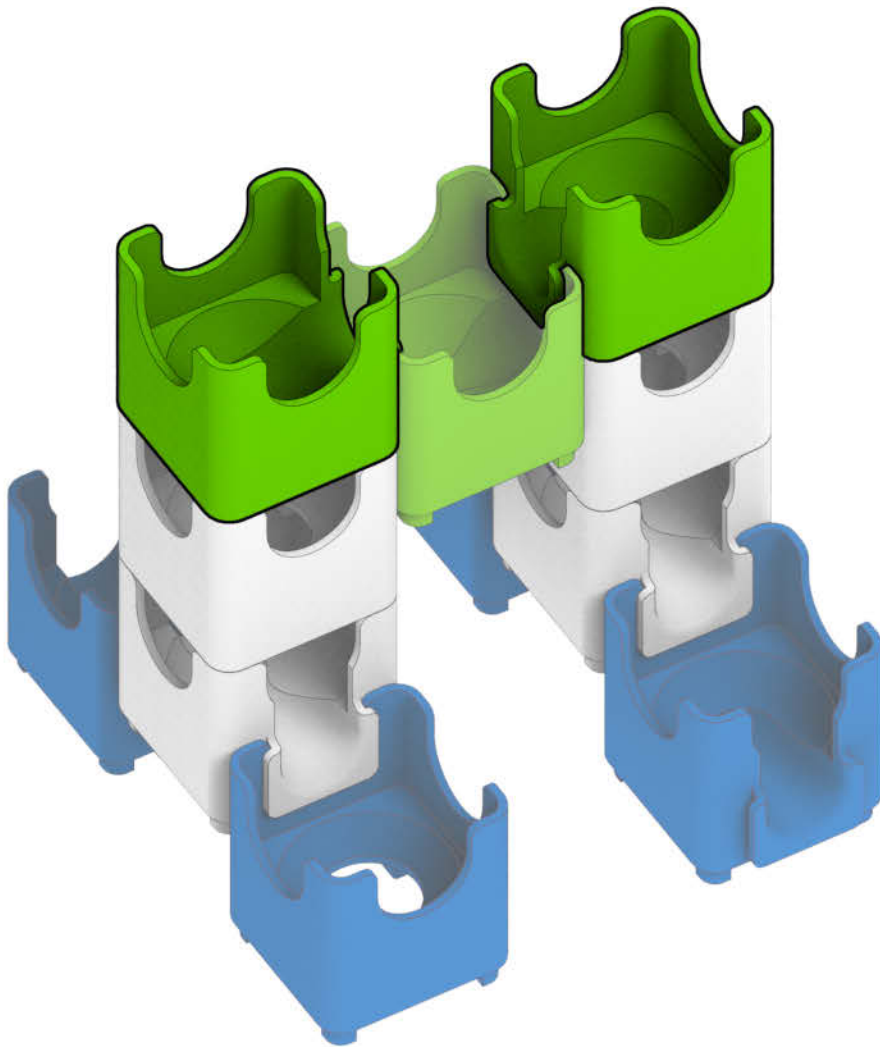

## T-Rex

 **WARNING: CHOKING HAZARD—**  
Toy contains marbles. Not for children under 3 yrs.

© 2016 MindWare®  
2140 West County Road C  
Roseville, MN 55113  
Ph 800.274.6123

1

2

3

4

5