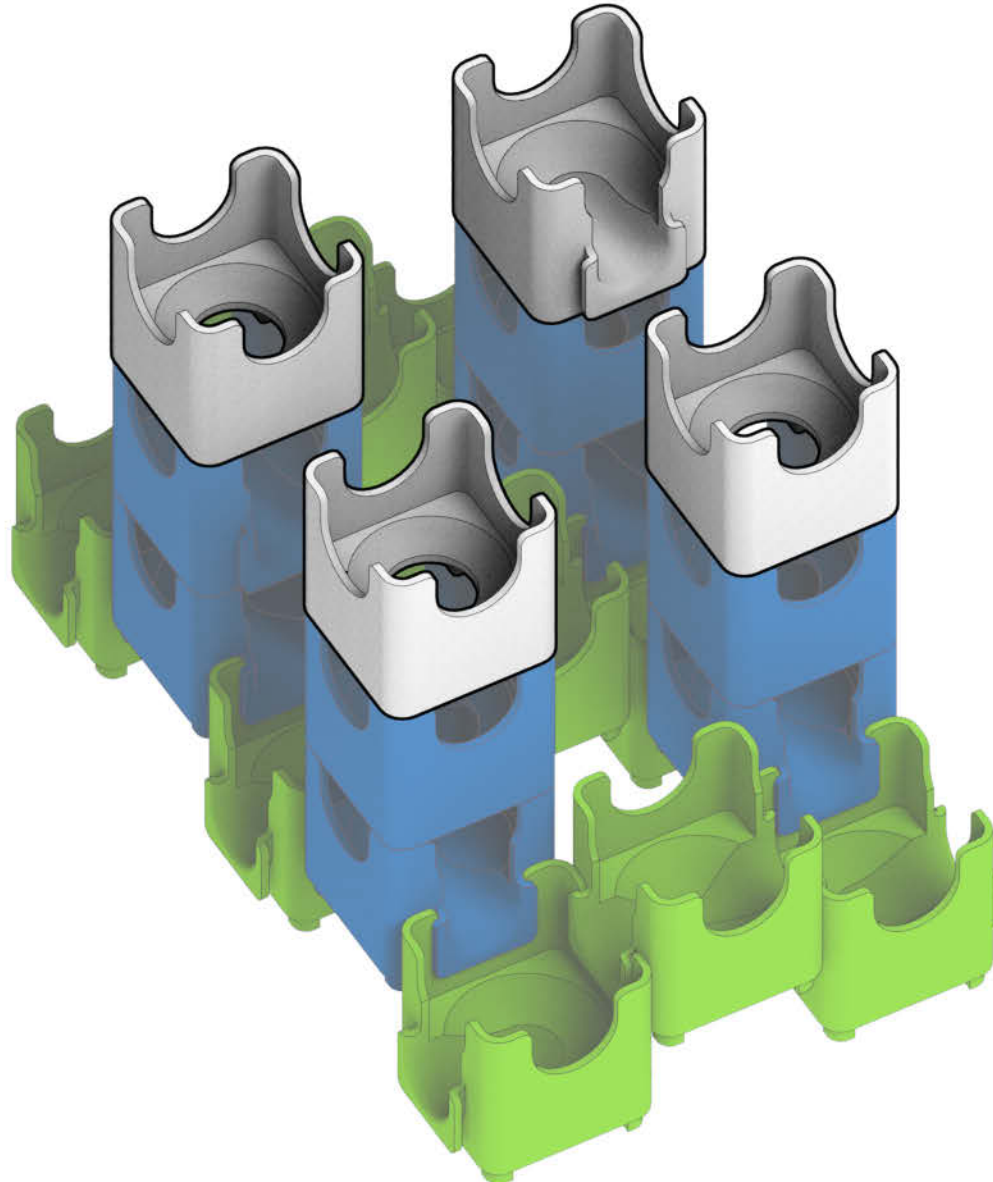

## Starter Set Cool Colors

Colors used:

Blocks used:

⚠ **WARNING: CHOKING HAZARD—**  
Toy contains marbles. Not for children under 3 yrs.

## Moose

1

2

3

4

5

6

7