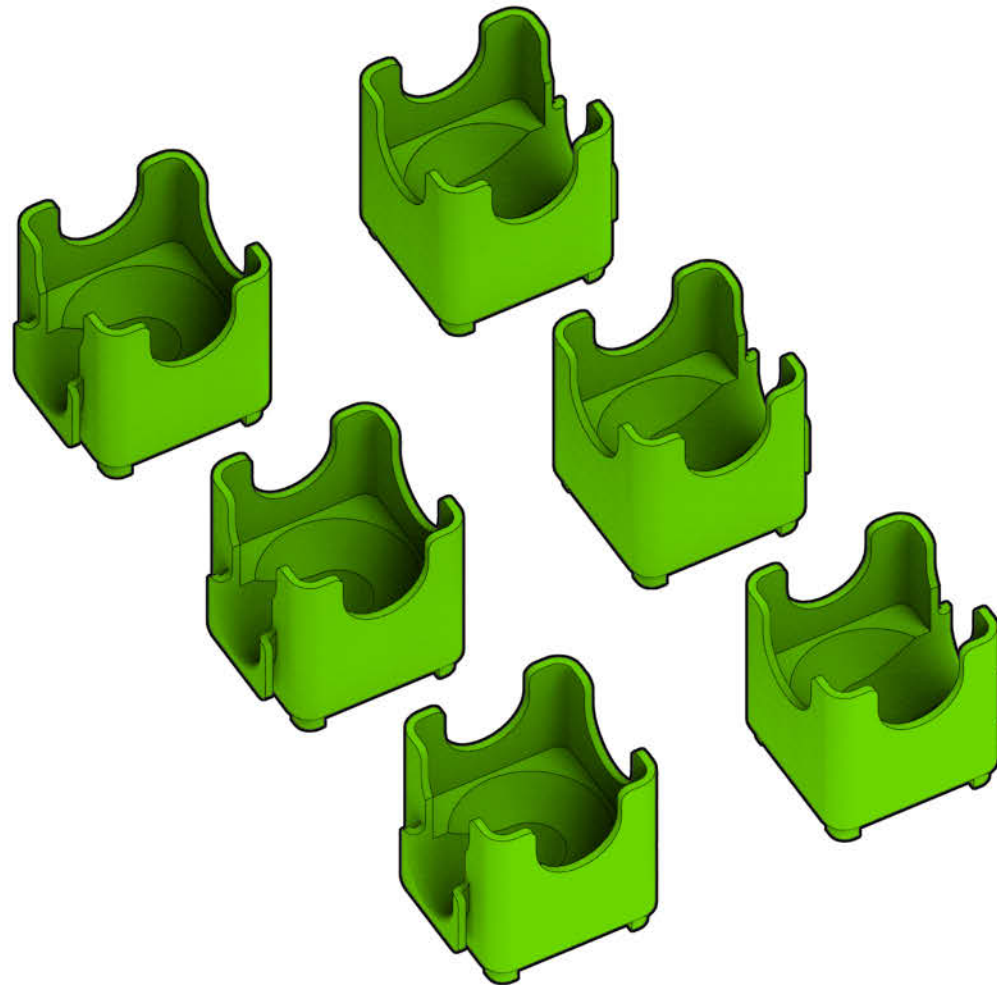

## Starter Set Cool Colors

Colors used:

Blocks used:

⚠ **WARNING: CHOKING HAZARD—**  
Toy contains marbles. Not for children under 3 yrs.

## Moose

1

2

3

4

5

6

7