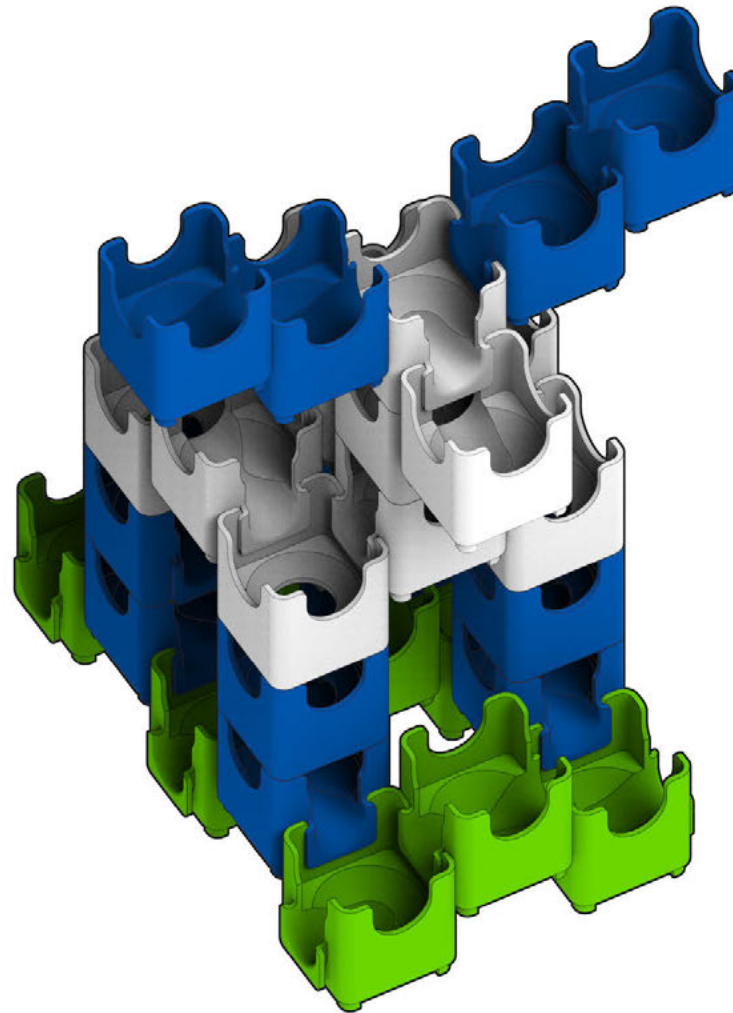

# Q-BA-MAZE™ 2.0

The Next Generation Marble Maze

© 2016 MindWare®  
2140 West County Road C  
Roseville, MN 55113  
Ph 800.274.6123

Set used:

## Starter Set Cool Colors

Colors used:

Blocks used:

⚠ **WARNING: CHOKING HAZARD—**  
Toy contains marbles. Not for children under 3 yrs.

## Moose

1

2

3

4

5

6

7