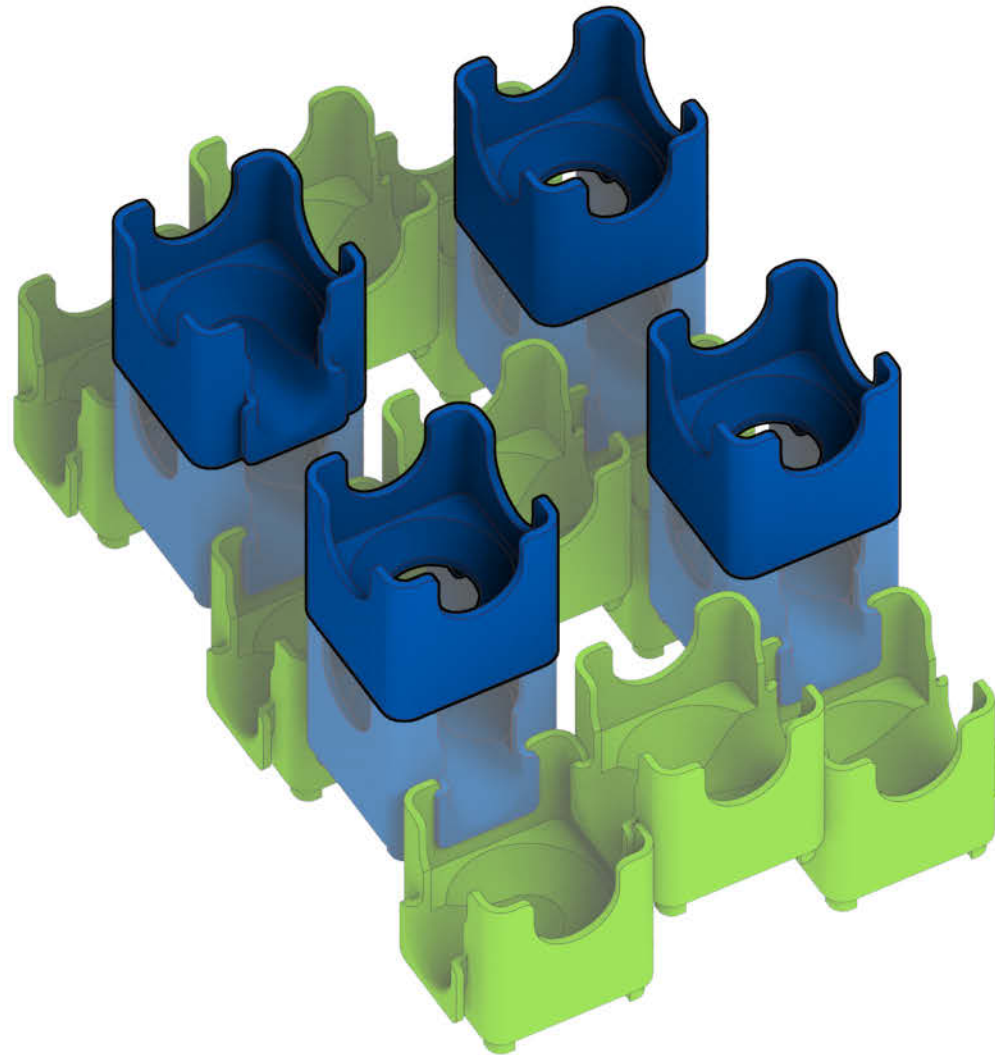

## Starter Set Cool Colors

Colors used:

Blocks used:

⚠ **WARNING: CHOKING HAZARD—**  
Toy contains marbles. Not for children under 3 yrs.

## Moose

1

2

3

4

5

6

7