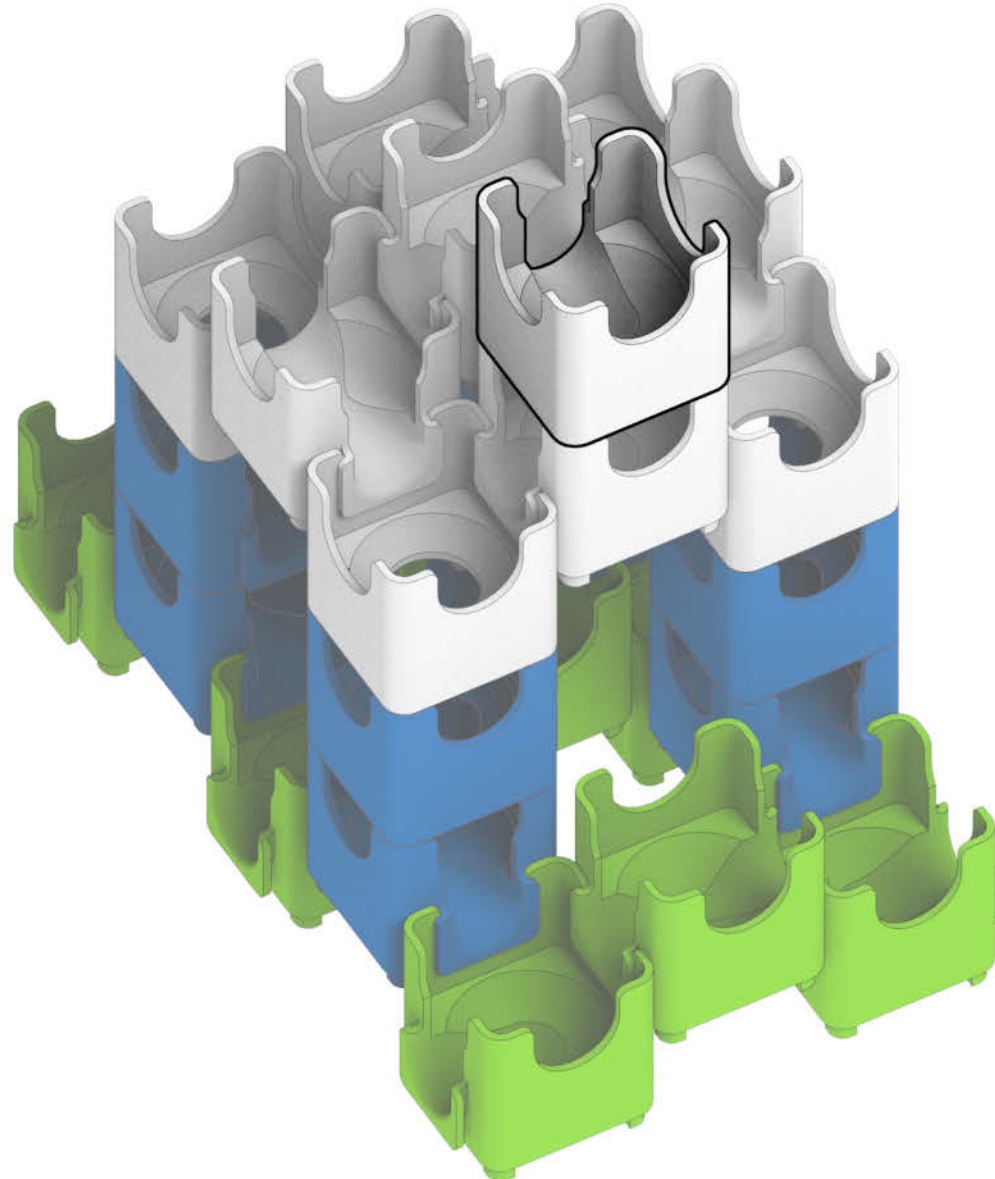

## Starter Set Cool Colors

Colors used:

Blocks used:

⚠ **WARNING: CHOKING HAZARD—**  
Toy contains marbles. Not for children under 3 yrs.

## Moose

1

2

3

4

5

6

7