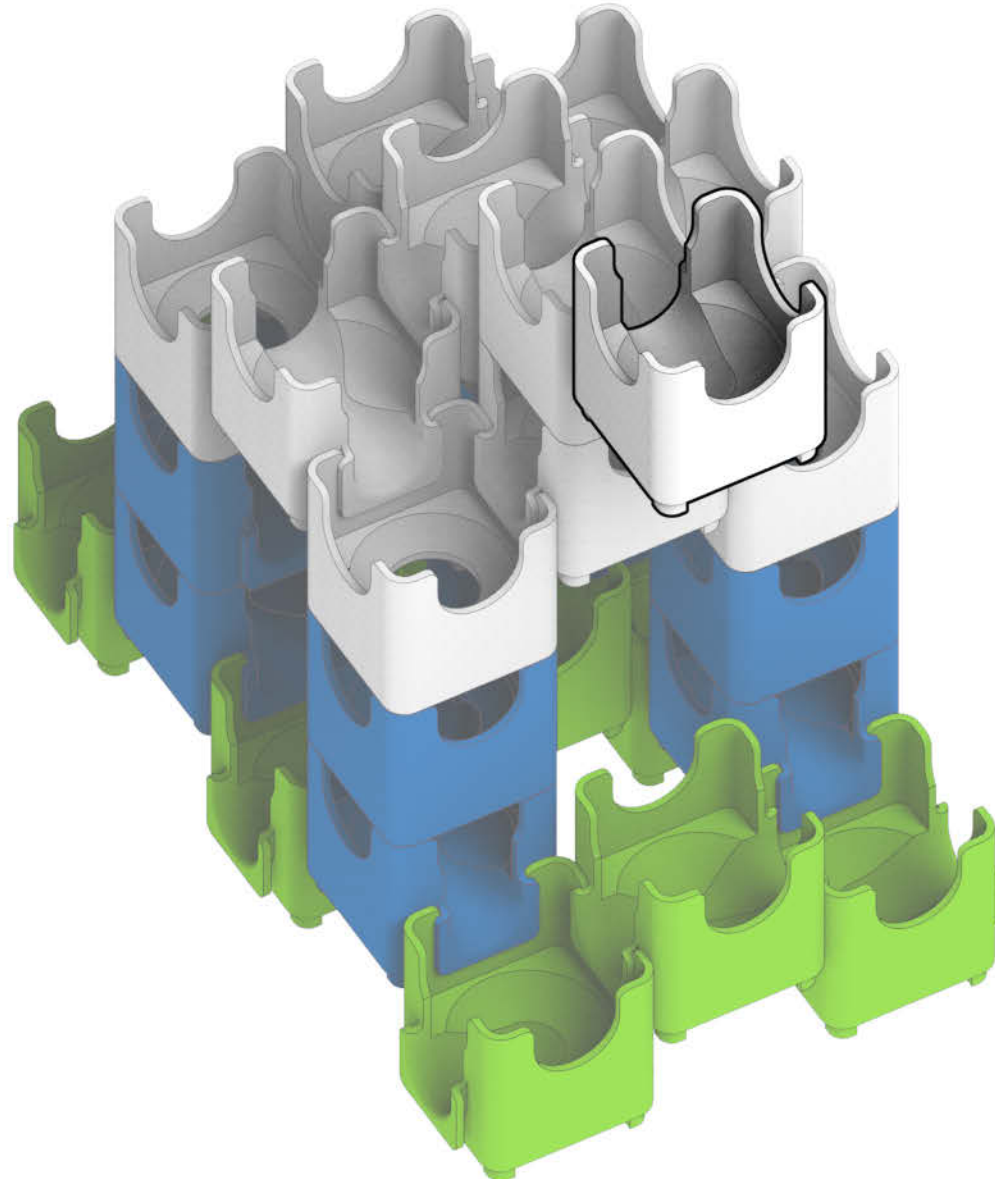

## Starter Set Cool Colors

Colors used:

Blocks used:

⚠ **WARNING: CHOKING HAZARD—**  
Toy contains marbles. Not for children under 3 yrs.

## Moose

1

2

3

4

5

6

7