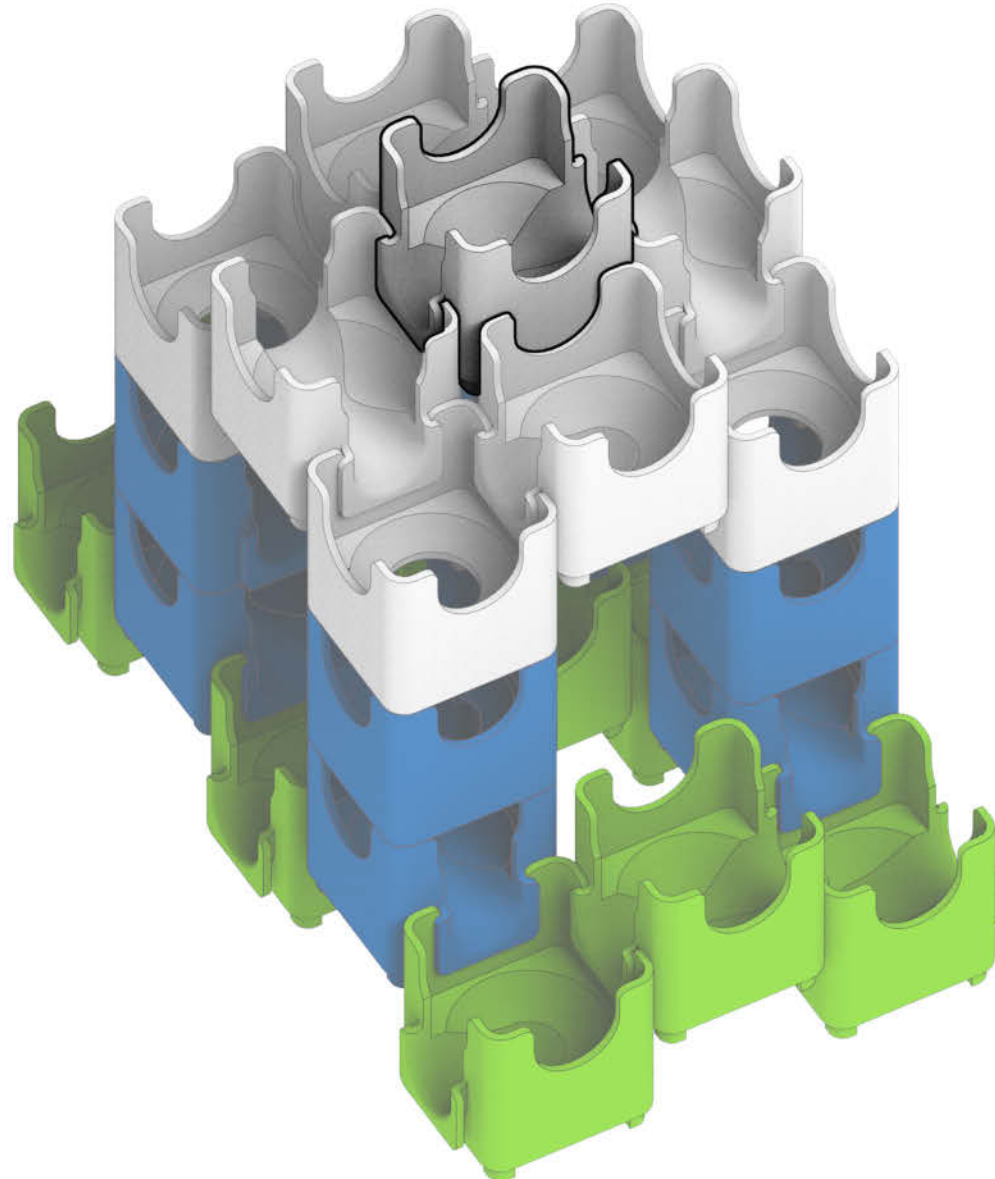

## Starter Set Cool Colors

Colors used:

Blocks used:

⚠ **WARNING: CHOKING HAZARD—**  
Toy contains marbles. Not for children under 3 yrs.

## Moose

1

2

3

4

5

6

7