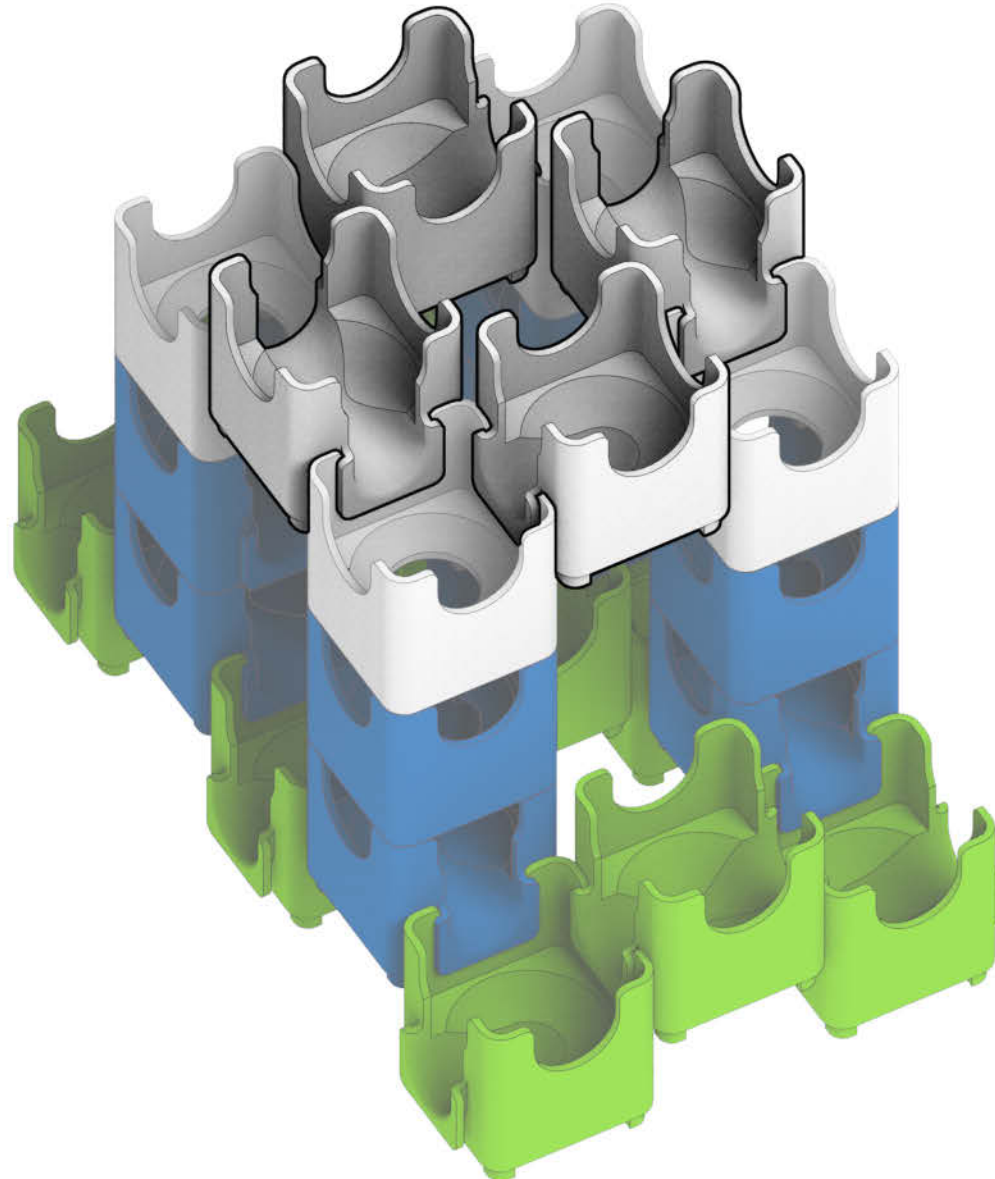

## Starter Set Cool Colors

Colors used:

Blocks used:

⚠ **WARNING: CHOKING HAZARD—**  
Toy contains marbles. Not for children under 3 yrs.

## Moose

1

2

3

4

5

6

7