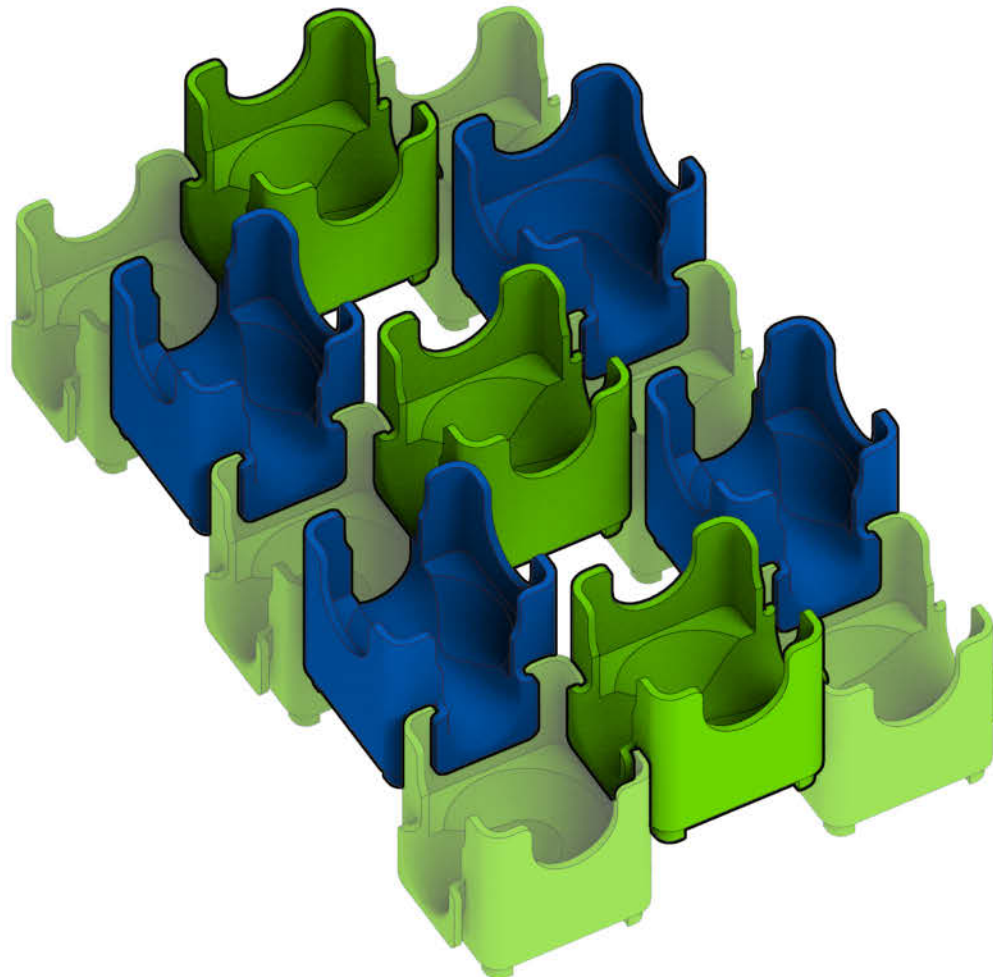

## Starter Set Cool Colors

Colors used:

Blocks used:

⚠ **WARNING: CHOKING HAZARD—**  
Toy contains marbles. Not for children under 3 yrs.

## Moose

1

2

3

4

5

6

7