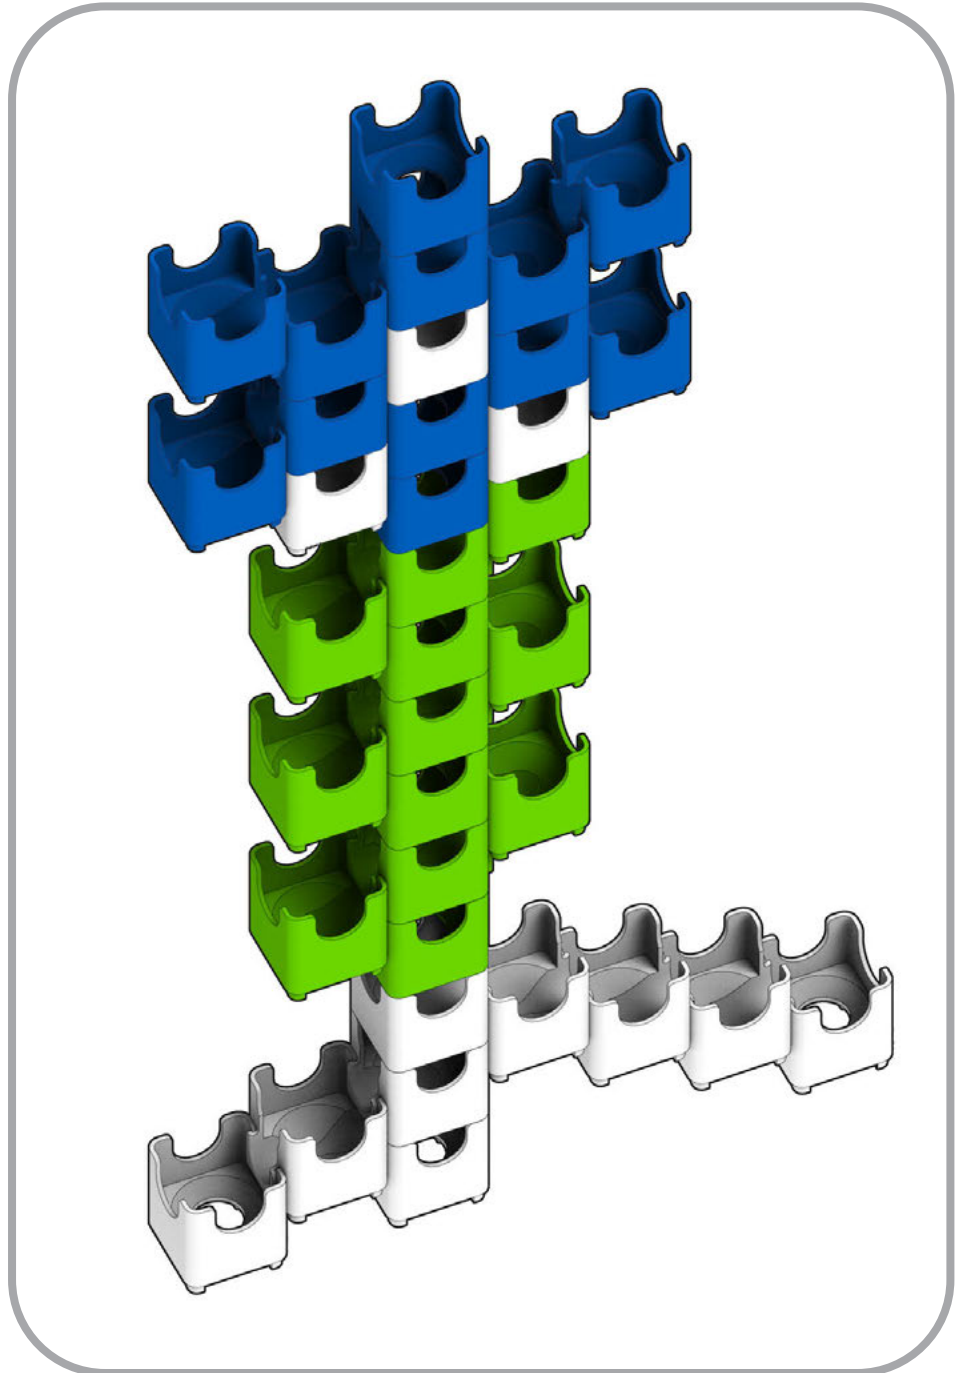

Q-BA-MAZE™ 2.0

The Next Generation Marble Maze

Set used:

Starter Set
Cool Colors

Colors used:

Blocks used:

Flower

 **WARNING: CHOKING HAZARD—**
Toy contains marbles. Not for children under 3 yrs.