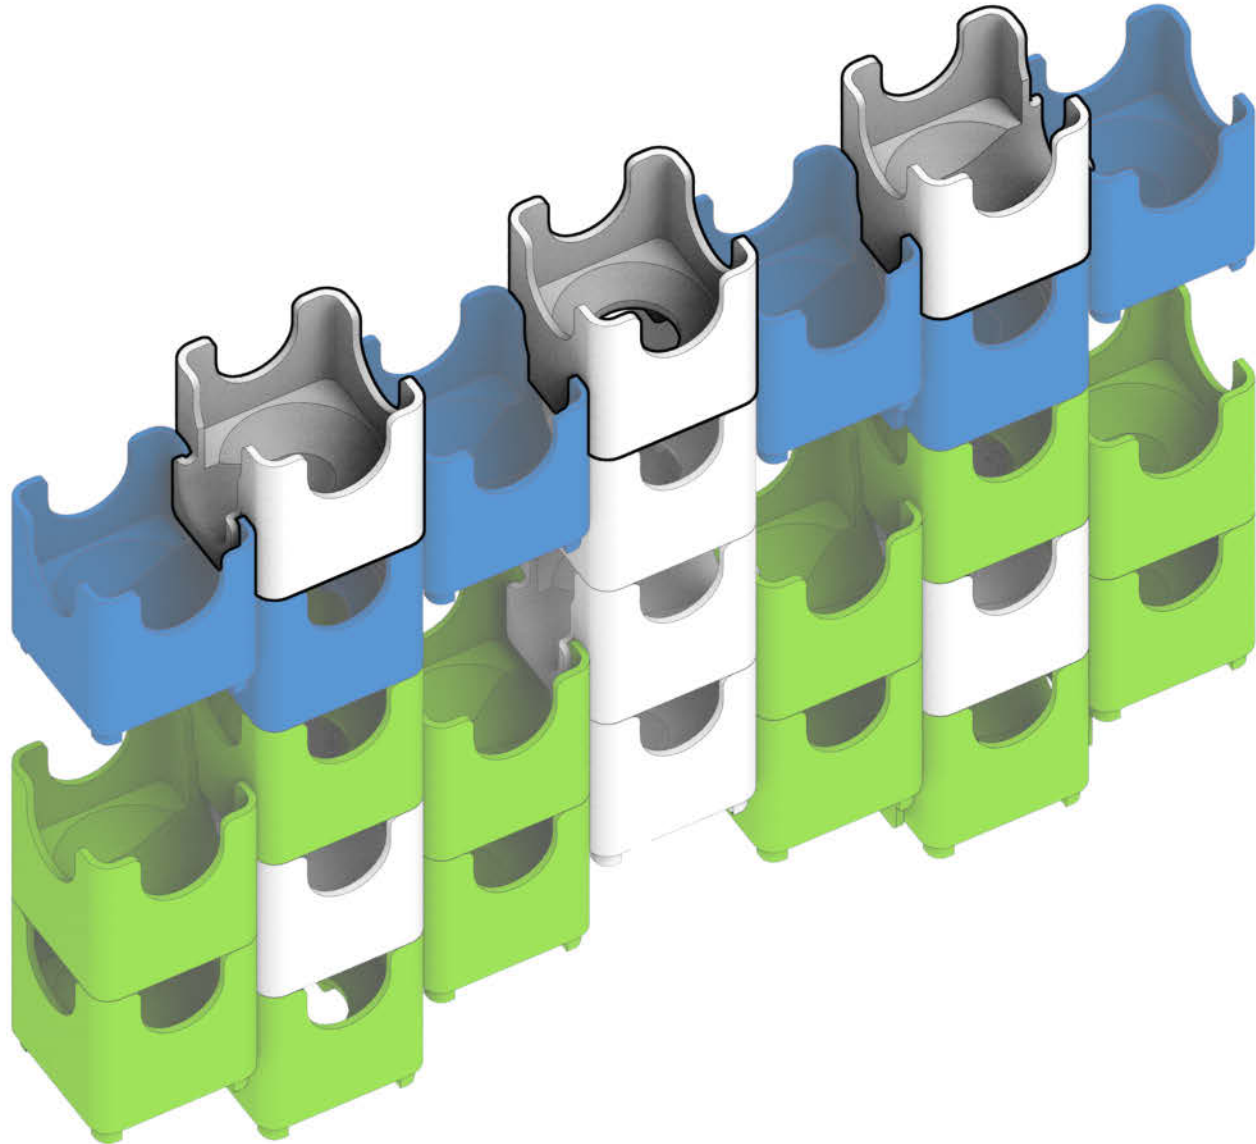

Q-BA-MAZE™ 2.0

The Next Generation Marble Maze

© 2016 MindWare®
2140 West County Road C
Roseville, MN 55113
Ph 800.274.6123

Set used:

Starter Set
Cool Colors

Colors used:

Blocks used:

⚠ **WARNING: CHOKING HAZARD—**
Toy contains marbles. Not for children under 3 yrs.

Butterfl

1

2

3

4

5

6

7