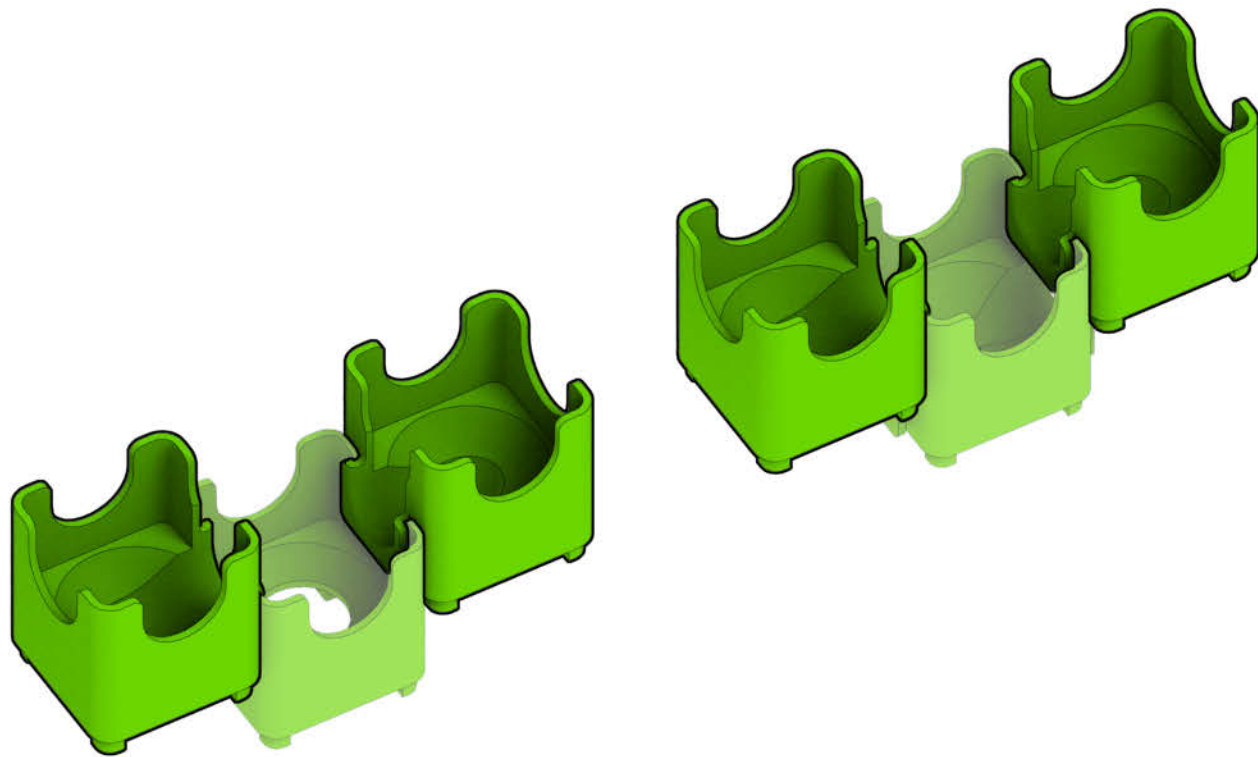

Q-BA-MAZE™ 2.0

The Next Generation Marble Maze

© 2016 MindWare®
2140 West County Road C
Roseville, MN 55113
Ph 800.274.6123

Set used:

Starter Set
Cool Colors

Colors used:

Blocks used:

⚠ **WARNING: CHOKING HAZARD—**
Toy contains marbles. Not for children under 3 yrs.

Butterfl

1

2

3

4

5

6

7