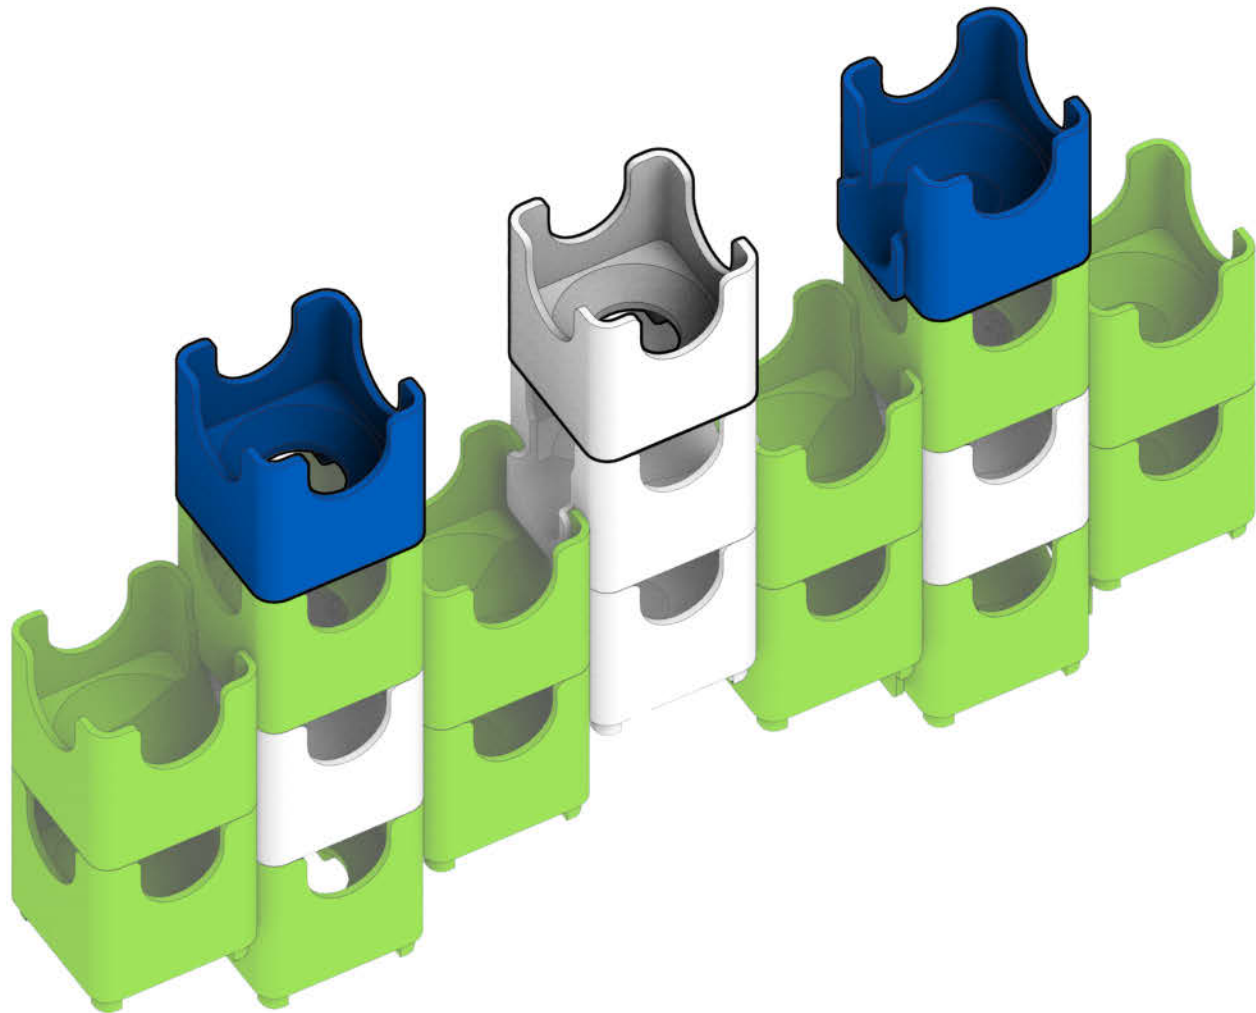

Q-BA-MAZE™ 2.0

The Next Generation Marble Maze

© 2016 MindWare®
2140 West County Road C
Roseville, MN 55113
Ph 800.274.6123

Set used:

Starter Set
Cool Colors

Colors used:

Blocks used:

⚠ **WARNING: CHOKING HAZARD—**
Toy contains marbles. Not for children under 3 yrs.

Butterfl

1

2

3

4

5

6

7