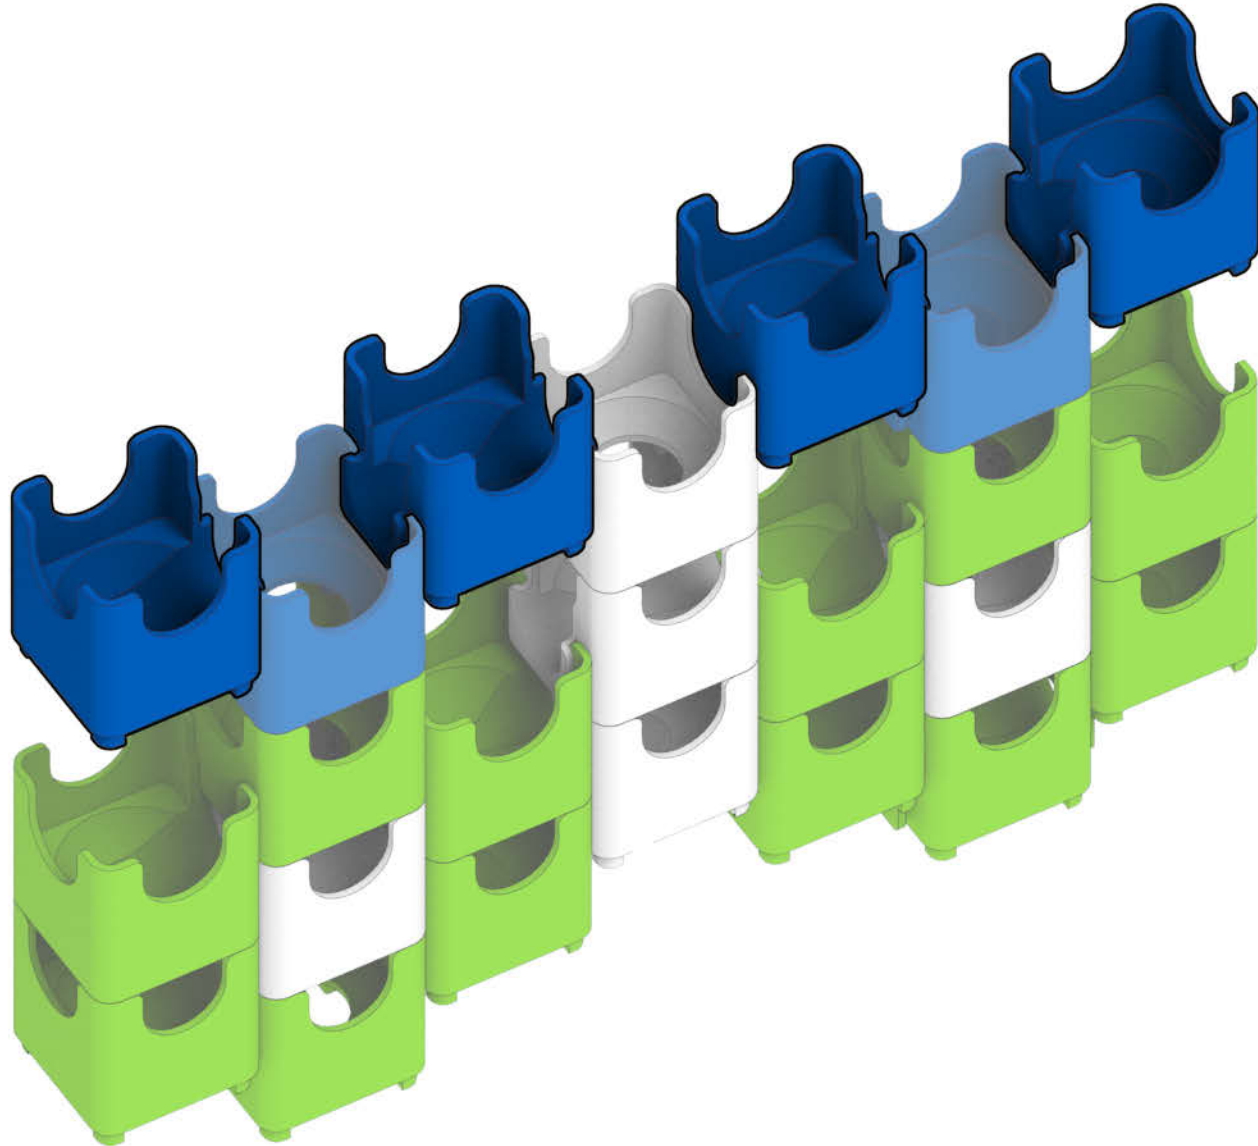

Q-BA-MAZE™ 2.0

The Next Generation Marble Maze

© 2016 MindWare®
2140 West County Road C
Roseville, MN 55113
Ph 800.274.6123

Set used:

Starter Set
Cool Colors

Colors used:

Blocks used:

⚠ **WARNING: CHOKING HAZARD—**
Toy contains marbles. Not for children under 3 yrs.

Butterfl

1

2

3

4

5

6

7