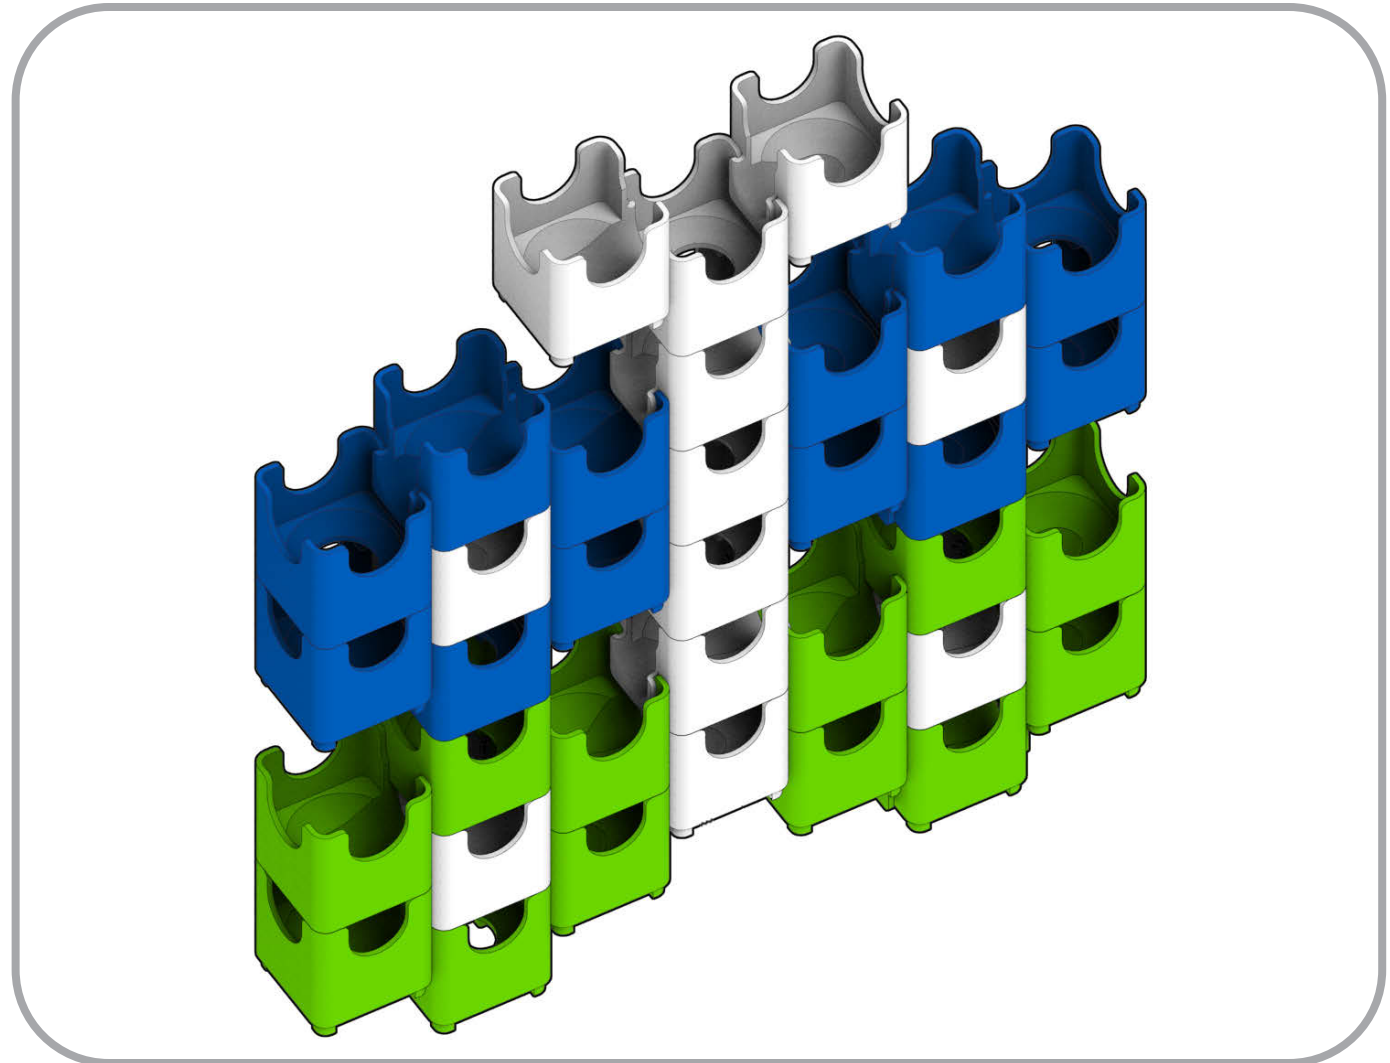

Q-BA-MAZE™ 2.0

The Next Generation Marble Maze

© 2016 MindWare®
2140 West County Road C
Roseville, MN 55113
Ph 800.274.6123

Set used:

Starter Set
Cool Colors

Colors used:

Blocks used:

⚠ **WARNING: CHOKING HAZARD—**
Toy contains marbles. Not for children under 3 yrs.

Butterfl

1

2

3

4

5

6

7