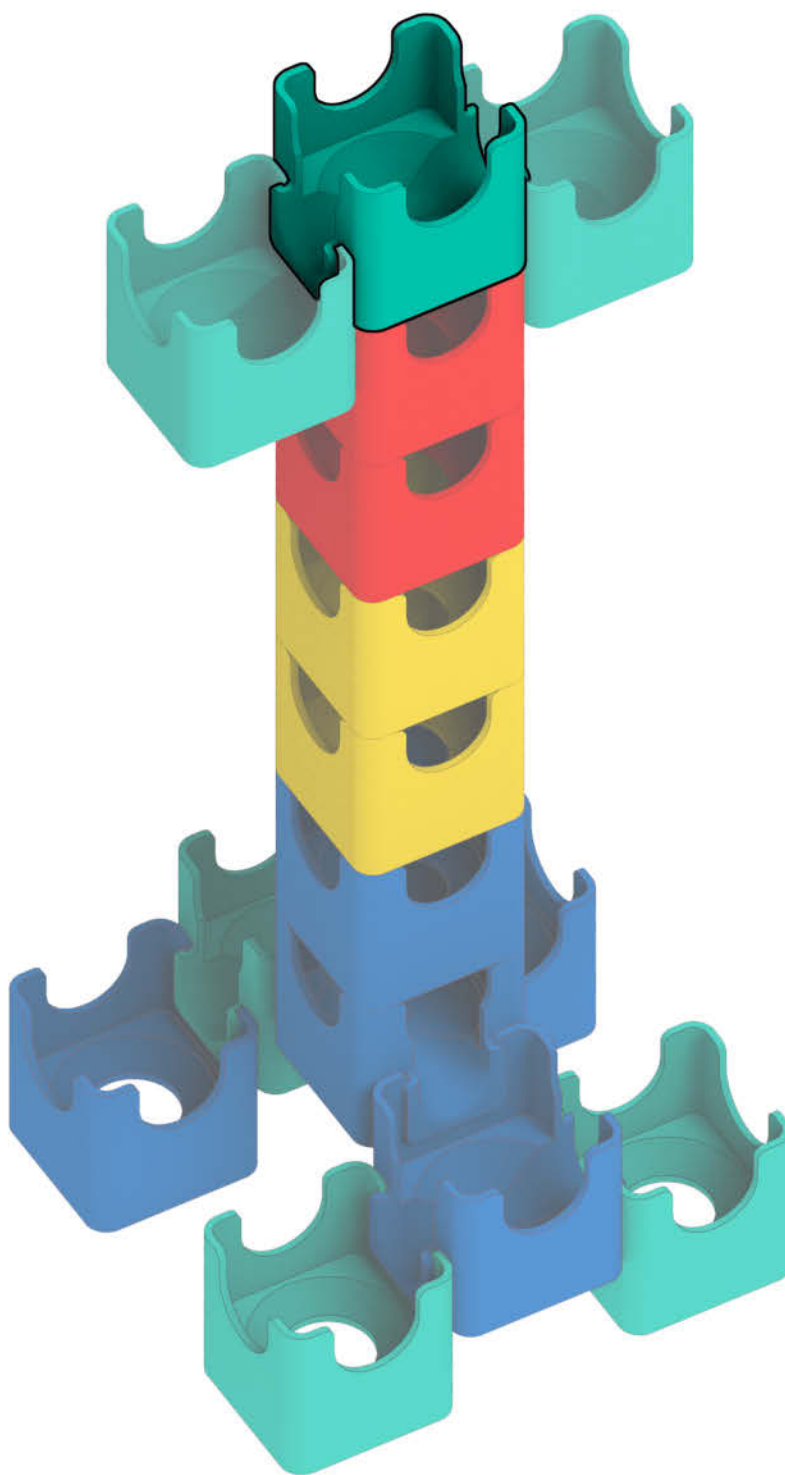

Q-BA-MAZE™ 2.0

The Next Generation Marble Maze

Set used:

**Bold
Color Set**

Colors used:

Blocks used:

 18 single-exit

 9 bottom-exit

 9 double-exit

Tree

 **WARNING: CHOKING HAZARD—**
Toy contains marbles. Not for children under 3 yrs.

© 2016 MindWare®
2140 West County Road C
Roseville, MN 55113
Ph 800.274.6123

1

2

4

5

6

7

9

10

12

13

14

15