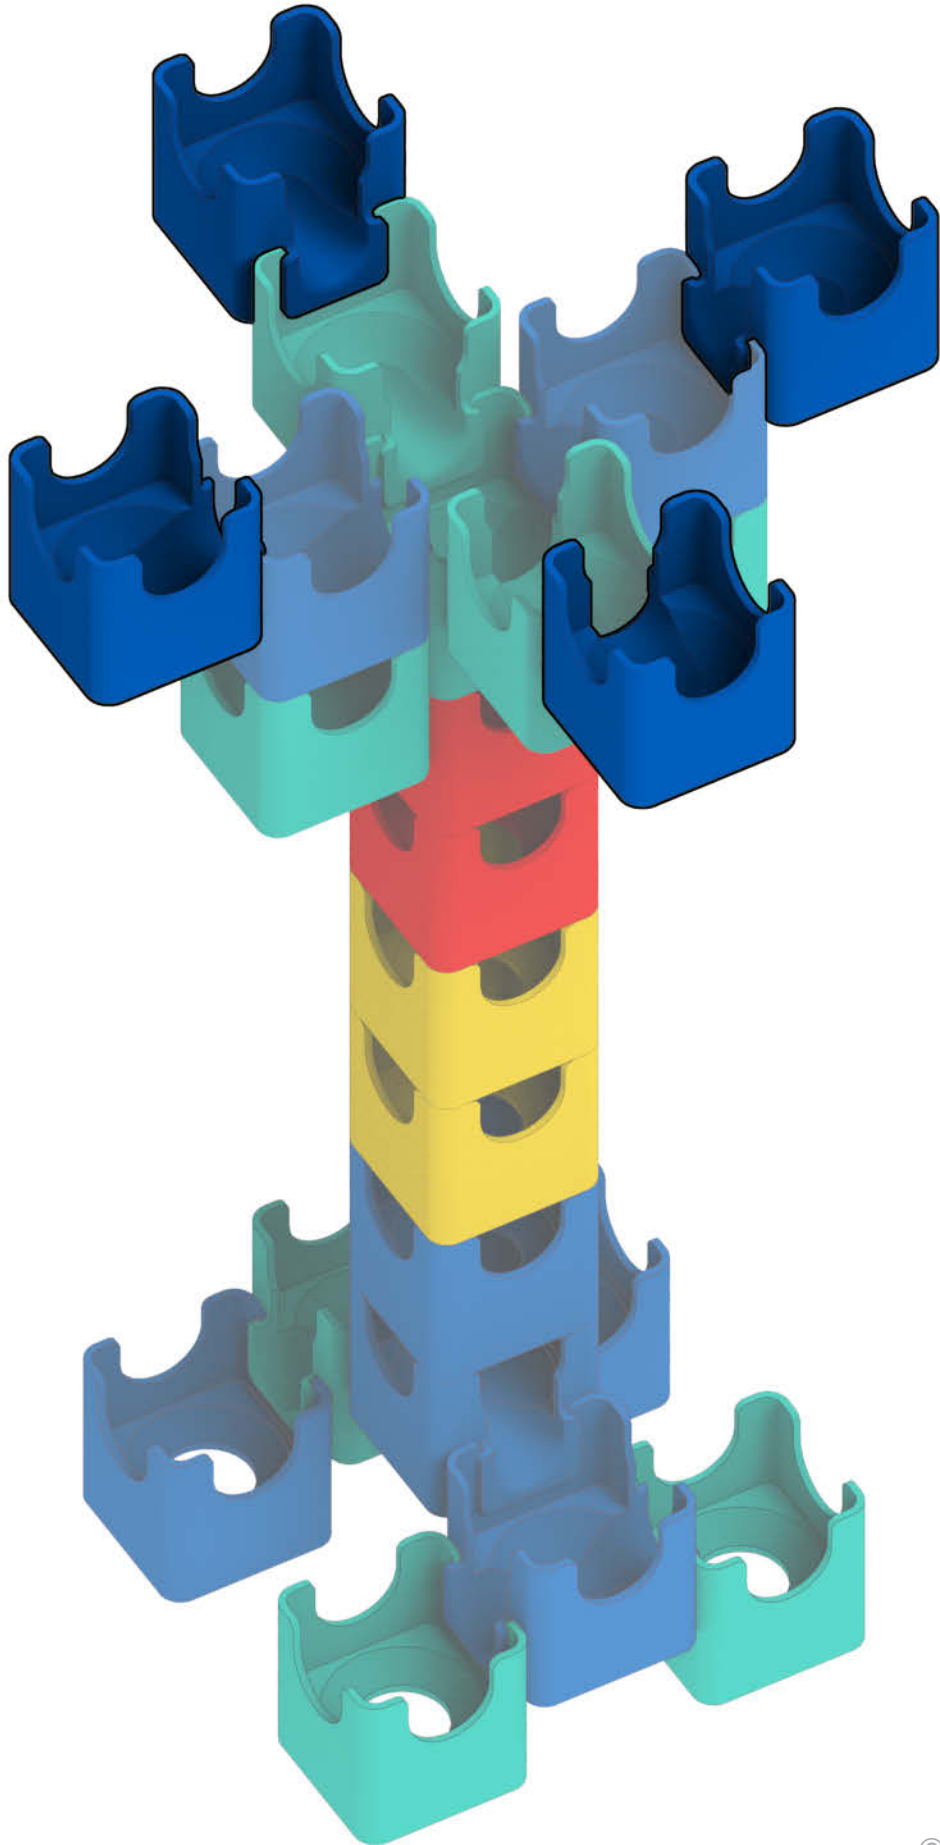

Q-BA-MAZE™ 2.0

The Next Generation Marble Maze

Set used:

**Bold
Color Set**

Colors used:

Blocks used:

 18 single-exit

 9 bottom-exit

 9 double-exit

Tree

 **WARNING: CHOKING HAZARD—**
Toy contains marbles. Not for children under 3 yrs.

© 2016 MindWare®
2140 West County Road C
Roseville, MN 55113
Ph 800.274.6123

1

2

4

5

6

7

9

10

12

13

14

15