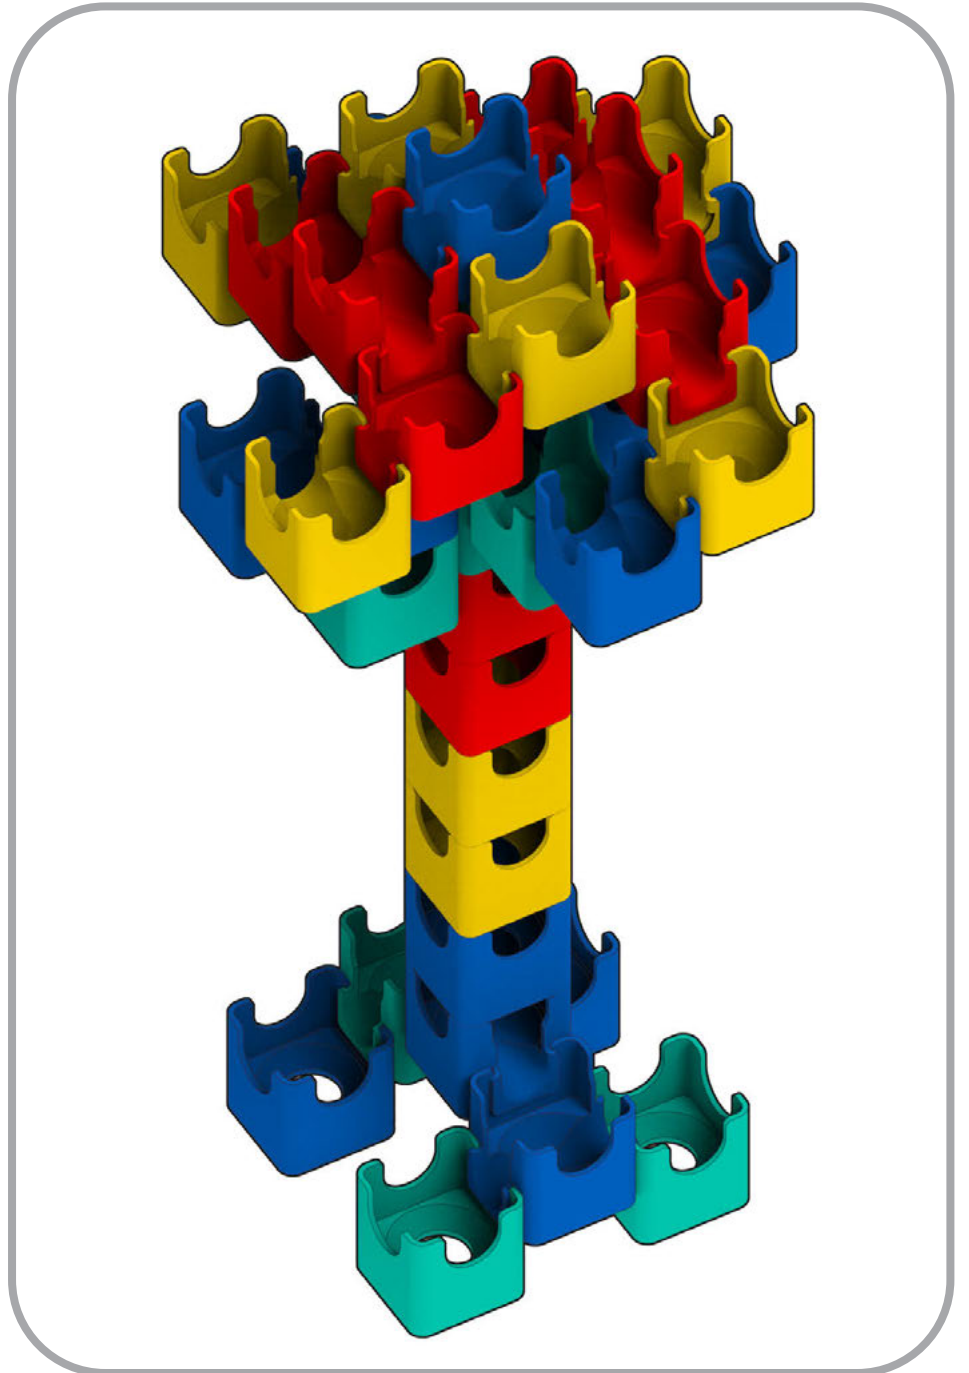

Q-BA-MAZE™ 2.0

The Next Generation Marble Maze

Set used:

**Bold
Color Set**

Colors used:

Blocks used:

 18 single-exit

 9 bottom-exit

 9 double-exit

Tree

 **WARNING: CHOKING HAZARD—**
Toy contains marbles. Not for children under 3 yrs.

© 2016 MindWare®
2140 West County Road C
Roseville, MN 55113
Ph 800.274.6123

1

2

4

5