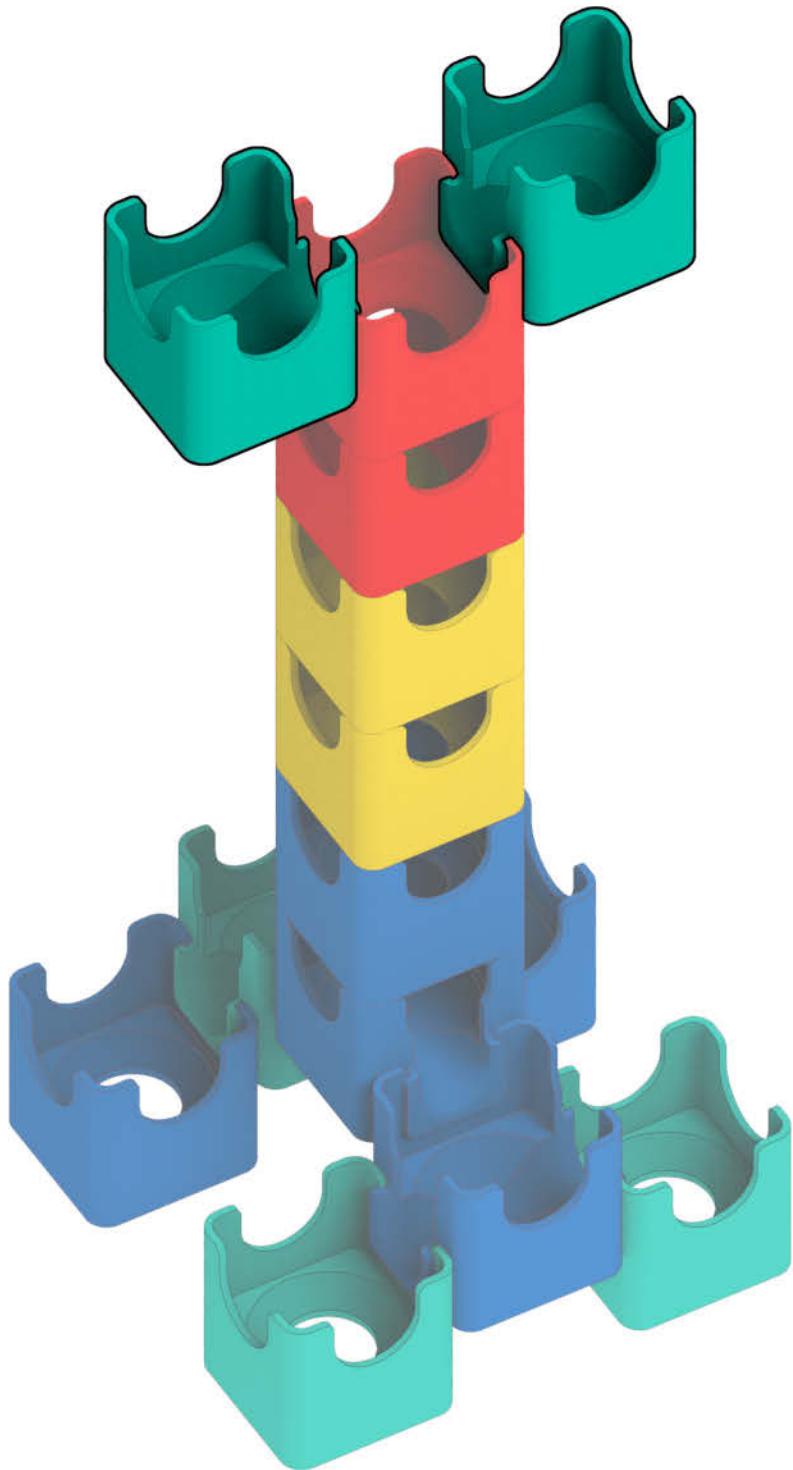

Q-BA-MAZE™ 2.0

The Next Generation Marble Maze

Set used:

**Bold
Color Set**

Colors used:

Blocks used:

 18 single-exit

 9 bottom-exit

 9 double-exit

Tree

 **WARNING: CHOKING HAZARD—**
Toy contains marbles. Not for children under 3 yrs.

© 2016 MindWare®
2140 West County Road C
Roseville, MN 55113
Ph 800.274.6123

1

2

4

5

6

7

9

10

12

13

14

15