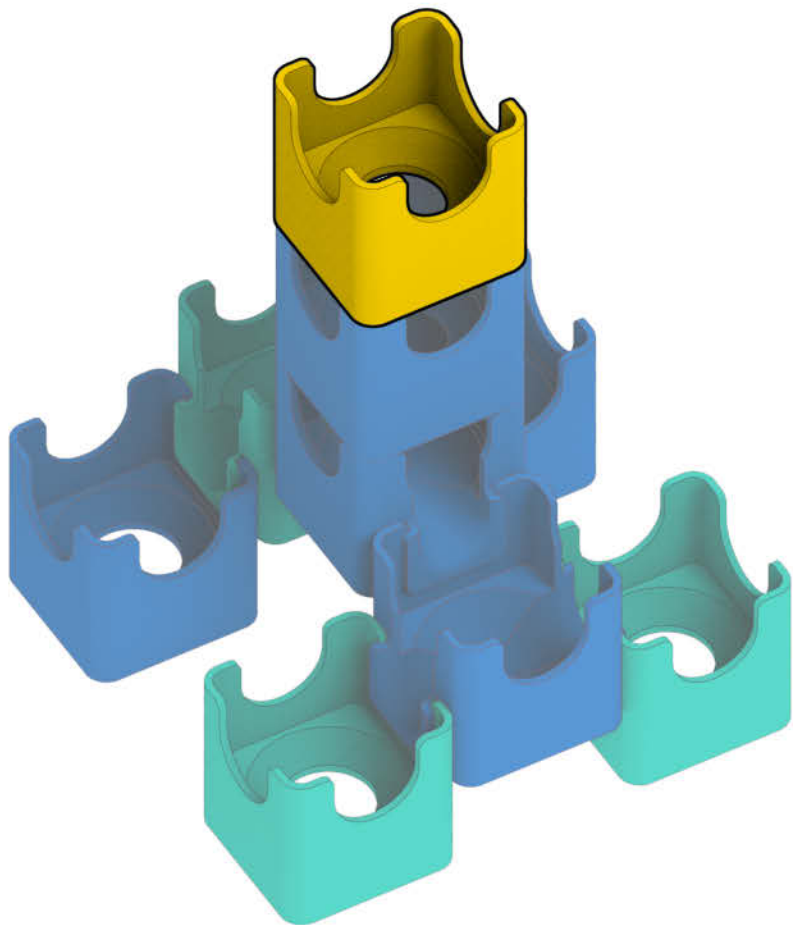

Q-BA-MAZE™ 2.0

The Next Generation Marble Maze

Set used:

**Bold
Color Set**

Colors used:

Blocks used:

 18 single-exit

 9 bottom-exit

 9 double-exit

Tree

 **WARNING: CHOKING HAZARD—**
Toy contains marbles. Not for children under 3 yrs.

© 2016 MindWare®
2140 West County Road C
Roseville, MN 55113
Ph 800.274.6123

1

2

4

5

6

7

9

10

12

13

14

15