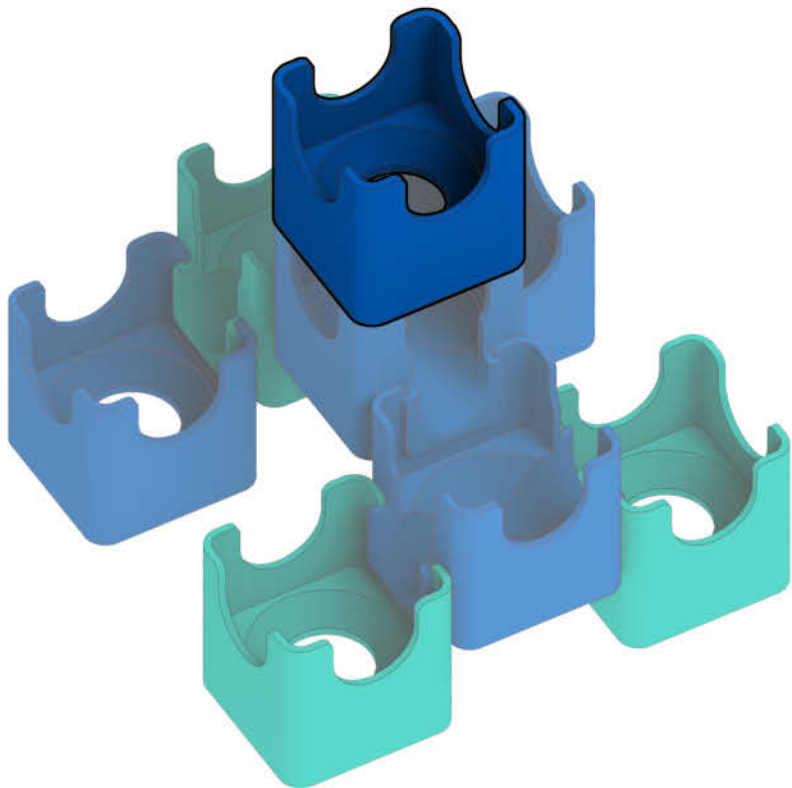

Q-BA-MAZE™ 2.0

The Next Generation Marble Maze

Set used:

**Bold
Color Set**

Colors used:

Blocks used:

 18 single-exit

 9 bottom-exit

 9 double-exit

Tree

 **WARNING: CHOKING HAZARD—**
Toy contains marbles. Not for children under 3 yrs.

© 2016 MindWare®
2140 West County Road C
Roseville, MN 55113
Ph 800.274.6123

1

2

4

5

6

7

9

10

12

13

14

15