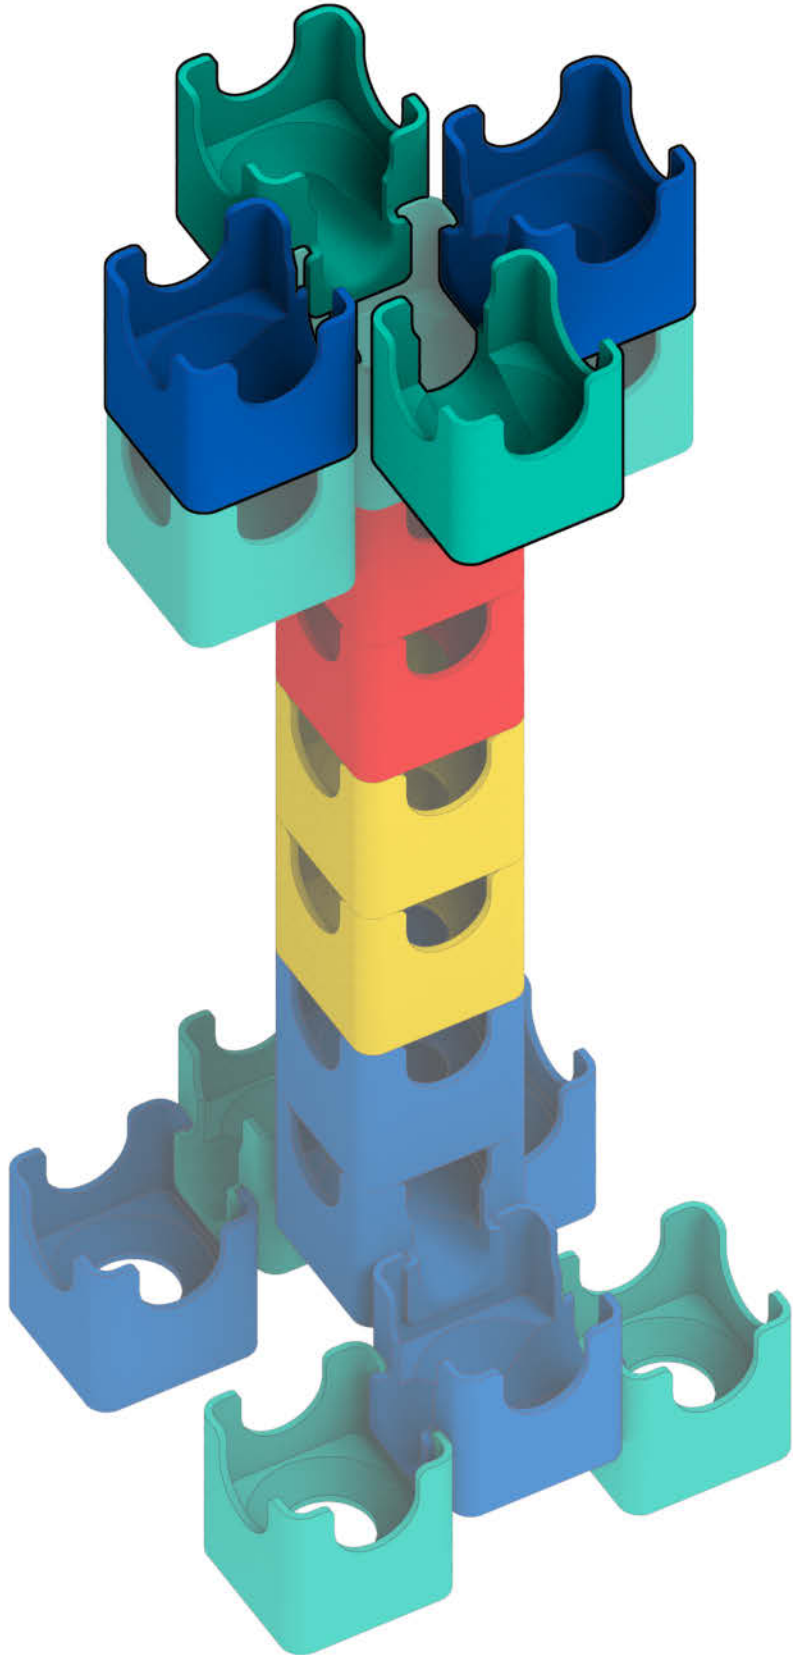

Q-BA-MAZE™ 2.0

The Next Generation Marble Maze

Set used:

**Bold
Color Set**

Colors used:

Blocks used:

 18 single-exit

 9 bottom-exit

 9 double-exit

Tree

 **WARNING: CHOKING HAZARD—**
Toy contains marbles. Not for children under 3 yrs.

© 2016 MindWare®
2140 West County Road C
Roseville, MN 55113
Ph 800.274.6123

1

2

4

5

6

7

9

10

12

13

14

15