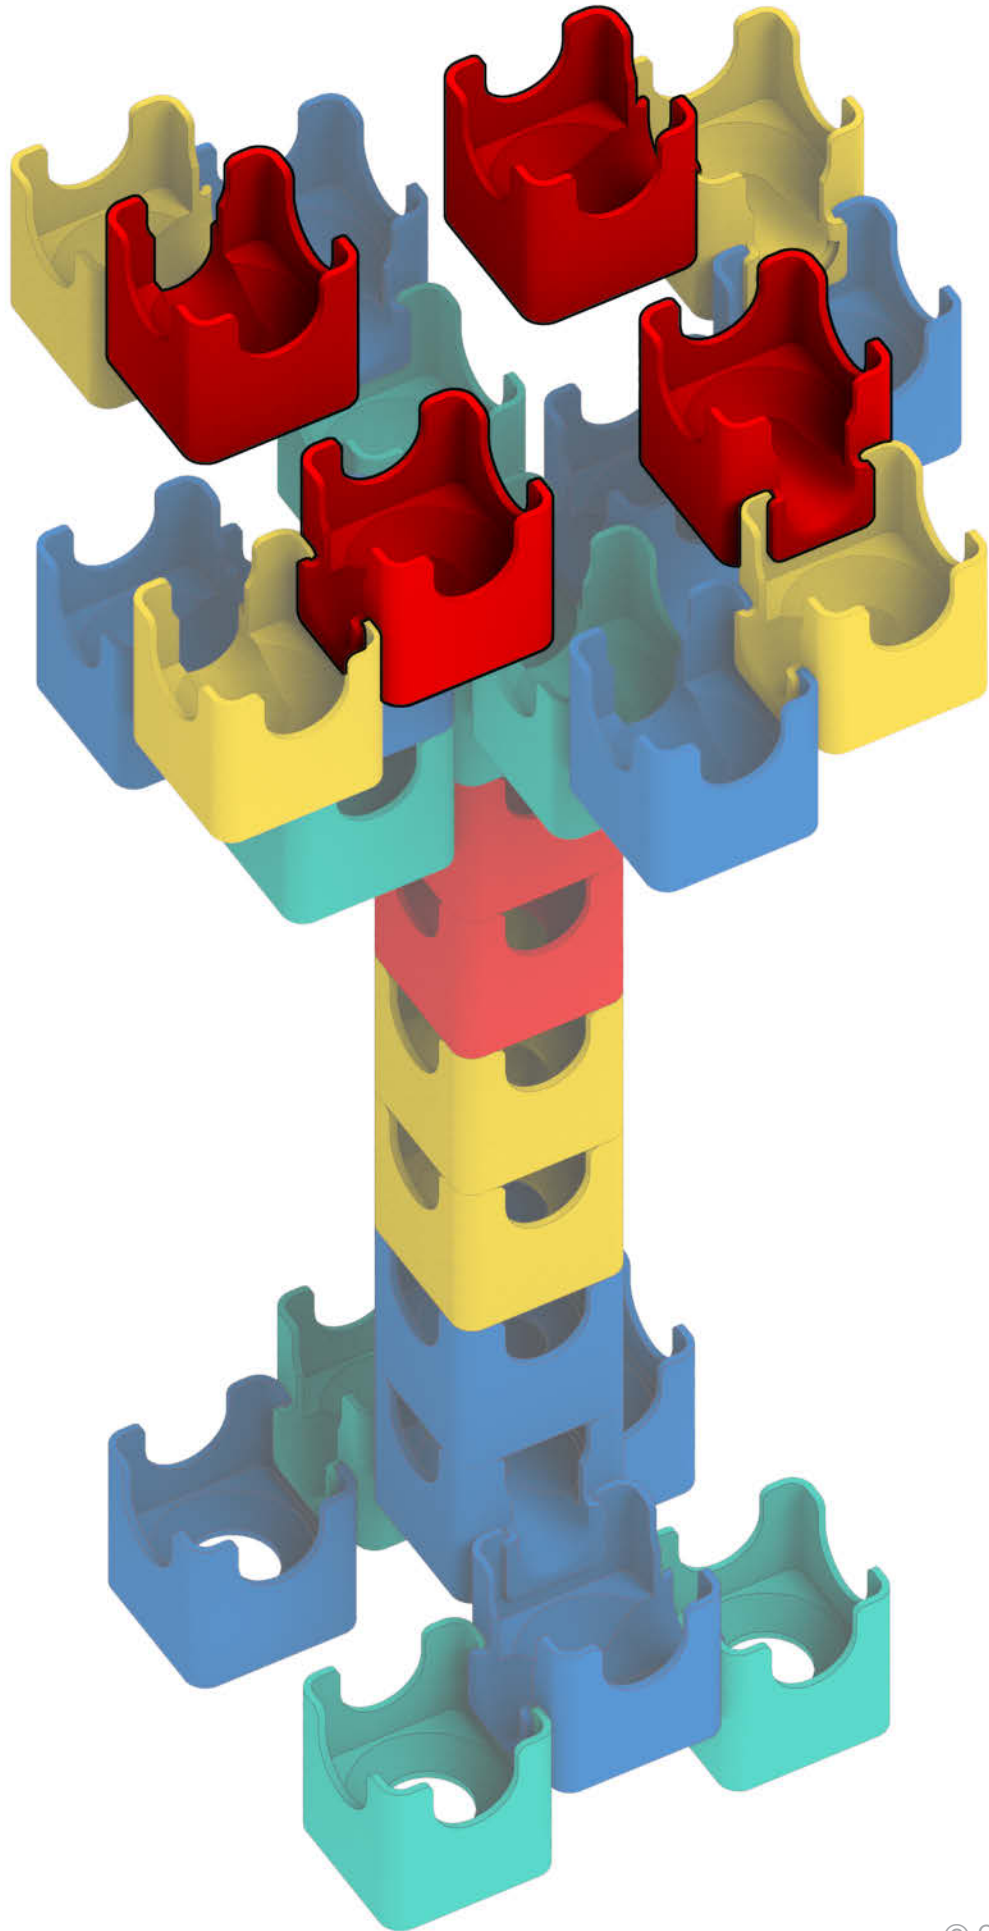

Q-BA-MAZE™ 2.0

The Next Generation Marble Maze

Set used:

**Bold
Color Set**

Colors used:

Blocks used:

 18 single-exit

 9 bottom-exit

 9 double-exit

Tree

 **WARNING: CHOKING HAZARD—**
Toy contains marbles. Not for children under 3 yrs.

© 2016 MindWare®
2140 West County Road C
Roseville, MN 55113
Ph 800.274.6123

1

2

4

5

6

7

9

10

12

13

14

15