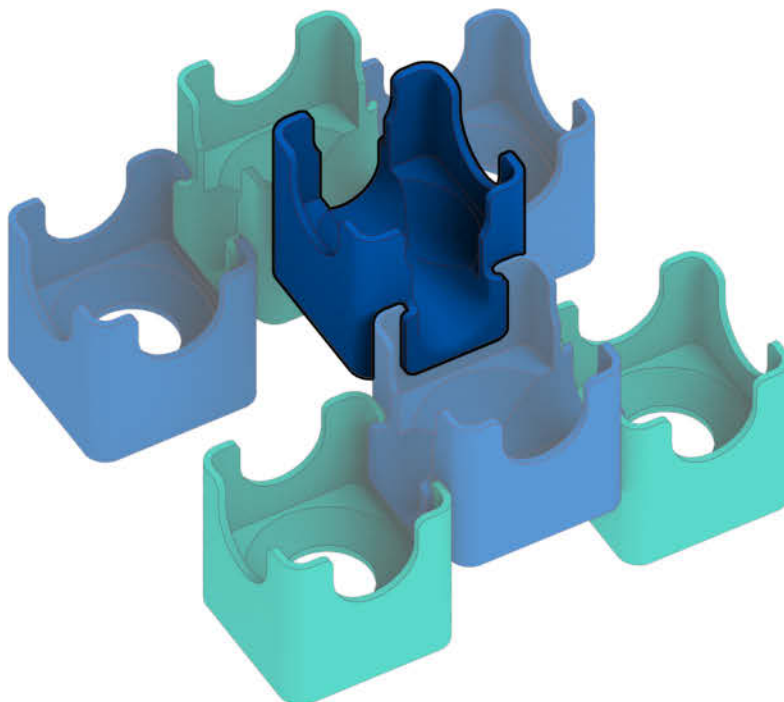

Q-BA-MAZE™ 2.0

The Next Generation Marble Maze

Set used:

**Bold
Color Set**

Colors used:

Blocks used:

 18 single-exit

 9 bottom-exit

 9 double-exit

Tree

 **WARNING: CHOKING HAZARD—**
Toy contains marbles. Not for children under 3 yrs.

© 2016 MindWare®
2140 West County Road C
Roseville, MN 55113
Ph 800.274.6123

1

2

4

5

6

7

9

10

12

13

14

15