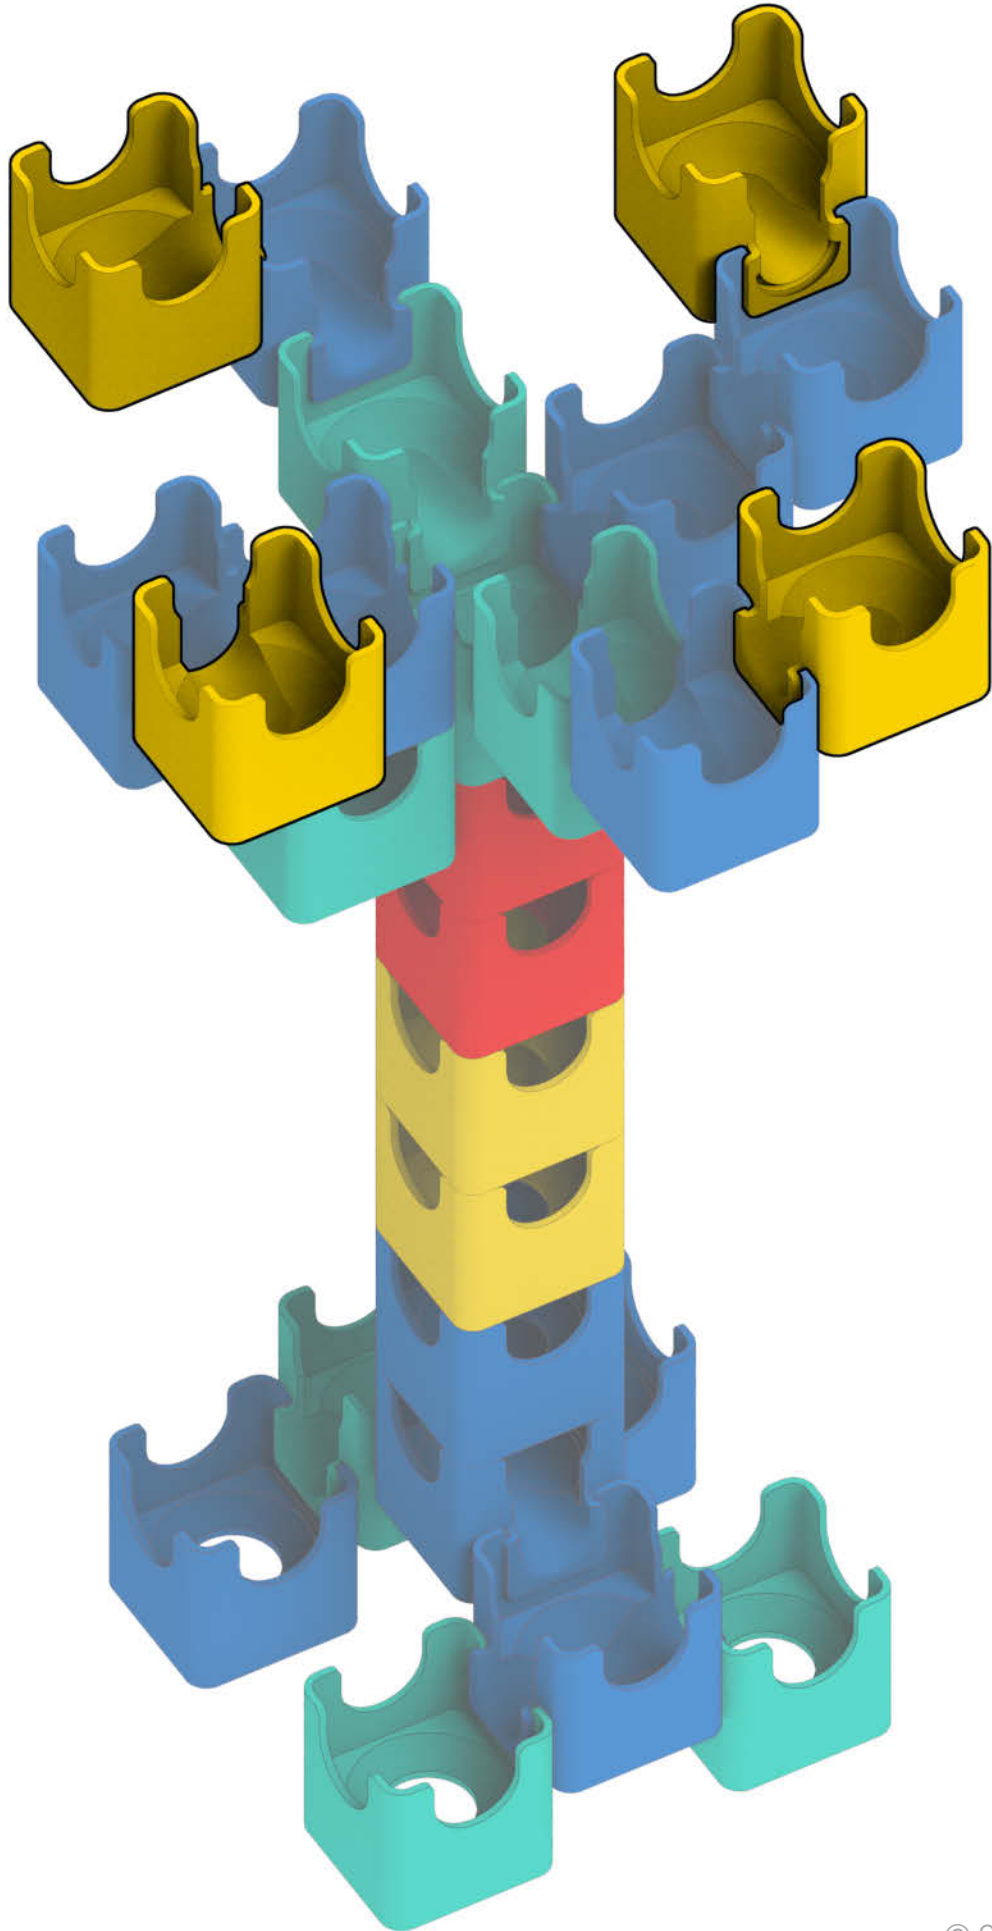

Q-BA-MAZE™ 2.0

The Next Generation Marble Maze

Set used:

**Bold
Color Set**

Colors used:

Blocks used:

 18 single-exit

 9 bottom-exit

 9 double-exit

Tree

 **WARNING: CHOKING HAZARD—**
Toy contains marbles. Not for children under 3 yrs.

© 2016 MindWare®
2140 West County Road C
Roseville, MN 55113
Ph 800.274.6123

1

2

4

5

6

7

9

10

12

13

14

15