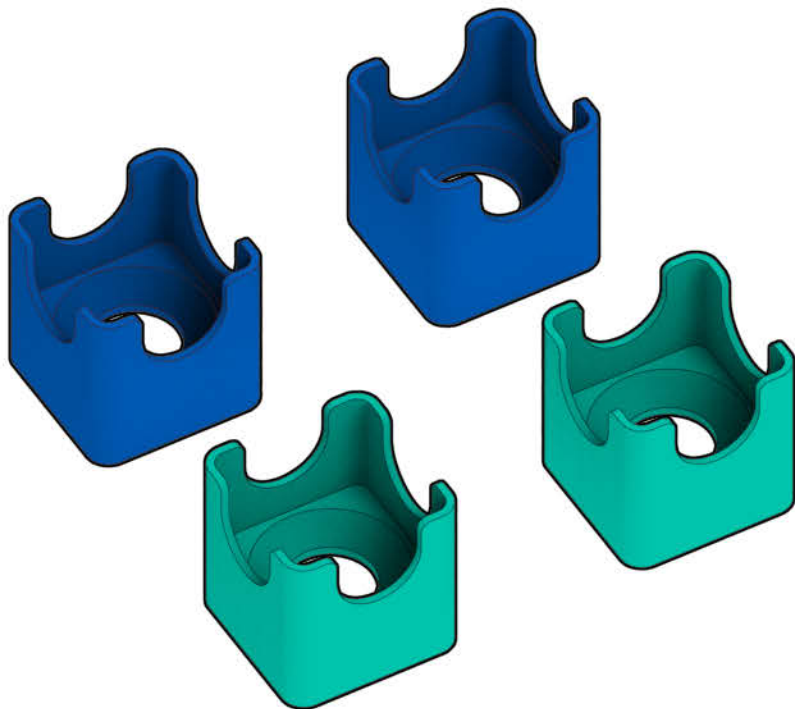

Q-BA-MAZE™ 2.0

The Next Generation Marble Maze

Set used:

**Bold
Color Set**

Colors used:

Blocks used:

 18 single-exit

 9 bottom-exit

 9 double-exit

Tree

 **WARNING: CHOKING HAZARD—**
Toy contains marbles. Not for children under 3 yrs.

© 2016 MindWare®
2140 West County Road C
Roseville, MN 55113
Ph 800.274.6123

1

2

4

5