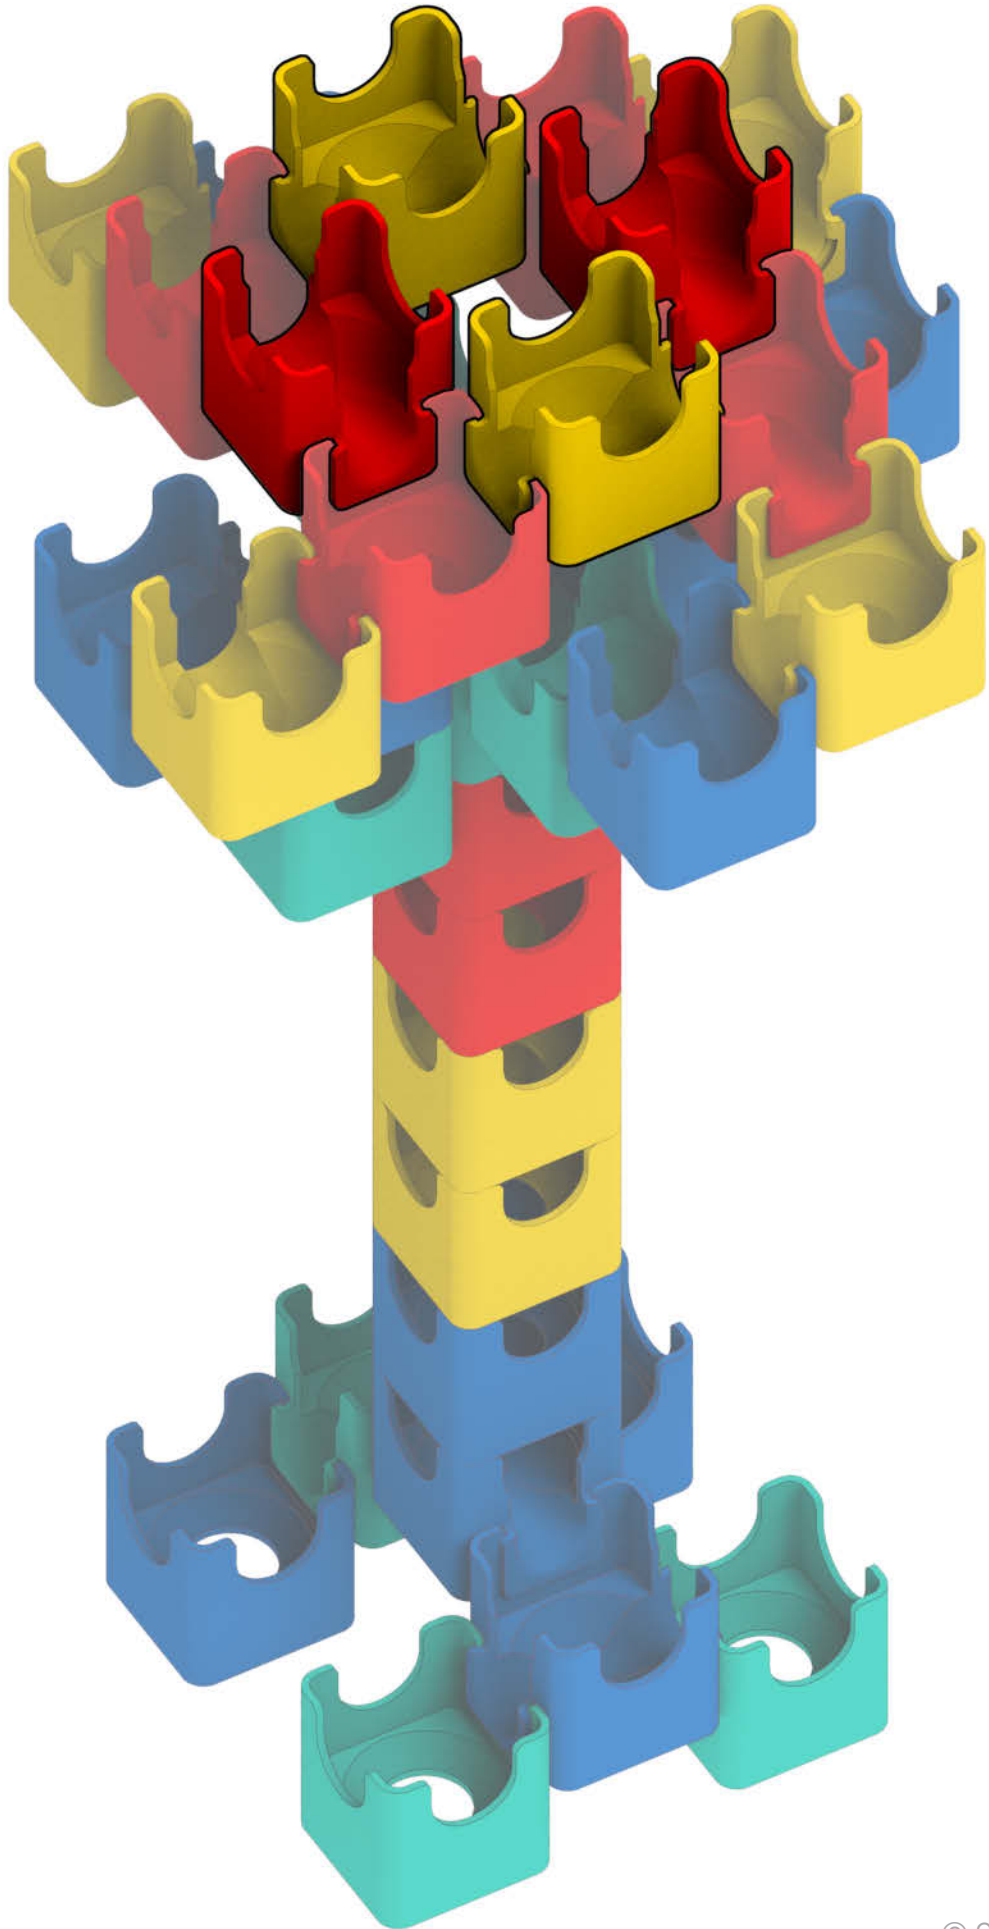

Q-BA-MAZE™ 2.0

The Next Generation Marble Maze

Set used:

**Bold
Color Set**

Colors used:

Blocks used:

 18 single-exit

 9 bottom-exit

 9 double-exit

Tree

 **WARNING: CHOKING HAZARD—**
Toy contains marbles. Not for children under 3 yrs.

© 2016 MindWare®
2140 West County Road C
Roseville, MN 55113
Ph 800.274.6123

1

2

4

5

6

7

9

10

12

13

14

15