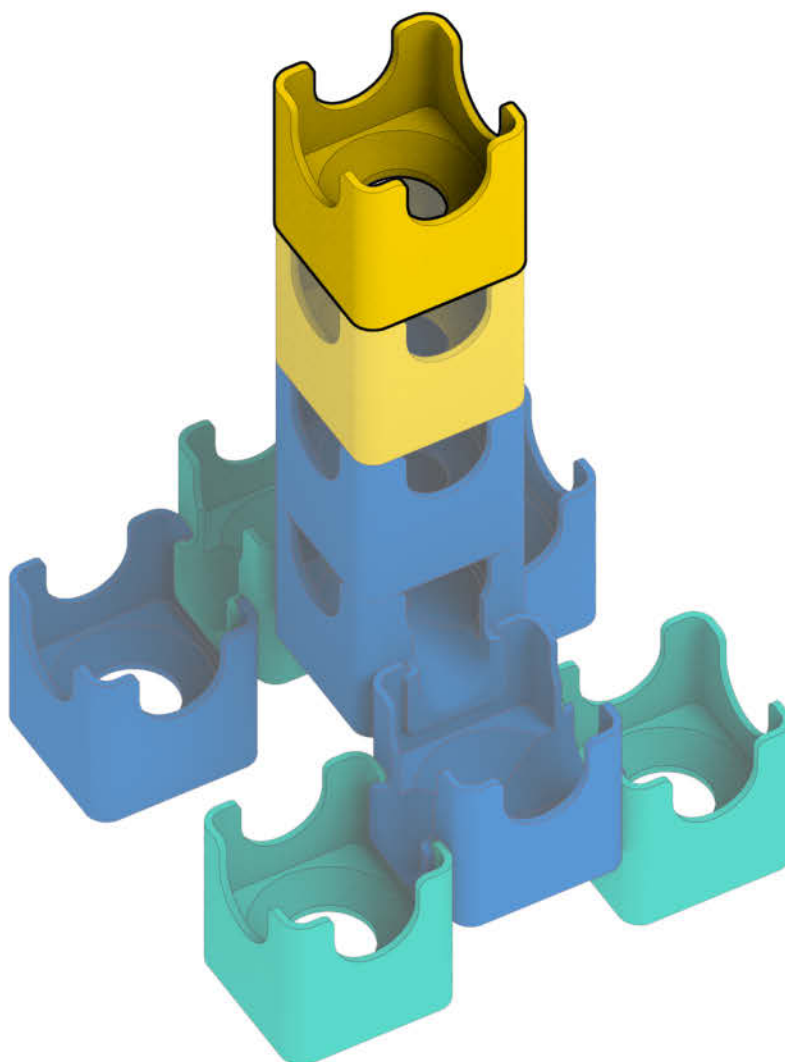

Q-BA-MAZE™ 2.0

The Next Generation Marble Maze

Set used:

**Bold
Color Set**

Colors used:

Blocks used:

 18 single-exit

 9 bottom-exit

 9 double-exit

Tree

 **WARNING: CHOKING HAZARD—**
Toy contains marbles. Not for children under 3 yrs.

© 2016 MindWare®
2140 West County Road C
Roseville, MN 55113
Ph 800.274.6123

1

2

4

5

6

7

9

10

12

13

14

15