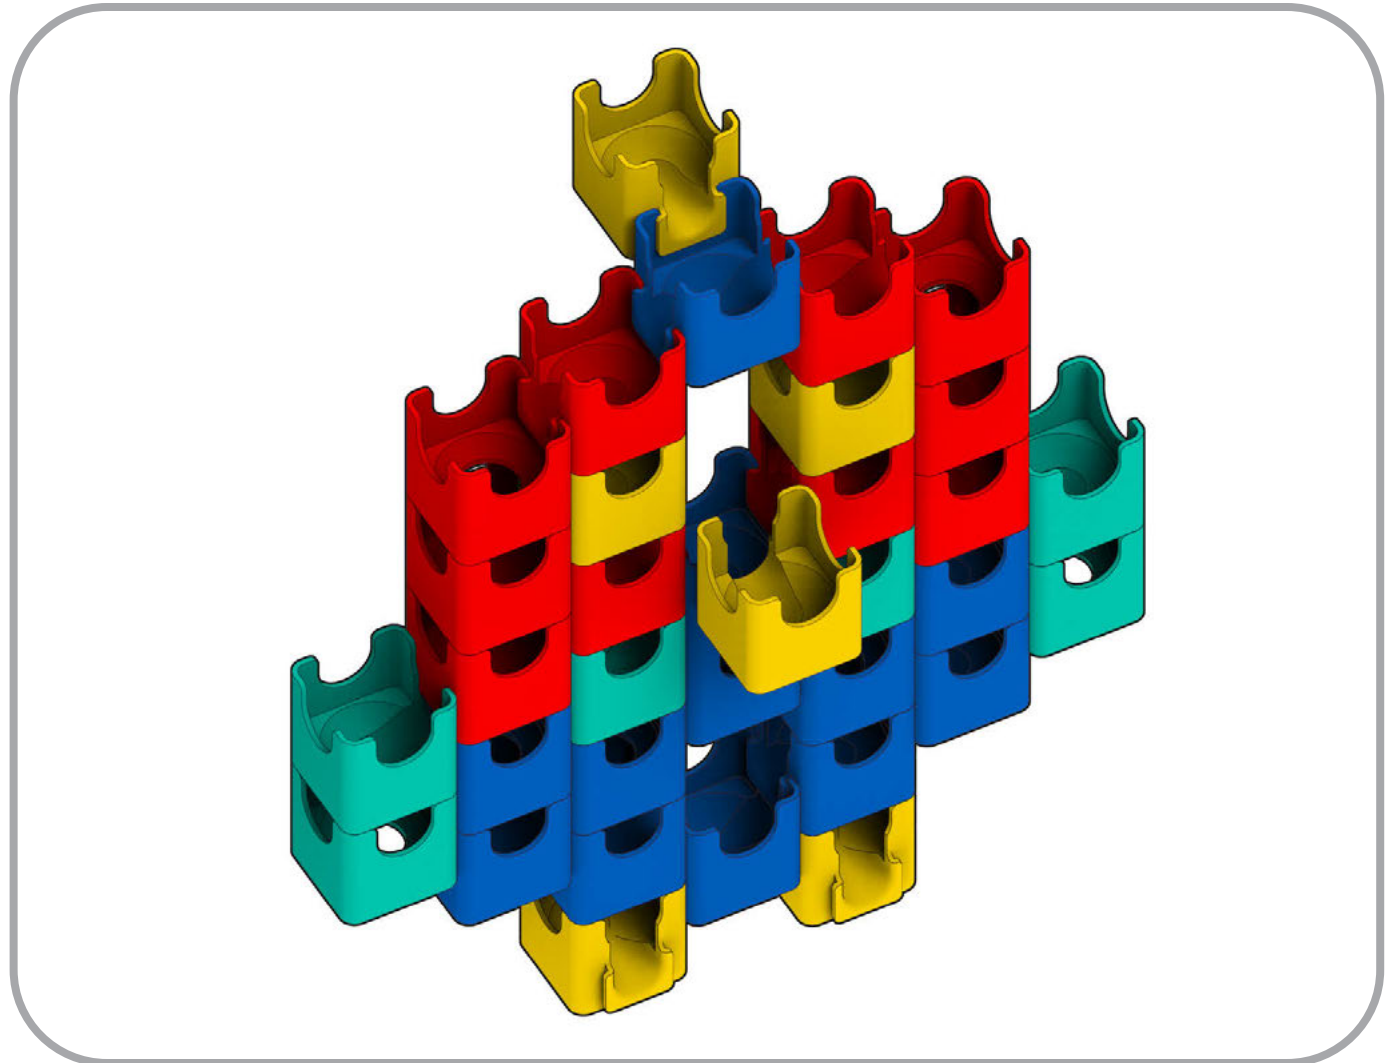

Q-BA-MAZE™ 2.0

The Next Generation Marble Maze

© 2016 MindWare®
2140 West County Road C
Roseville, MN 55113
Ph 800.274.6123

Set used:

Bold Color Set

Colors used:

Blocks used:

18 single-exit

7 bottom-exit

9 double-exit

⚠ **WARNING: CHOKING HAZARD—**
Toy contains marbles. Not for children under 3 yrs.

Owl

1

2

3

4