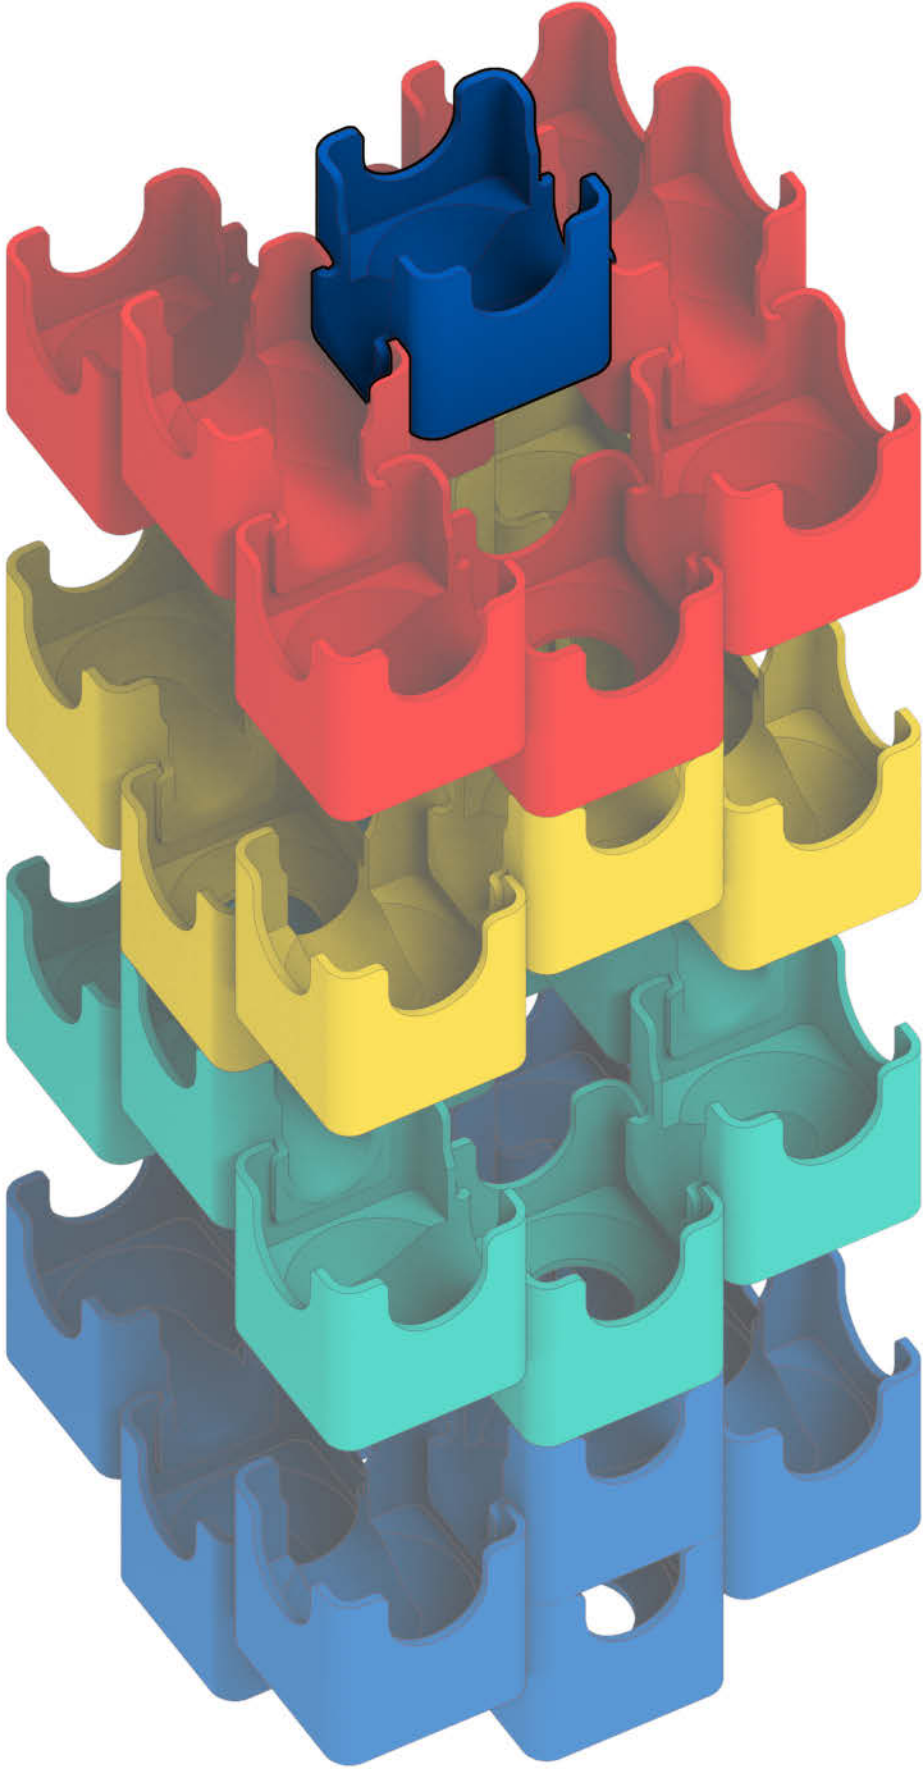

Q-BA-MAZE™ 2.0

The Next Generation Marble Maze

Set used:

**Bold
Color Set**

Colors used:

Blocks used:

 18 single-exit

 9 bottom-exit

 9 double-exit

Helix Tower

 **WARNING: CHOKING HAZARD—**
Toy contains marbles. Not for children under 3 yrs.

© 2016 MindWare®
2140 West County Road C
Roseville, MN 55113
Ph 800.274.6123

1

2

3

4

5

6

7

14

Find Q-BA-MAZE™ products and plans online

Q-BA-MAZE™.com