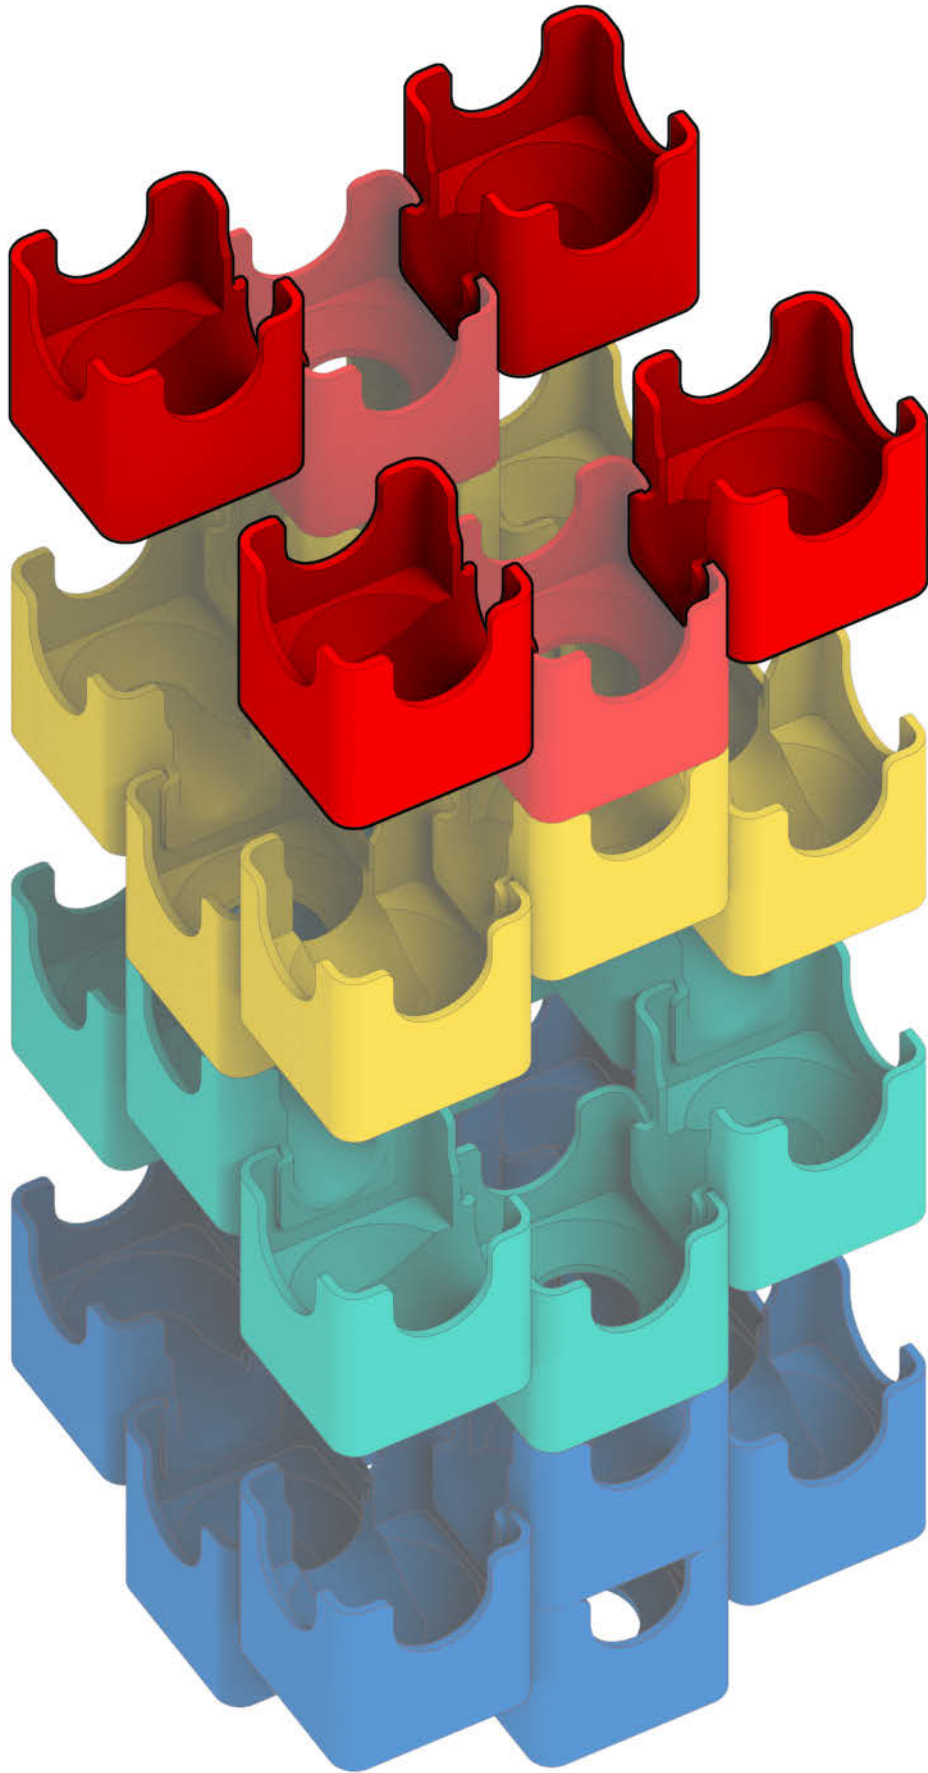

Q-BA-MAZE™ 2.0

The Next Generation Marble Maze

Set used:

**Bold
Color Set**

Colors used:

Blocks used:

 18 single-exit

 9 bottom-exit

5

6

7

14

Find Q-BA-MAZE™ products and plans online

Q-BA-MAZE™.com