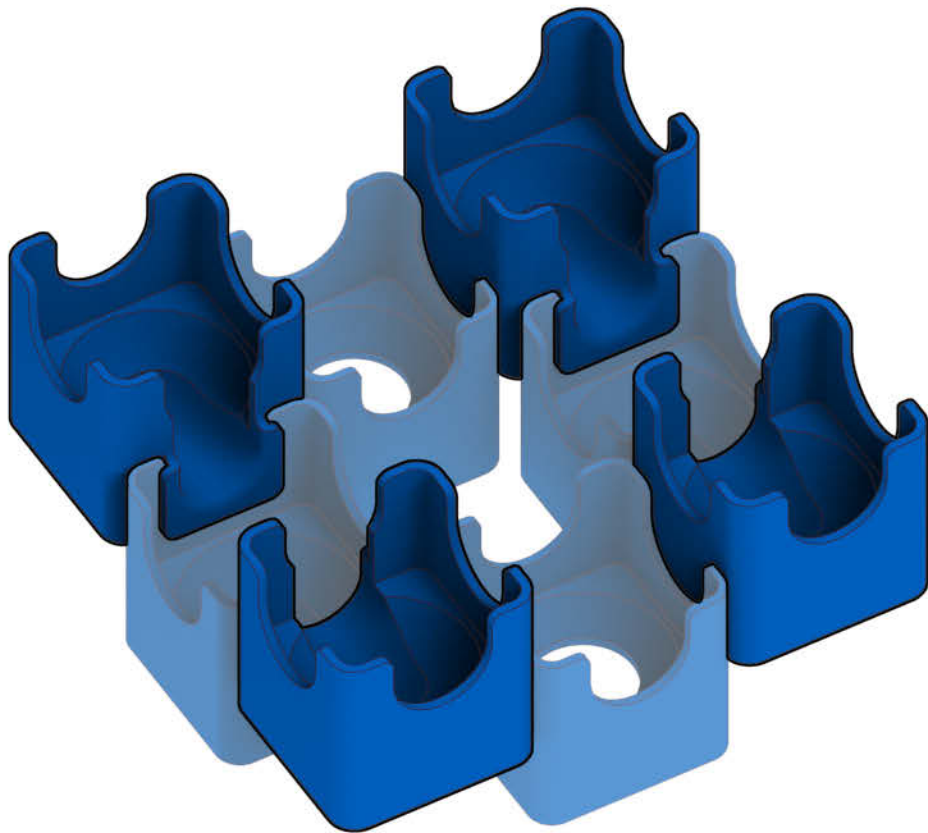

Q-BA-MAZE™ 2.0

The Next Generation Marble Maze

Set used:

**Bold
Color Set**

Colors used:

Blocks used:

 18 single-exit

 9 bottom-exit

 9 double-exit

Helix Tower

 **WARNING: CHOKING HAZARD—**
Toy contains marbles. Not for children under 3 yrs.

© 2016 MindWare®
2140 West County Road C
Roseville, MN 55113
Ph 800.274.6123

1

2

3

4