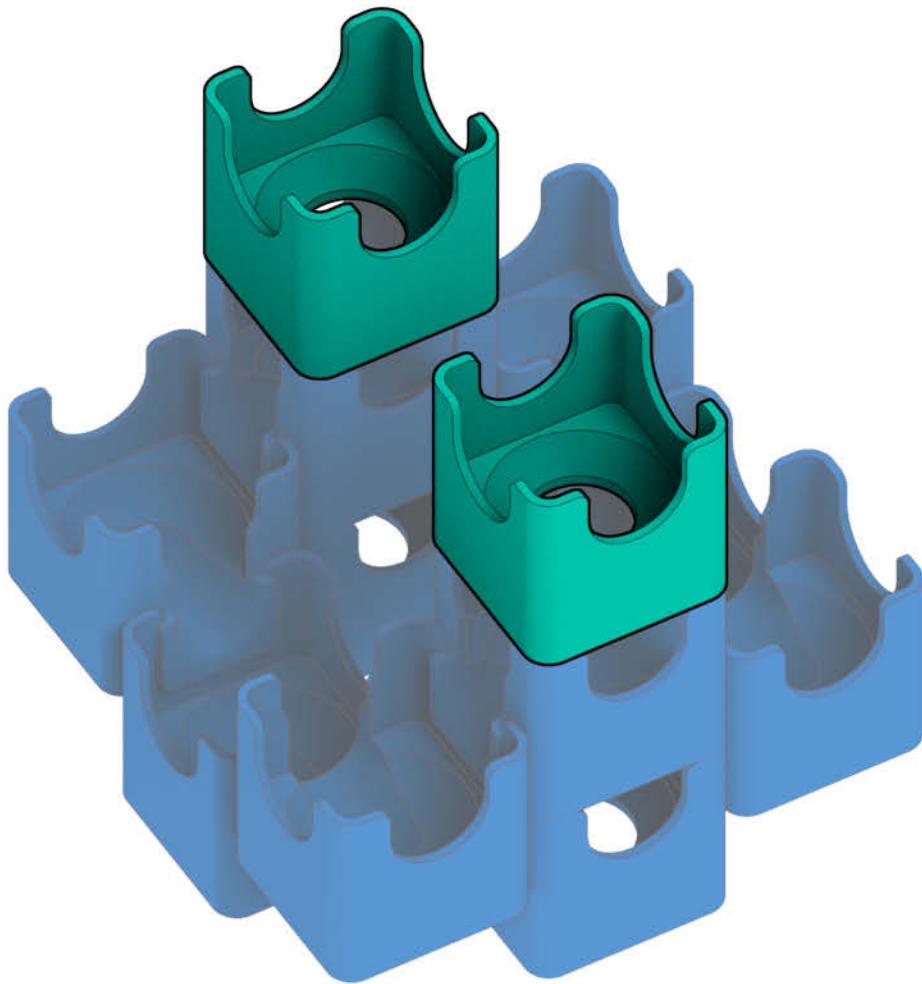

Q-BA-MAZE™ 2.0

The Next Generation Marble Maze

Set used:

**Bold
Color Set**

Colors used:

Blocks used:

 18 single-exit

 9 bottom-exit

 9 double-exit

Helix Tower

 **WARNING: CHOKING HAZARD—**
Toy contains marbles. Not for children under 3 yrs.

© 2016 MindWare®
2140 West County Road C
Roseville, MN 55113
Ph 800.274.6123

1

2

3

4