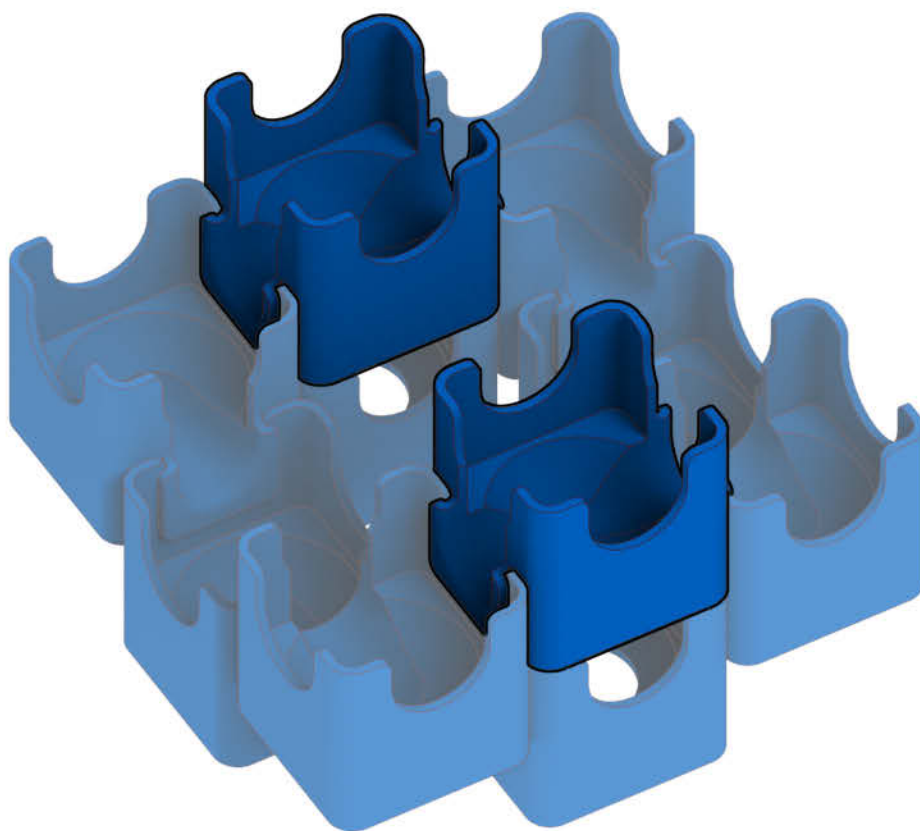

Q-BA-MAZE™ 2.0

The Next Generation Marble Maze

Set used:

**Bold
Color Set**

Colors used:

Blocks used:

 18 single-exit

 9 bottom-exit

 9 double-exit

Helix Tower

 **WARNING: CHOKING HAZARD—**
Toy contains marbles. Not for children under 3 yrs.

© 2016 MindWare®
2140 West County Road C
Roseville, MN 55113
Ph 800.274.6123

1

2

3

4