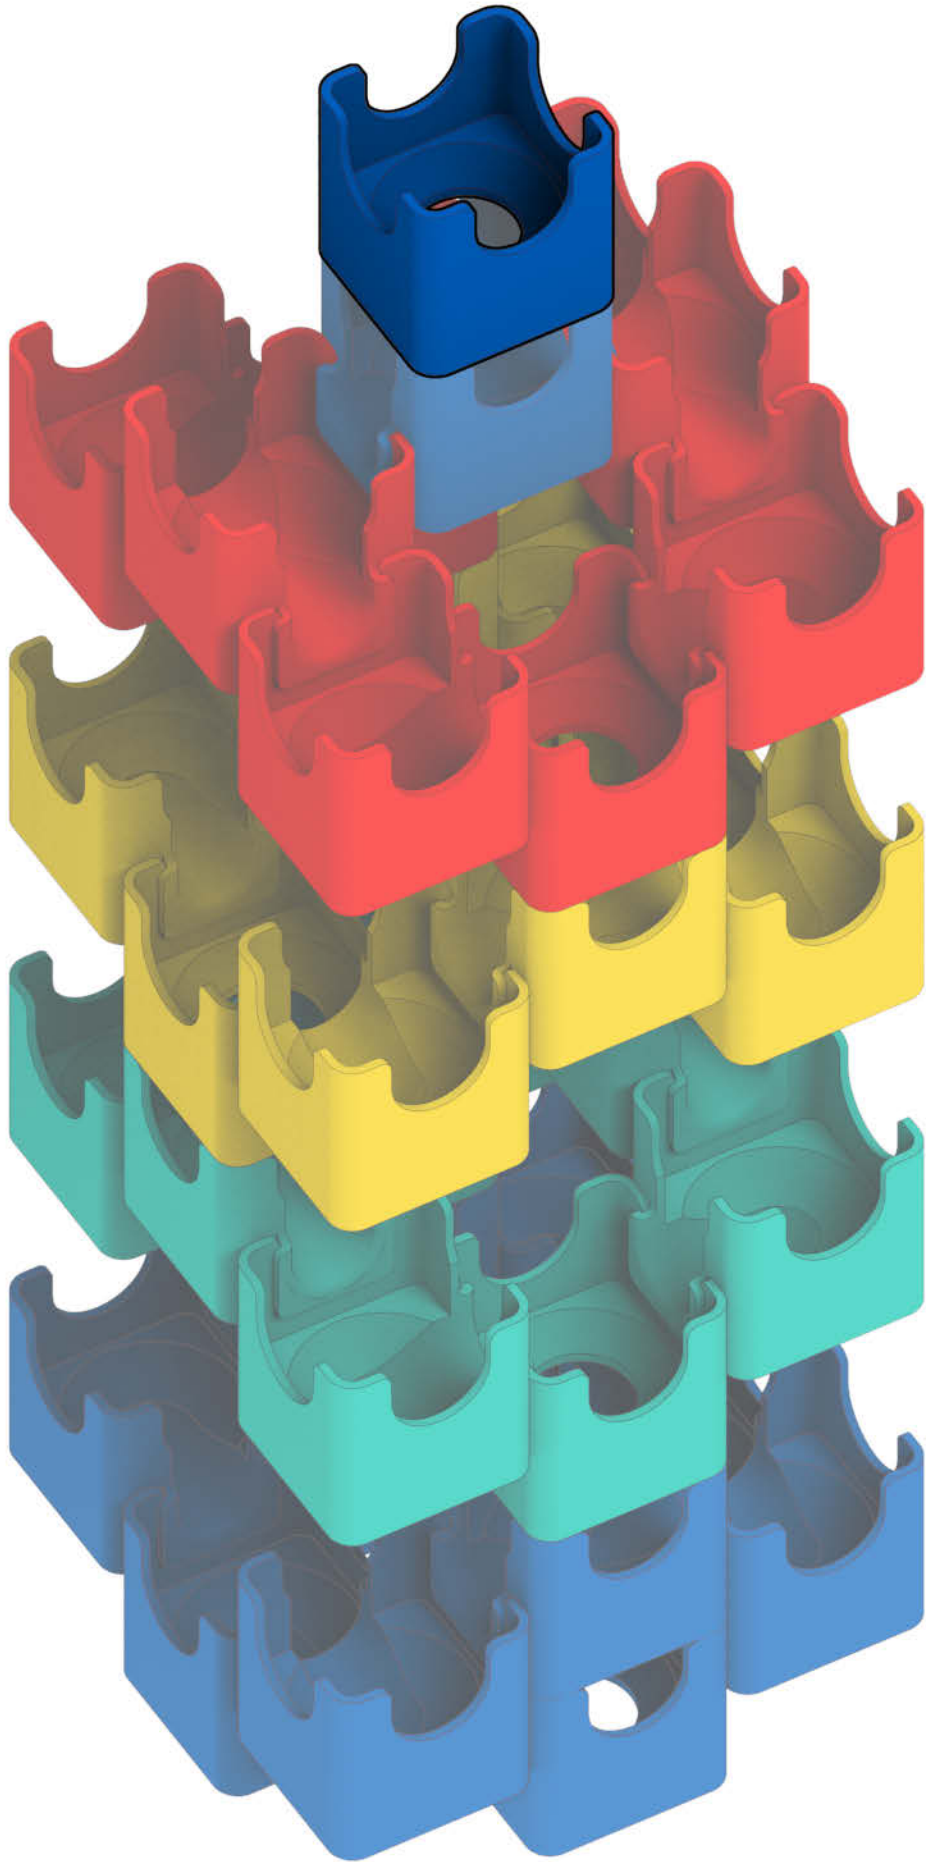

Q-BA-MAZE™ 2.0

The Next Generation Marble Maze

Set used:

**Bold
Color Set**

Colors used:

Blocks used:

 18 single-exit

 9 bottom-exit

 9 double-exit

Helix Tower

 **WARNING: CHOKING HAZARD—**
Toy contains marbles. Not for children under 3 yrs.

© 2016 MindWare®
2140 West County Road C
Roseville, MN 55113
Ph 800.274.6123

1

2

3

4

5

6

7

14

Find Q-BA-MAZE™ products and plans online

Q-BA-MAZE™.com