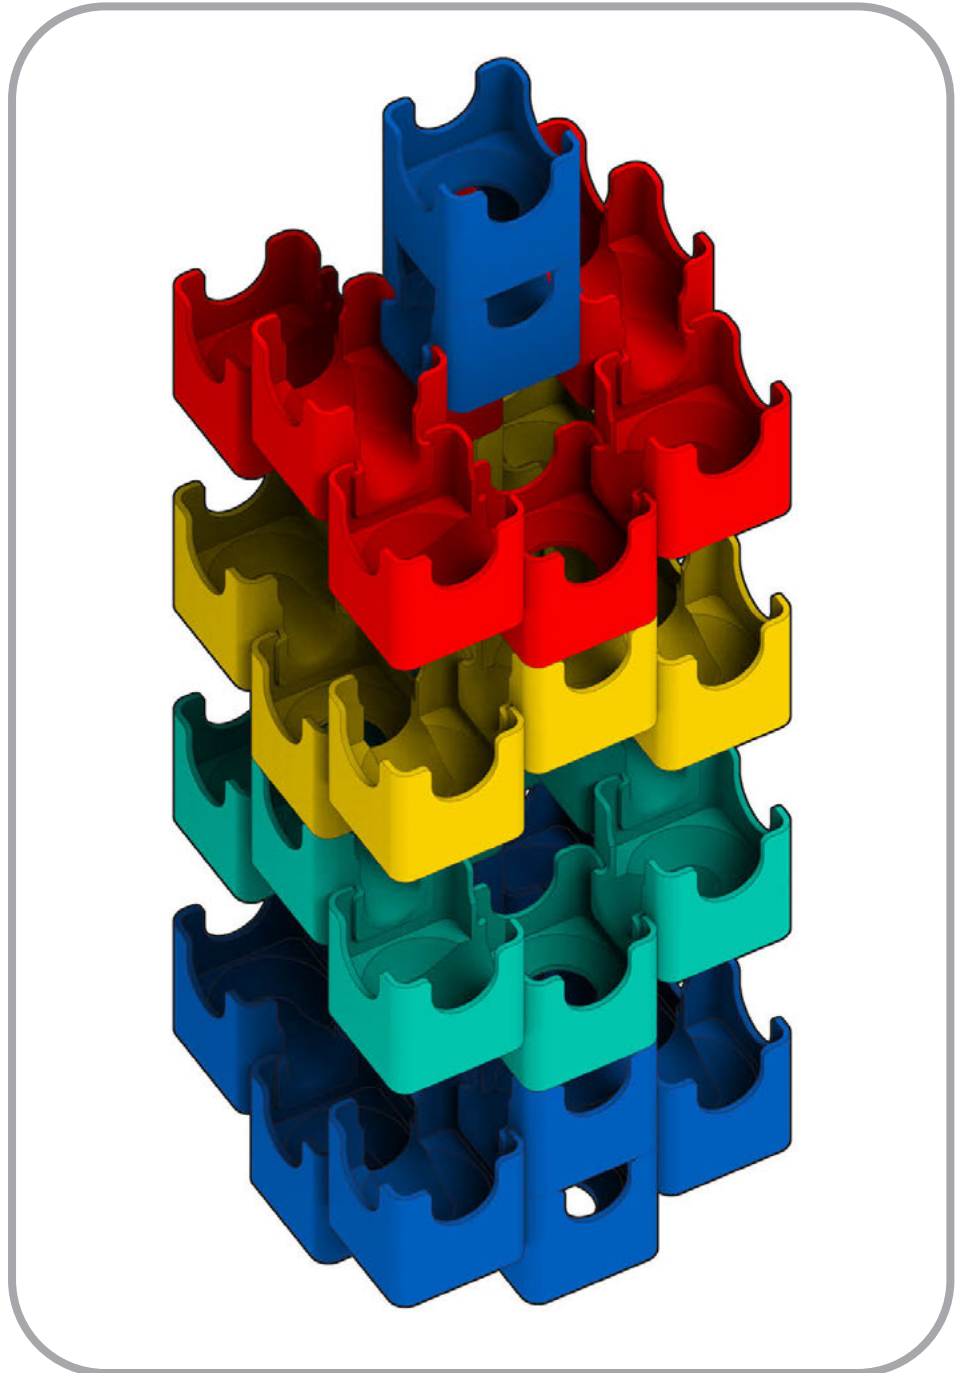

Q-BA-MAZE™ 2.0

The Next Generation Marble Maze

Set used:

**Bold
Color Set**

Colors used:

Blocks used:

 18 single-exit

 9 bottom-exit

 9 double-exit

Helix Tower

 **WARNING: CHOKING HAZARD—**
Toy contains marbles. Not for children under 3 yrs.

© 2016 MindWare®
2140 West County Road C
Roseville, MN 55113
Ph 800.274.6123

1

2

3

4