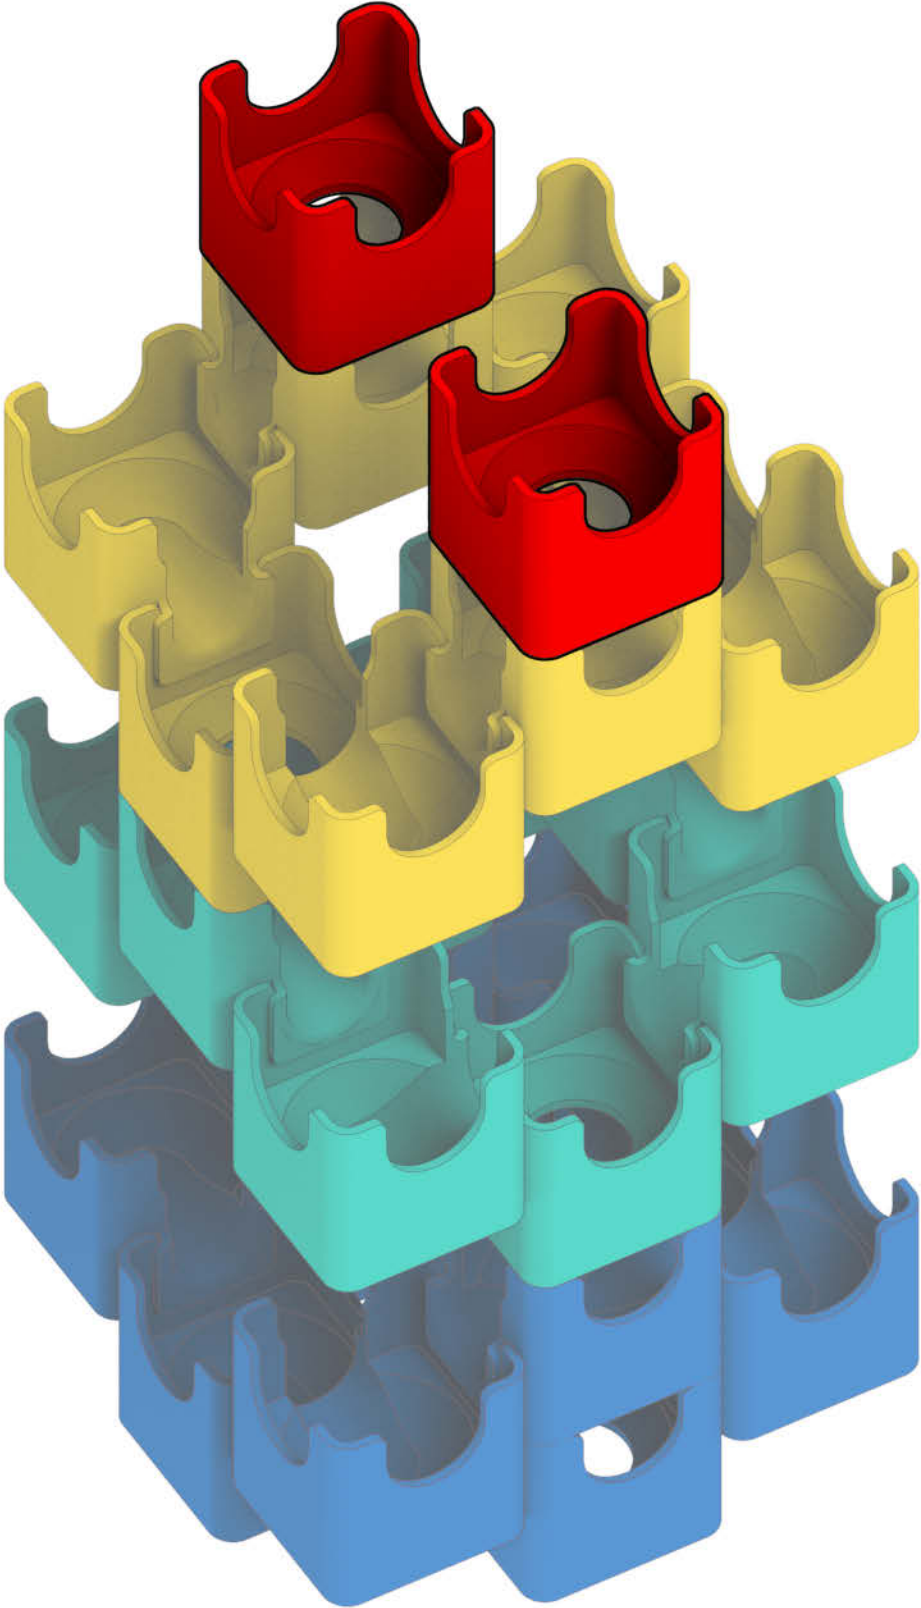

Q-BA-MAZE™ 2.0

The Next Generation Marble Maze

Set used:

**Bold
Color Set**

Colors used:

Blocks used:

 18 single-exit

 9 bottom-exit

5

6

7

14

Find Q-BA-MAZE™ products and plans online

Q-BA-MAZE™.com