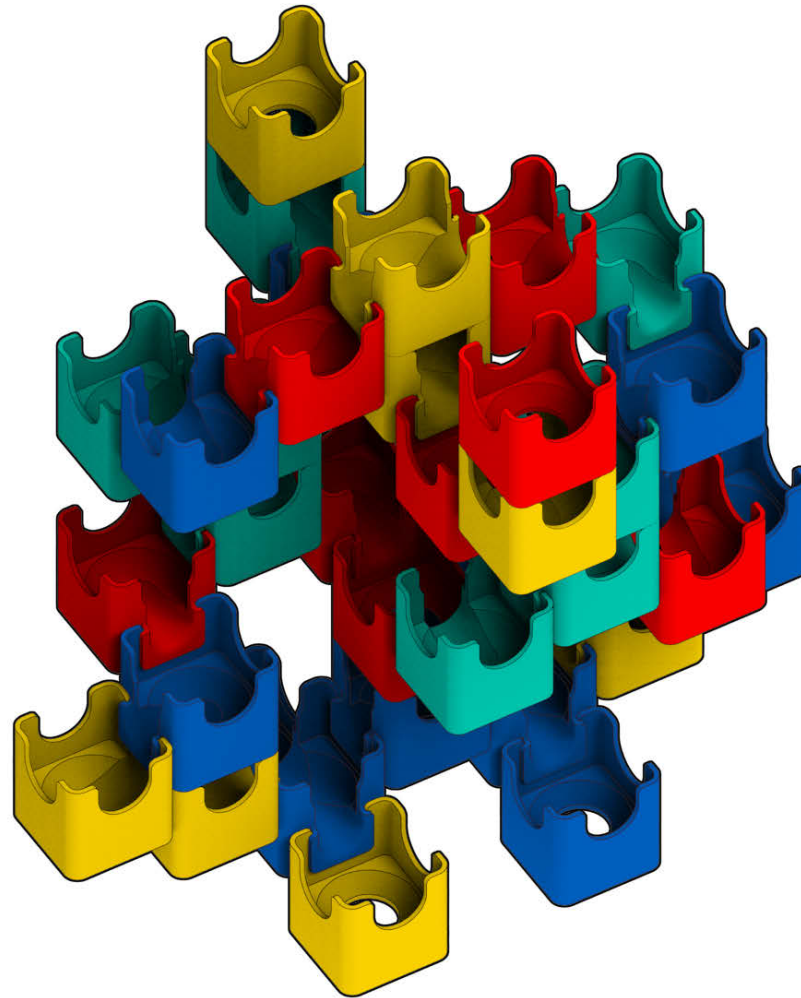

## Bold Color Set

Colors used:

Blocks used:

18 single-exit

9 bottom-exit

9 double-exit

⚠ **WARNING: CHOKING HAZARD—**  
Toy contains marbles. Not for children under 3 yrs.

## Castle

1

2

3

4

5

6

7