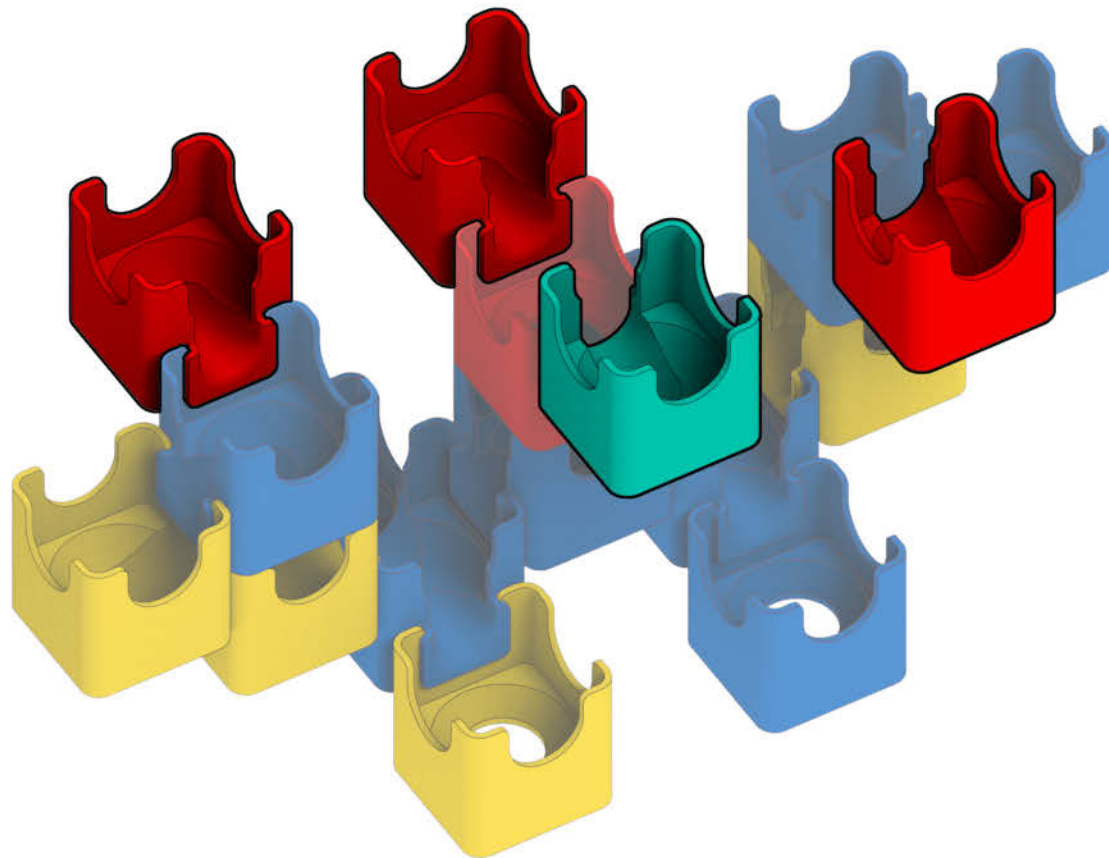

## Bold Color Set

Colors used:

Blocks used:

18 single-exit

9 bottom-exit

9 double-exit

⚠ **WARNING: CHOKING HAZARD—**  
Toy contains marbles. Not for children under 3 yrs.

## Castle

1

2

3

4

5

6

7