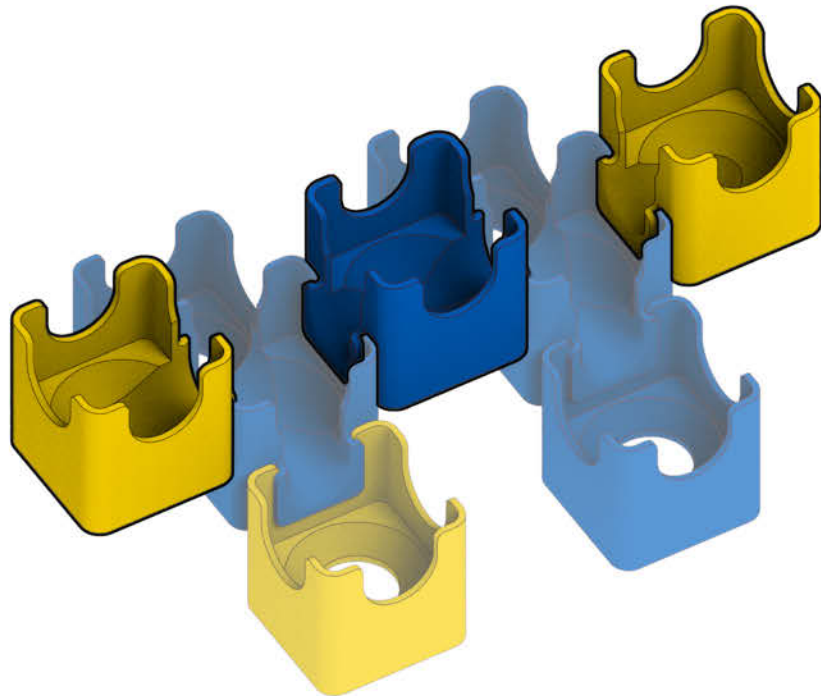

## Bold Color Set

Colors used:

Blocks used:

18 single-exit

9 bottom-exit

9 double-exit

⚠ **WARNING: CHOKING HAZARD—**  
Toy contains marbles. Not for children under 3 yrs.

## Castle

1

2

3

4

5

6

7