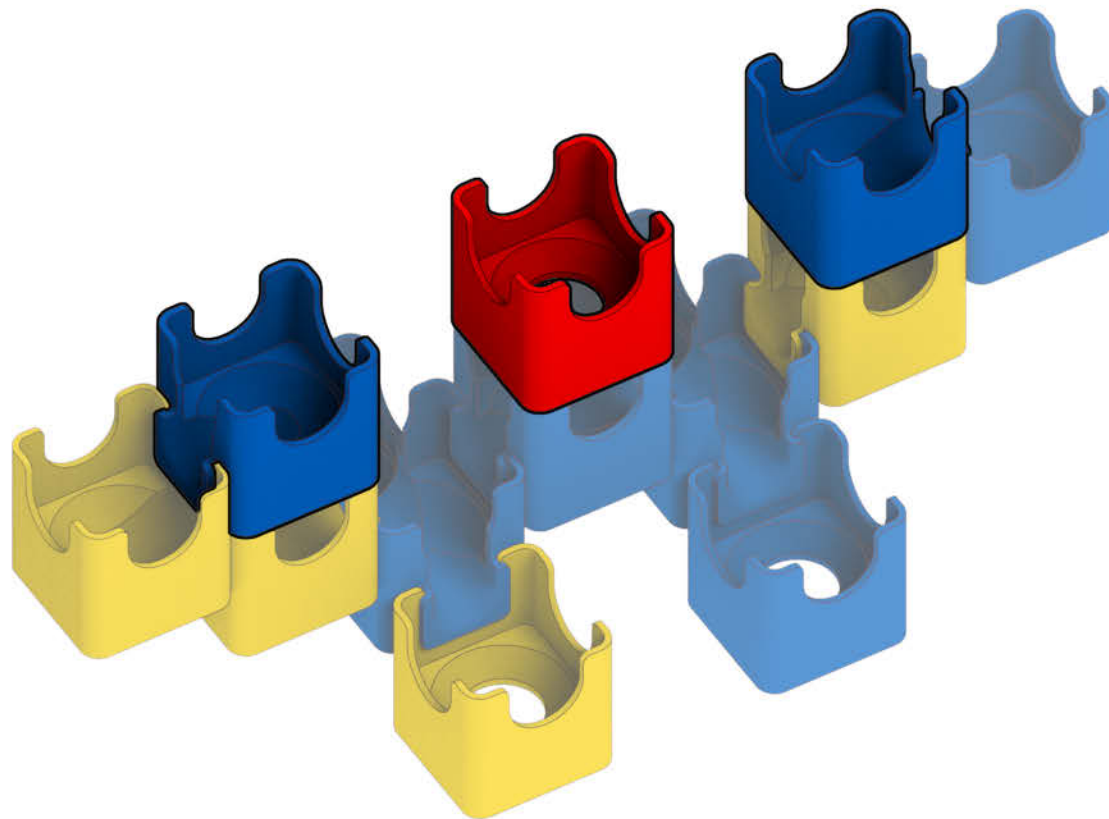

## Bold Color Set

Colors used:

Blocks used:

18 single-exit

9 bottom-exit

9 double-exit

⚠ **WARNING: CHOKING HAZARD—**  
Toy contains marbles. Not for children under 3 yrs.

## Castle

1

2

3

4

5

6

7