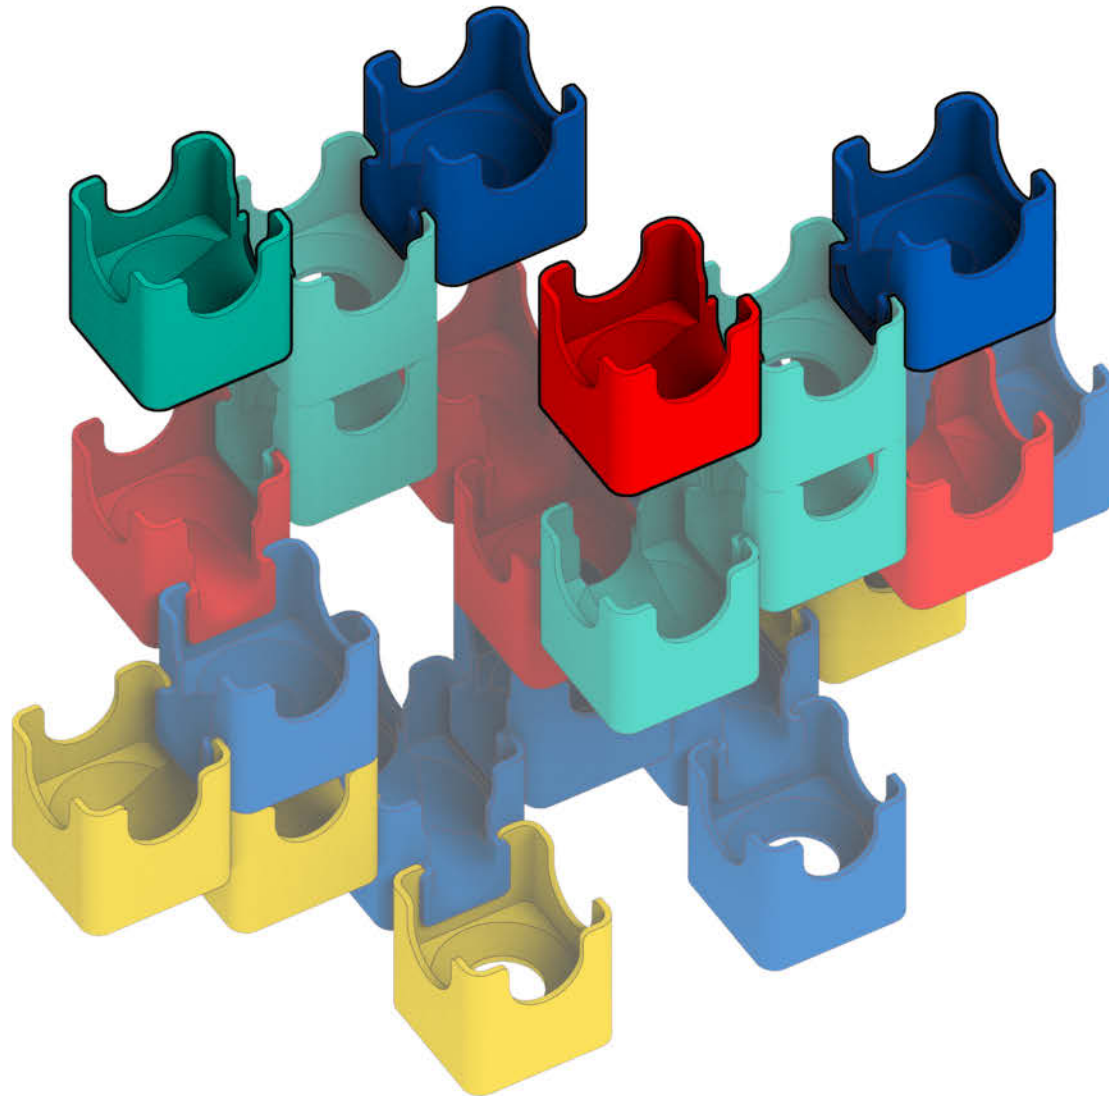

## Bold Color Set

Colors used:

Blocks used:

18 single-exit

9 bottom-exit

9 double-exit

⚠ **WARNING: CHOKING HAZARD—**  
Toy contains marbles. Not for children under 3 yrs.

## Castle

1

2

3

4

5

6

7