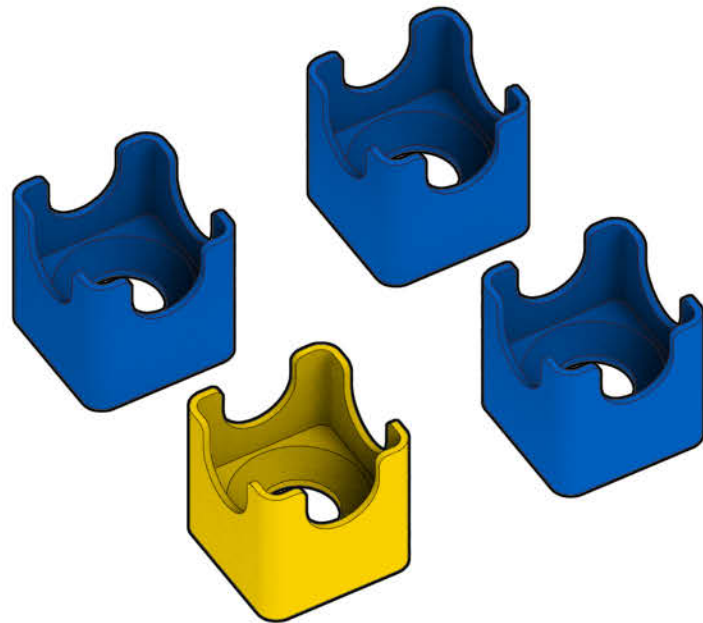

## Bold Color Set

Colors used:

Blocks used:

18 single-exit

9 bottom-exit

9 double-exit

⚠ **WARNING: CHOKING HAZARD—**  
Toy contains marbles. Not for children under 3 yrs.

## Castle

1

2

3

4

5

6

7