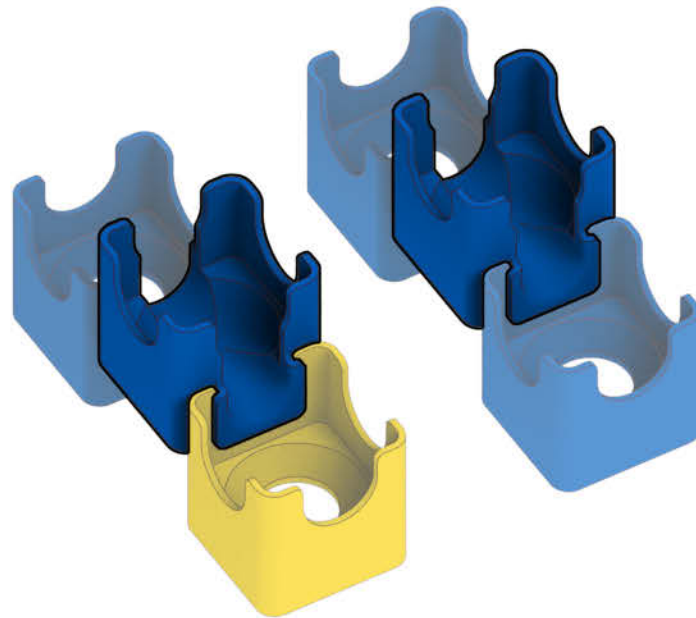

## Bold Color Set

Colors used:

Blocks used:

18 single-exit

9 bottom-exit

9 double-exit

⚠ **WARNING: CHOKING HAZARD—**  
Toy contains marbles. Not for children under 3 yrs.

## Castle

1

2

3

4

5

6

7