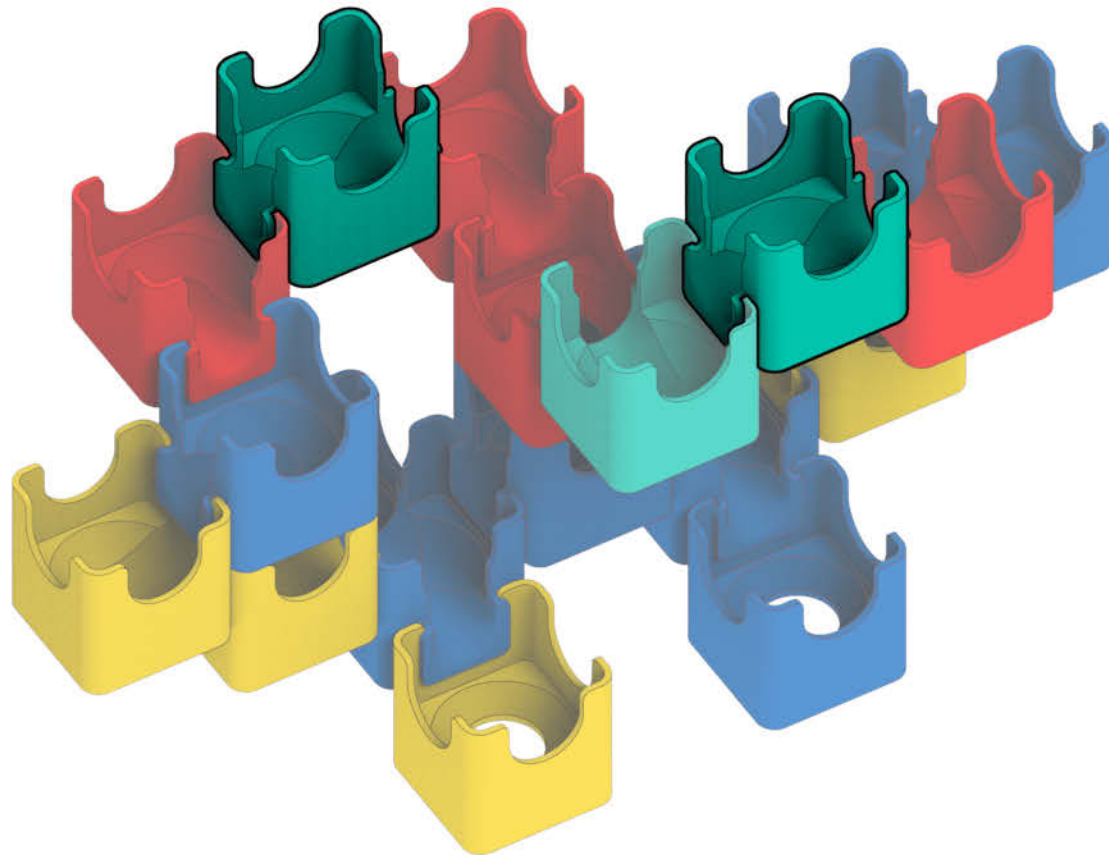

## Bold Color Set

Colors used:

Blocks used:

18 single-exit

9 bottom-exit

9 double-exit

⚠ **WARNING: CHOKING HAZARD—**  
Toy contains marbles. Not for children under 3 yrs.

## Castle

1

2

3

4

5

6

7