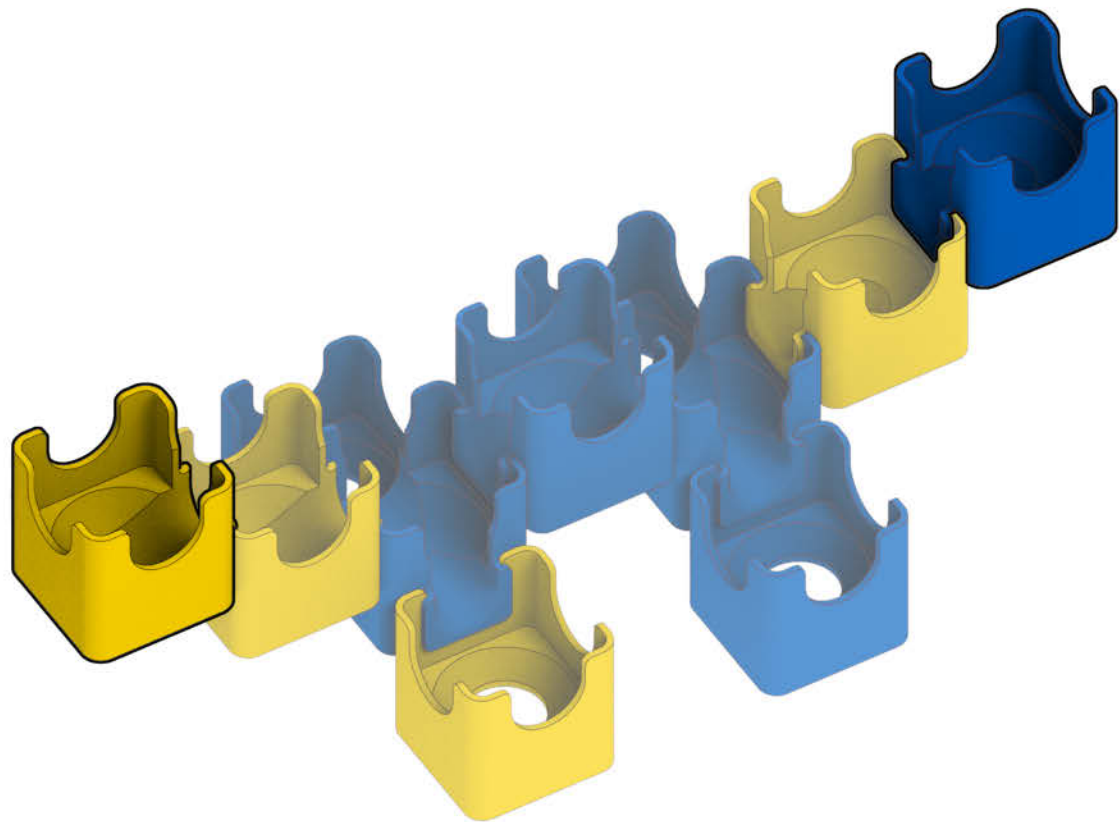

## Bold Color Set

Colors used:

Blocks used:

18 single-exit

9 bottom-exit

9 double-exit

⚠ **WARNING: CHOKING HAZARD—**  
Toy contains marbles. Not for children under 3 yrs.

## Castle

1

2

3

4

5

6

7