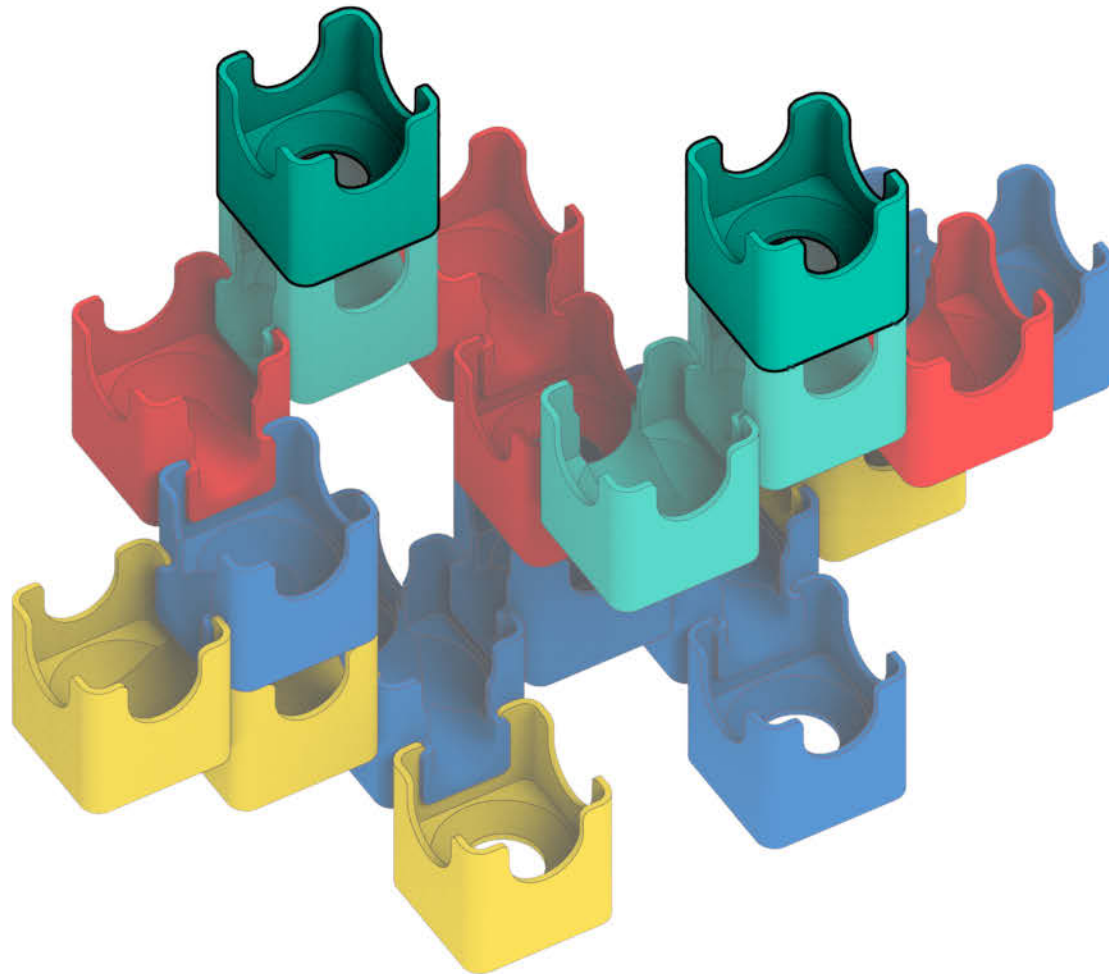

## Bold Color Set

Colors used:

Blocks used:

18 single-exit

9 bottom-exit

9 double-exit

⚠ **WARNING: CHOKING HAZARD—**  
Toy contains marbles. Not for children under 3 yrs.

## Castle

1

2

3

4

5

6

7