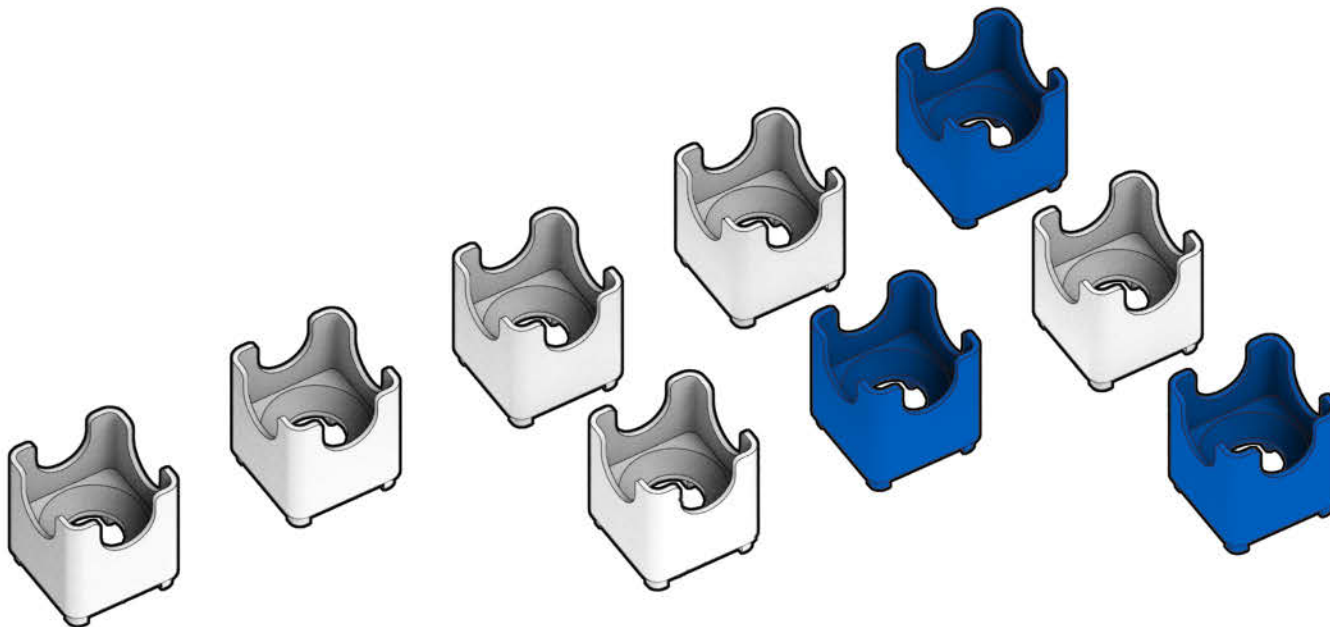

Q-BA-MAZE™ 2.0

The Next Generation Marble Maze

© 2016 MindWare®
2140 West County Road C
Roseville, MN 55113
Ph 800.274.6123

Set used:

Big Box

Colors used:

Blocks used:

-  36 single-exit
-  18 bottom-exit
-  17 double-exit

Palm Island

 **WARNING: CHOKING HAZARD—**
Toy contains marbles. Not for children under 3 yrs.

1

2

3

4

5

6