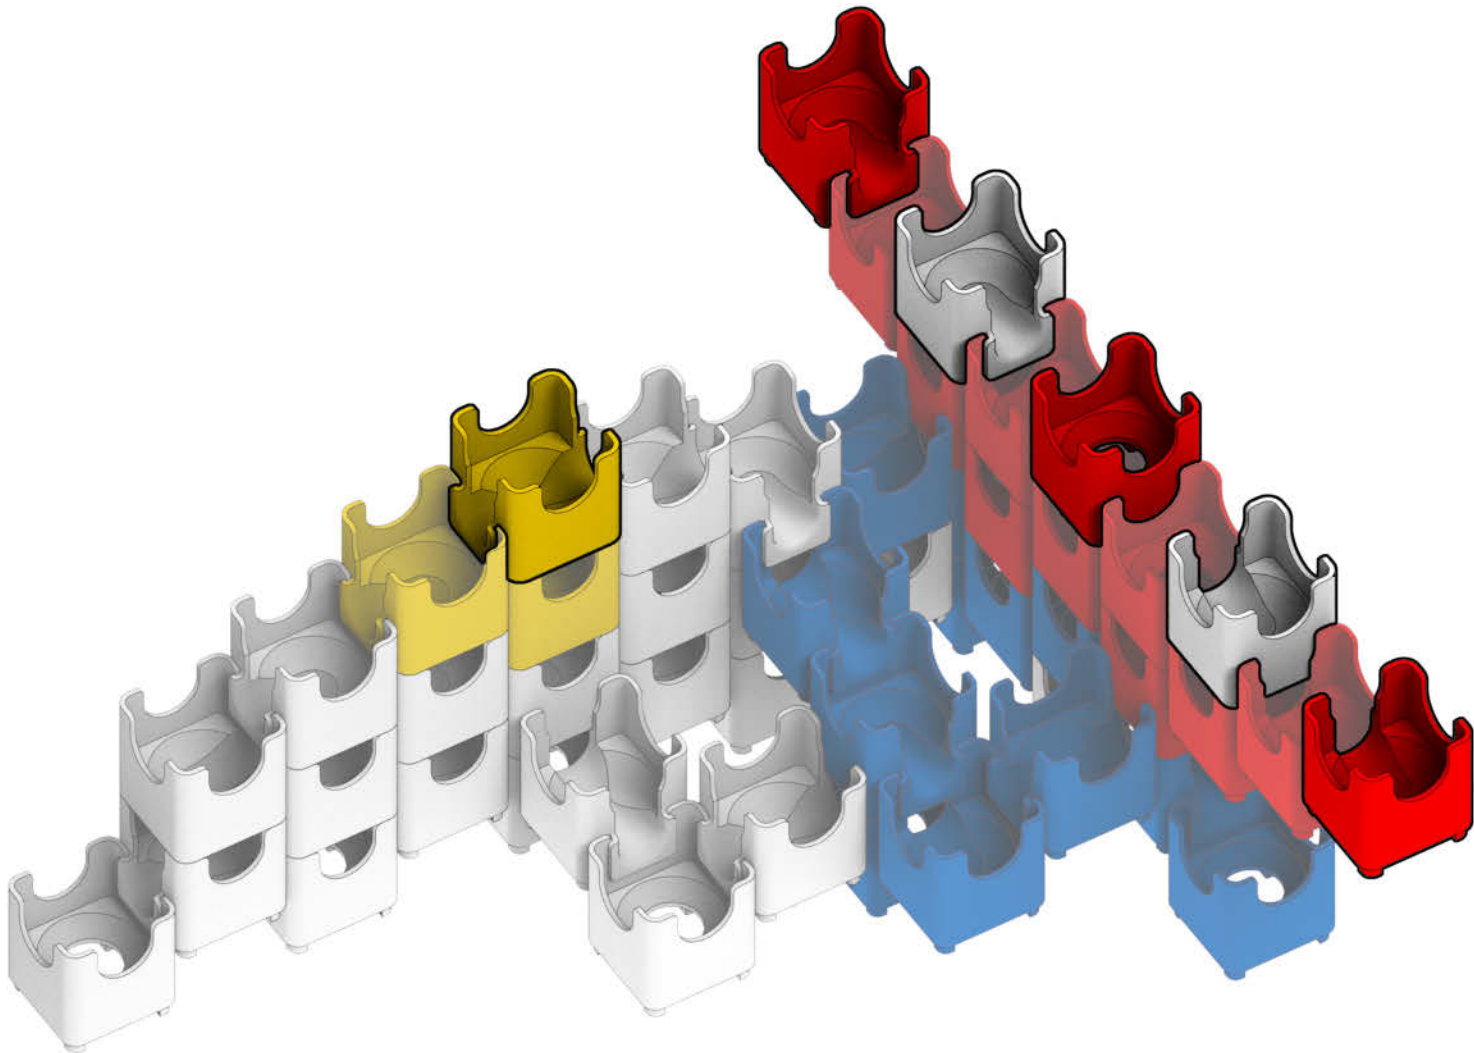

Q-BA-MAZE™ 2.0

The Next Generation Marble Maze

© 2016 MindWare®
2140 West County Road C
Roseville, MN 55113
Ph 800.274.6123

Set used:

Big Box

Colors used:

Blocks used:

-  36 single-exit
-  18 bottom-exit
-  17 double-exit

Palm Island

 **WARNING: CHOKING HAZARD—**
Toy contains marbles. Not for children under 3 yrs.

1

2

3

4

5

6

7

9

10

12

14

15

16

17