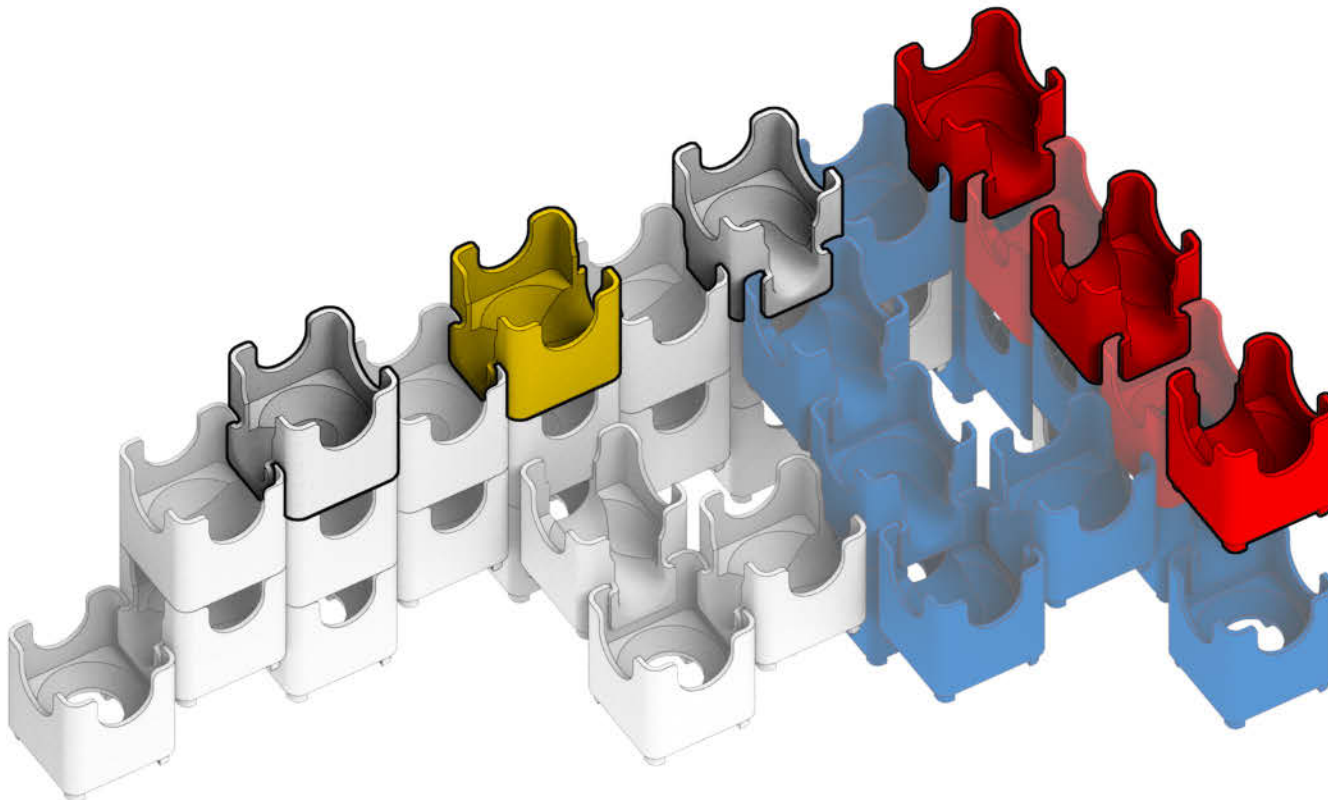

Q-BA-MAZE™ 2.0

The Next Generation Marble Maze

© 2016 MindWare®
2140 West County Road C
Roseville, MN 55113
Ph 800.274.6123

Set used:

Big Box

Colors used:

Blocks used:

-  36 single-exit
-  18 bottom-exit
-  17 double-exit

Palm Island

 **WARNING: CHOKING HAZARD—**
Toy contains marbles. Not for children under 3 yrs.

1

2

3

4

5

6