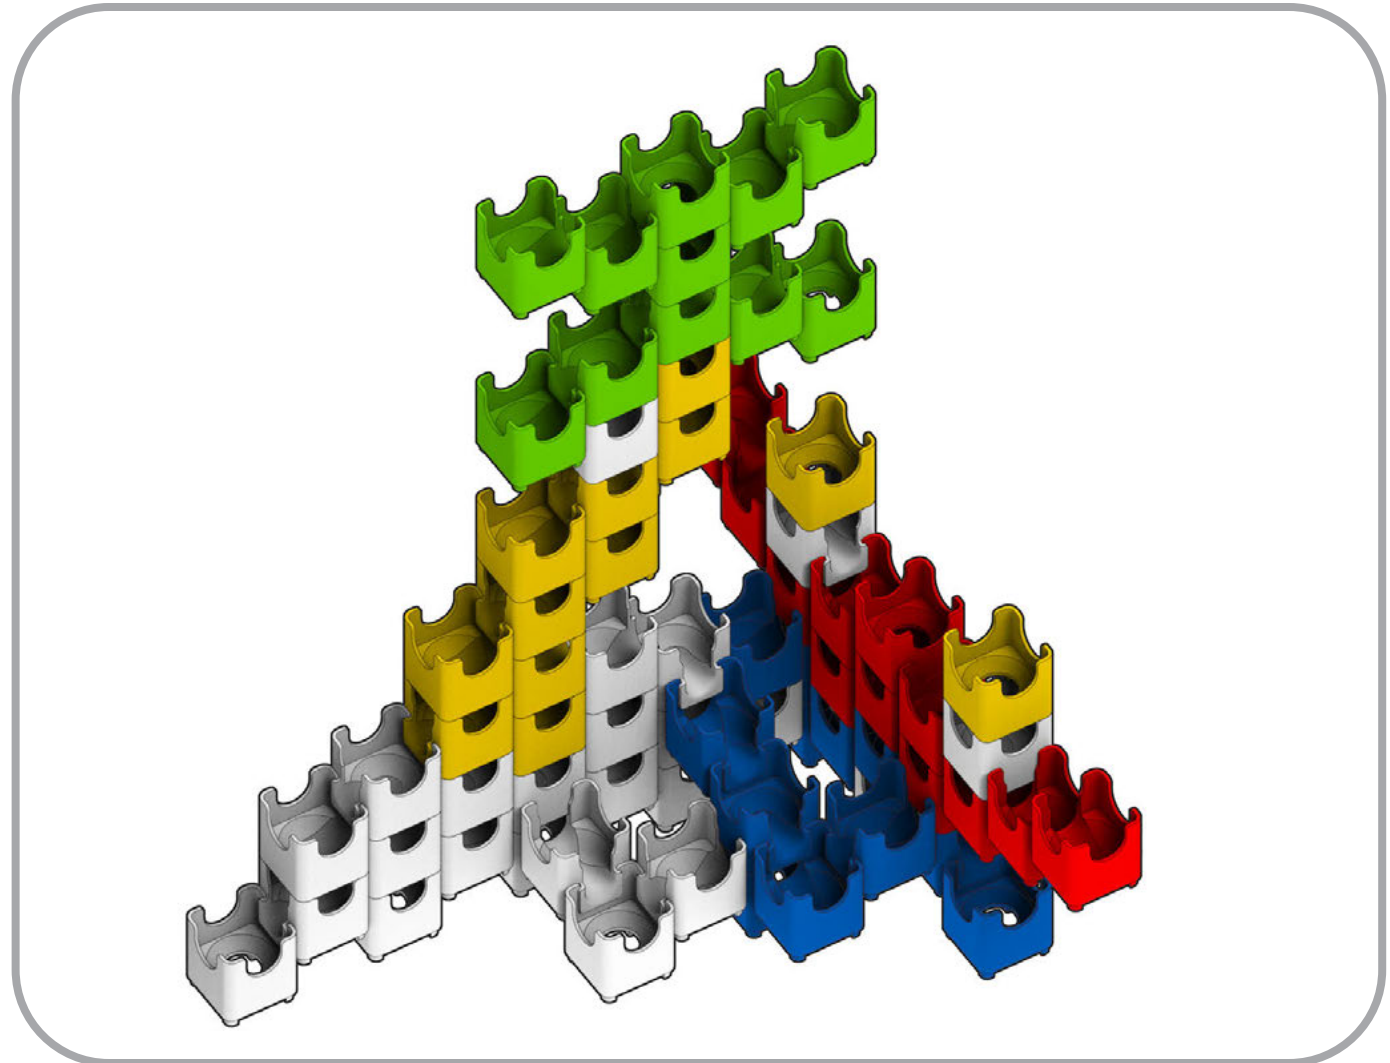

Q-BA-MAZE™ 2.0

The Next Generation Marble Maze

© 2016 MindWare®
2140 West County Road C
Roseville, MN 55113
Ph 800.274.6123

Set used:

Big Box

Colors used:

Blocks used:

-  36 single-exit
-  18 bottom-exit
-  17 double-exit

Palm Island

 **WARNING: CHOKING HAZARD—**
Toy contains marbles. Not for children under 3 yrs.

1

2

3

4

5

6