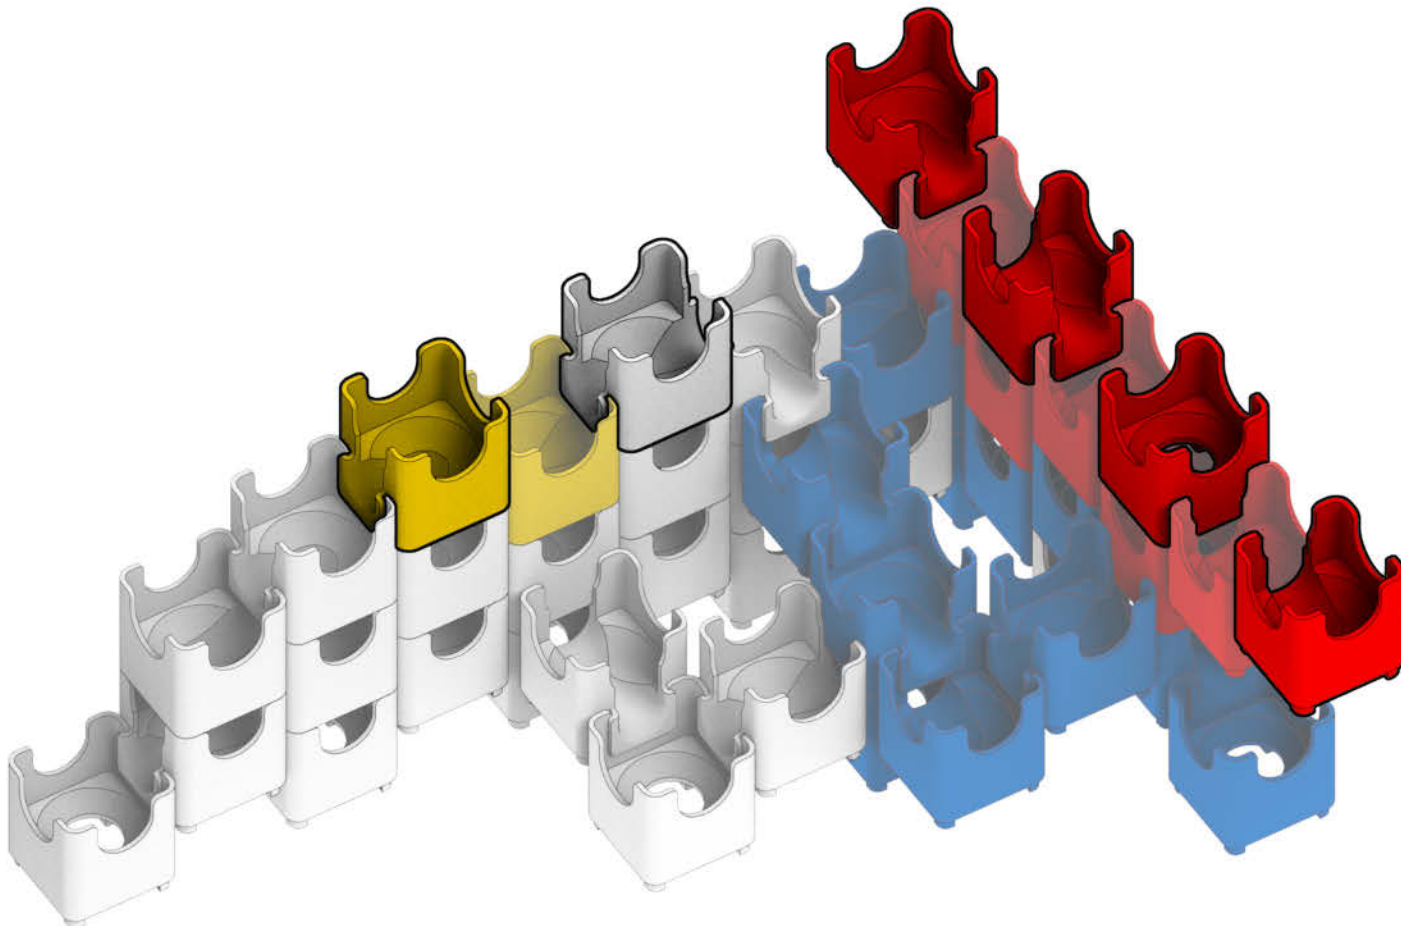

Q-BA-MAZE™ 2.0

The Next Generation Marble Maze

© 2016 MindWare®
2140 West County Road C
Roseville, MN 55113
Ph 800.274.6123

Set used:

Big Box

Colors used:

Blocks used:

-  36 single-exit
-  18 bottom-exit
-  17 double-exit

Palm Island

 **WARNING: CHOKING HAZARD—**
Toy contains marbles. Not for children under 3 yrs.

1

2

3

4

5

6

7

9

10

12

14

15

16

17