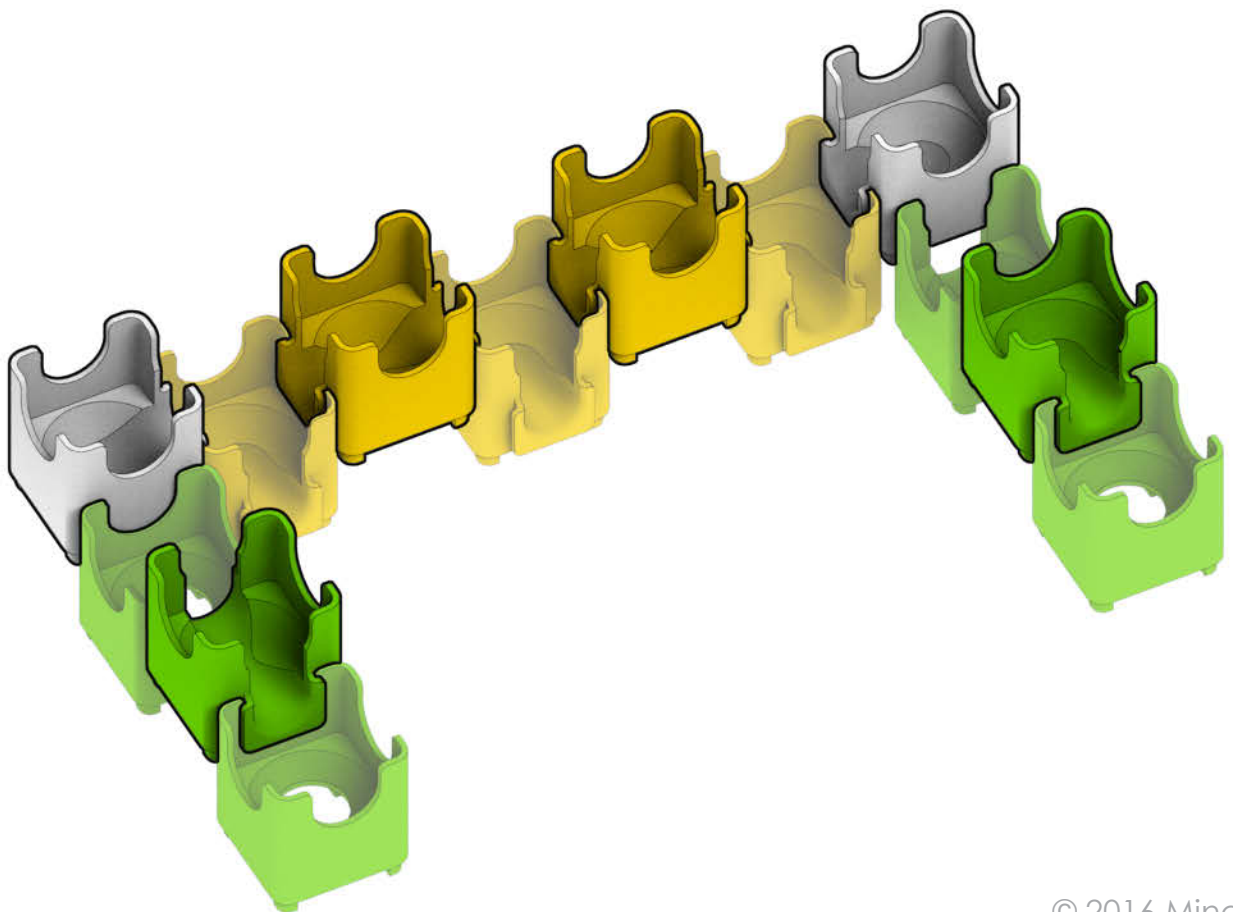

Q-BA-MAZE™ 2.0

The Next Generation Marble Maze

Set used:

Big Box

Colors used:

Blocks used:

 36 single-exit

 17 bottom-exit

 18 double-exit

Fireplace

 **WARNING: CHOKING HAZARD—**
Toy contains marbles. Not for children under 3 yrs.

© 2016 MindWare®
2140 West County Road C
Roseville, MN 55113
Ph 800.274.6123

1

2

3

4

5

6

7

15

18

23

24

Find Q-BA-MAZE™ products and plans online