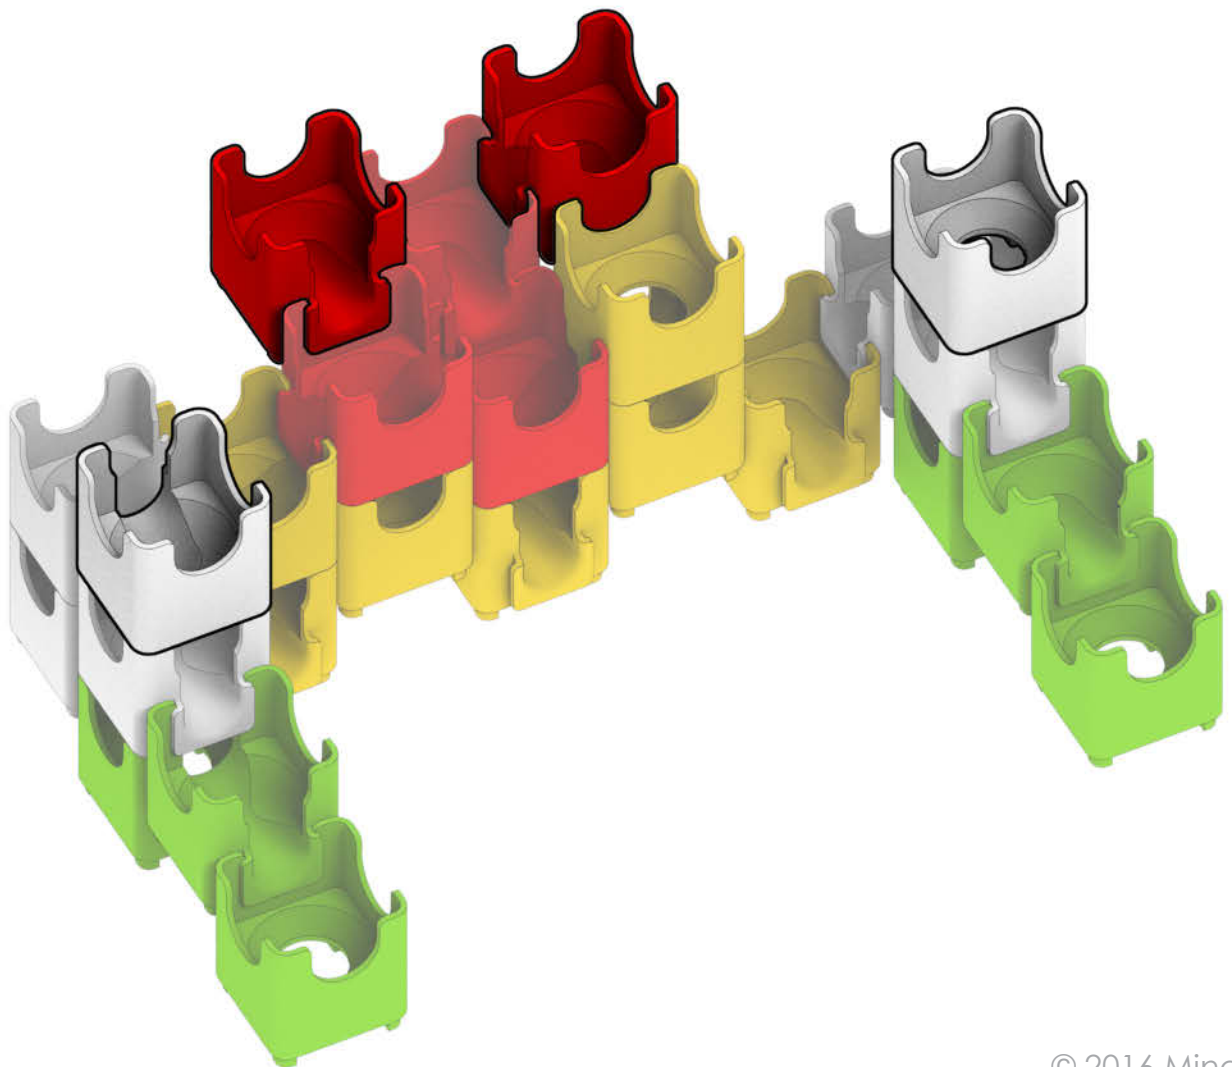

Q-BA-MAZE™ 2.0

The Next Generation Marble Maze

Set used:

Big Box

Colors used:

Blocks used:

 36 single-exit

 17 bottom-exit

 18 double-exit

Fireplace

 **WARNING: CHOKING HAZARD—**
Toy contains marbles. Not for children under 3 yrs.

© 2016 MindWare®
2140 West County Road C
Roseville, MN 55113
Ph 800.274.6123

1

2

3

4

5

6

7

15

18

23

24

Find Q-BA-MAZE™ products and plans online