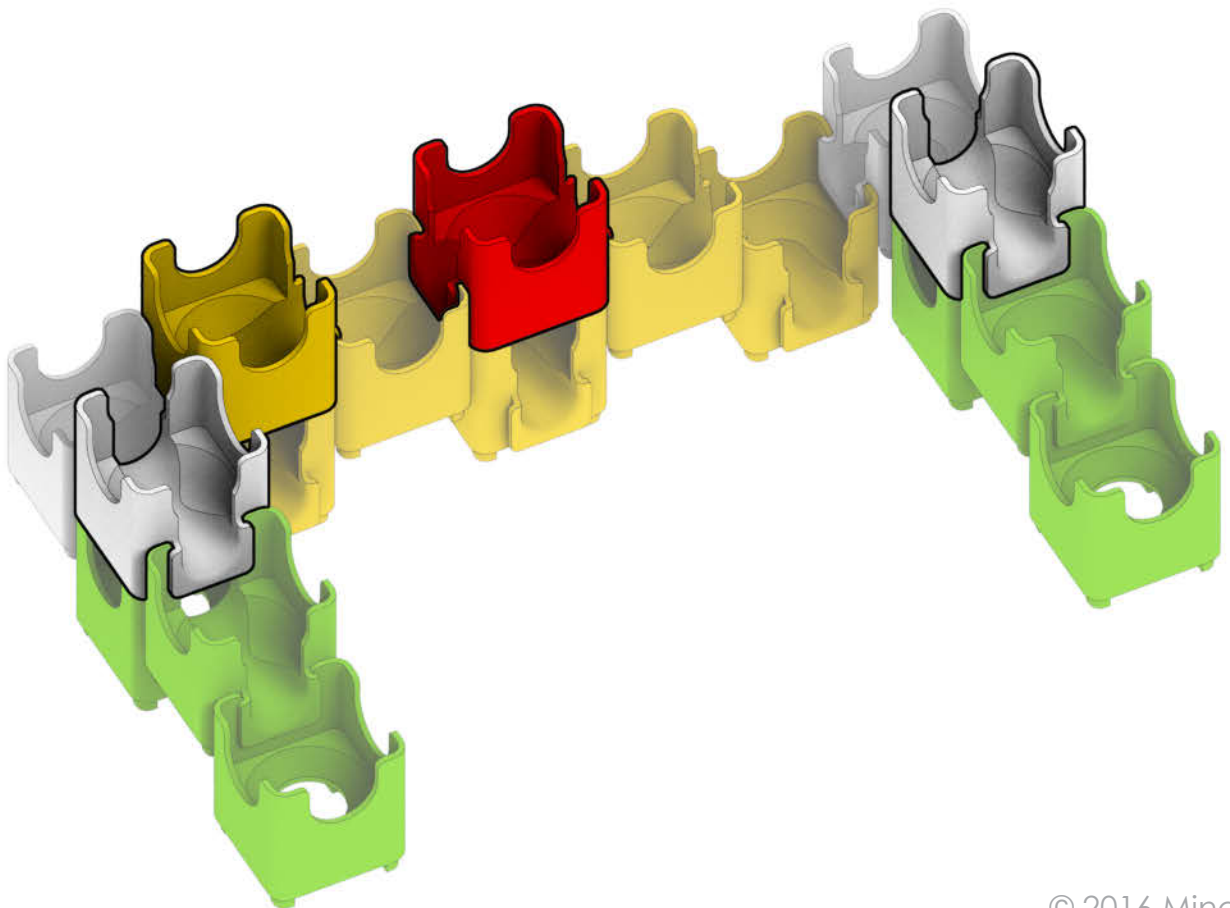

Q-BA-MAZE™ 2.0

The Next Generation Marble Maze

Set used:

Big Box

Colors used:

Blocks used:

 36 single-exit

 17 bottom-exit

 18 double-exit

Fireplace

 **WARNING: CHOKING HAZARD—**
Toy contains marbles. Not for children under 3 yrs.

© 2016 MindWare®
2140 West County Road C
Roseville, MN 55113
Ph 800.274.6123

1

2

3

4

5

6

7

15

18

23

24

Find Q-BA-MAZE™ products and plans online