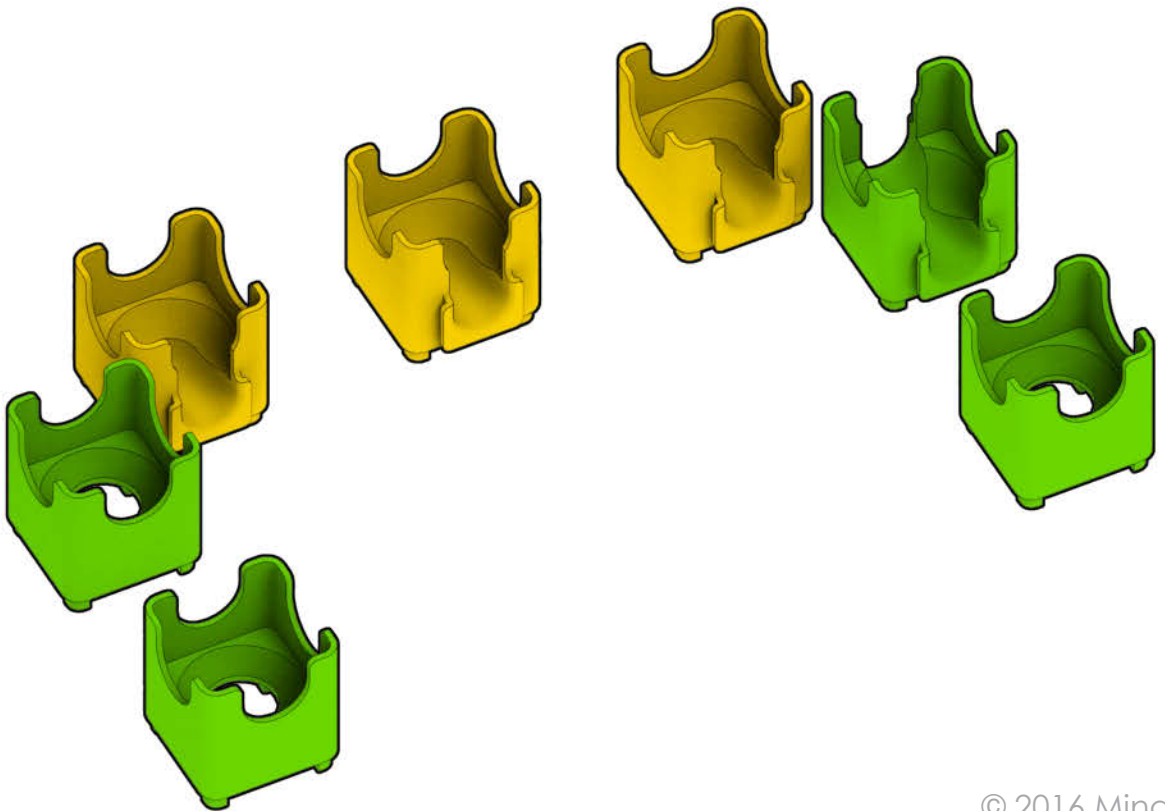

Q-BA-MAZE™ 2.0

The Next Generation Marble Maze

Set used:

Big Box

Colors used:

Blocks used:

 36 single-exit

 17 bottom-exit

 18 double-exit

Fireplace

 **WARNING: CHOKING HAZARD—**
Toy contains marbles. Not for children under 3 yrs.

© 2016 MindWare®
2140 West County Road C
Roseville, MN 55113
Ph 800.274.6123

1

2

3

4

5

6

7

15

18

23

24

Find Q-BA-MAZE™ products and plans online