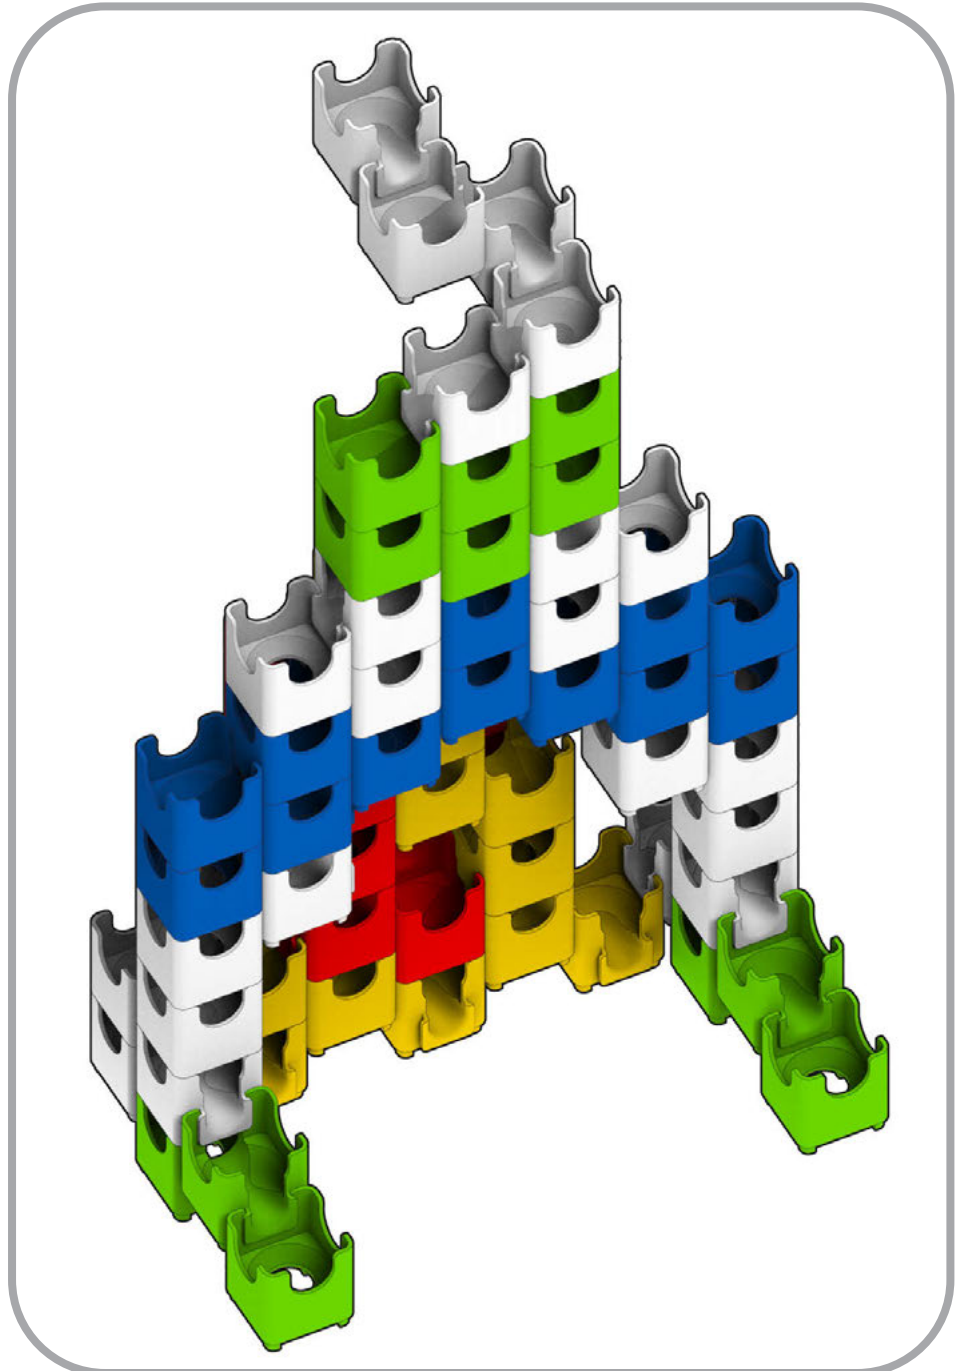

Q-BA-MAZE™ 2.0

The Next Generation Marble Maze

Set used:

Big Box

Colors used:

Blocks used:

 36 single-exit

 17 bottom-exit

 18 double-exit

Fireplace

 **WARNING: CHOKING HAZARD—**
Toy contains marbles. Not for children under 3 yrs.

© 2016 MindWare®
2140 West County Road C
Roseville, MN 55113
Ph 800.274.6123

1

2

3

4