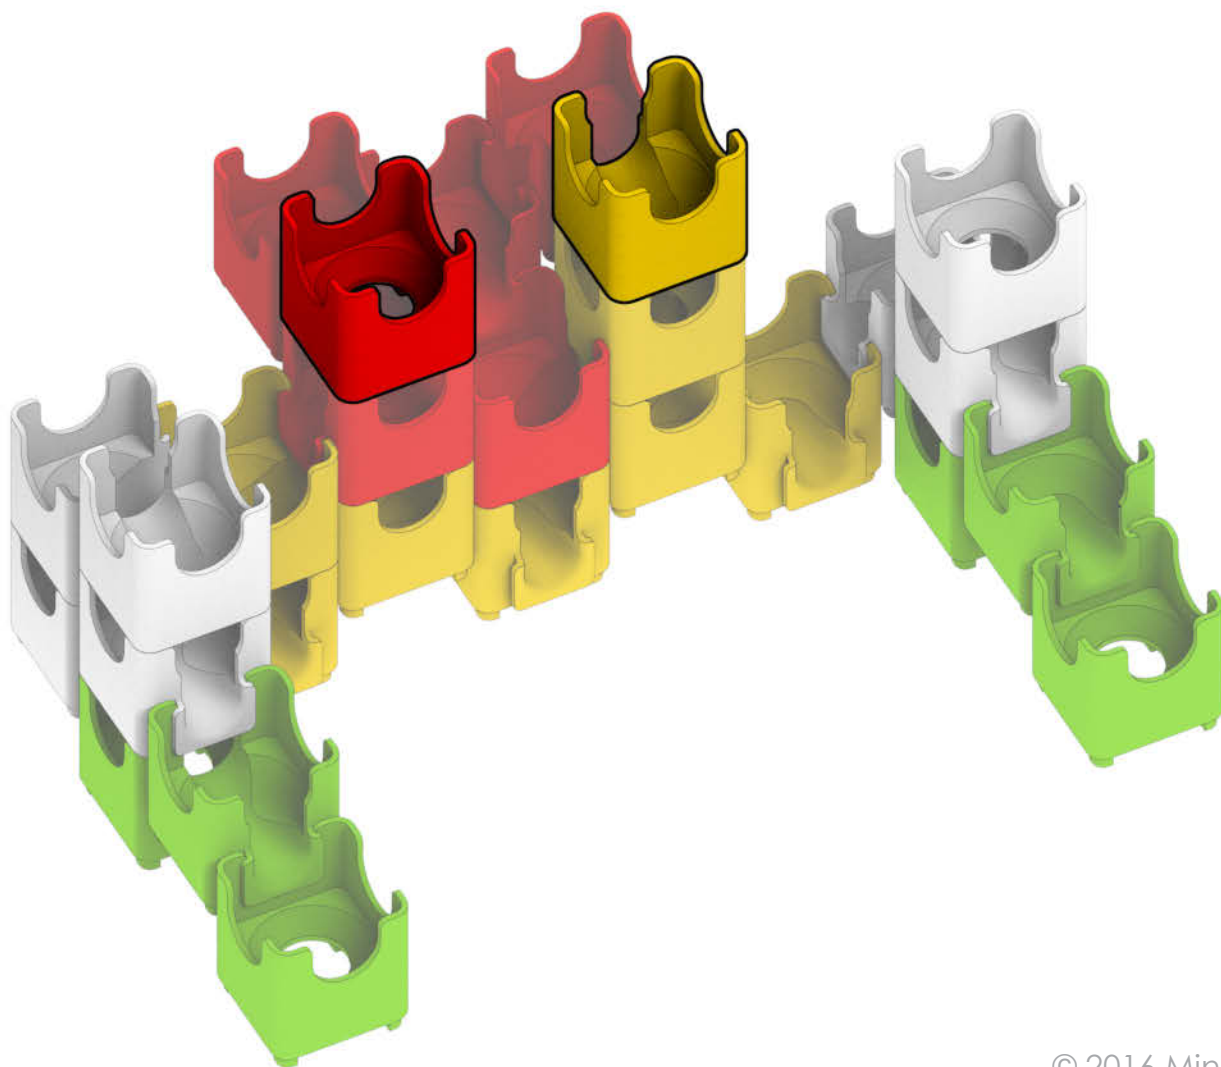

Q-BA-MAZE™ 2.0

The Next Generation Marble Maze

Set used:

Big Box

Colors used:

Blocks used:

 36 single-exit

 17 bottom-exit

 18 double-exit

Fireplace

 **WARNING: CHOKING HAZARD—**
Toy contains marbles. Not for children under 3 yrs.

© 2016 MindWare®
2140 West County Road C
Roseville, MN 55113
Ph 800.274.6123

1

2

3

4

5

6

7

15

18

23

24

Find Q-BA-MAZE™ products and plans online