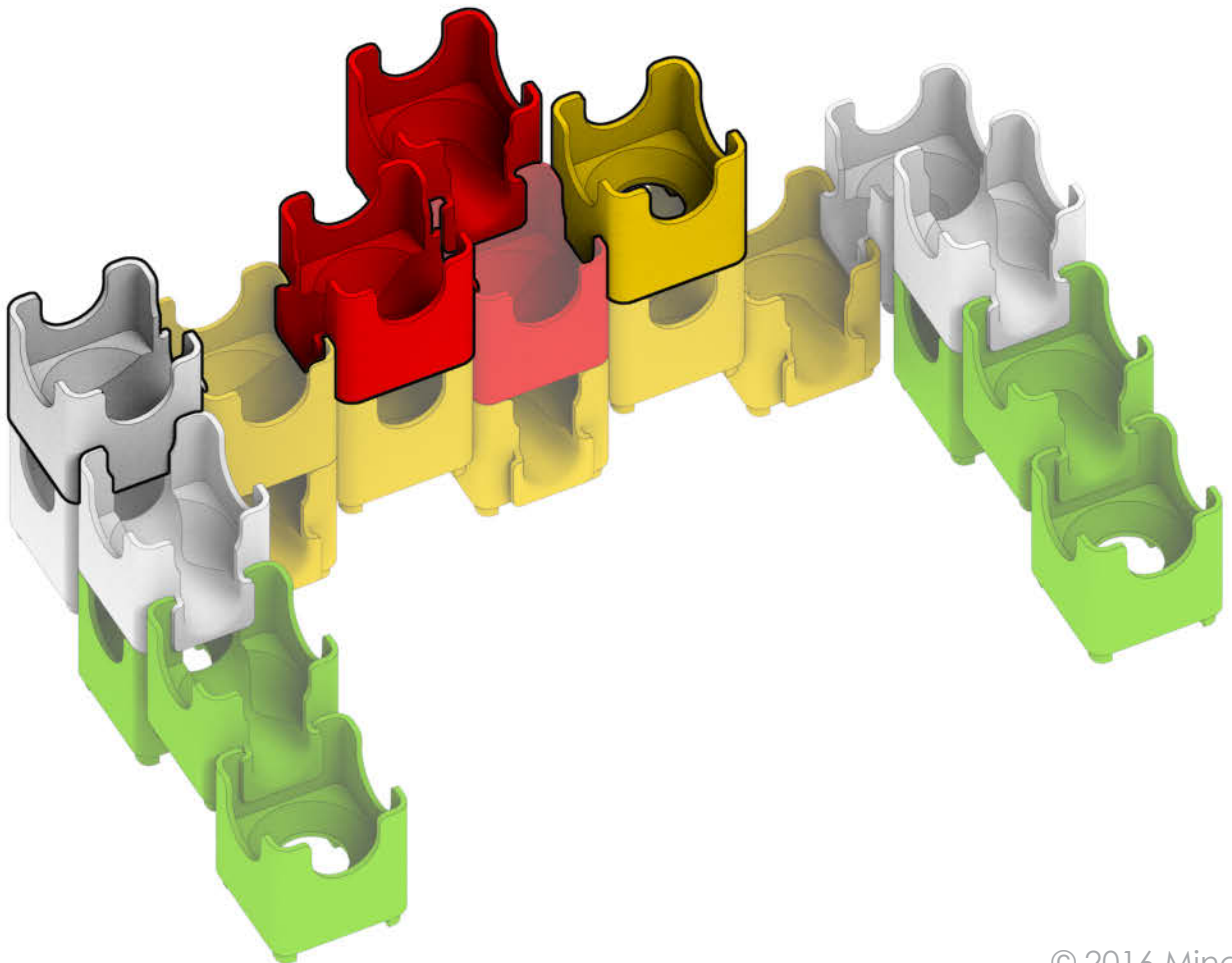

Q-BA-MAZE™ 2.0

The Next Generation Marble Maze

Set used:

Big Box

Colors used:

Blocks used:

 36 single-exit

 17 bottom-exit

 18 double-exit

Fireplace

 **WARNING: CHOKING HAZARD—**
Toy contains marbles. Not for children under 3 yrs.

© 2016 MindWare®
2140 West County Road C
Roseville, MN 55113
Ph 800.274.6123

1

2

3

4