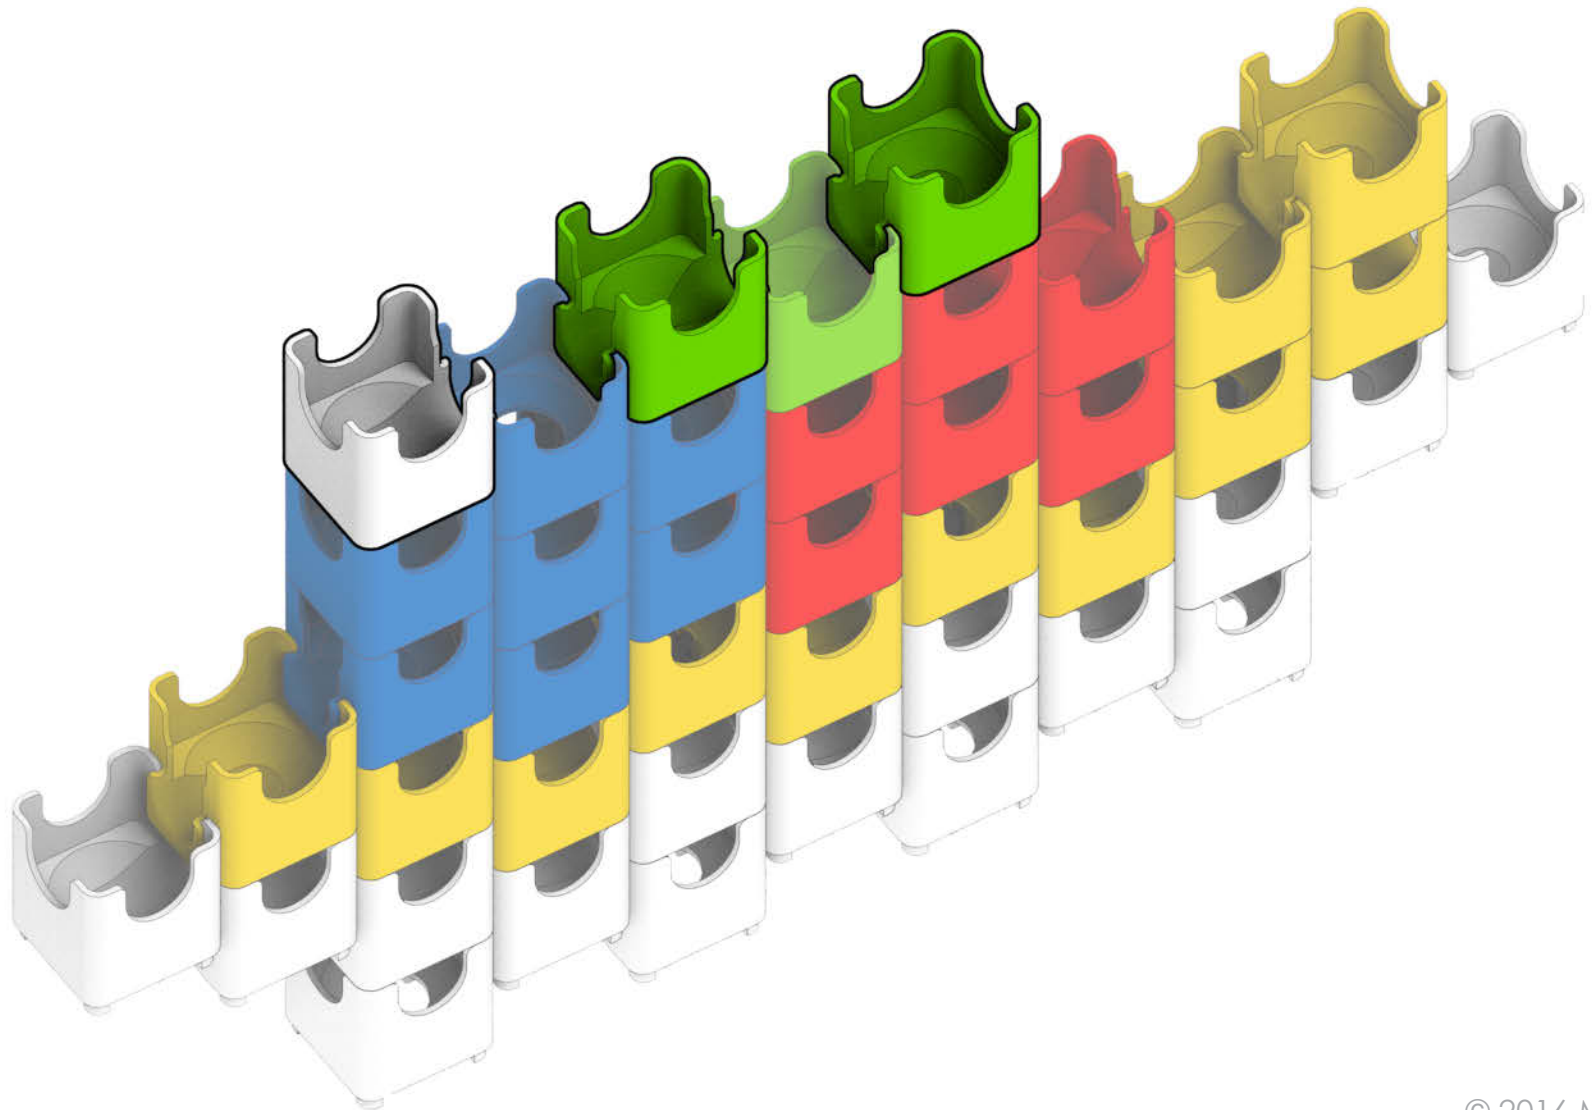

9 bottom-exit

18 double-exit

Banana Split

⚠ **WARNING: CHOKING HAZARD—**
Toy contains marbles. Not for children under 3 yrs.

1

2

3

4

5

6

7

9

10

12

13

14