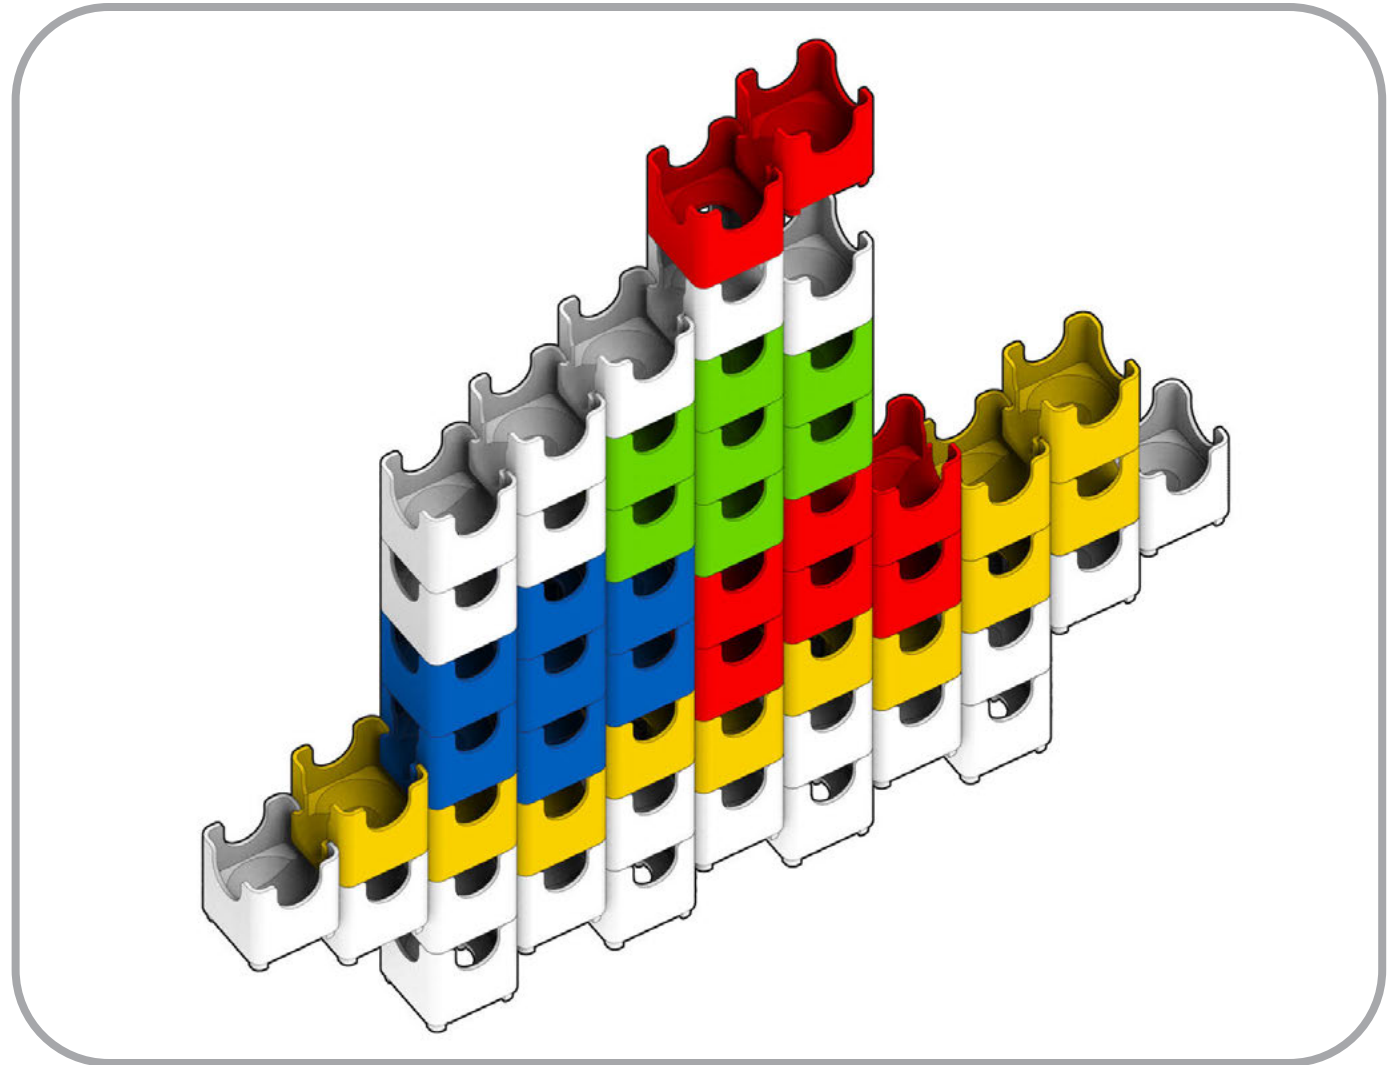

Q-BA-MAZE™ 2.0

The Next Generation Marble Maze

© 2016 MindWare®
2140 West County Road C
Roseville, MN 55113
Ph 800.274.6123

Set used:

Big Box

Colors used:

Blocks used:

28 single-exit

9 bottom-exit

18 double-exit

Banana Split

⚠ **WARNING: CHOKING HAZARD—**
Toy contains marbles. Not for children under 3 yrs.

1

2

3

4