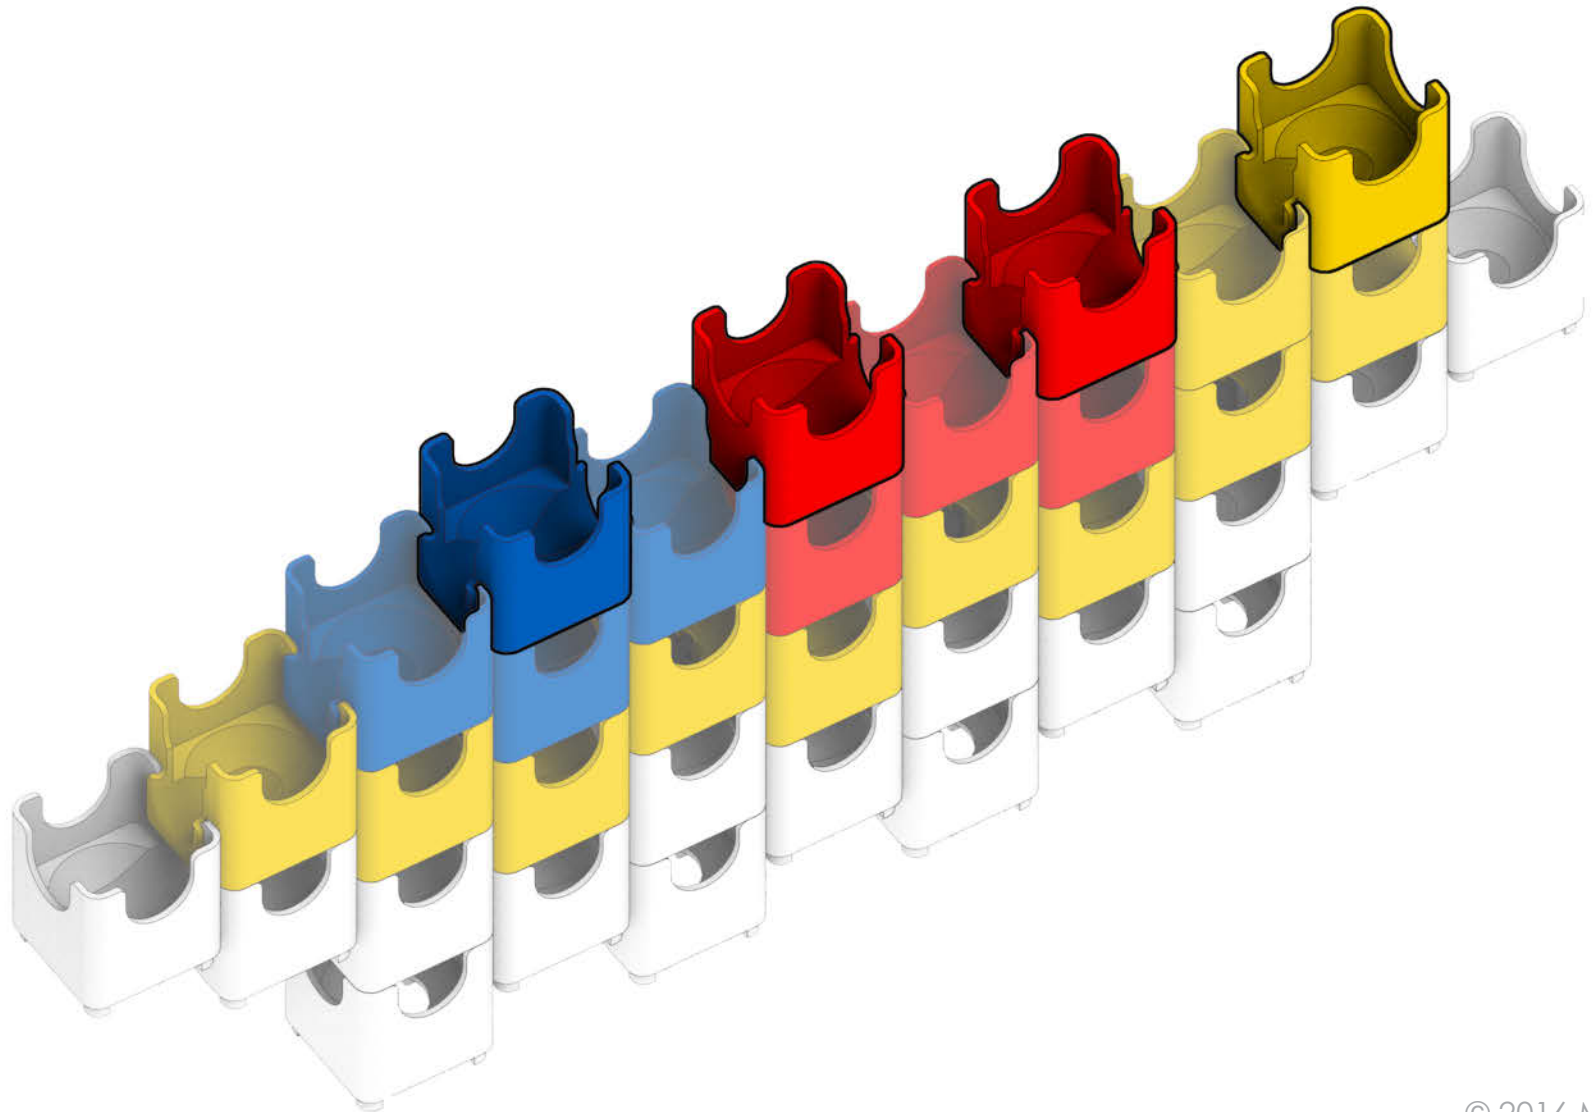

9 bottom-exit

18 double-exit

Banana Split

⚠ **WARNING: CHOKING HAZARD—**
Toy contains marbles. Not for children under 3 yrs.

1

2

3

4

5

6

7

9

10

12

13

14