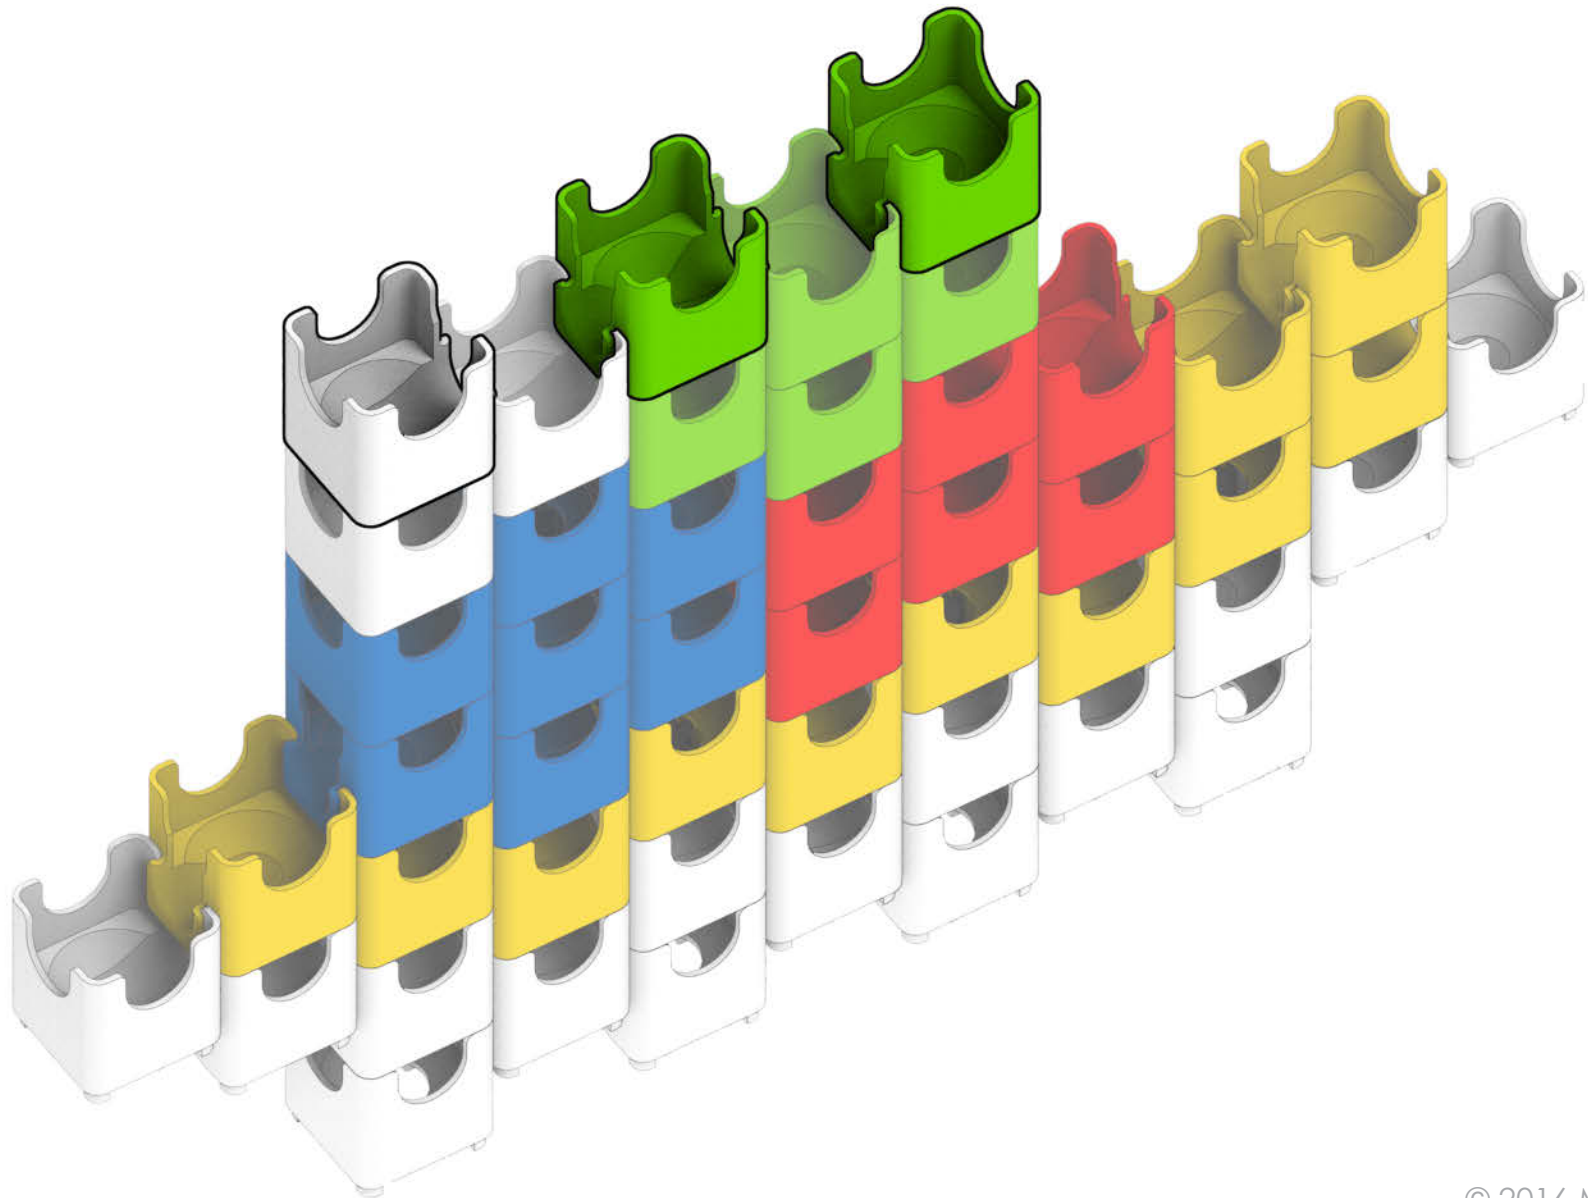

9 bottom-exit

18 double-exit

Banana Split

⚠ **WARNING: CHOKING HAZARD—**
Toy contains marbles. Not for children under 3 yrs.

1

2

3

4

5

6

7

9

10

12

13

14