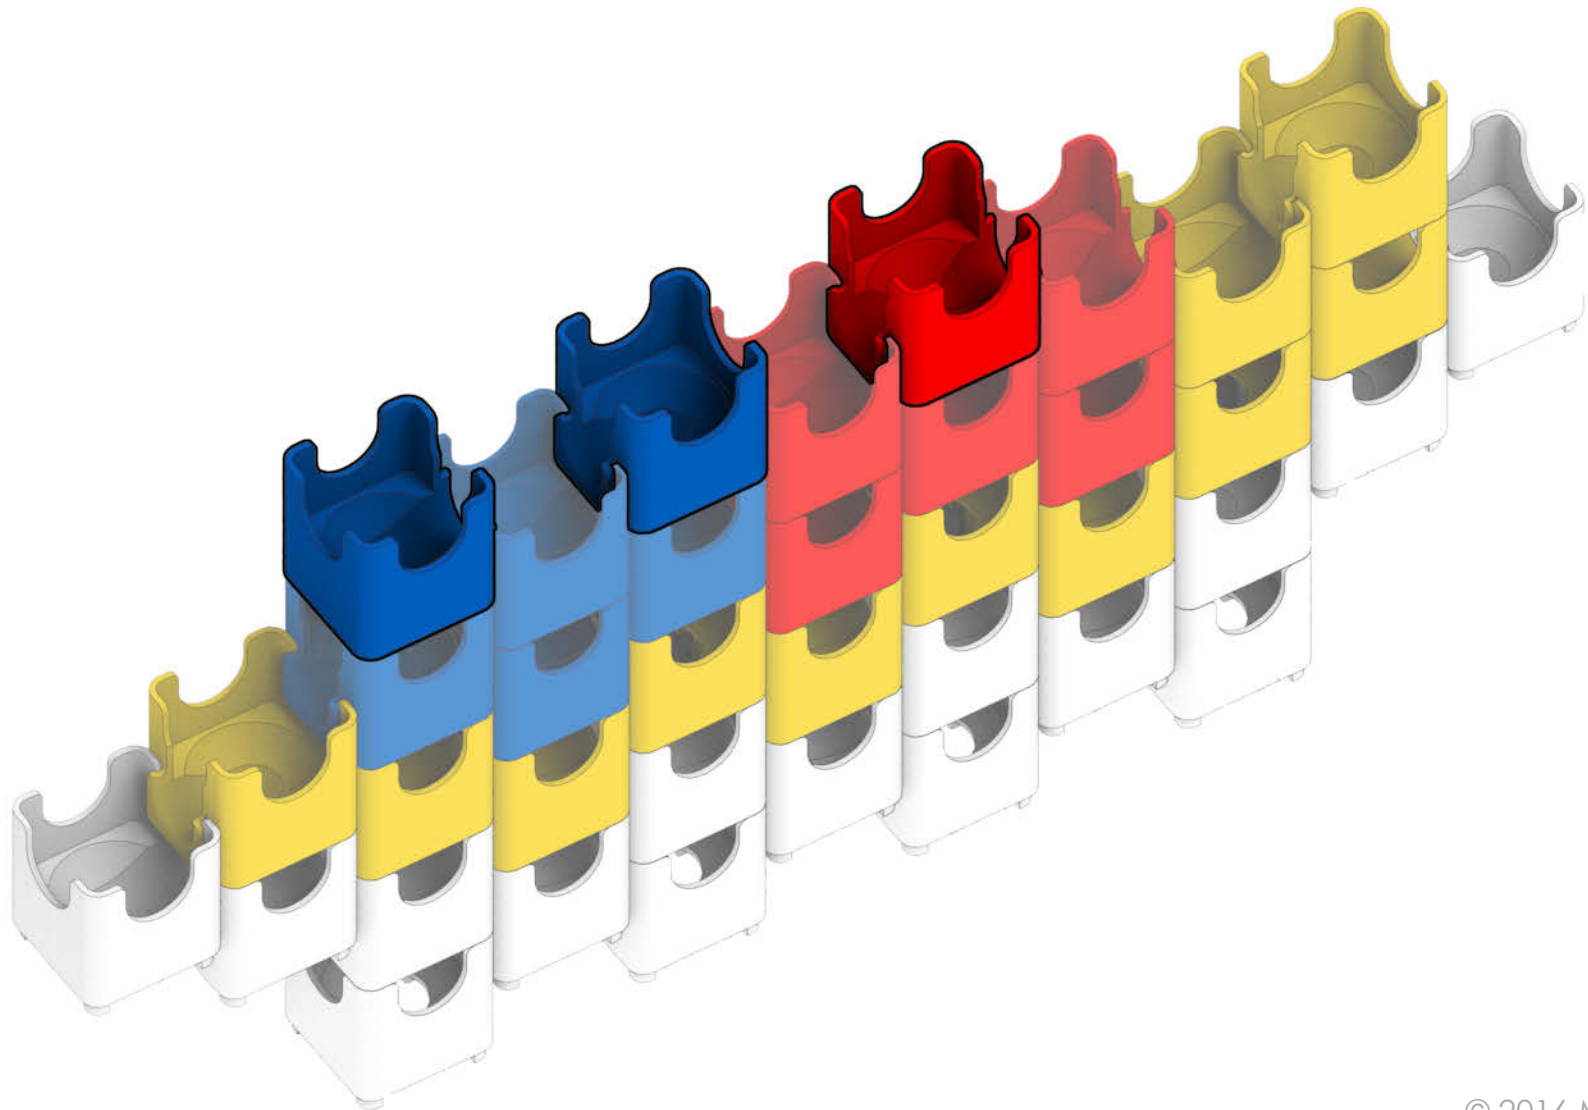

9 bottom-exit

18 double-exit

Banana Split

⚠ **WARNING: CHOKING HAZARD—**
Toy contains marbles. Not for children under 3 yrs.

1

2

3

4

5

6

7

9

10

12

13

14