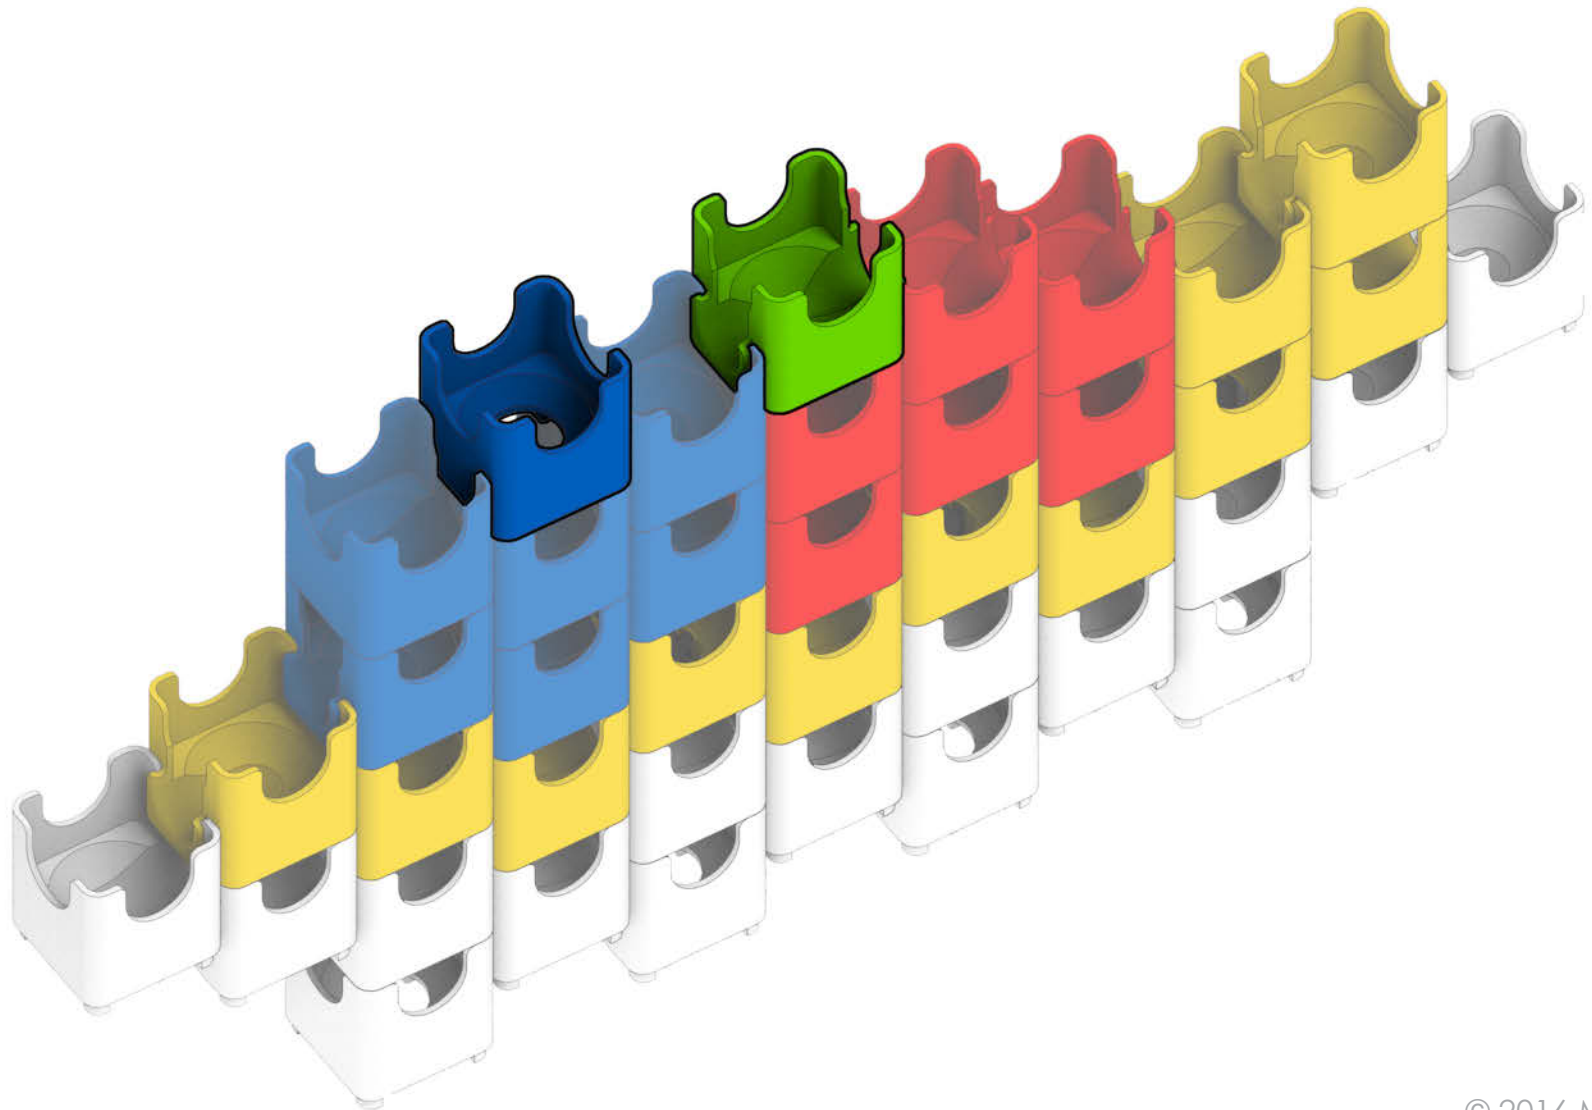

9 bottom-exit

18 double-exit

Banana Split

⚠ **WARNING: CHOKING HAZARD—**
Toy contains marbles. Not for children under 3 yrs.

1

2

3

4

5

6

7

9

10

12

13

14