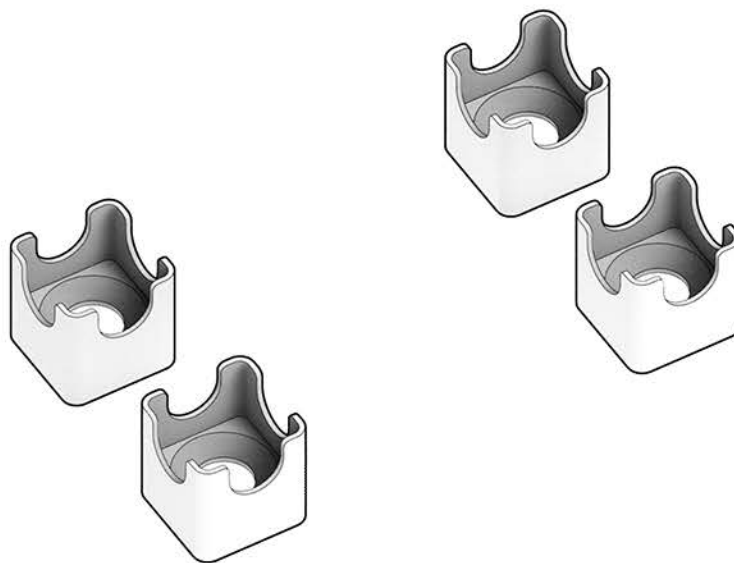

Q-BA-MAZE™ 2.0

The Next Generation Marble Maze

© 2016 MindWare®
2140 West County Road C
Roseville, MN 55113
Ph 800.274.6123

Set used:

Big Box

Colors used:

Blocks used:

-  36 single-exit
-  18 bottom-exit
-  18 double-exit

Angelfis

 **WARNING: CHOKING HAZARD—**
Toy contains marbles. Not for children under 3 yrs.

1

2

3

4

5

6