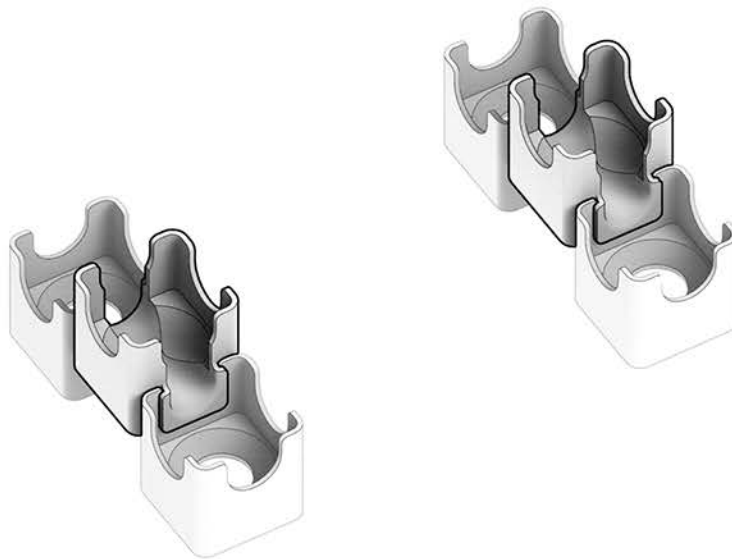

Q-BA-MAZE™ 2.0

The Next Generation Marble Maze

© 2016 MindWare®
2140 West County Road C
Roseville, MN 55113
Ph 800.274.6123

Set used:

Big Box

Colors used:

Blocks used:

-  36 single-exit
-  18 bottom-exit
-  18 double-exit

Angelfis

 **WARNING: CHOKING HAZARD—**
Toy contains marbles. Not for children under 3 yrs.

1

2

3

4

5

6