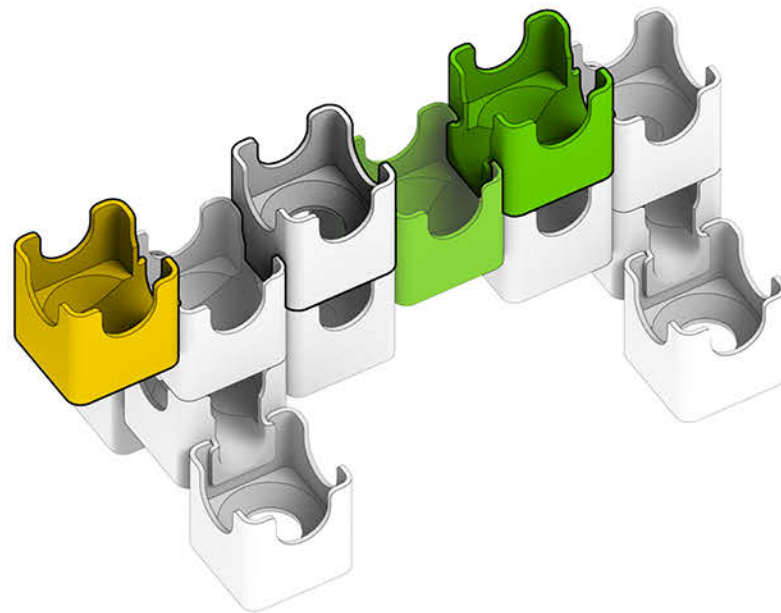

Q-BA-MAZE™ 2.0

The Next Generation Marble Maze

© 2016 MindWare®
2140 West County Road C
Roseville, MN 55113
Ph 800.274.6123

Set used:

Big Box

Colors used:

Blocks used:

-  36 single-exit
-  18 bottom-exit
-  18 double-exit

Angelfis

 **WARNING: CHOKING HAZARD—**
Toy contains marbles. Not for children under 3 yrs.

1

2

3

4

5

6