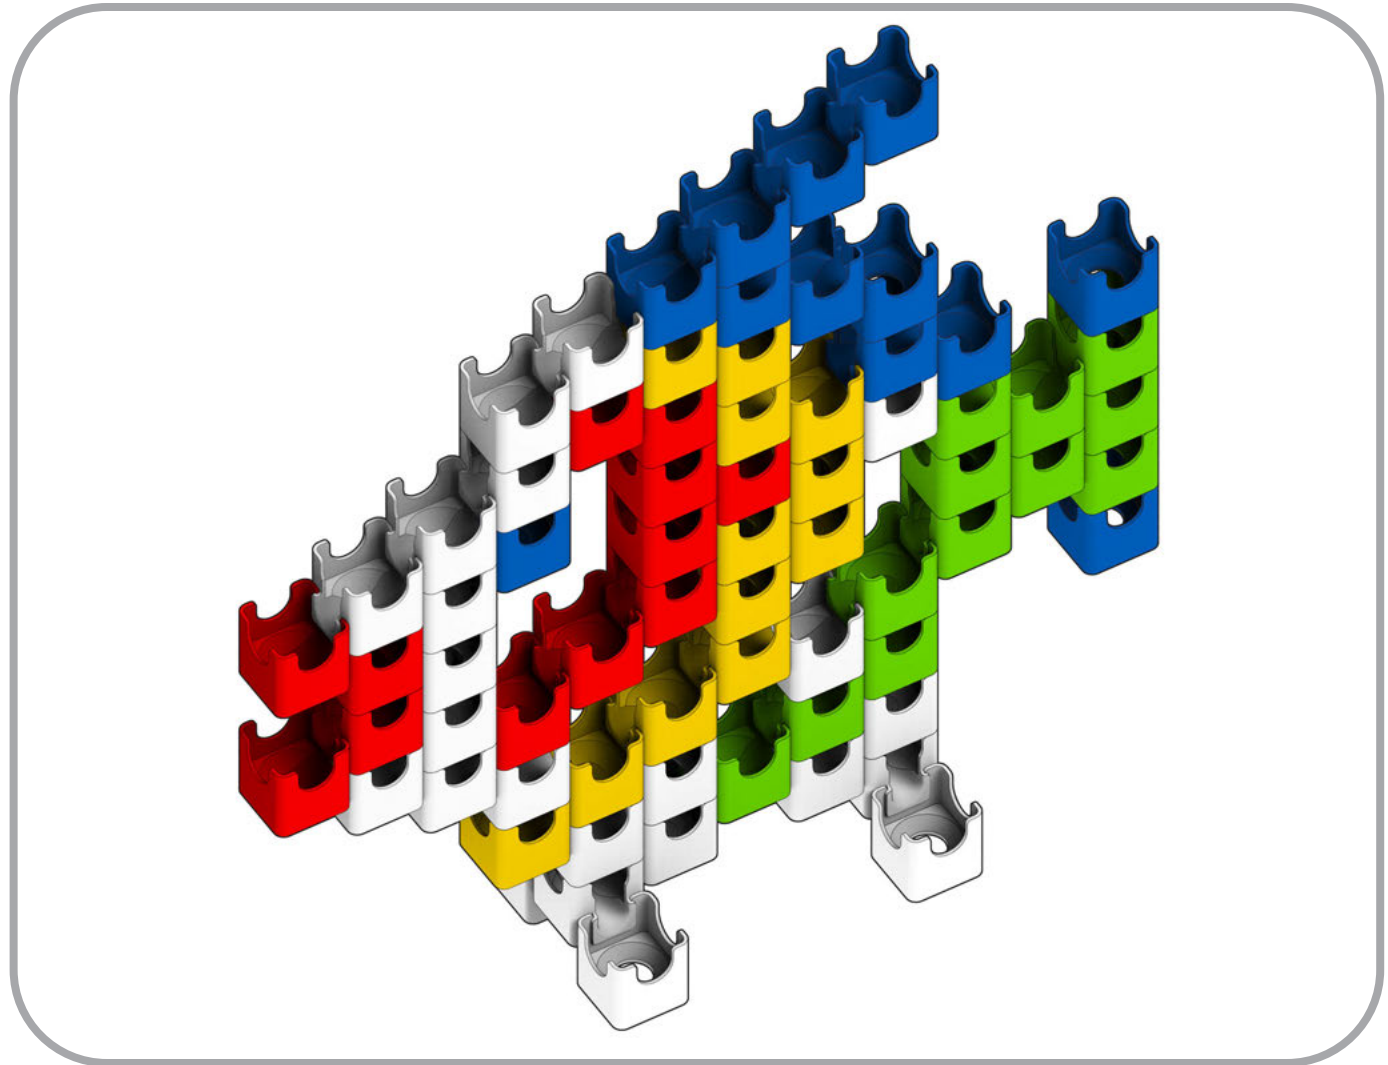

Q-BA-MAZE™ 2.0

The Next Generation Marble Maze

© 2016 MindWare®
2140 West County Road C
Roseville, MN 55113
Ph 800.274.6123

Set used:

Big Box

Colors used:

Blocks used:

-  36 single-exit
-  18 bottom-exit
-  18 double-exit