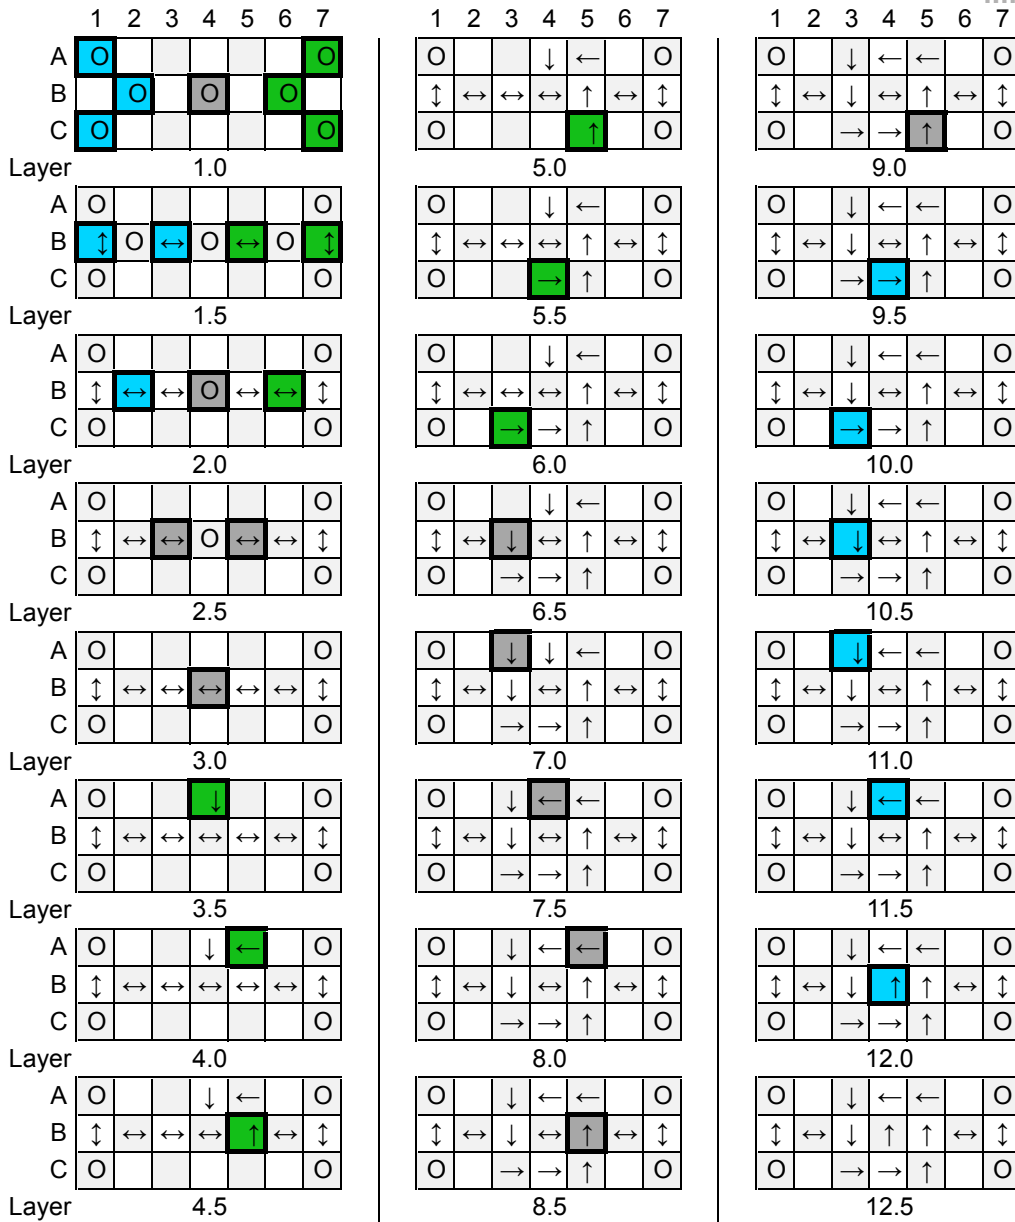

# Tower 8

Q-BA-DRAW v 1.2

1 50-pack  
20-pack

	bottom-exit	single-exit	double-exit	TOTAL	=	36
cubes used	8	18	9	35		
cubes available	1			1		

**WARNING: CHOKING HAZARD-**  
Toy contains marbles. Not for children under 3 yrs.