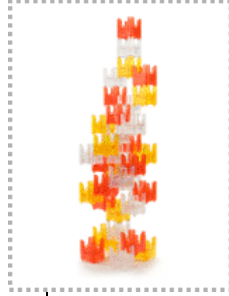

Spiral Tower

Q-BA-DRAW v 1.2

1 50-pack
20-pack

	bottom-exit	single-exit	double-exit	TOTAL =	36
cubes used	9	18	9	36	
cubes available					

WARNING: CHOKING HAZARD-
Toy contains marbles. Not for children under 3 yrs.