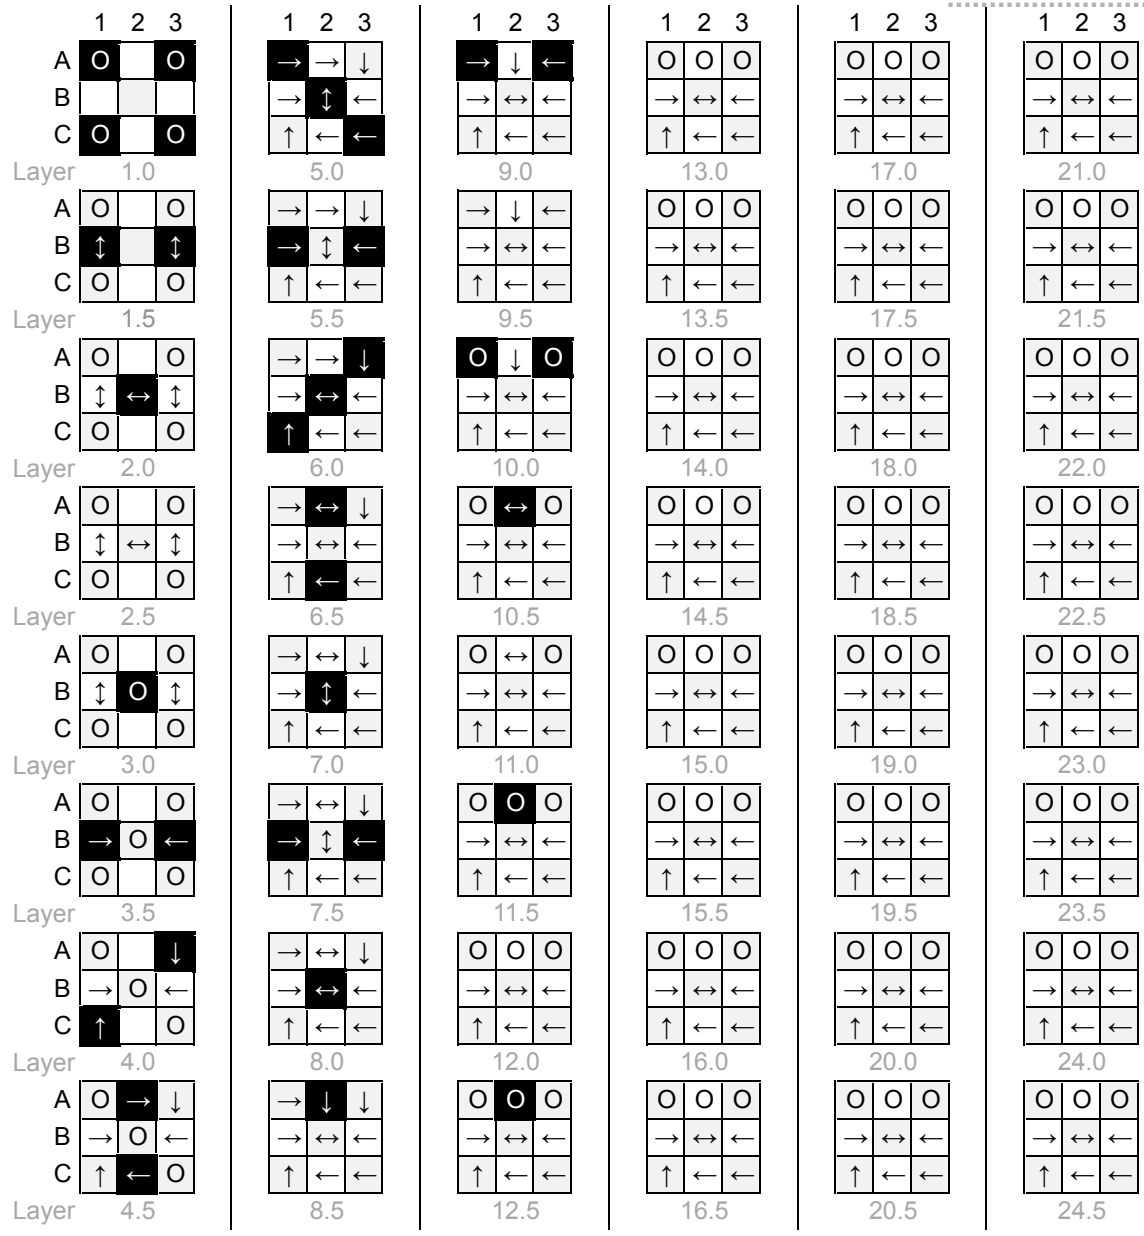

Spiral Tower

Q-BA-DRAW v 1.2

1 50-pack
20-pack

	bottom-exit	single-exit	double-exit	TOTAL =	36
cubes used	9	18	9	36	
cubes available					

WARNING: CHOKING HAZARD-
Toy contains marbles. Not for children under 3 yrs.