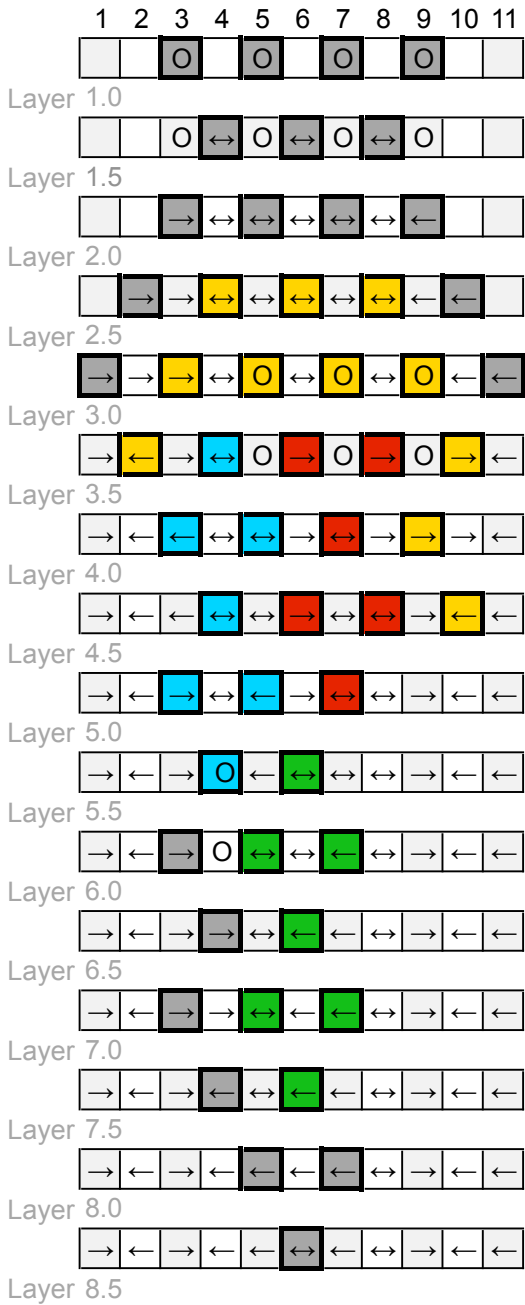

Ice Cream Sundae

Q-BA-DRAW v 1.2

2 50-packs
20-pack

	bottom-exit	single-exit	double-exit	TOTAL = 72
cubes used	9	28	18	55
cubes available	9	8		17

WARNING: CHOKING HAZARD-

Toy contains marbles. Not for children under 3 yrs.