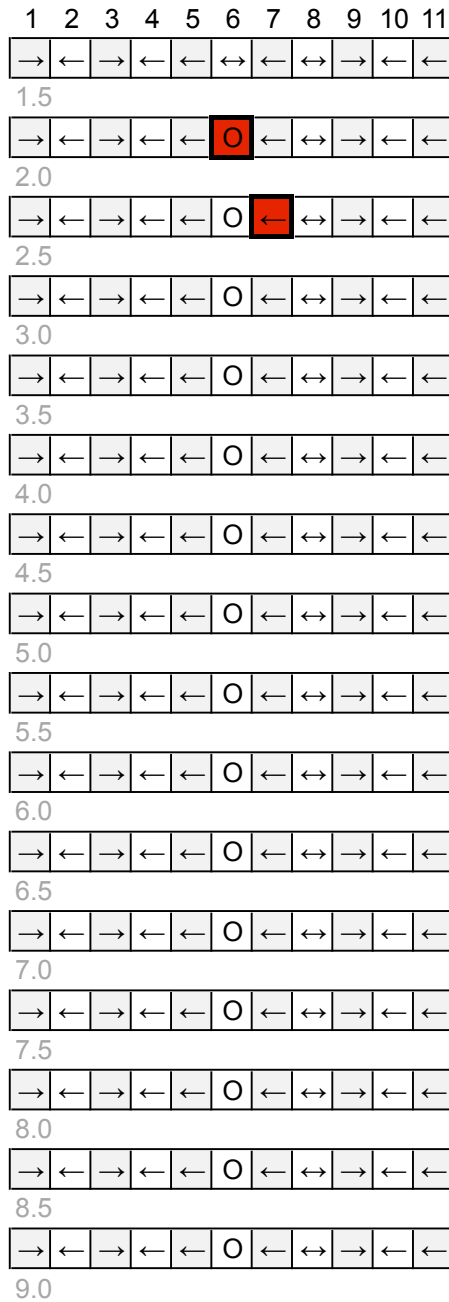

Ice Cream Sundae

Q-BA-DRAW v 1.2

2 50-packs
20-pack

	bottom-exit	single-exit	double-exit	TOTAL = 72
cubes used	9	28	18	55
cubes available	9	8		17

WARNING: CHOKING HAZARD-

Toy contains marbles. Not for children under 3 yrs.