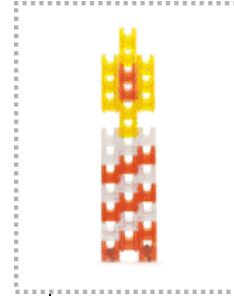

Candle 1

Q-BA-DRAW v 1.2

1 50-pack
20-pack

	bottom-exit	single-exit	double-exit	TOTAL =	36
cubes used	8	16	8	32	
cubes available	1	2	1	4	

WARNING: CHOKING HAZARD-
Toy contains marbles. Not for children under 3 yrs.