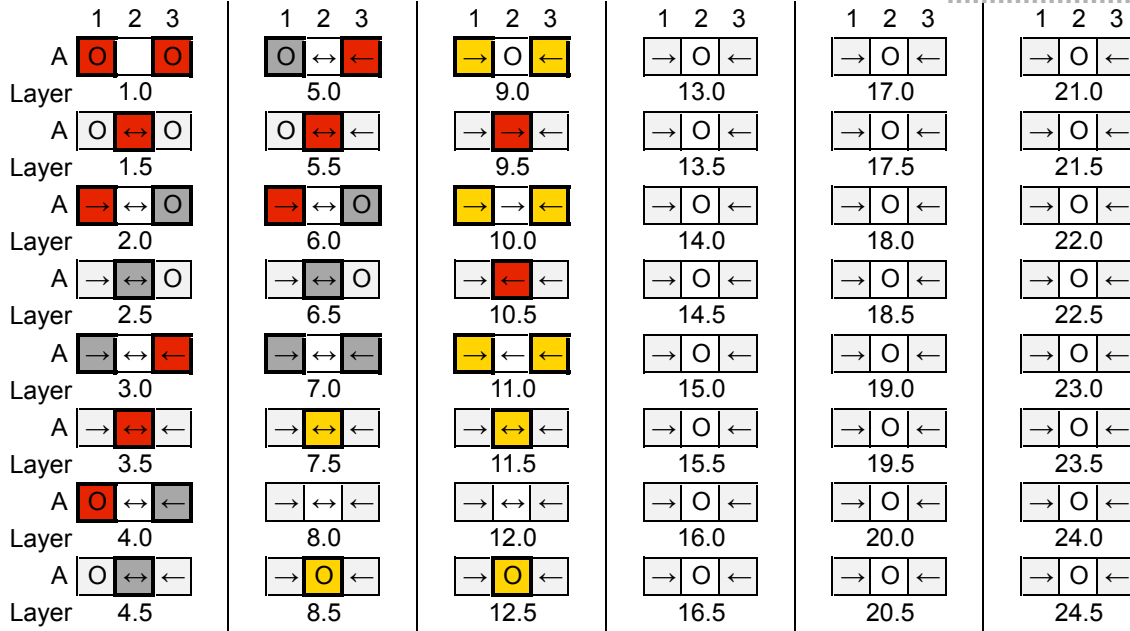

Candle 1

Q-BA-DRAW v 1.2

1 50-pack
20-pack

	bottom-exit	single-exit	double-exit	TOTAL =	36
cubes used	8	16	8	32	
cubes available	1	2	1	4	

WARNING: CHOKING HAZARD-
Toy contains marbles. Not for children under 3 yrs.