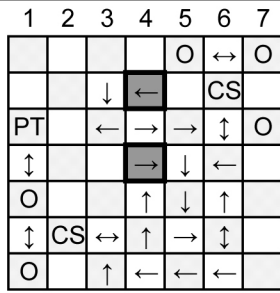

Bounce Stunt Tower 1

Q-BA-DRAW v 1.2

Sets Used:
Big Box
Bounce Stunt Set

Rotocatcher RC

Speed Sprocket SS

WARNING: CHOKING HAZARD -
Toy contains small balls. Not for children under 3 yrs.

Bounce Stunt Tower 1

PAGE 2

9.0

11.0

13.0

15.0

9.5

11.5

13.5