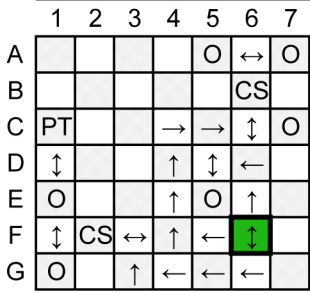

Bounce Stunt Tower 1

Q-BA-DRAW v 1.2

Sets Used:
Big Box
Bounce Stunt Set

Rotocatcher RC

Speed Sprocket SS

WARNING: CHOKING HAZARD -
Toy contains small balls. Not for children under 3 yrs.

Bounce Stunt Tower 1

PAGE 2

9.0

11.0

13.0

15.0

9.5

11.5

13.5

15.5

10.0

12.0

14.0

16.0

10.5

12.5

14.5