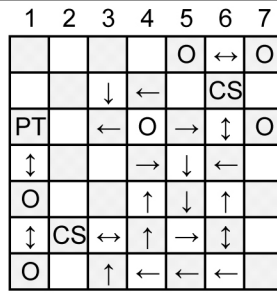

Bounce Stunt Tower 1

Q-BA-DRAW v 1.2

Sets Used:
Big Box
Bounce Stunt Set

Rotocatcher RC

Speed Sprocket SS

WARNING: CHOKING HAZARD -
Toy contains small balls. Not for children under 3 yrs.

Bounce Stunt Tower 1

PAGE 2

9.0

11.0

13.0

15.0

9.5

11.5

13.5